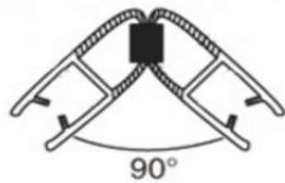

Code
GH1214L784
Floor to Glass

Code
GH1215L785
Glass to Glass

**GLASS PVC SEALING - MAGNETIC (Glass Thickness 8mm / 10mm)**

**Code**

GH1250D90WH

**Code**

GH1251D90BK

**Code**