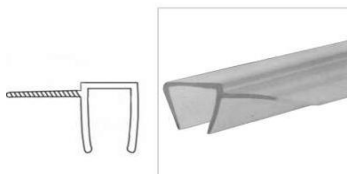

## GLASS PVC SEALING

Code
GH1201L771
Glass to Glass

Code
GH1202L772
Glass to Glass

Code
GH1203L773
Glass to Glass

Code
GH1204L774
Floor to Glass

Code
GH1205L775
Floor to Glass

Code
GH1206L776
Floor to Glass

Code
GH1214L784
Floor to Glass

Code
GH1215L785
Glass to Glass

**GLASS PVC SEALING - MAGNETIC (Glass Thickness 8mm / 10mm)**

**Code**

GH1250D90WH

**Code**

GH1251D90BK

**Code**