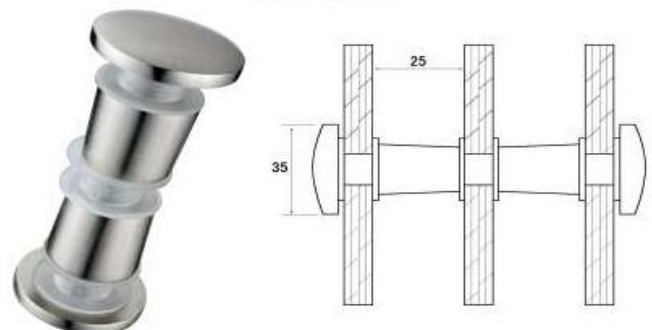

Code
GH562LBK11

Finishes :

Polished - Satin - PVD - RAL Colors