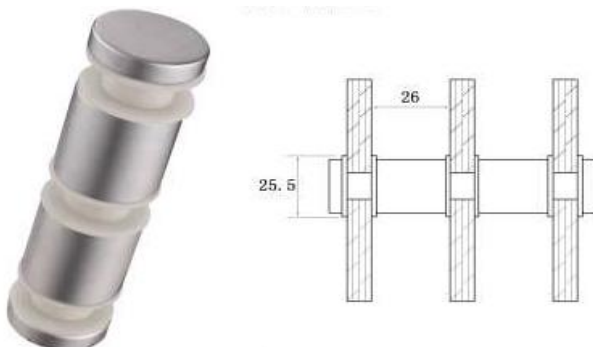

Code
GH561LBK10