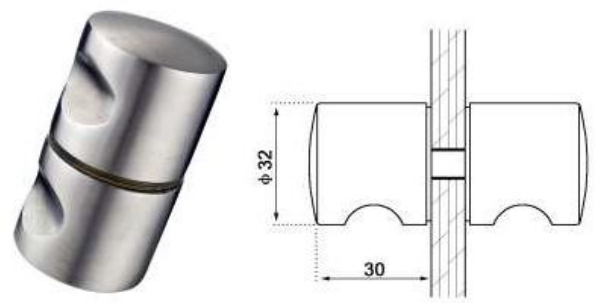

PULL KNOBS

Available in :

SS201 - SS304 - SS316

Code
GH551LBK01

Code
GH552LBK02

Code
GH553LBK03

Code
GH554LBK04

Code
GH555LBK05