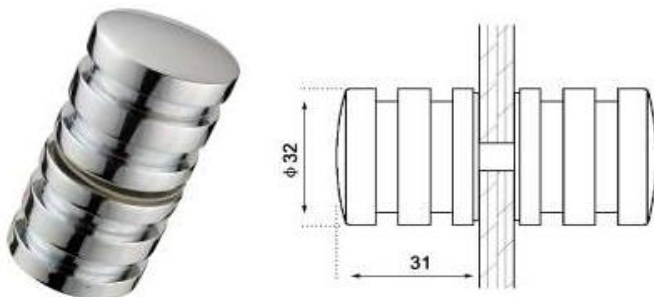

PULL KNOBS

Available in :

SS201 - SS304 - SS316

Code
GH551LBK01

Code
GH552LBK02

Code
GH553LBK03

Code
GH554LBK04

Code
GH555LBK05