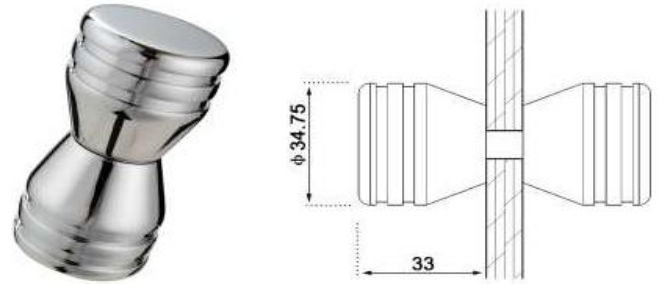

Code
GH564LBK15