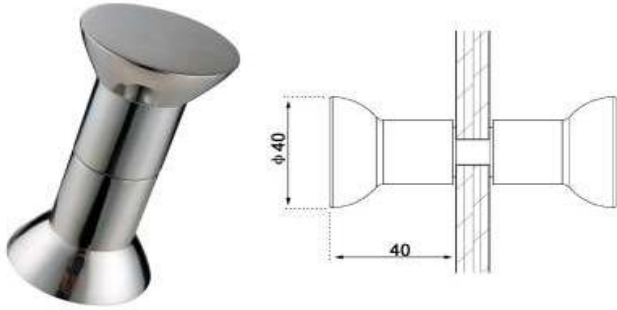

PULL KNOBS

Available in :

SS201 - SS304 - SS316

Code
GH563LBK13