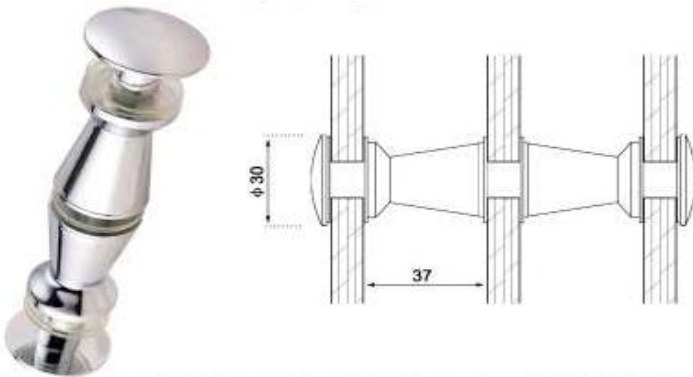

Code
GH565LBK14