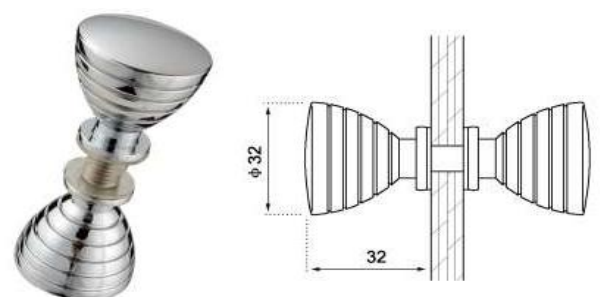

PULL KNOBS

Available in :

SS201 - SS304 - SS316

Code
GH551LBK01

Code
GH552LBK02

Code
GH553LBK03

Code
GH554LBK04

Code
GH555LBK05