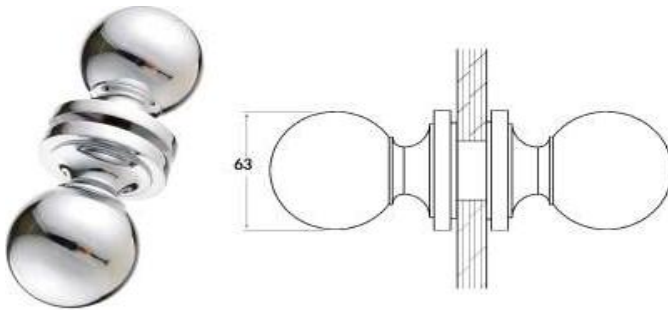

PULL KNOBS

Available in :

SS201 - SS304 - SS316

Code
GH551LBK01

Code
GH552LBK02

Code
GH553LBK03

Code
GH554LBK04

Code
GH555LBK05

Code
GH556LBK06

Finishes :

Polished - Satin - PVD - RAL Colors

PULL KNOBS

Available in :

SS201 - SS304 - SS316

Code
GH557LBK07

Code
GH558LBK08