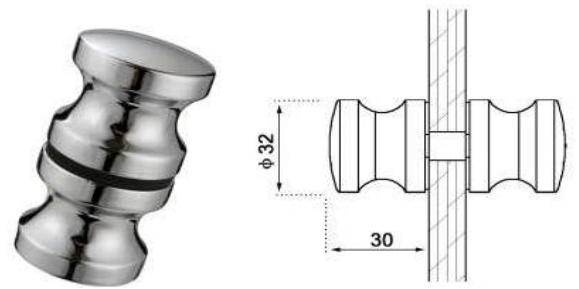

PULL KNOBS

Available in :

SS201 - SS304 - SS316

Code
GH551LBK01

Code
GH552LBK02

Code
GH553LBK03

Code
GH554LBK04

Code
GH555LBK05