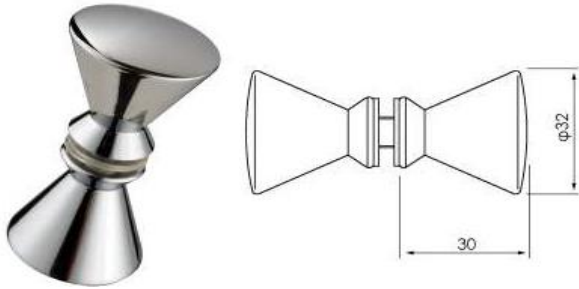

PULL KNOBS

Available in :

SS201 - SS304 - SS316

Code
GH551LBK01

Code
GH552LBK02

Code
GH553LBK03

Code
GH554LBK04

Code
GH555LBK05