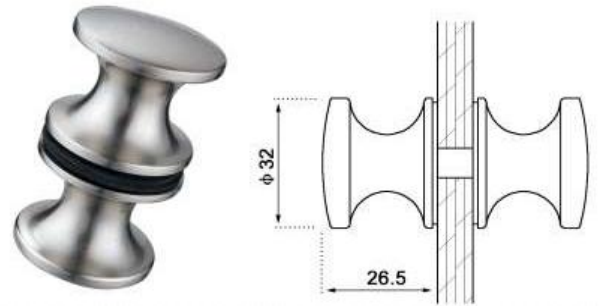

Code
GH558LBK08