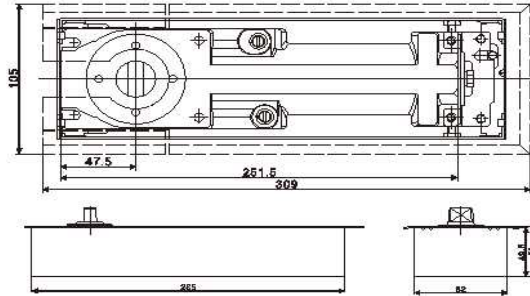

## FLOOR SPRINGS

GHFSZC208	
Power Size	EN2 / EN3
Door Width	850 mm / 950 mm
Weight of Door	40 / 60 kgs
Open Degrees	120 deg.
Weight of Body	4.500 kgs
Durability Test	500.000 cycles

GHFSZC300	
Power Size	EN2/EN3/EN4/EN5
Door Width	850/950/1100/1250
Weight of Door	40/60/80/100 kgs
Open Degrees	130 deg.
Weight of Body	5.200 kgs
Durability Test	500.000 cycles

GHFSZR300	
Power Size	EN2/EN3/EN4
Width of Door Max	850/950/1100 mm
Weight of Door	40 / 60 / 80 kgs
Open Degrees	130 deg.
Weight of Body	5.200 kgs
Durability Test	500.000 cycles

## FLOOR SPRINGS

GHFSZ75V	
Power Size	EN2
Door Width	850 / 1100 mm
Weight of Door	40 / 80 kgs
Open Degrees	180 deg.
Weight of Body	4.500 kgs
Durability Test	500.000 cycles

GHFSZC80	
Power Size	EN5/EN6
Door Width	1250 / 1400 mm
Weight of Door	100 / 120 kgs
Open Degrees	180 deg.
Weight of Body	8.000 kgs
Durability Test	500.000 cycles

GHFSZ2400	
Power Size	EN5
Width of Door Max	1250 mm
Weight of Door	100 kgs
Open Degrees	120 deg.
Weight of Body	7.660 kgs
Durability Test	500.000 cycles