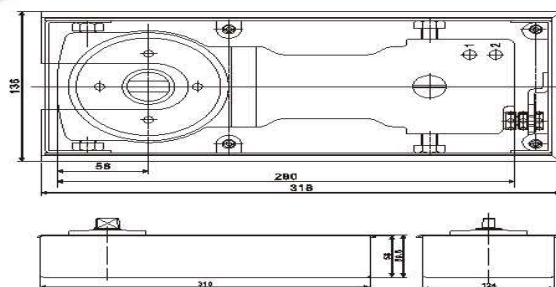

## FLOOR SPRINGS

GHFSZ78	
Power Size	EN2/EN3/EN4
Door Width	850/950/1100 mm
Weight of Door	40 / 60 / 80 kgs
Open Degrees	180 deg.
Weight of Body	4.300 kgs
Durability Test	500.000 cycles

GHFSZC818	
Power Size	EN3
Door Width	950 mm
Weight of Door	60 kgs
Open Degrees	120 deg.
Weight of Body	4.800 kgs
Durability Test	500.000 cycles

GHFSZ220	
Power Size	EN2/EN3
Width of Door Max	850 / 950 mm
Weight of Door	40 / 60 kgs
Open Degrees	115 deg.
Weight of Body	4.500 kgs
Durability Test	500.000 cycles

## FLOOR SPRINGS

GHFSZ222	
Power Size	EN3
Door Width	950 mm
Weight of Door	60 kgs
Open Degrees	120 deg.
Weight of Body	4.800 kgs
Durability Test	500.000 cycles

GHFSZC322	
Power Size	EN3
Door Width	950 mm
Weight of Door	60 kgs
Open Degrees	120 deg.
Weight of Body	4.800 kgs
Durability Test	500.000 cycles

GHFSZ2400	
Power Size	EN5
Width of Door Max	1250 mm
Weight of Door	100 kgs
Open Degrees	120 deg.
Weight of Body	7.660 kgs
Durability Test	500.000 cycles