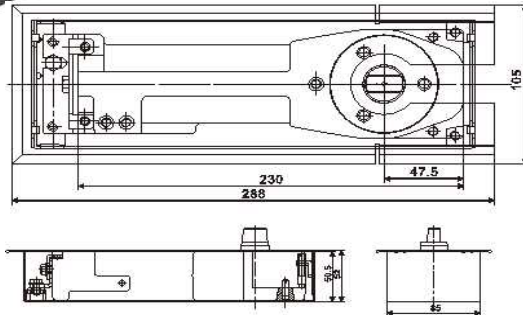

GHFSZR300	
Power Size	EN2/EN3/EN4
Width of Door Max	850/950/1100 mm
Weight of Door	40 / 60 / 80 kgs
Open Degrees	130 deg.
Weight of Body	5.200 kgs
Durability Test	500.000 cycles

## FLOOR SPRINGS

GHFSZ75V	
Power Size	EN2
Door Width	850 / 1100 mm
Weight of Door	40 / 80 kgs
Open Degrees	180 deg.
Weight of Body	4.500 kgs
Durability Test	500.000 cycles

GHFSZC80	
Power Size	EN5/EN6
Door Width	1250 / 1400 mm
Weight of Door	100 / 120 kgs
Open Degrees	180 deg.
Weight of Body	8.000 kgs
Durability Test	500.000 cycles

GHFSZ72	
Power Size	EN2/EN3
Width of Door Max	850 / 950 mm
Weight of Door	40 / 60 kgs
Open Degrees	130 deg.
Weight of Body	4.200 kgs
Durability Test	500.000 cycles

## FLOOR SPRINGS

GHFSZ78	
Power Size	EN2/EN3/EN4
Door Width	850/950/1100 mm
Weight of Door	40 / 60 / 80 kgs
Open Degrees	180 deg.
Weight of Body	4.300 kgs
Durability Test	500.000 cycles

GHFSZC818	
Power Size	EN3
Door Width	950 mm
Weight of Door	60 kgs
Open Degrees	120 deg.
Weight of Body	4.800 kgs
Durability Test	500.000 cycles