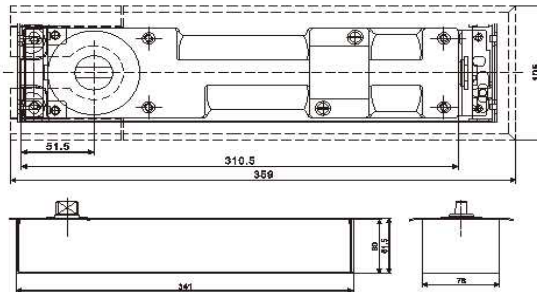

## FLOOR SPRINGS

GHFSZC208	
Power Size	EN2 / EN3
Door Width	850 mm / 950 mm
Weight of Door	40 / 60 kgs
Open Degrees	120 deg.
Weight of Body	4.500 kgs
Durability Test	500.000 cycles

GHFSZC300	
Power Size	EN2/EN3/EN4/EN5
Door Width	850/950/1100/1250
Weight of Door	40/60/80/100 kgs
Open Degrees	130 deg.
Weight of Body	5.200 kgs
Durability Test	500.000 cycles

GHFSZR300	
Power Size	EN2/EN3/EN4
Width of Door Max	850/950/1100 mm
Weight of Door	40 / 60 / 80 kgs
Open Degrees	130 deg.
Weight of Body	5.200 kgs
Durability Test	500.000 cycles

## FLOOR SPRINGS

GHFSZ75V	
Power Size	EN2
Door Width	850 / 1100 mm
Weight of Door	40 / 80 kgs
Open Degrees	180 deg.
Weight of Body	4.500 kgs
Durability Test	500.000 cycles

GHFSZC80	
Power Size	EN5/EN6
Door Width	1250 / 1400 mm
Weight of Door	100 / 120 kgs
Open Degrees	180 deg.
Weight of Body	8.000 kgs
Durability Test	500.000 cycles

GHFSZ2400	
Power Size	EN5
Width of Door Max	1250 mm
Weight of Door	100 kgs
Open Degrees	120 deg.
Weight of Body	7.660 kgs
Durability Test	500.000 cycles