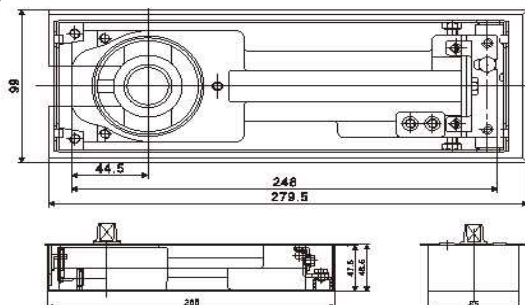

## FLOOR SPRINGS

GHFSZC208	
Power Size	EN2 / EN3
Door Width	850 mm / 950 mm
Weight of Door	40 / 60 kgs
Open Degrees	120 deg.
Weight of Body	4.500 kgs
Durability Test	500.000 cycles

GHFSZC300	
Power Size	EN2/EN3/EN4/EN5
Door Width	850/950/1100/1250
Weight of Door	40/60/80/100 kgs
Open Degrees	130 deg.
Weight of Body	5.200 kgs
Durability Test	500.000 cycles

GHFSZR300	
Power Size	EN2/EN3/EN4
Width of Door Max	850/950/1100 mm
Weight of Door	40 / 60 / 80 kgs
Open Degrees	130 deg.
Weight of Body	5.200 kgs
Durability Test	500.000 cycles

## FLOOR SPRINGS

GHFSZ75V	
Power Size	EN2
Door Width	850 / 1100 mm
Weight of Door	40 / 80 kgs
Open Degrees	180 deg.
Weight of Body	4.500 kgs
Durability Test	500.000 cycles

GHFSZC80	
Power Size	EN5/EN6
Door Width	1250 / 1400 mm
Weight of Door	100 / 120 kgs
Open Degrees	180 deg.
Weight of Body	8.000 kgs
Durability Test	500.000 cycles

GHFSZ72	
Power Size	EN2/EN3
Width of Door Max	850 / 950 mm
Weight of Door	40 / 60 kgs
Open Degrees	130 deg.
Weight of Body	4.200 kgs
Durability Test	500.000 cycles