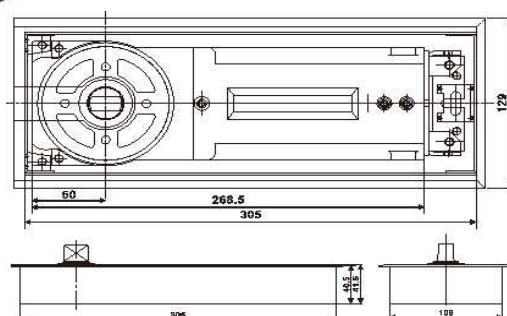

## FLOOR SPRINGS

GHFSZC208	
Power Size	EN2 / EN3
Door Width	850 mm / 950 mm
Weight of Door	40 / 60 kgs
Open Degrees	120 deg.
Weight of Body	4.500 kgs
Durability Test	500.000 cycles

GHFSZC300	
Power Size	EN2/EN3/EN4/EN5
Door Width	850/950/1100/1250
Weight of Door	40/60/80/100 kgs
Open Degrees	130 deg.
Weight of Body	5.200 kgs
Durability Test	500.000 cycles

GHFSZR300	
Power Size	EN2/EN3/EN4
Width of Door Max	850/950/1100 mm
Weight of Door	40 / 60 / 80 kgs
Open Degrees	130 deg.
Weight of Body	5.200 kgs
Durability Test	500.000 cycles

## FLOOR SPRINGS

GHFSZ75V	
Power Size	EN2
Door Width	850 / 1100 mm
Weight of Door	40 / 80 kgs
Open Degrees	180 deg.
Weight of Body	4.500 kgs
Durability Test	500.000 cycles

GHFSZC80	
Power Size	EN5/EN6
Door Width	1250 / 1400 mm
Weight of Door	100 / 120 kgs
Open Degrees	180 deg.
Weight of Body	8.000 kgs
Durability Test	500.000 cycles

GHFSZ2400	
Power Size	EN5
Width of Door Max	1250 mm
Weight of Door	100 kgs
Open Degrees	120 deg.
Weight of Body	7.660 kgs
Durability Test	500.000 cycles