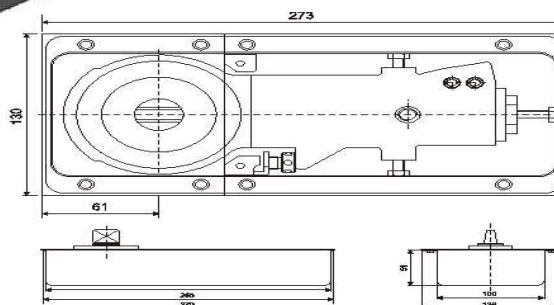

## FLOOR SPRINGS

GHFSZ75V	
Power Size	EN2
Door Width	850 / 1100 mm
Weight of Door	40 / 80 kgs
Open Degrees	180 deg.
Weight of Body	4.500 kgs
Durability Test	500.000 cycles

GHFSZC80	
Power Size	EN5/EN6
Door Width	1250 / 1400 mm
Weight of Door	100 / 120 kgs
Open Degrees	180 deg.
Weight of Body	8.000 kgs
Durability Test	500.000 cycles

GHFSZ72	
Power Size	EN2/EN3
Width of Door Max	850 / 950 mm
Weight of Door	40 / 60 kgs
Open Degrees	130 deg.
Weight of Body	4.200 kgs
Durability Test	500.000 cycles

## FLOOR SPRINGS

GHFSZ78	
Power Size	EN2/EN3/EN4
Door Width	850/950/1100 mm
Weight of Door	40 / 60 / 80 kgs
Open Degrees	180 deg.
Weight of Body	4.300 kgs
Durability Test	500.000 cycles

GHFSZC818	
Power Size	EN3
Door Width	950 mm
Weight of Door	60 kgs
Open Degrees	120 deg.
Weight of Body	4.800 kgs
Durability Test	500.000 cycles

GHFSZ220	
Power Size	EN2/EN3
Width of Door Max	850 / 950 mm
Weight of Door	40 / 60 kgs
Open Degrees	115 deg.
Weight of Body	4.500 kgs
Durability Test	500.000 cycles