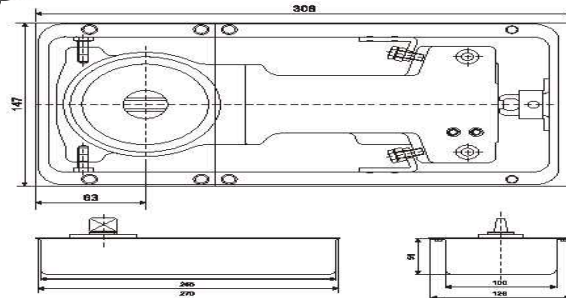

GHFSZ72	
Power Size	EN2/EN3
Width of Door Max	850 / 950 mm
Weight of Door	40 / 60 kgs
Open Degrees	130 deg.
Weight of Body	4.200 kgs
Durability Test	500.000 cycles

## FLOOR SPRINGS

GHFSZ78	
Power Size	EN2/EN3/EN4
Door Width	850/950/1100 mm
Weight of Door	40 / 60 / 80 kgs
Open Degrees	180 deg.
Weight of Body	4.300 kgs
Durability Test	500.000 cycles

GHFSZC818	
Power Size	EN3
Door Width	950 mm
Weight of Door	60 kgs
Open Degrees	120 deg.
Weight of Body	4.800 kgs
Durability Test	500.000 cycles

GHFSZ220	
Power Size	EN2/EN3
Width of Door Max	850 / 950 mm
Weight of Door	40 / 60 kgs
Open Degrees	115 deg.
Weight of Body	4.500 kgs
Durability Test	500.000 cycles

## FLOOR SPRINGS

GHFSZ222	
Power Size	EN3
Door Width	950 mm
Weight of Door	60 kgs
Open Degrees	120 deg.
Weight of Body	4.800 kgs
Durability Test	500.000 cycles

GHFSZC322	
Power Size	EN3
Door Width	950 mm
Weight of Door	60 kgs
Open Degrees	120 deg.
Weight of Body	4.800 kgs
Durability Test	500.000 cycles