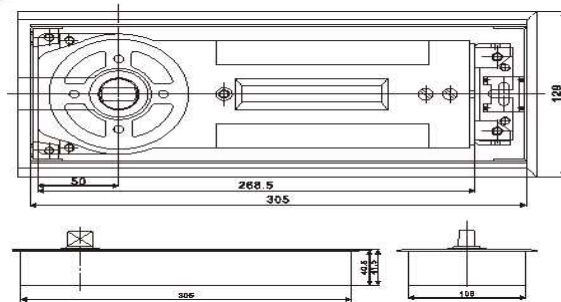

GHFSZ72	
Power Size	EN2/EN3
Width of Door Max	850 / 950 mm
Weight of Door	40 / 60 kgs
Open Degrees	130 deg.
Weight of Body	4.200 kgs
Durability Test	500.000 cycles

## FLOOR SPRINGS

GHFSZ78	
Power Size	EN2/EN3/EN4
Door Width	850/950/1100 mm
Weight of Door	40 / 60 / 80 kgs
Open Degrees	180 deg.
Weight of Body	4.300 kgs
Durability Test	500.000 cycles

GHFSZC818	
Power Size	EN3
Door Width	950 mm
Weight of Door	60 kgs
Open Degrees	120 deg.
Weight of Body	4.800 kgs
Durability Test	500.000 cycles

GHFSZ220	
Power Size	EN2/EN3
Width of Door Max	850 / 950 mm
Weight of Door	40 / 60 kgs
Open Degrees	115 deg.
Weight of Body	4.500 kgs
Durability Test	500.000 cycles

## FLOOR SPRINGS

GHFSZ222	
Power Size	EN3
Door Width	950 mm
Weight of Door	60 kgs
Open Degrees	120 deg.
Weight of Body	4.800 kgs
Durability Test	500.000 cycles

GHFSZC322	
Power Size	EN3
Door Width	950 mm
Weight of Door	60 kgs
Open Degrees	120 deg.
Weight of Body	4.800 kgs
Durability Test	500.000 cycles