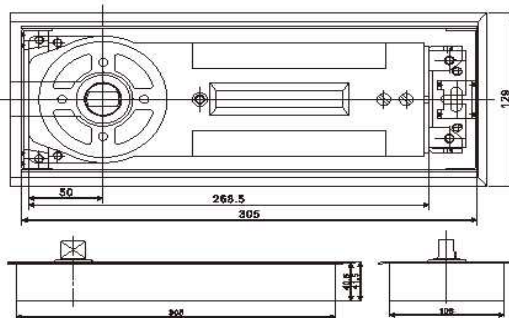

## FLOOR SPRINGS

GHFSZC208	
Power Size	EN2 / EN3
Door Width	850 mm / 950 mm
Weight of Door	40 / 60 kgs
Open Degrees	120 deg.
Weight of Body	4.500 kgs
Durability Test	500.000 cycles

GHFSZC300	
Power Size	EN2/EN3/EN4/EN5
Door Width	850/950/1100/1250
Weight of Door	40/60/80/100 kgs
Open Degrees	130 deg.
Weight of Body	5.200 kgs
Durability Test	500.000 cycles

GHFSZR300	
Power Size	EN2/EN3/EN4
Width of Door Max	850/950/1100 mm
Weight of Door	40 / 60 / 80 kgs
Open Degrees	130 deg.
Weight of Body	5.200 kgs
Durability Test	500.000 cycles

## FLOOR SPRINGS

GHFSZ75V	
Power Size	EN2
Door Width	850 / 1100 mm
Weight of Door	40 / 80 kgs
Open Degrees	180 deg.
Weight of Body	4.500 kgs
Durability Test	500.000 cycles

GHFSZC80	
Power Size	EN5/EN6
Door Width	1250 / 1400 mm
Weight of Door	100 / 120 kgs
Open Degrees	180 deg.
Weight of Body	8.000 kgs
Durability Test	500.000 cycles

GHFSZ2400	
Power Size	EN5
Width of Door Max	1250 mm
Weight of Door	100 kgs
Open Degrees	120 deg.
Weight of Body	7.660 kgs
Durability Test	500.000 cycles