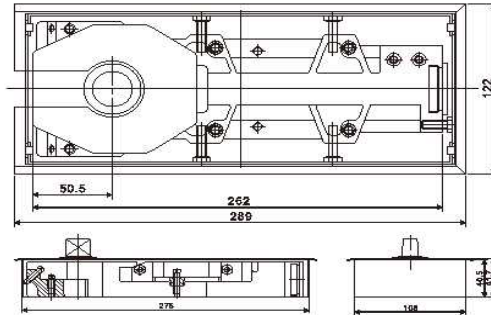

## FLOOR SPRINGS

GHFSZC208	
Power Size	EN2 / EN3
Door Width	850 mm / 950 mm
Weight of Door	40 / 60 kgs
Open Degrees	120 deg.
Weight of Body	4.500 kgs
Durability Test	500.000 cycles

GHFSZC300	
Power Size	EN2/EN3/EN4/EN5
Door Width	850/950/1100/1250
Weight of Door	40/60/80/100 kgs
Open Degrees	130 deg.
Weight of Body	5.200 kgs
Durability Test	500.000 cycles

GHFSZR300	
Power Size	EN2/EN3/EN4
Width of Door Max	850/950/1100 mm
Weight of Door	40 / 60 / 80 kgs
Open Degrees	130 deg.
Weight of Body	5.200 kgs
Durability Test	500.000 cycles

## FLOOR SPRINGS

GHFSZ75V	
Power Size	EN2
Door Width	850 / 1100 mm
Weight of Door	40 / 80 kgs
Open Degrees	180 deg.
Weight of Body	4.500 kgs
Durability Test	500.000 cycles

GHFSZC80	
Power Size	EN5/EN6
Door Width	1250 / 1400 mm
Weight of Door	100 / 120 kgs
Open Degrees	180 deg.
Weight of Body	8.000 kgs
Durability Test	500.000 cycles

GHFSZ2400	
Power Size	EN5
Width of Door Max	1250 mm
Weight of Door	100 kgs
Open Degrees	120 deg.
Weight of Body	7.660 kgs
Durability Test	500.000 cycles