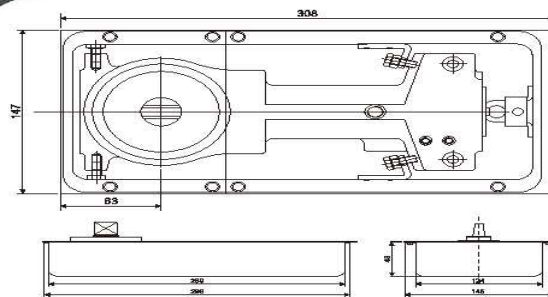

GHFSZR300	
Power Size	EN2/EN3/EN4
Width of Door Max	850/950/1100 mm
Weight of Door	40 / 60 / 80 kgs
Open Degrees	130 deg.
Weight of Body	5.200 kgs
Durability Test	500.000 cycles

## FLOOR SPRINGS

GHFSZ75V	
Power Size	EN2
Door Width	850 / 1100 mm
Weight of Door	40 / 80 kgs
Open Degrees	180 deg.
Weight of Body	4.500 kgs
Durability Test	500.000 cycles

GHFSZC80	
Power Size	EN5/EN6
Door Width	1250 / 1400 mm
Weight of Door	100 / 120 kgs
Open Degrees	180 deg.
Weight of Body	8.000 kgs
Durability Test	500.000 cycles

GHFSZ72	
Power Size	EN2/EN3
Width of Door Max	850 / 950 mm
Weight of Door	40 / 60 kgs
Open Degrees	130 deg.
Weight of Body	4.200 kgs
Durability Test	500.000 cycles

## FLOOR SPRINGS

GHFSZ78	
Power Size	EN2/EN3/EN4
Door Width	850/950/1100 mm
Weight of Door	40 / 60 / 80 kgs
Open Degrees	180 deg.
Weight of Body	4.300 kgs
Durability Test	500.000 cycles

GHFSZC818	
Power Size	EN3
Door Width	950 mm
Weight of Door	60 kgs
Open Degrees	120 deg.
Weight of Body	4.800 kgs
Durability Test	500.000 cycles