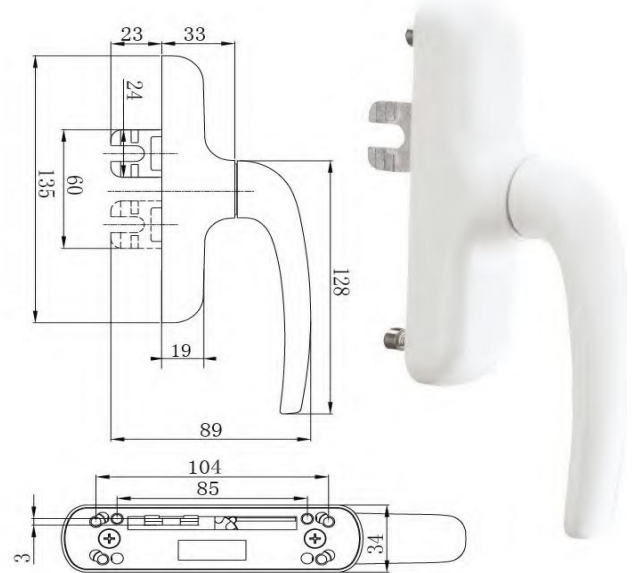

Code
AH924TYA48
214 mm

Code
AH925TYA49A
198 mm

Code
AH926TY56
255 mm

Code
AH927TYA48B
204 mm

Code
AH928TYA47
283 mm

Code
AH929TYA49B
198 mm

Trendy Hardware with Passion

Part 3
WINDOW HANDLES

www.domusitalya.com

info@domusitalya.com

Galeon by D.I.
Made In China

WINDOW HANDLES

Code
AH901WS2041

Code
AH902WS2021

Code
AH903WS2502

Code
AH904WS2530