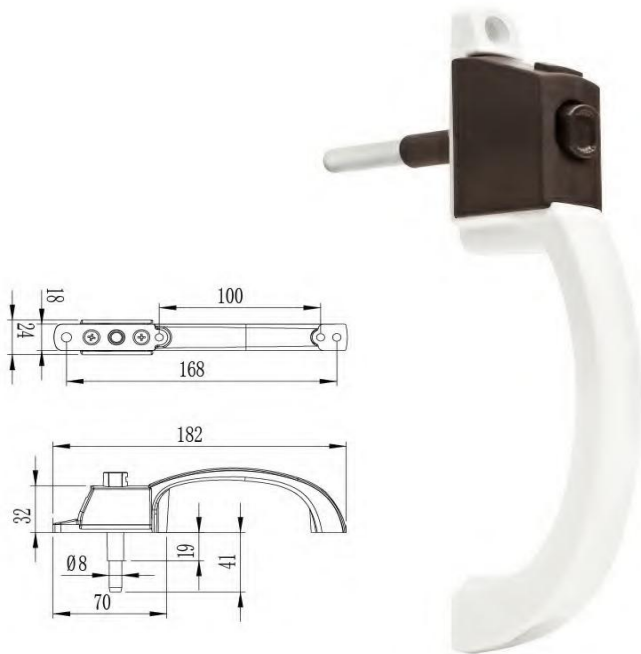

WINDOW HANDLES

Code
AH925WS2480