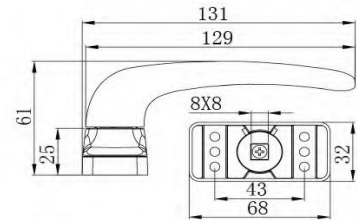

Galeon^{by} D.I.
Made In China

LEVER DOOR HANDLES

Code
AH850WS1090

Code
AH851WS1470

Code
AH852WS1040

LEVER DOOR HANDLES

Code
AH854WS1170

Code
AH853TYA19B