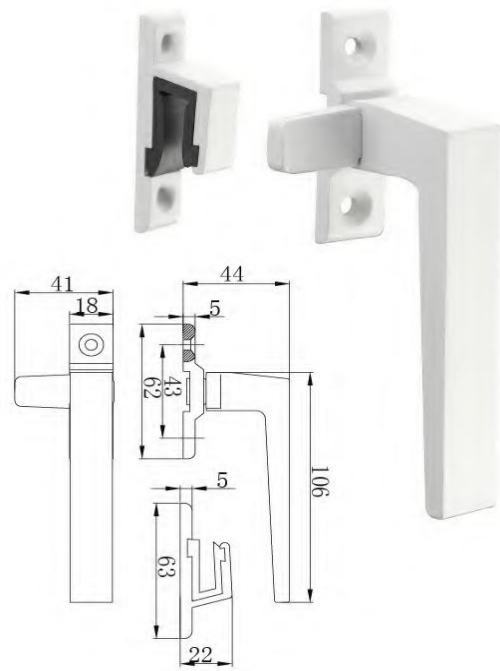

Code
AH924TYA48
214 mm

Code
AH925TYA49A
198 mm

Code
AH926TY56
255 mm

Code
AH927TYA48B
204 mm

Code
AH928TYA47
283 mm

Code
AH929TYA49B
198 mm

Trendy Hardware with Passion

Part 3
WINDOW HANDLES

www.domusitalya.com

info@domusitalya.com

Galeon by D.I.
Made In China

WINDOW HANDLES

Code
AH901WS2041

Code
AH902WS2021

Code
AH903WS2502

Code
AH904WS2530

Code
AH932WS2350

Code
AH942WS2460

WINDOW LATCHES

Code
AH725KG201B

Code
AH728KG201C

Code
AH742WS3130

Code
AH748WS3270