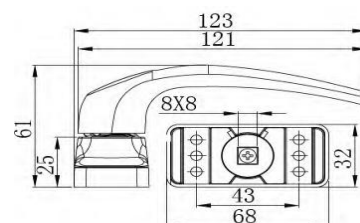

LEVER DOOR HANDLES

Code
AH857WS1050