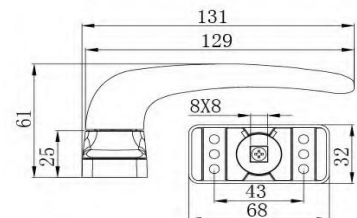

Galeon^{by} D.I.
Made In China

LEVER DOOR HANDLES

Code
AH850WS1090

Code
AH851WS1470

Code
AH852WS1040

LEVER DOOR HANDLES

Code
AH854WS1170

Code
AH853TYA19B