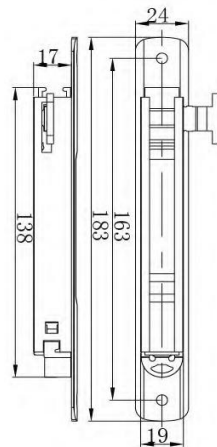

Code
AH924TYA48
214 mm

Code
AH925TYA49A
198 mm

Code
AH926TY56
255 mm

Code
AH927TYA48B
204 mm

Code
AH928TYA47
283 mm

Code
AH929TYA49B
198 mm

Trendy Hardware with Passion

Part 3
WINDOW HANDLES

www.domusitalya.com

info@domusitalya.com

Galeon by D.I.
Made In China

WINDOW HANDLES

Code
AH901WS2041

Code
AH902WS2021

Code
AH903WS2502

Code
AH904WS2530

Code
AH932WS2350

Code
AH942WS2460

WINDOW LATCHES

Code
AH725KG201B

Code
AH728KG201C

Code
AH742WS3130

Code
AH748WS3270