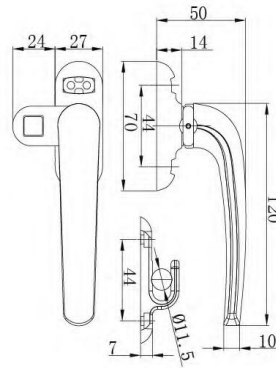

Code
AH947WS2170