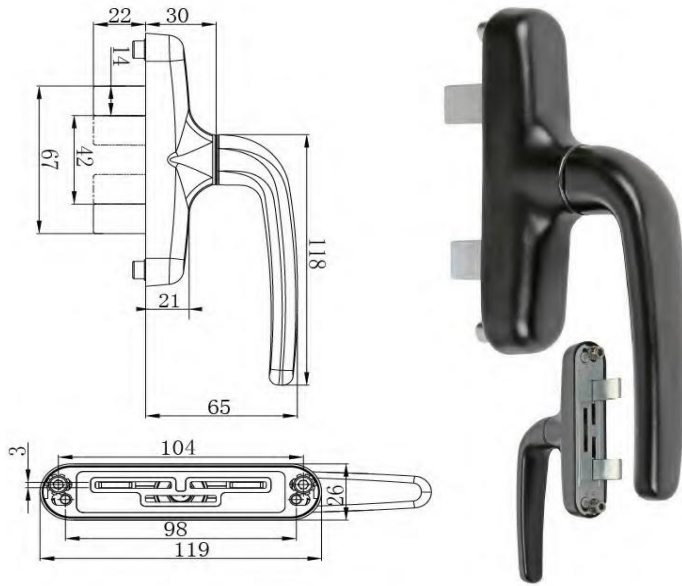

Code
AH924TYA48
214 mm

Code
AH925TYA49A
198 mm

Code
AH926TY56
255 mm

Code
AH927TYA48B
204 mm

Code
AH928TYA47
283 mm

Code
AH929TYA49B
198 mm

Trendy Hardware with Passion

Part 3
WINDOW HANDLES

www.domusitalya.com

info@domusitalya.com

Galeon by D.I.
Made In China

WINDOW HANDLES

Code
AH901WS2041

Code
AH902WS2021

Code
AH903WS2502

Code
AH904WS2530