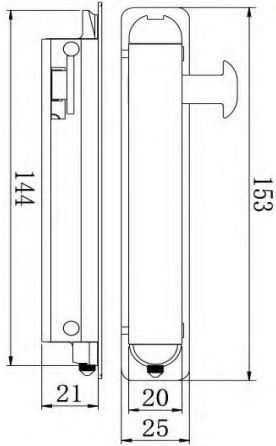

Code
AH924TYA48
214 mm

Code
AH925TYA49A
198 mm

Code
AH926TY56
255 mm

Code
AH927TYA48B
204 mm

Code
AH928TYA47
283 mm

Code
AH929TYA49B
198 mm

Trendy Hardware with Passion

Part 3
WINDOW HANDLES

www.domusitalya.com

info@domusitalya.com

Galeon by D.I.
Made In China

WINDOW HANDLES

Code
AH901WS2041

Code
AH902WS2021

Code
AH903WS2502

Code
AH904WS2530

Code
AH932WS2350

Code
AH942WS2460

WINDOW LATCHES

Code
AH725KG201B

Code
AH728KG201C

Code
AH742WS3130

Code
AH748WS3270