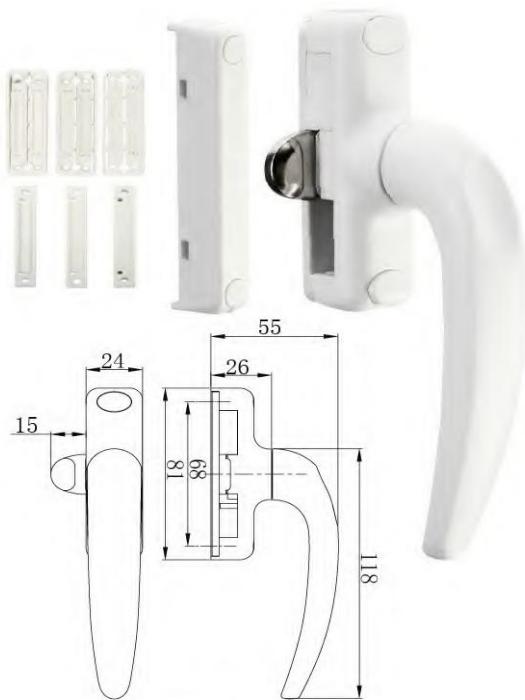

Code
AH924TYA48
214 mm

Code
AH925TYA49A
198 mm

Code
AH926TY56
255 mm

Code
AH927TYA48B
204 mm

Code
AH928TYA47
283 mm

Code
AH929TYA49B
198 mm

Trendy Hardware with Passion

Part 3
WINDOW HANDLES

www.domusitalya.com

info@domusitalya.com

Galeon by D.I.
Made In China

WINDOW HANDLES

Code
AH901WS2041

Code
AH902WS2021

Code
AH903WS2502

Code
AH904WS2530

WINDOW HANDLES

Code
AH925WS2480

Code
AH926WS2480W

Finishes :

MILD - ANODIZED - RAL COLORS - WOOD GRAINS

WINDOW HANDLES

Code
AH938WS2351

Code
AH947WS2170

Code
AH932WS2350

Code
AH942WS2460

WINDOW LATCHES

Code
AH725KG201B

Code
AH728KG201C

Code
AH742WS3130

Code
AH748WS3270