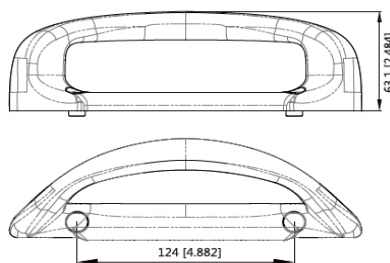

Code
AH921JSLSB06

Finishes :

MILD - ANODIZED - RAL COLORS - WOOD GRAINS