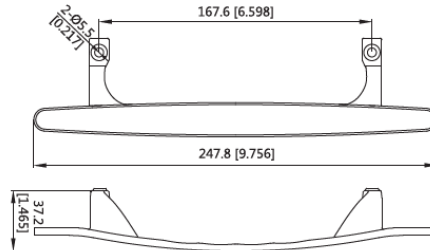

DOOR PULL HANDLES

Code
AH919JSLSA01