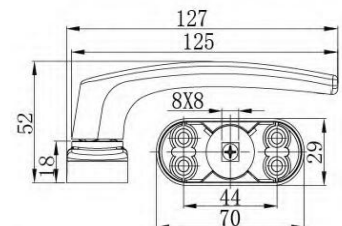

Galeon^{by} D.I.
Made In China

LEVER DOOR HANDLES

Code
AH850WS1090

Code
AH851WS1470

Code
AH852WS1040

LEVER DOOR HANDLES

Code
AH854WS1170

Code
AH853TYA19B