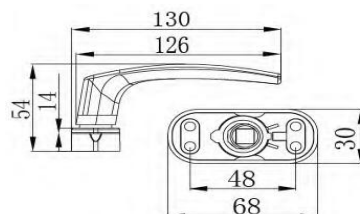

Code
AH865WS1471