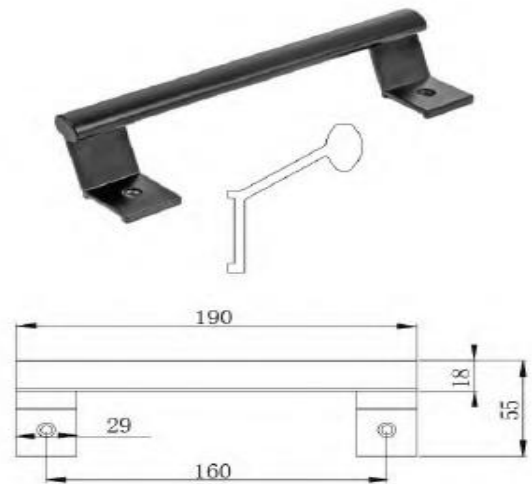

Code
AH912WS1510

Code
AH913WS1400

Code
AH914WS1390

DOOR PULL HANDLES

Code
AH915WS1300

Code
AH916WS1320

Code
AH917WS1350

Code
AH918WS1520

Code
AH924TYA48
214 mm

Code
AH925TYA49A
198 mm

Code
AH926TY56
255 mm

Code
AH927TYA48B
204 mm

Code
AH928TYA47
283 mm

Code
AH929TYA49B
198 mm

Trendy Hardware with Passion

Part 3
WINDOW HANDLES