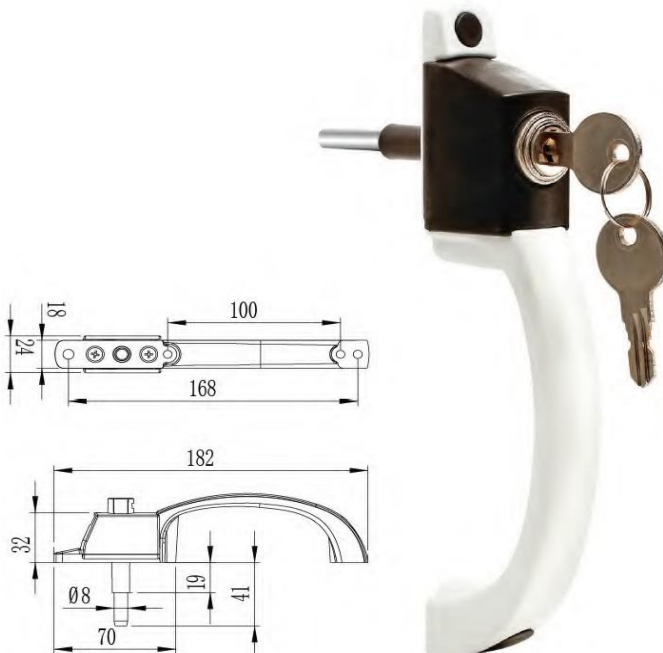

Code
AH926WS2480W

Finishes :

MILD - ANODIZED - RAL COLORS - WOOD GRAINS