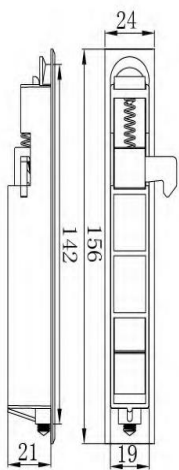

Code
AH912WS1510

Code
AH913WS1400

Code
AH914WS1390

DOOR PULL HANDLES

Code
AH915WS1300

Code
AH916WS1320

Code
AH917WS1350

Code
AH918WS1520

Code
AH924TYA48
214 mm

Code
AH925TYA49A
198 mm

Code
AH926TY56
255 mm

Code
AH927TYA48B
204 mm

Code
AH928TYA47
283 mm

Code
AH929TYA49B
198 mm

Trendy Hardware with Passion

Part 3
WINDOW HANDLES

Code
AH932WS2350

Code
AH942WS2460

WINDOW LATCHES

Code
AH725KG201B

Code
AH728KG201C

Code
AH742WS3130

Code
AH748WS3270