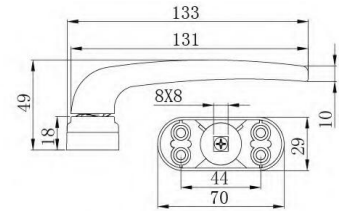

Galeon^{by} D.I.
Made In China

LEVER DOOR HANDLES

Code
AH850WS1090

Code
AH851WS1470

Code
AH852WS1040

LEVER DOOR HANDLES

Code
AH854WS1170

Code
AH853TYA19B