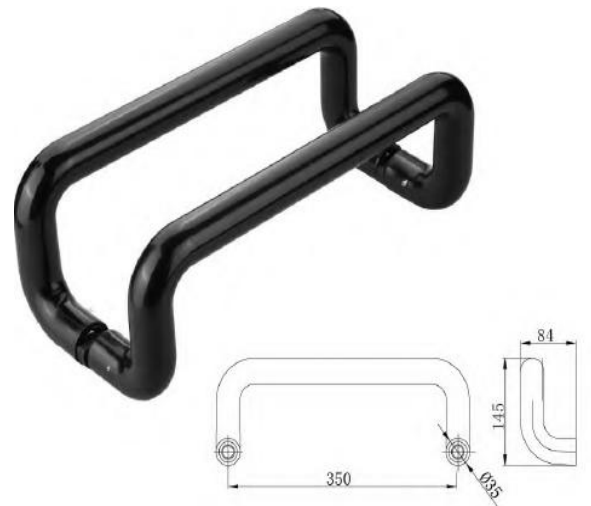

Code
AH855WS1180

LEVER DOOR HANDLES

Code
AH857WS1050

Code
AH865WS1471

Code
AH858WS1061

LEVER DOOR HANDLES

Code
AH861TY20C

Code
AH871TY19A

Code
AH873TY19

Trendy Hardware with Passion

Part 2
DOOR PULL HANDLES

www.domusitalya.com

info@domusitalya.com

Galeon^{by} D.I.
Made In China

DOOR PULL HANDLES

Code
AH911WS1460

Code
AH912WS1510

Code
AH913WS1400

Code
AH914WS1390

DOOR PULL HANDLES

Code
AH915WS1300

Code
AH916WS1320

Code
AH917WS1350

Code
AH918WS1520