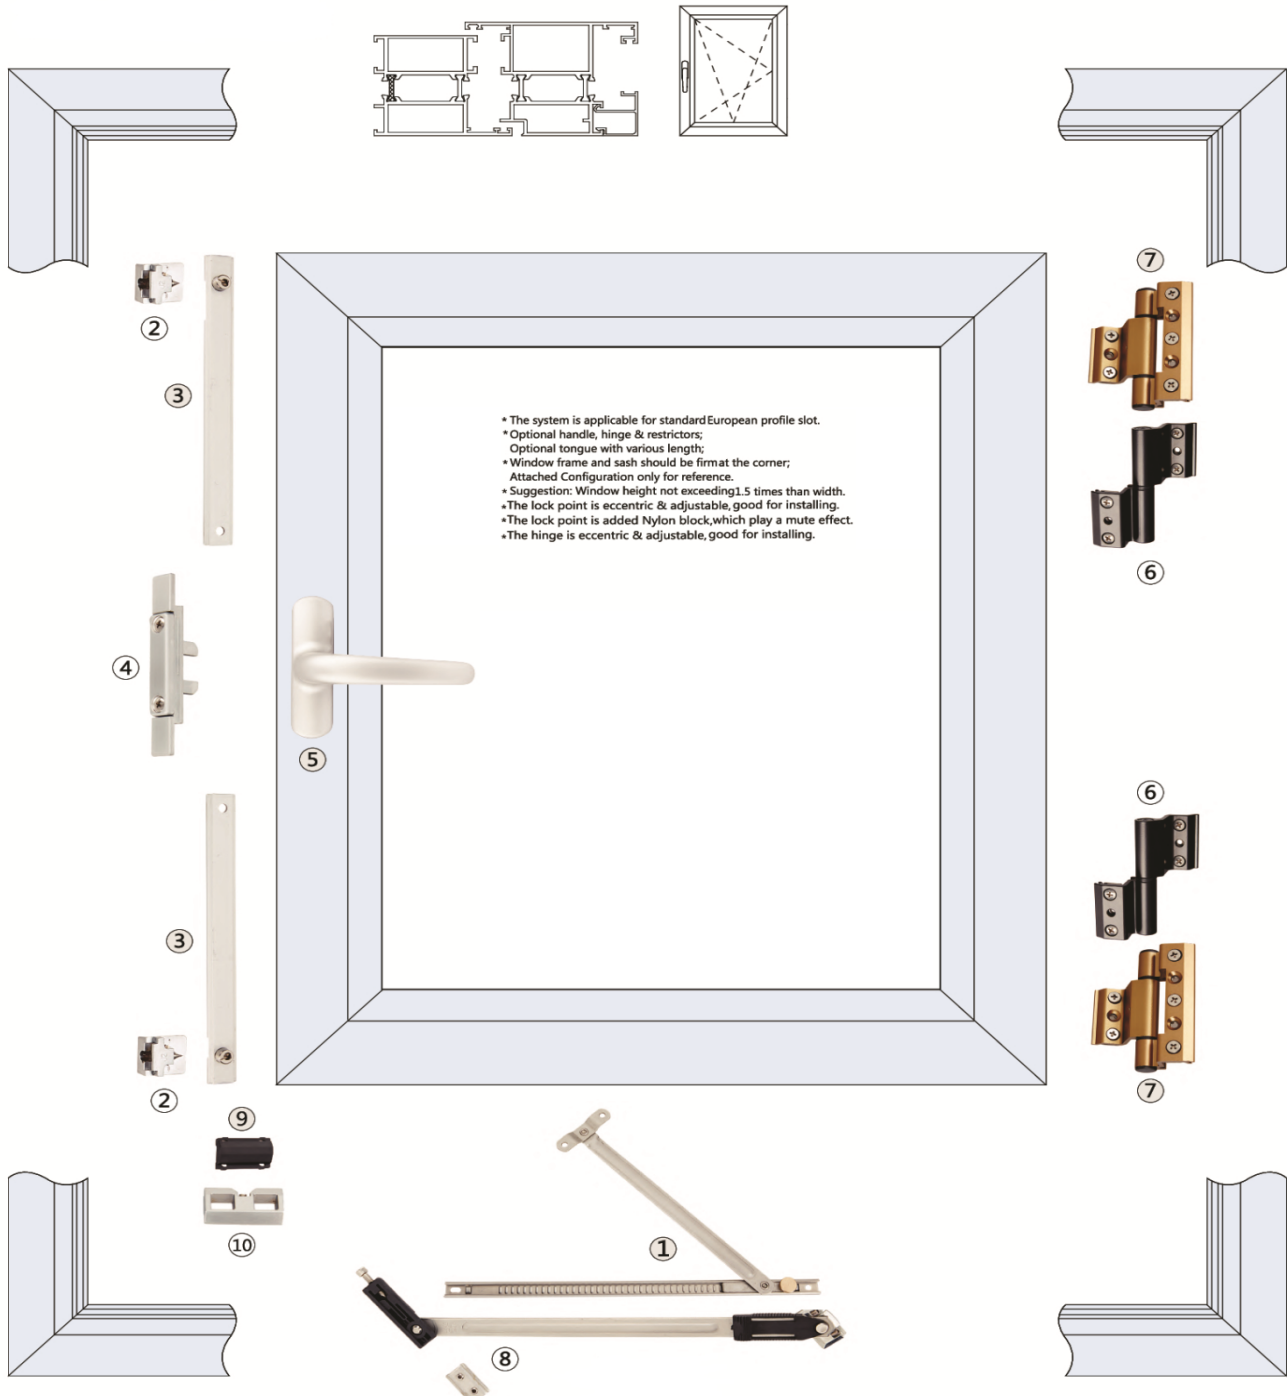

TILT & TURN WINDOW SERIES

Code
AH1006LJNPKC01
Complete Kit # 6

TILT & TURN WINDOW SERIES

Code
AH1007LJNPKC02
Complete Kit #7

TILT & TURN WINDOW SERIES

Code
AH1008LJNPKC03
Complete Kit # 8

TILT & TURN WINDOW SERIES

Code
AH1009LJWPKC
Complete Kit # 9

TILT & TURN WINDOW SERIES

- * The system is applicable for standard European profile slot.
- * Optional handle, hinge & restrictors;
- * Optional tongue with various length;
- * Window frame and sash should be firm at the corner;
- Attached Configuration only for reference.
- * Suggestion: Window height not exceeding 1.5 times than width.
- * The lock point is eccentric & adjustable, good for installing.
- * The lock point is added Nylon block, which play a mute effect.
- * The hinge is eccentric & adjustable, good for installing.

Code
AH1010LJWPKC01
Complete Kit # 10

TILT & TURN WINDOW SERIES

- * The system is applicable for standard European profile slot.
- * Optional handle, hinge & restrictors;
- * Optional tongue with various length;
- * Window frame and sash should be firm at the corner;
- * Attached Configuration only for reference.
- * Suggestion: Window height not exceeding 1.5 times than width.
- * The lock point is eccentric & adjustable, good for installing.
- * The lock point is added Nylon block, which play a mute effect.
- * The hinge is eccentric & adjustable, good for installing.

Code
AH1011LJWPKC02
Complete Kit # 11

TILT & TURN WINDOW SERIES

Code
AH1012LJWPKC03
Complete Kit # 12

TILT & TURN WINDOW SERIES

- The system is suitable for non-European standard slot.
- Optional handle, hinge & restrictors;
- Optional tongue with various length;
- Window frame and sash should be firm at the corner;
- Attached Configuration only for reference. Suggestion: Window height not exceeding 1.5 times than width.
- The lock point is eccentric & adjustable, good for installing.
- The lock point is added Nylon block, which play a mute effect.
- The friction hinge use S.S304 material, anti-corrosion.