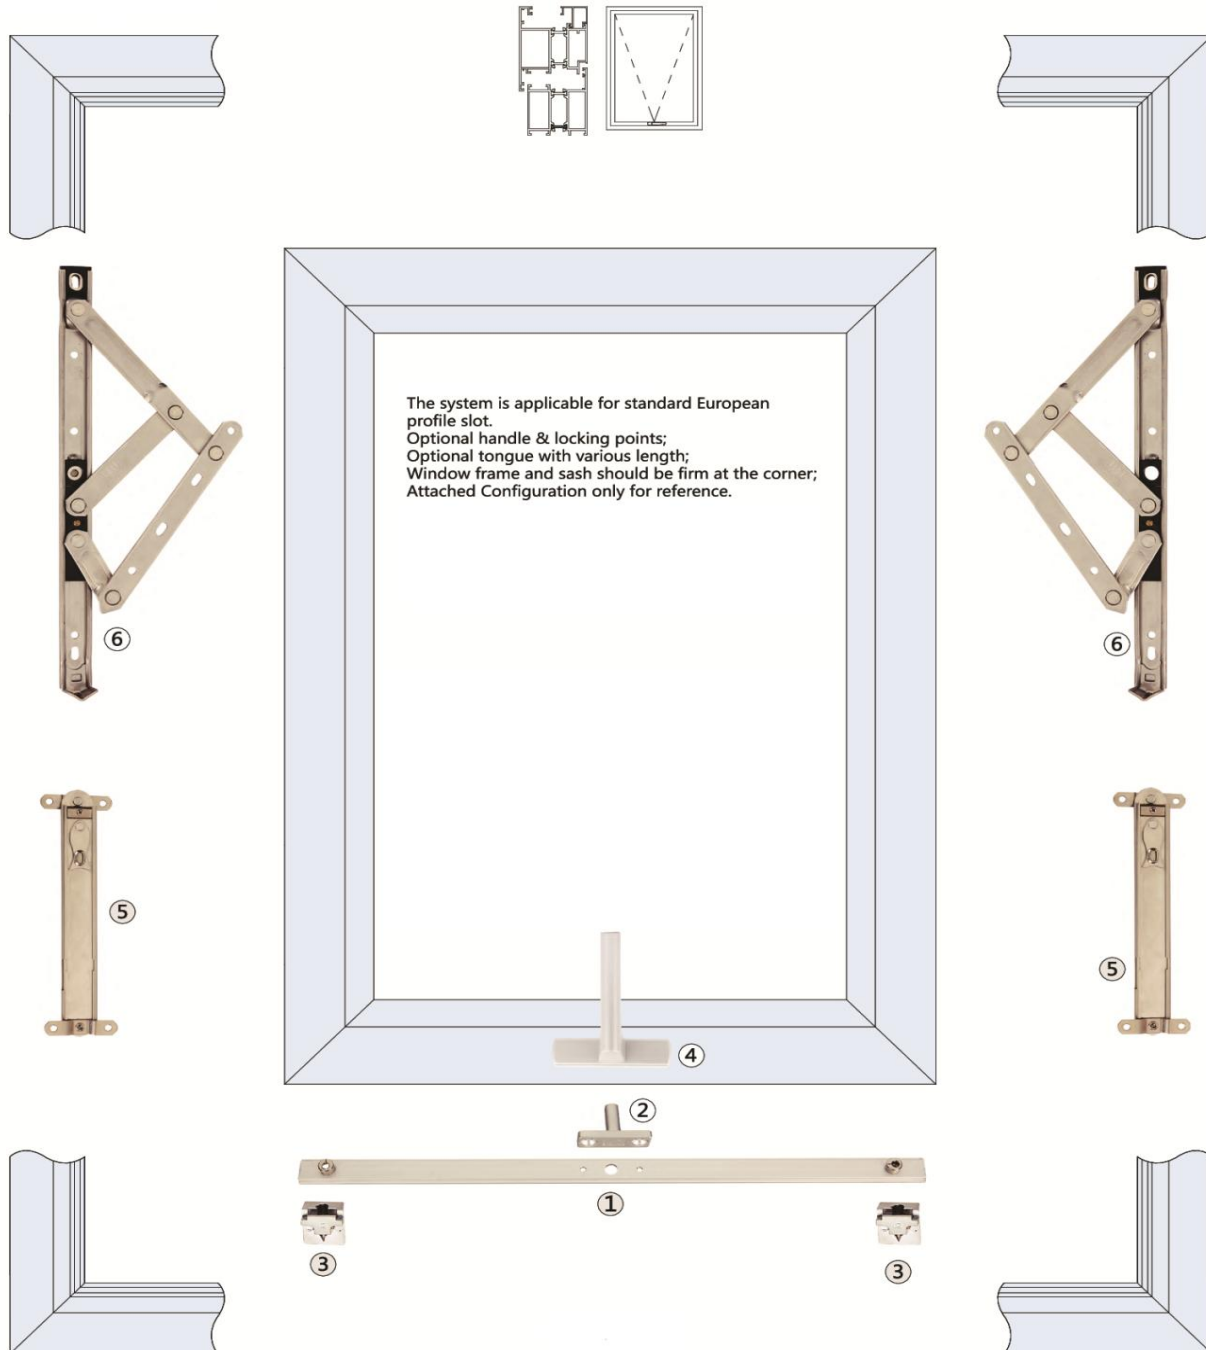

Code
AH1010LJWPKC01
Complete Kit # 10

TILT & TURN WINDOW SERIES

- * The system is applicable for standard European profile slot.
- * Optional handle, hinge & restrictors;
- * Optional tongue with various length;
- * Window frame and sash should be firm at the corner;
- * Attached Configuration only for reference.
- * Suggestion: Window height not exceeding 1.5 times than width.
- * The lock point is eccentric & adjustable, good for installing.
- * The lock point is added Nylon block, which play a mute effect.
- * The hinge is eccentric & adjustable, good for installing.

Code
AH1011LJWPKC02
Complete Kit # 11

TILT & TURN WINDOW SERIES

Code
AH1012LJWPKC03
Complete Kit # 12

TILT & TURN WINDOW SERIES

- The system is suitable for non-European standard slot.
- Optional handle, hinge & restrictors;
- Optional tongue with various length;
- Window frame and sash should be firm at the corner;
- Attached Configuration only for reference. Suggestion: Window height not exceeding 1.5 times than width.
- The lock point is eccentric & adjustable, good for installing.
- The lock point is added Nylon block, which play a mute effect.
- The friction hinge use S.S304 material, anti-corrosion.

Code
AH1013LJWPKC04
Complete Kit # 13

TILT & TURN WINDOW SERIES

Code
AH1014LJWPKC05
Complete Kit # 14

AWNING WINDOW SERIES

Code
AH1015LJXXC01
Complete Kit # 15

AWNING WINDOW SERIES

The system is applicable for standard European Awning Window.
 Optional handle & locking points, can be Customized;
 Optional tongue with various length;
 Window frame and sash should be firm at the corner;
 To achieve the optimum results, hinge should be accorded to window's weight.