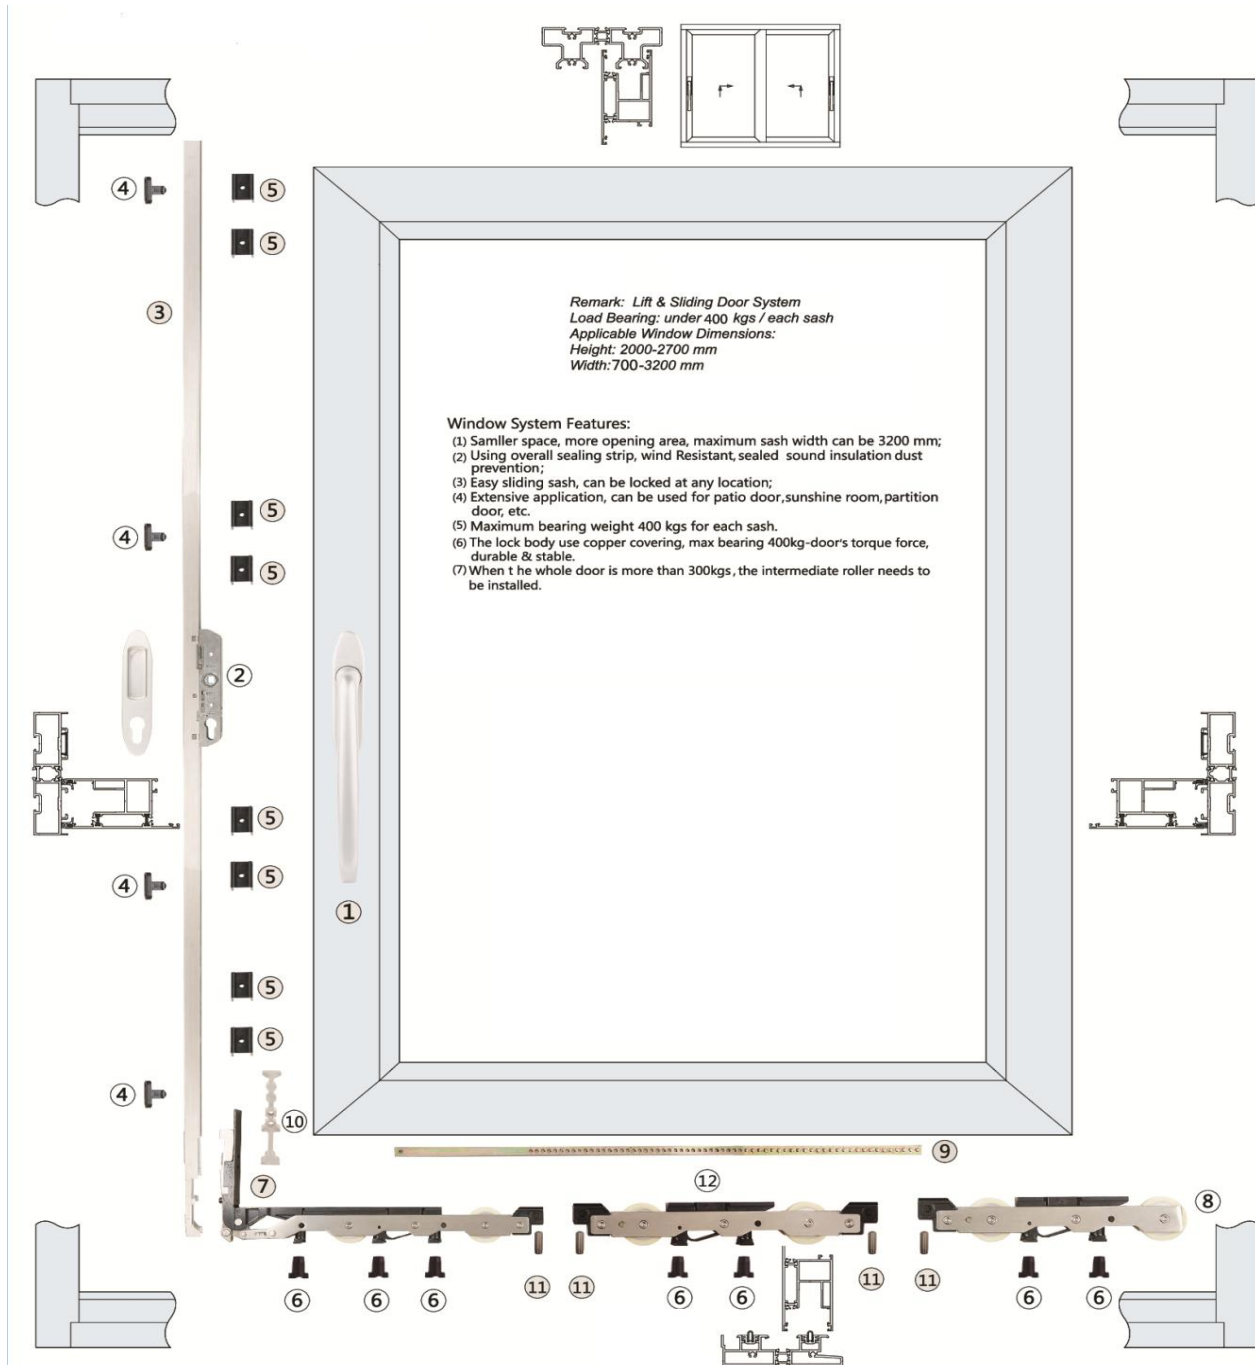

Code
AH1010LJWPKC01
Complete Kit # 10

TILT & TURN WINDOW SERIES

- * The system is applicable for standard European profile slot.
- * Optional handle, hinge & restrictors;
- * Optional tongue with various length;
- * Window frame and sash should be firm at the corner;
- * Attached Configuration only for reference.
- * Suggestion: Window height not exceeding 1.5 times than width.
- * The lock point is eccentric & adjustable, good for installing.
- * The lock point is added Nylon block, which play a mute effect.
- * The hinge is eccentric & adjustable, good for installing.

Code
AH1013LJWPKC04
Complete Kit # 13

TILT & TURN WINDOW SERIES

Code
AH1014LJWPKC05
Complete Kit # 14

AWNING WINDOW SERIES

Code
AH1015LJXXC01
Complete Kit # 15

AWNING WINDOW SERIES

The system is applicable for standard European Awning Window.
 Optional handle & locking points, can be Customized;
 Optional tongue with various length;
 Window frame and sash should be firm at the corner;
 To achieve the optimum results, hinge should be accorded to window's weight.

Code
AH1016LJXXC02
Complete Kit # 16

AWNING WINDOW SERIES

Code
AH1017LJXXC03
Complete Kit # 17

HINGED DOOR SERIES

Code
AH1018LJPKM01
Complete Kit # 18

HINGED DOOR SERIES

Code
AH1019LJPKML02
Complete Kit # 19

LIFTING & SLIDING DOOR SERIES

Code
AH1020LJTSTLM01
Complete Kit # 20

LIFTING & SLIDING DOOR SERIES

Code
AH1021LJTSTLM02
Complete Kit # 21

SLIDING DOOR SERIES

Code
AH1022LJWSL01
Complete Kit # 22