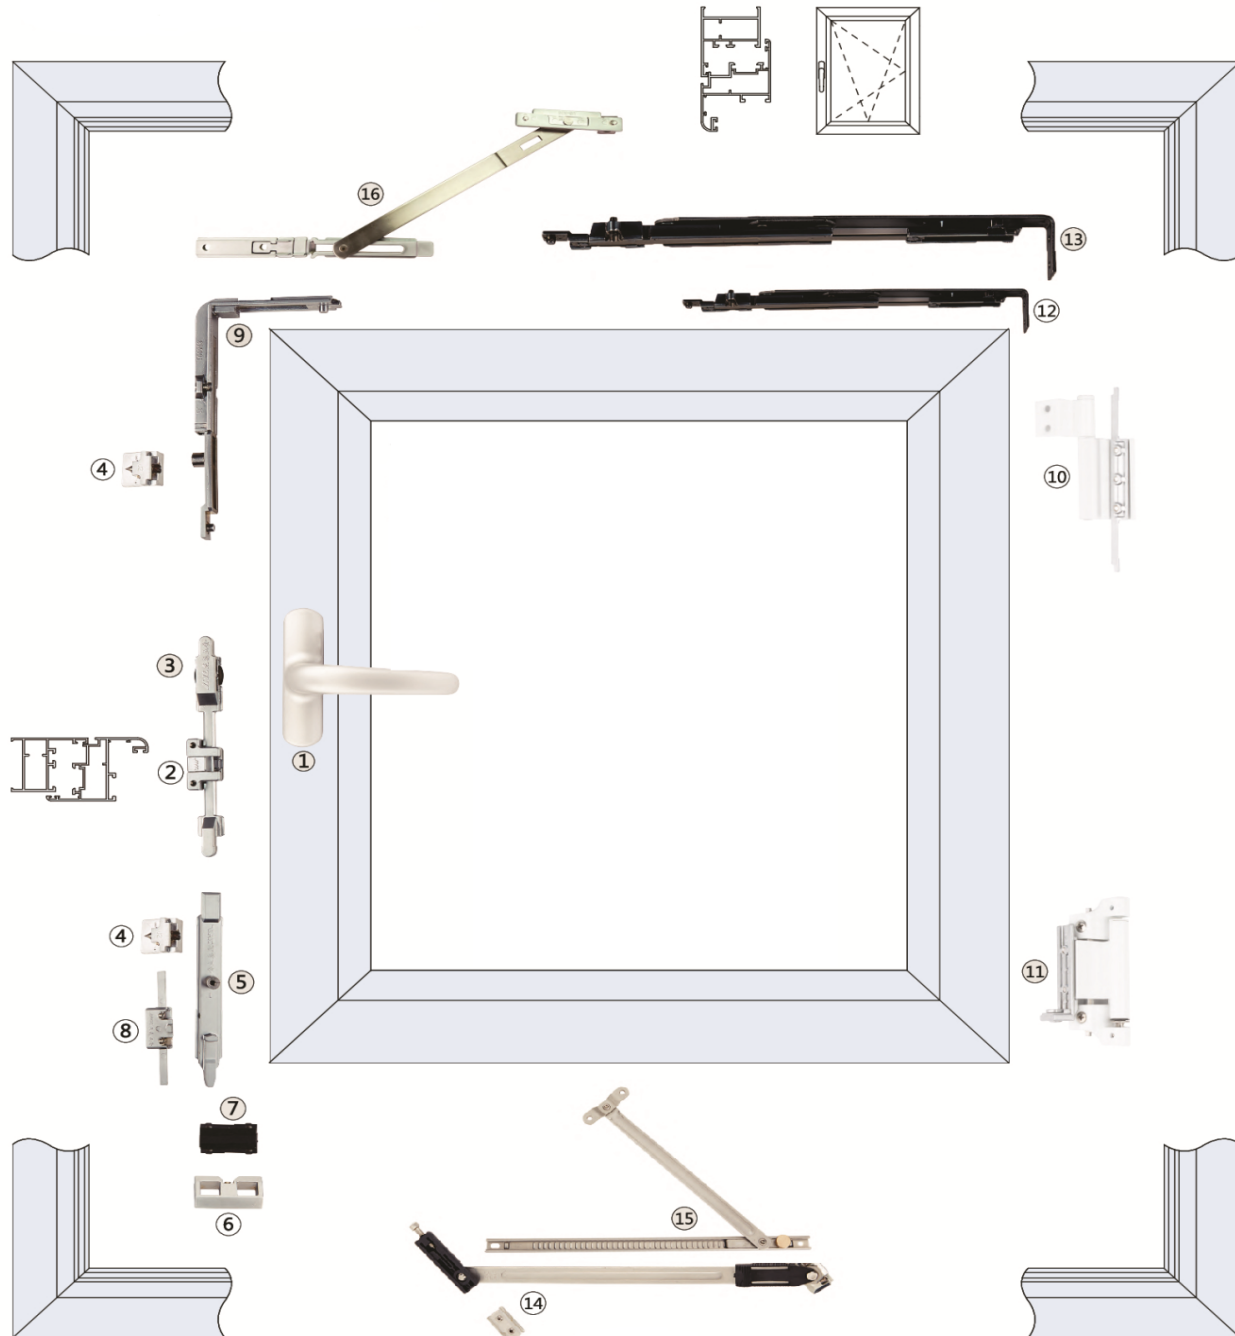

Trendy Hardware with Passion

Range 2
Aluminum Hardware Kits

www.domusitalya.com

info@domusitalya.com

TILT & TURN WINDOW SERIES - DROP IN UP

Code
AH1001LJ001
Complete Kit # 1

TILT & TURN WINDOW SERIES - HINGED & DROP OUT DOWN

Code
AH1002LJDM0102
Complete Kit #2

TILT & TURN WINDOW SERIES

Code
AH1003LJNKND0809
Complete Kit # 3

TILT & TURN WINDOW SERIES

Code
AH1004LJNKND031
Complete Kit # 4

TILT & TURN WINDOW SERIES

Code
AH1005LJNKND031-1
Complete Kit # 5

Code
AH1009LJWPKC
Complete Kit # 9

TILT & TURN WINDOW SERIES

- * The system is applicable for standard European profile slot.
- * Optional handle, hinge & restrictors;
- * Optional tongue with various length;
- * Window frame and sash should be firm at the corner;
- Attached Configuration only for reference.
- * Suggestion: Window height not exceeding 1.5 times than width.
- * The lock point is eccentric & adjustable, good for installing.
- * The lock point is added Nylon block, which play a mute effect.
- * The hinge is eccentric & adjustable, good for installing.

Code
AH1010LJWPKC01
Complete Kit # 10

TILT & TURN WINDOW SERIES

- * The system is applicable for standard European profile slot.
- * Optional handle, hinge & restrictors;
- * Optional tongue with various length;
- * Window frame and sash should be firm at the corner;
- * Attached Configuration only for reference.
- * Suggestion: Window height not exceeding 1.5 times than width.
- * The lock point is eccentric & adjustable, good for installing.
- * The lock point is added Nylon block, which play a mute effect.
- * The hinge is eccentric & adjustable, good for installing.