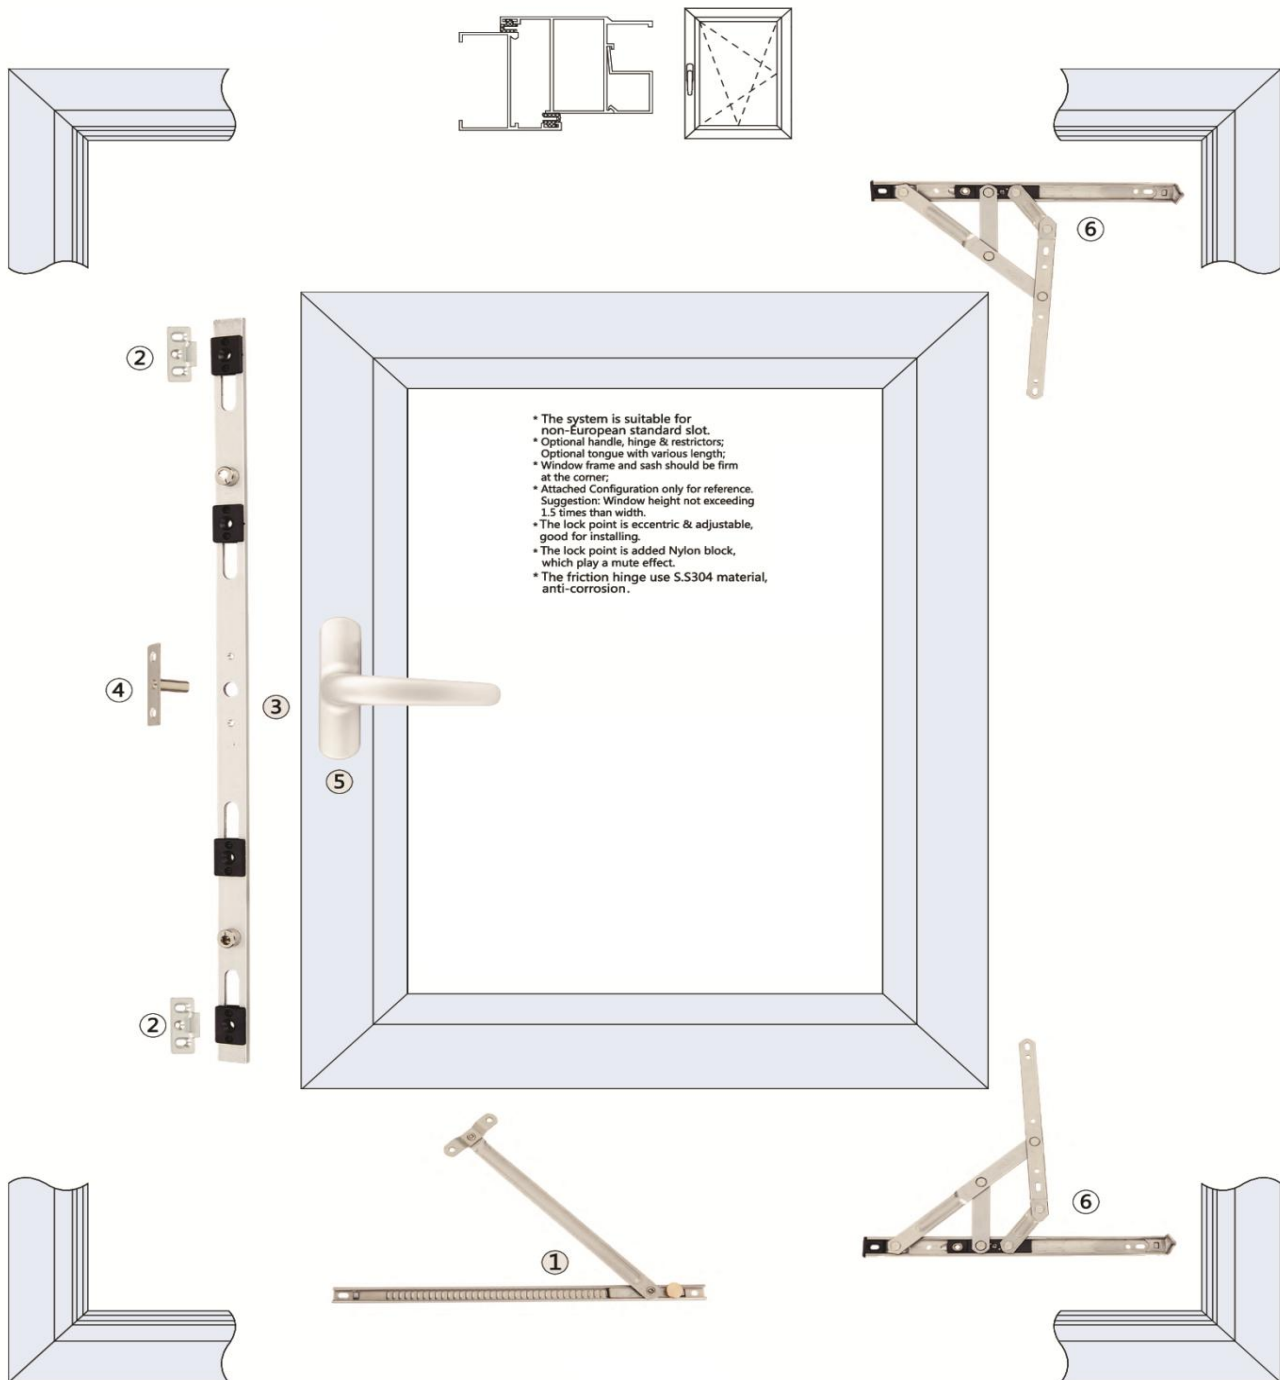

Code
AH1009LJWPKC
Complete Kit # 9

TILT & TURN WINDOW SERIES

- * The system is applicable for standard European profile slot.
- * Optional handle, hinge & restrictors;
- * Optional tongue with various length;
- * Window frame and sash should be firm at the corner;
- Attached Configuration only for reference.
- * Suggestion: Window height not exceeding 1.5 times than width.
- * The lock point is eccentric & adjustable, good for installing.
- * The lock point is added Nylon block, which play a mute effect.
- * The hinge is eccentric & adjustable, good for installing.

Code
AH1010LJWPKC01
Complete Kit # 10

TILT & TURN WINDOW SERIES

- * The system is applicable for standard European profile slot.
- * Optional handle, hinge & restrictors;
- * Optional tongue with various length;
- * Window frame and sash should be firm at the corner;
- * Attached Configuration only for reference.
- * Suggestion: Window height not exceeding 1.5 times than width.
- * The lock point is eccentric & adjustable, good for installing.
- * The lock point is added Nylon block, which play a mute effect.
- * The hinge is eccentric & adjustable, good for installing.

Code
AH1011LJWPKC02
Complete Kit # 11

TILT & TURN WINDOW SERIES

Code
AH1012LJWPKC03
Complete Kit # 12

TILT & TURN WINDOW SERIES

- The system is suitable for non-European standard slot.
- Optional handle, hinge & restrictors;
- Optional tongue with various length;
- Window frame and sash should be firm at the corner;
- Attached Configuration only for reference. Suggestion: Window height not exceeding 1.5 times than width.
- The lock point is eccentric & adjustable, good for installing.
- The lock point is added Nylon block, which play a mute effect.
- The friction hinge use S.S304 material, anti-corrosion.