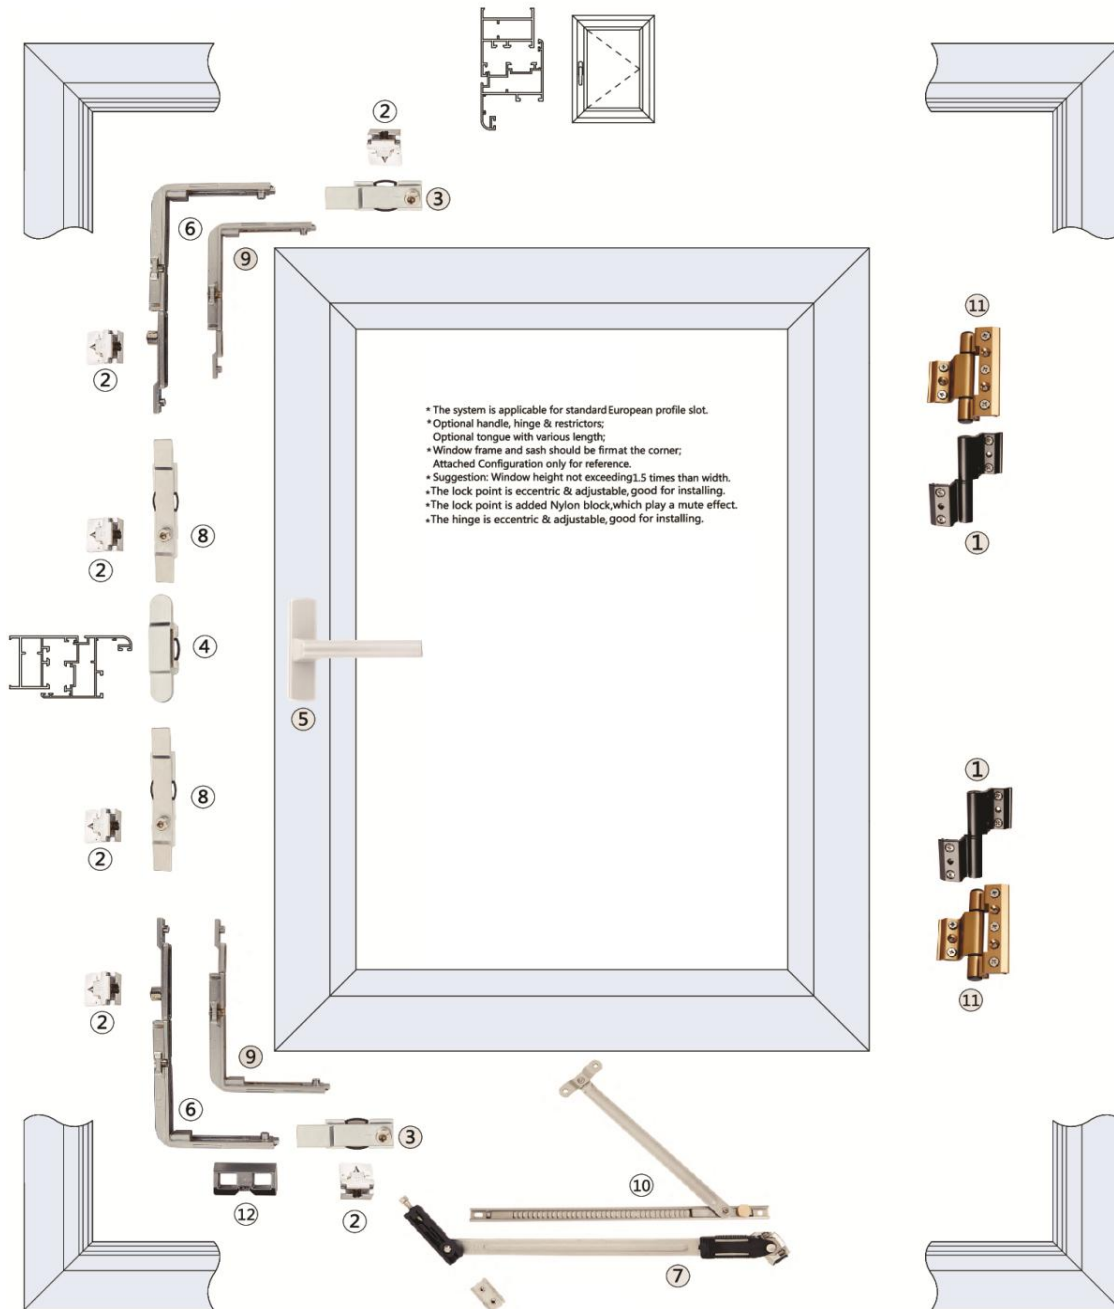

TILT & TURN WINDOW SERIES

Code
AH1007LJNPKC02
Complete Kit #7