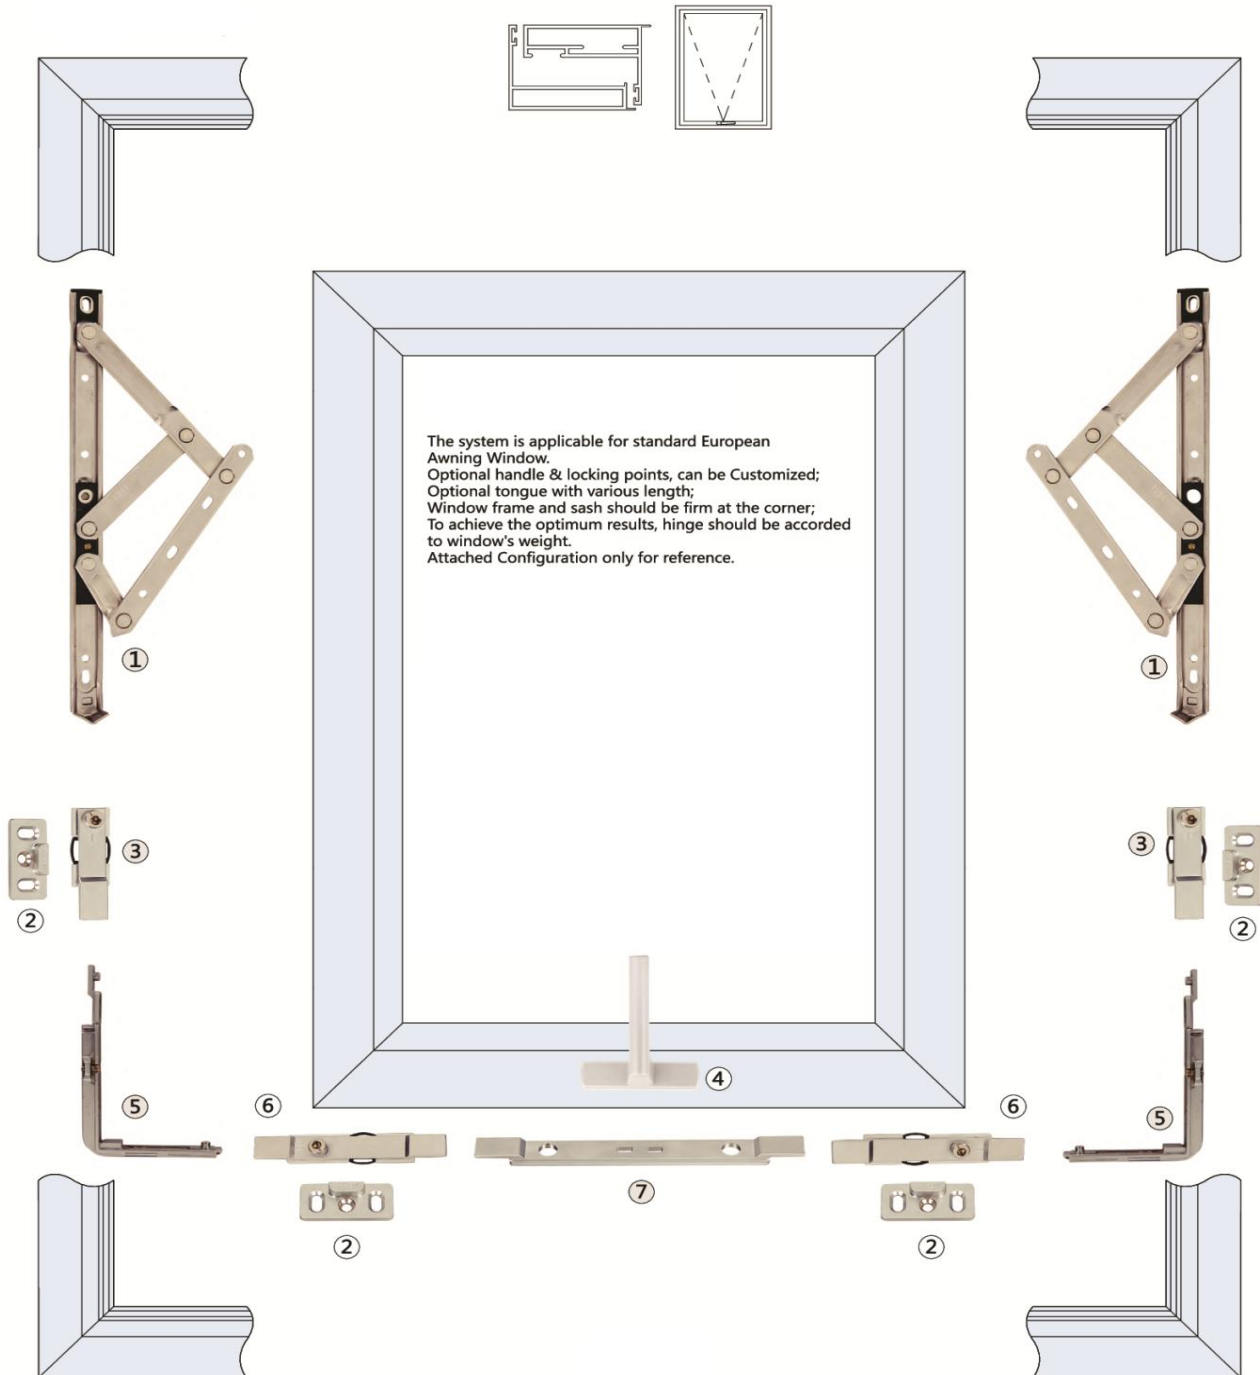

AWNING WINDOW SERIES

Code
AH1017LJXXC03
Complete Kit # 17