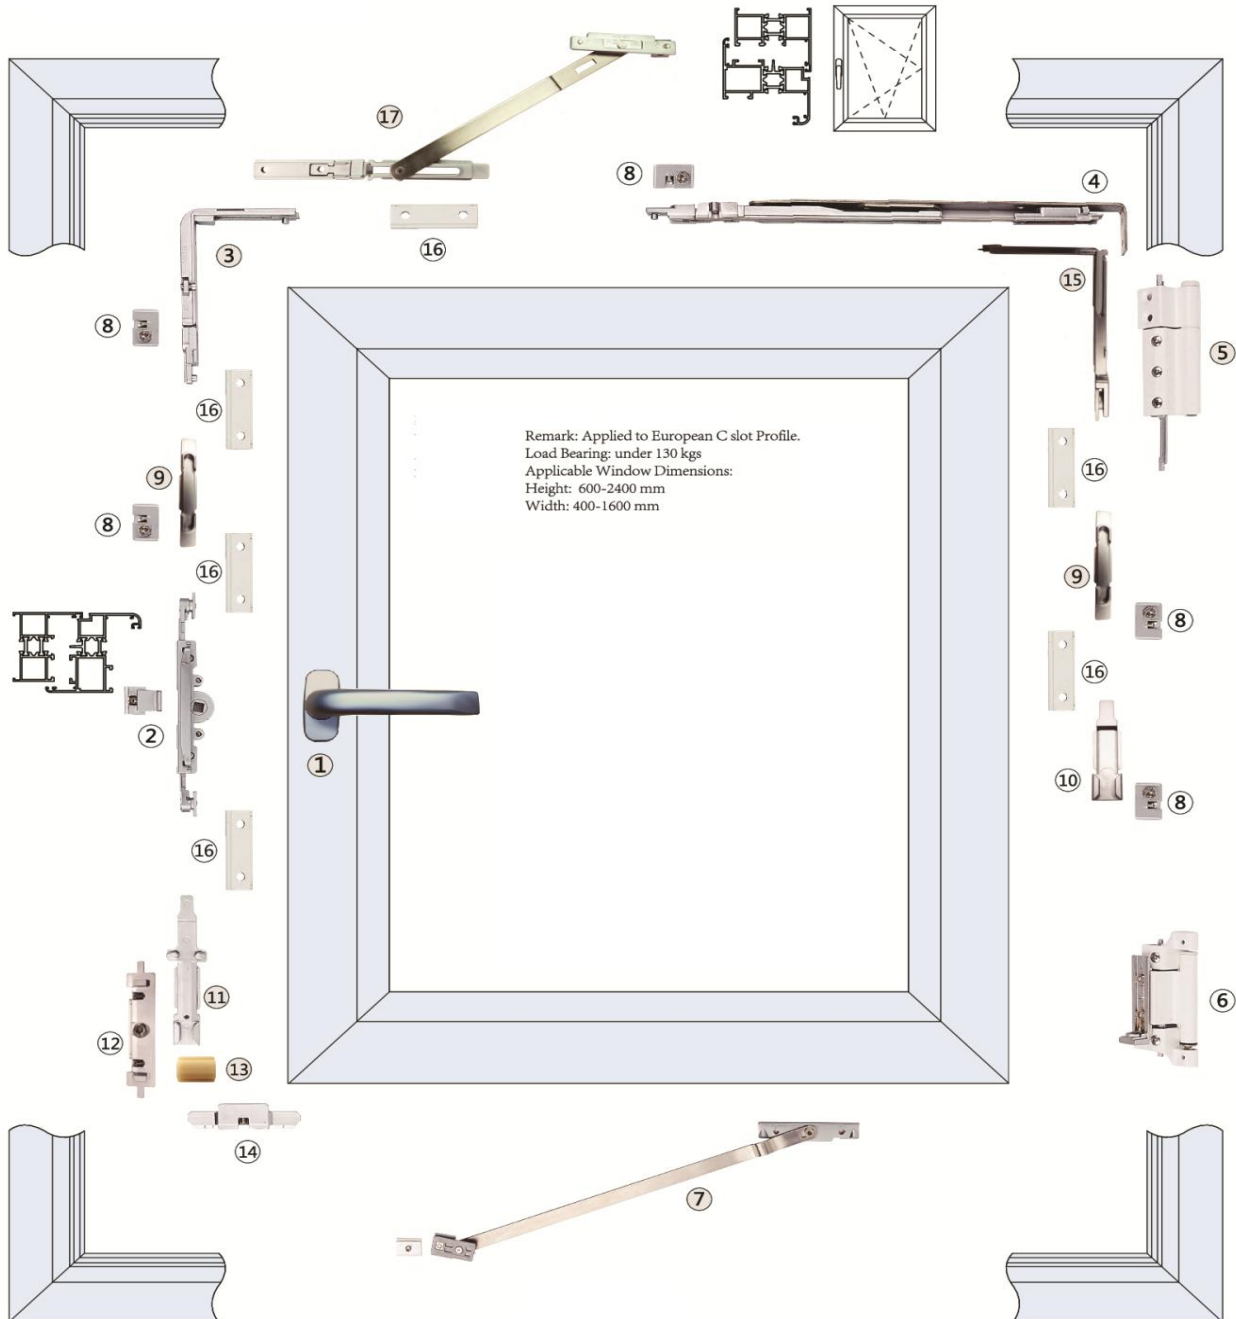

Trendy Hardware with Passion

Range 2
Aluminum Hardware Kits

www.domusitalya.com

info@domusitalya.com

TILT & TURN WINDOW SERIES - DROP IN UP

Code
AH1001LJ001
Complete Kit # 1

TILT & TURN WINDOW SERIES - HINGED & DROP OUT DOWN

Code
AH1002LJDM0102
Complete Kit #2

TILT & TURN WINDOW SERIES

Code
AH1003LJNKND0809
Complete Kit # 3

TILT & TURN WINDOW SERIES

Code
AH1004LJNKND031
Complete Kit # 4

TILT & TURN WINDOW SERIES

Code
AH1005LJNKND031-1
Complete Kit # 5

Code
AH1009LJWPKC
Complete Kit # 9

TILT & TURN WINDOW SERIES

- * The system is applicable for standard European profile slot.
- * Optional handle, hinge & restrictors;
- * Optional tongue with various length;
- * Window frame and sash should be firm at the corner;
- Attached Configuration only for reference.
- * Suggestion: Window height not exceeding 1.5 times than width.
- * The lock point is eccentric & adjustable, good for installing.
- * The lock point is added Nylon block, which play a mute effect.
- * The hinge is eccentric & adjustable, good for installing.

Code
AH1010LJWPKC01
Complete Kit # 10

TILT & TURN WINDOW SERIES

- * The system is applicable for standard European profile slot.
- * Optional handle, hinge & restrictors;
- * Optional tongue with various length;
- * Window frame and sash should be firm at the corner;
- * Attached Configuration only for reference.
- * Suggestion: Window height not exceeding 1.5 times than width.
- * The lock point is eccentric & adjustable, good for installing.
- * The lock point is added Nylon block, which play a mute effect.
- * The hinge is eccentric & adjustable, good for installing.