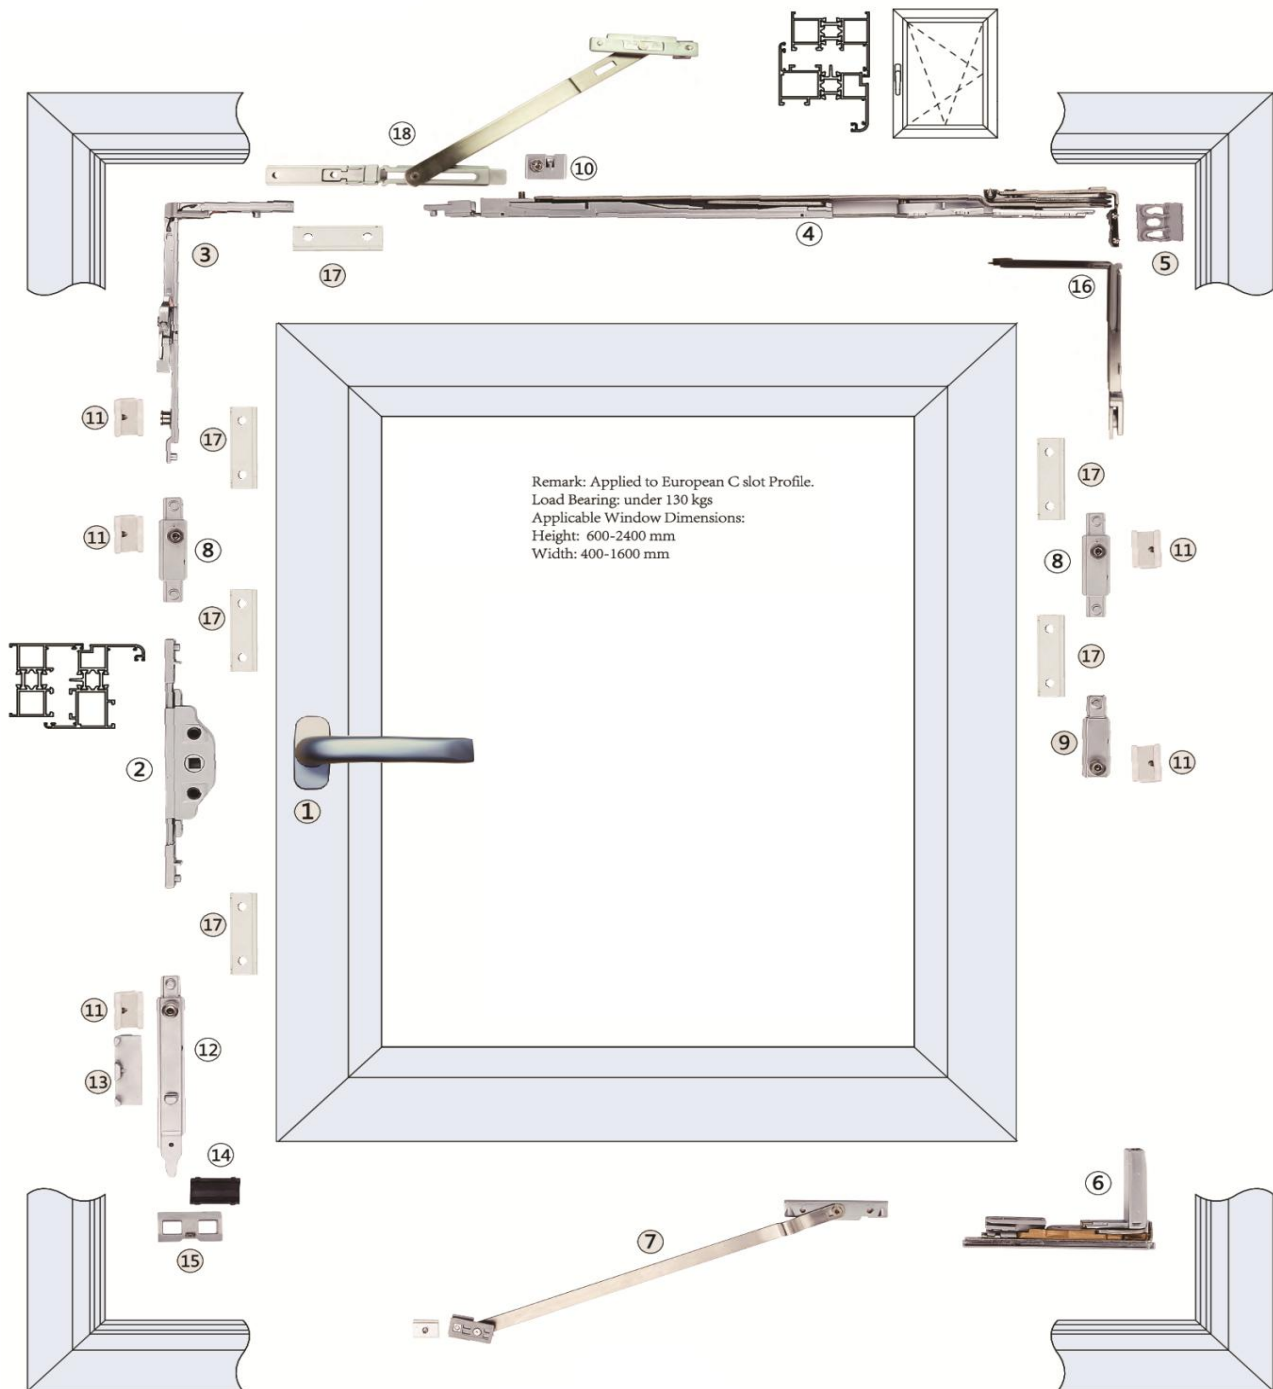

Code
AH1002LJDM0102
Complete Kit #2

TILT & TURN WINDOW SERIES

Code
AH1003LJNKND0809
Complete Kit # 3

TILT & TURN WINDOW SERIES

Code
AH1004LJNKND031
Complete Kit # 4

TILT & TURN WINDOW SERIES

Code
AH1005LJNKND031-1
Complete Kit # 5

TILT & TURN WINDOW SERIES

Code
AH1006LJNPKC01
Complete Kit # 6

TILT & TURN WINDOW SERIES

Code
AH1007LJNPKC02
Complete Kit #7

TILT & TURN WINDOW SERIES

Code
AH1008LJNPKC03
Complete Kit # 8

TILT & TURN WINDOW SERIES

Code
AH1009LJWPKC
Complete Kit # 9

TILT & TURN WINDOW SERIES

- * The system is applicable for standard European profile slot.
- * Optional handle, hinge & restrictors;
- * Optional tongue with various length;
- * Window frame and sash should be firm at the corner;
- Attached Configuration only for reference.
- * Suggestion: Window height not exceeding 1.5 times than width.
- * The lock point is eccentric & adjustable, good for installing.
- * The lock point is added Nylon block, which play a mute effect.
- * The hinge is eccentric & adjustable, good for installing.

Code
AH1010LJWPKC01
Complete Kit # 10

TILT & TURN WINDOW SERIES

- * The system is applicable for standard European profile slot.
- * Optional handle, hinge & restrictors;
- * Optional tongue with various length;
- * Window frame and sash should be firm at the corner;
- * Attached Configuration only for reference.
- * Suggestion: Window height not exceeding 1.5 times than width.
- * The lock point is eccentric & adjustable, good for installing.
- * The lock point is added Nylon block, which play a mute effect.
- * The hinge is eccentric & adjustable, good for installing.