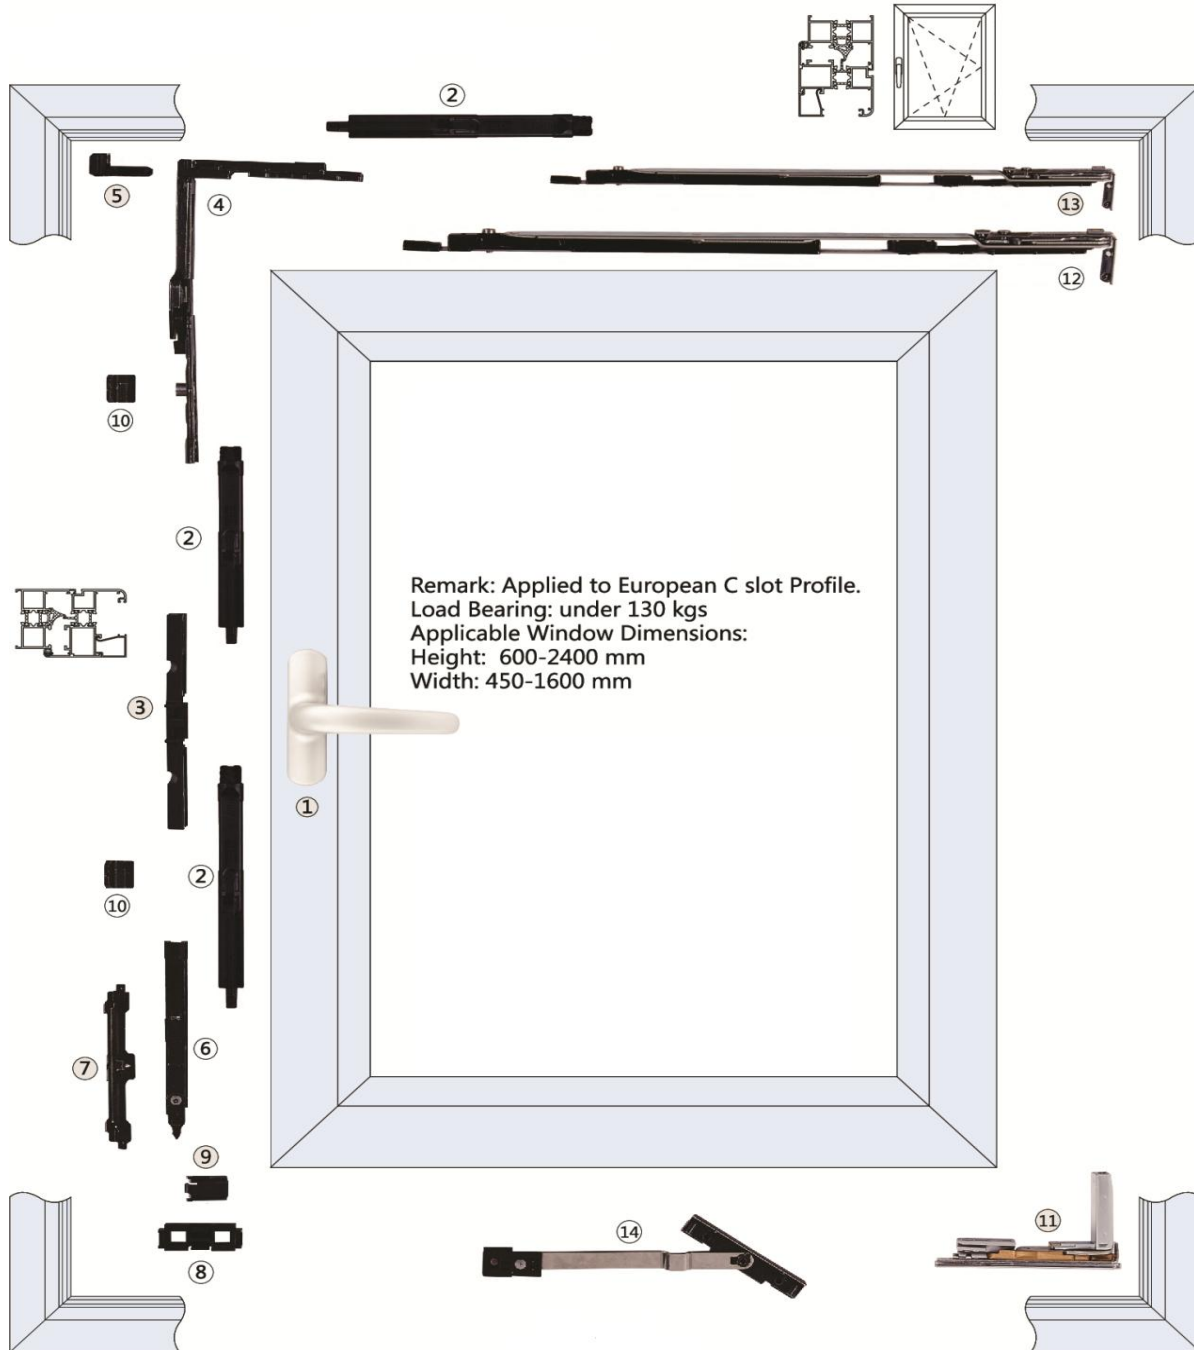

Trendy Hardware with Passion

Range 2
Aluminum Hardware Kits

www.domusitalya.com

info@domusitalya.com

TILT & TURN WINDOW SERIES - DROP IN UP

Code
AH1001LJ001
Complete Kit # 1

TILT & TURN WINDOW SERIES - HINGED & DROP OUT DOWN

Code
AH1002LJDM0102
Complete Kit #2

TILT & TURN WINDOW SERIES

Code
AH1003LJNKND0809
Complete Kit # 3

TILT & TURN WINDOW SERIES

Code
AH1004LJNKND031
Complete Kit # 4

TILT & TURN WINDOW SERIES

Code
AH1005LJNKND031-1
Complete Kit # 5

Code
AH1009LJWPKC
Complete Kit # 9

TILT & TURN WINDOW SERIES

- * The system is applicable for standard European profile slot.
- * Optional handle, hinge & restrictors;
- * Optional tongue with various length;
- * Window frame and sash should be firm at the corner;
- Attached Configuration only for reference.
- * Suggestion: Window height not exceeding 1.5 times than width.
- * The lock point is eccentric & adjustable, good for installing.
- * The lock point is added Nylon block, which play a mute effect.
- * The hinge is eccentric & adjustable, good for installing.

Code
AH1010LJWPKC01
Complete Kit # 10

TILT & TURN WINDOW SERIES

- * The system is applicable for standard European profile slot.
- * Optional handle, hinge & restrictors;
- * Optional tongue with various length;
- * Window frame and sash should be firm at the corner;
- * Attached Configuration only for reference.
- * Suggestion: Window height not exceeding 1.5 times than width.
- * The lock point is eccentric & adjustable, good for installing.
- * The lock point is added Nylon block, which play a mute effect.
- * The hinge is eccentric & adjustable, good for installing.