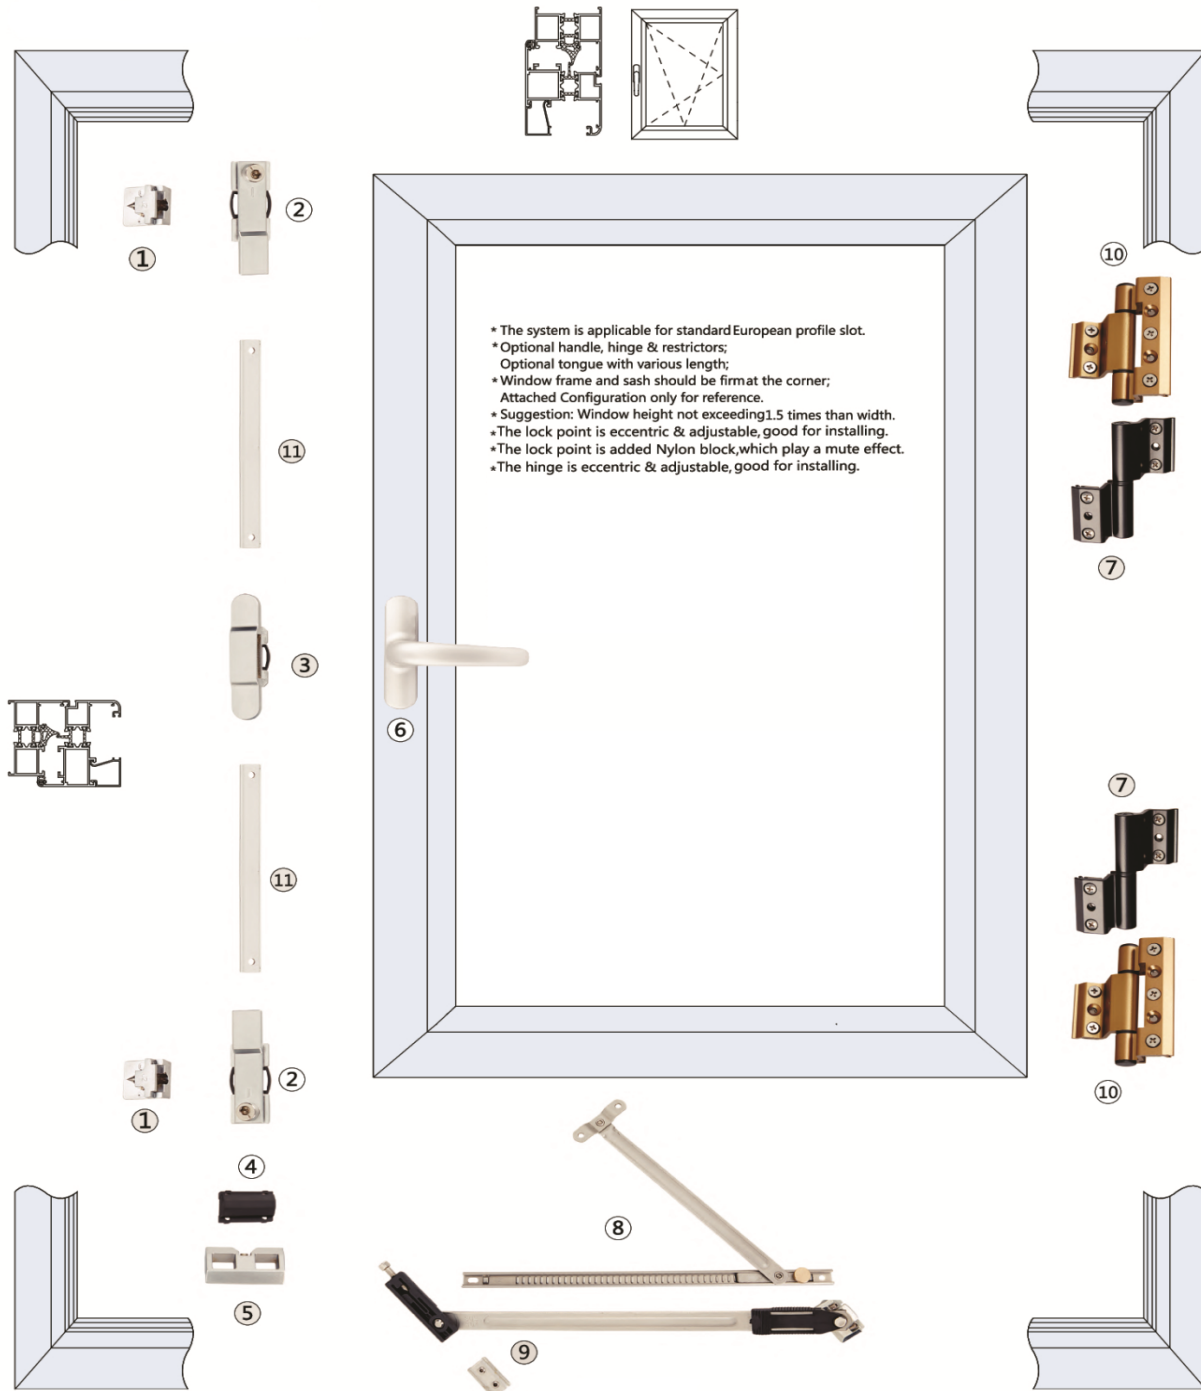

TILT & TURN WINDOW SERIES

Code
AH1006LJNPKC01
Complete Kit # 6