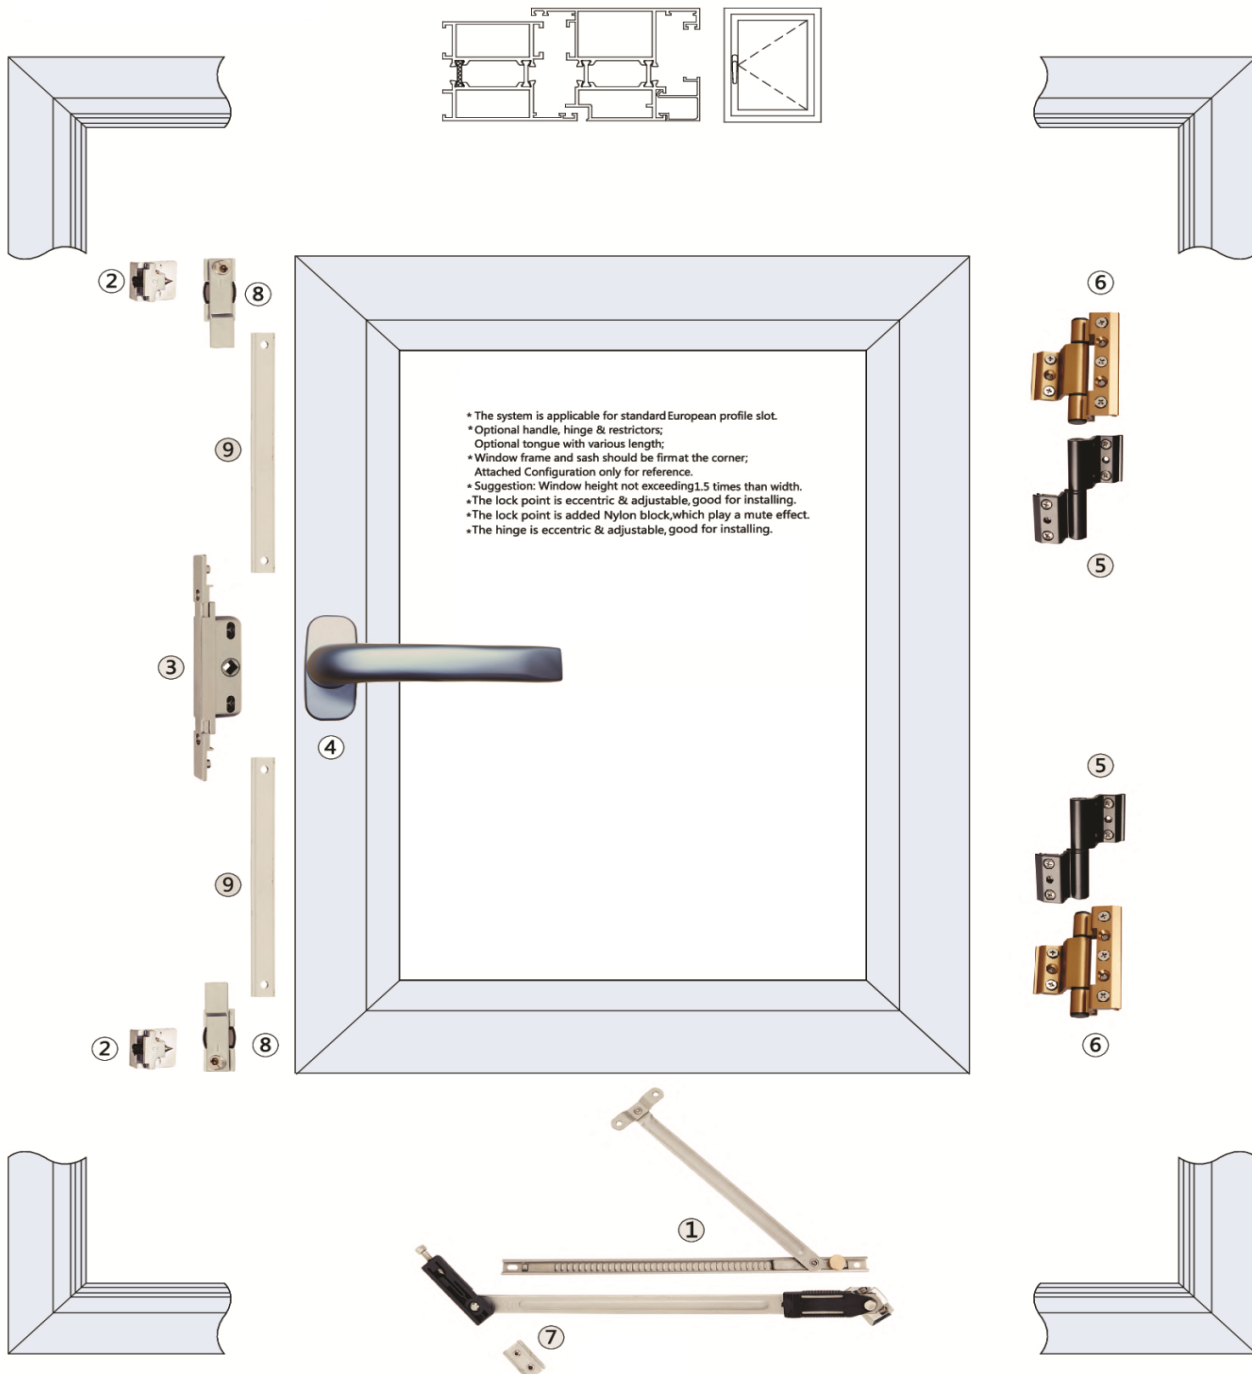

TILT & TURN WINDOW SERIES

Code
AH1014LJWPKC05
Complete Kit # 14