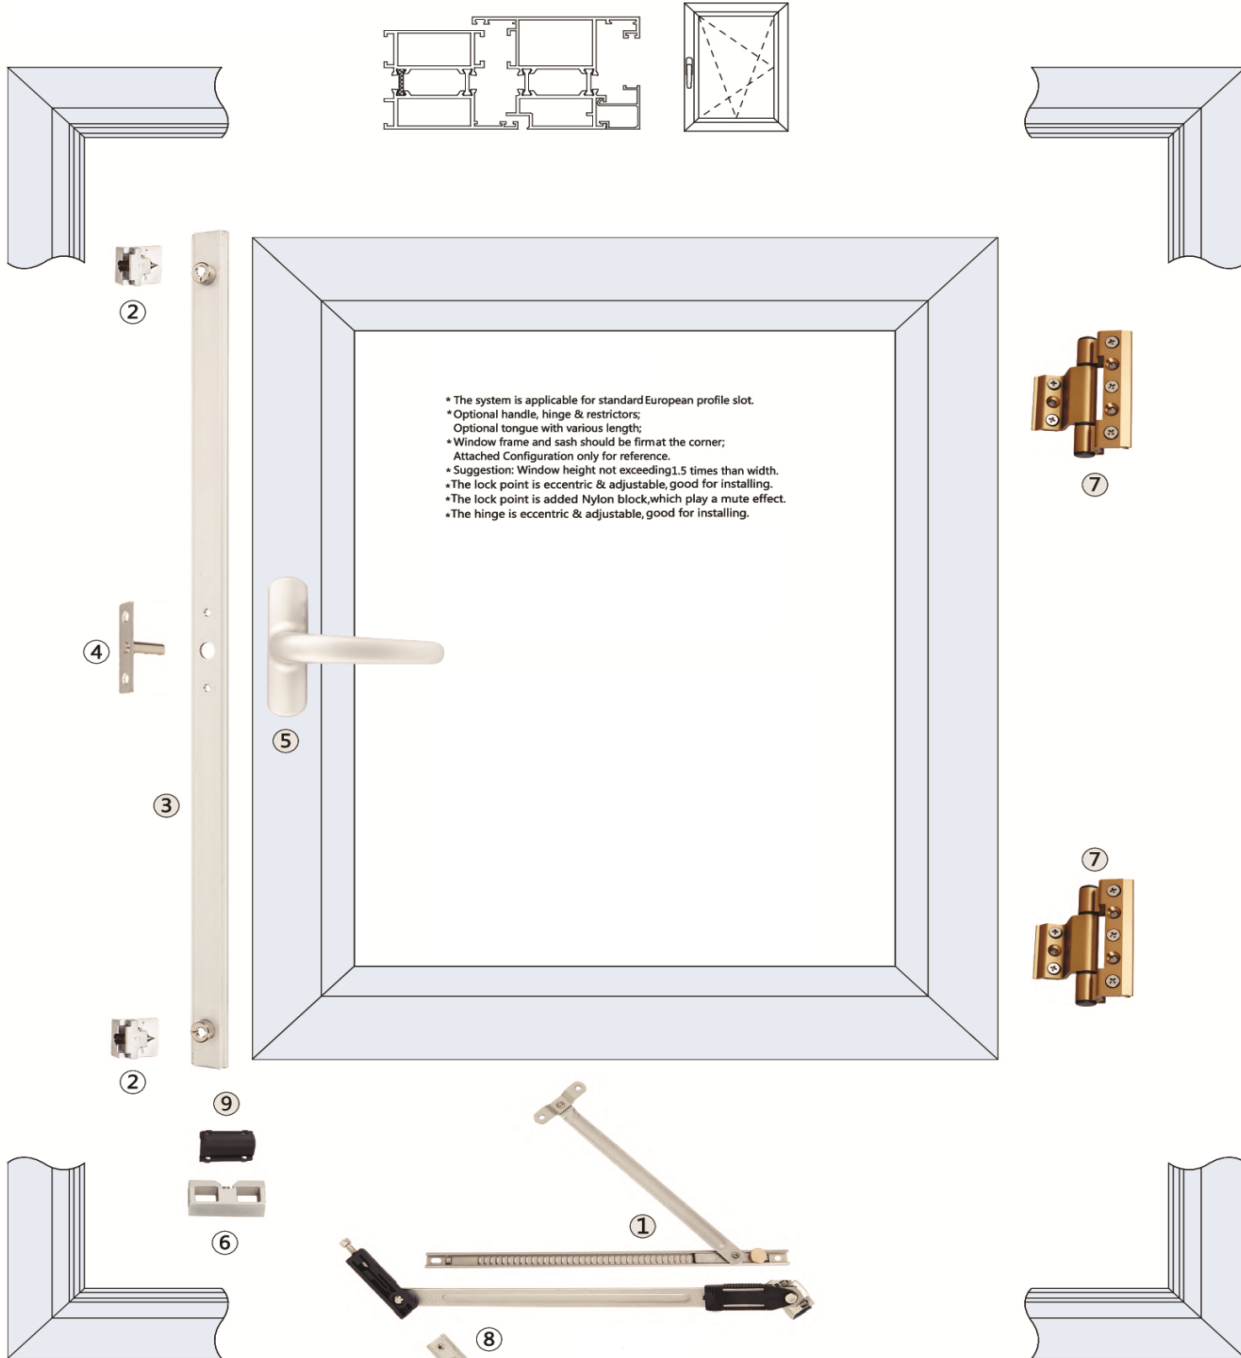

TILT & TURN WINDOW SERIES

Code
AH1010LJWPKC01
Complete Kit # 10