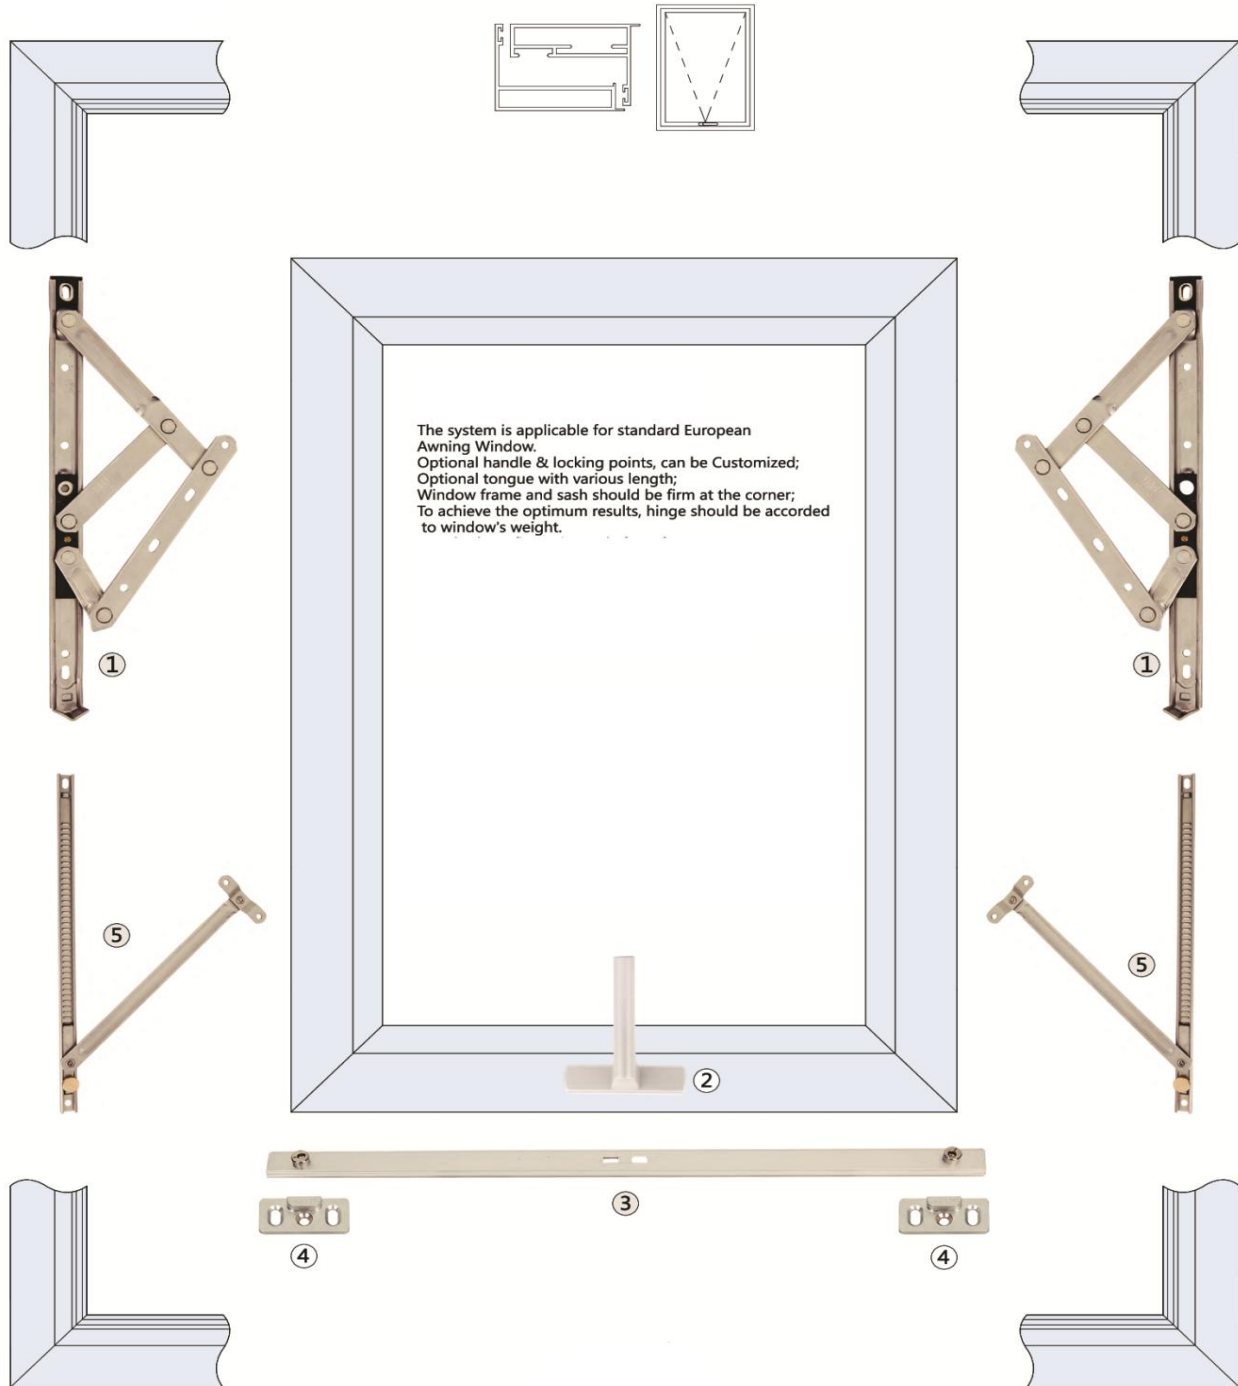

Code
AH1010LJWPKC01
Complete Kit # 10

TILT & TURN WINDOW SERIES

- * The system is applicable for standard European profile slot.
- * Optional handle, hinge & restrictors;
- * Optional tongue with various length;
- * Window frame and sash should be firm at the corner;
- * Attached Configuration only for reference.
- * Suggestion: Window height not exceeding 1.5 times than width.
- * The lock point is eccentric & adjustable, good for installing.
- * The lock point is added Nylon block, which play a mute effect.
- * The hinge is eccentric & adjustable, good for installing.

Code
AH1011LJWPKC02
Complete Kit # 11

TILT & TURN WINDOW SERIES

Code
AH1012LJWPKC03
Complete Kit # 12

TILT & TURN WINDOW SERIES

- The system is suitable for non-European standard slot.
- Optional handle, hinge & restrictors;
- Optional tongue with various length;
- Window frame and sash should be firm at the corner;
- Attached Configuration only for reference. Suggestion: Window height not exceeding 1.5 times than width.
- The lock point is eccentric & adjustable, good for installing.
- The lock point is added Nylon block, which play a mute effect.
- The friction hinge use S.S304 material, anti-corrosion.

Code
AH1013LJWPKC04
Complete Kit # 13

TILT & TURN WINDOW SERIES

Code
AH1014LJWPKC05
Complete Kit # 14

AWNING WINDOW SERIES

Code
AH1015LJXXC01
Complete Kit # 15

AWNING WINDOW SERIES

The system is applicable for standard European Awning Window.
 Optional handle & locking points, can be Customized;
 Optional tongue with various length;
 Window frame and sash should be firm at the corner;
 To achieve the optimum results, hinge should be accorded to window's weight.