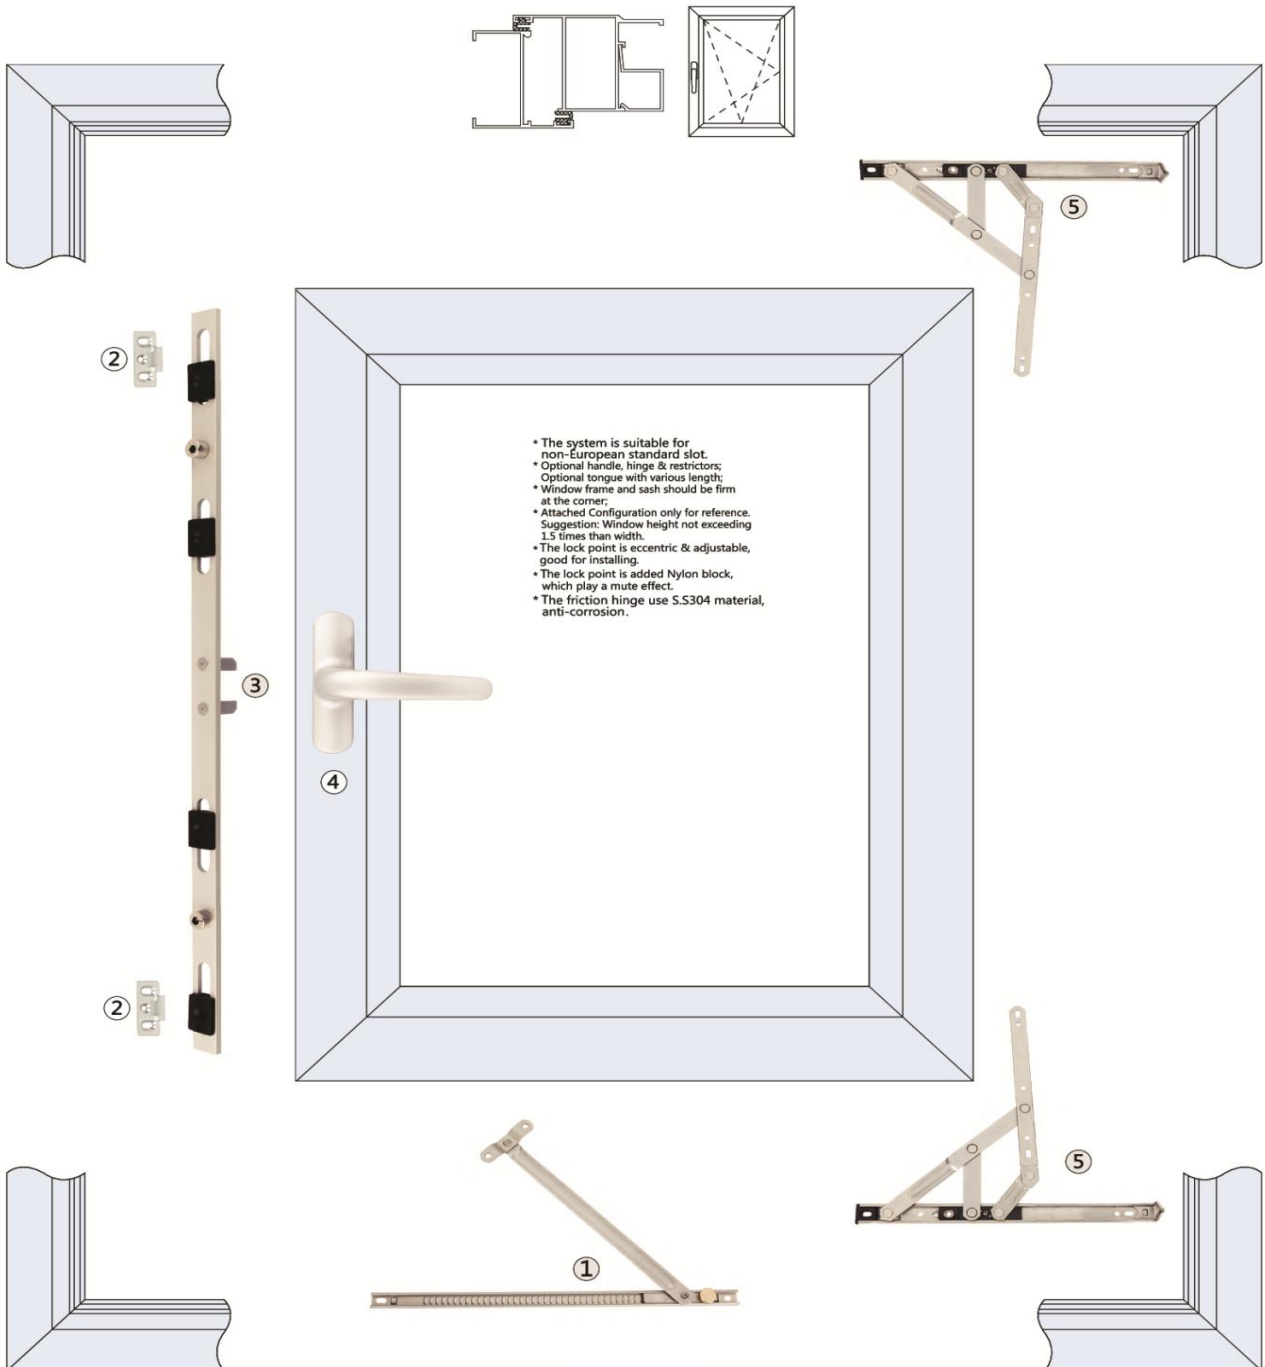

TILT & TURN WINDOW SERIES

Code
AH1013LJWPKC04
Complete Kit # 13