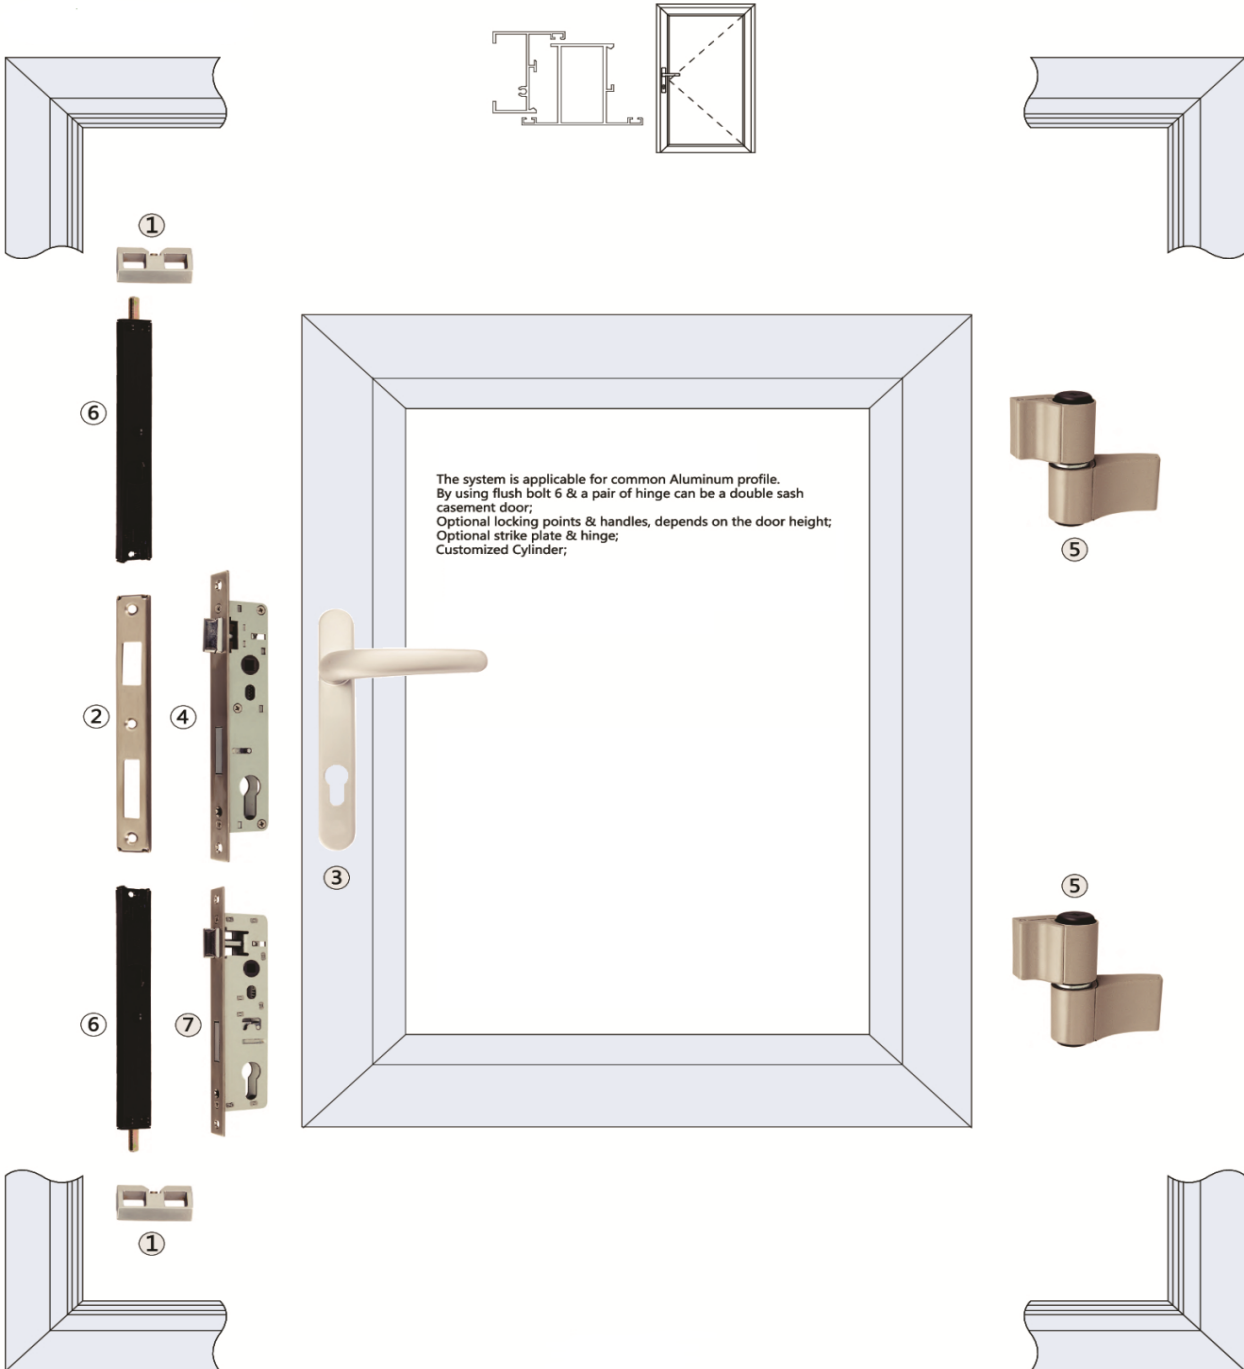

Code
AH1010LJWPKC01
Complete Kit # 10

TILT & TURN WINDOW SERIES

- * The system is applicable for standard European profile slot.
- * Optional handle, hinge & restrictors;
- * Optional tongue with various length;
- * Window frame and sash should be firm at the corner;
- * Attached Configuration only for reference.
- * Suggestion: Window height not exceeding 1.5 times than width.
- * The lock point is eccentric & adjustable, good for installing.
- * The lock point is added Nylon block, which play a mute effect.
- * The hinge is eccentric & adjustable, good for installing.

Code
AH1013LJWPKC04
Complete Kit # 13

TILT & TURN WINDOW SERIES

Code
AH1014LJWPKC05
Complete Kit # 14

AWNING WINDOW SERIES

Code
AH1015LJXXC01
Complete Kit # 15

AWNING WINDOW SERIES

The system is applicable for standard European Awning Window.
 Optional handle & locking points, can be Customized;
 Optional tongue with various length;
 Window frame and sash should be firm at the corner;
 To achieve the optimum results, hinge should be accorded to window's weight.

Code
AH1016LJXXC02
Complete Kit # 16

AWNING WINDOW SERIES

Code
AH1017LJXXC03
Complete Kit # 17

HINGED DOOR SERIES

Code
AH1018LJPKM01
Complete Kit # 18

HINGED DOOR SERIES

Code
AH1019LJPKML02
Complete Kit # 19

LIFTING & SLIDING DOOR SERIES

Code
AH1020LJTSTLM01
Complete Kit # 20

LIFTING & SLIDING DOOR SERIES

Code
AH1021LJTSTLM02
Complete Kit # 21

SLIDING DOOR SERIES

Code
AH1022LJWSL01
Complete Kit # 22