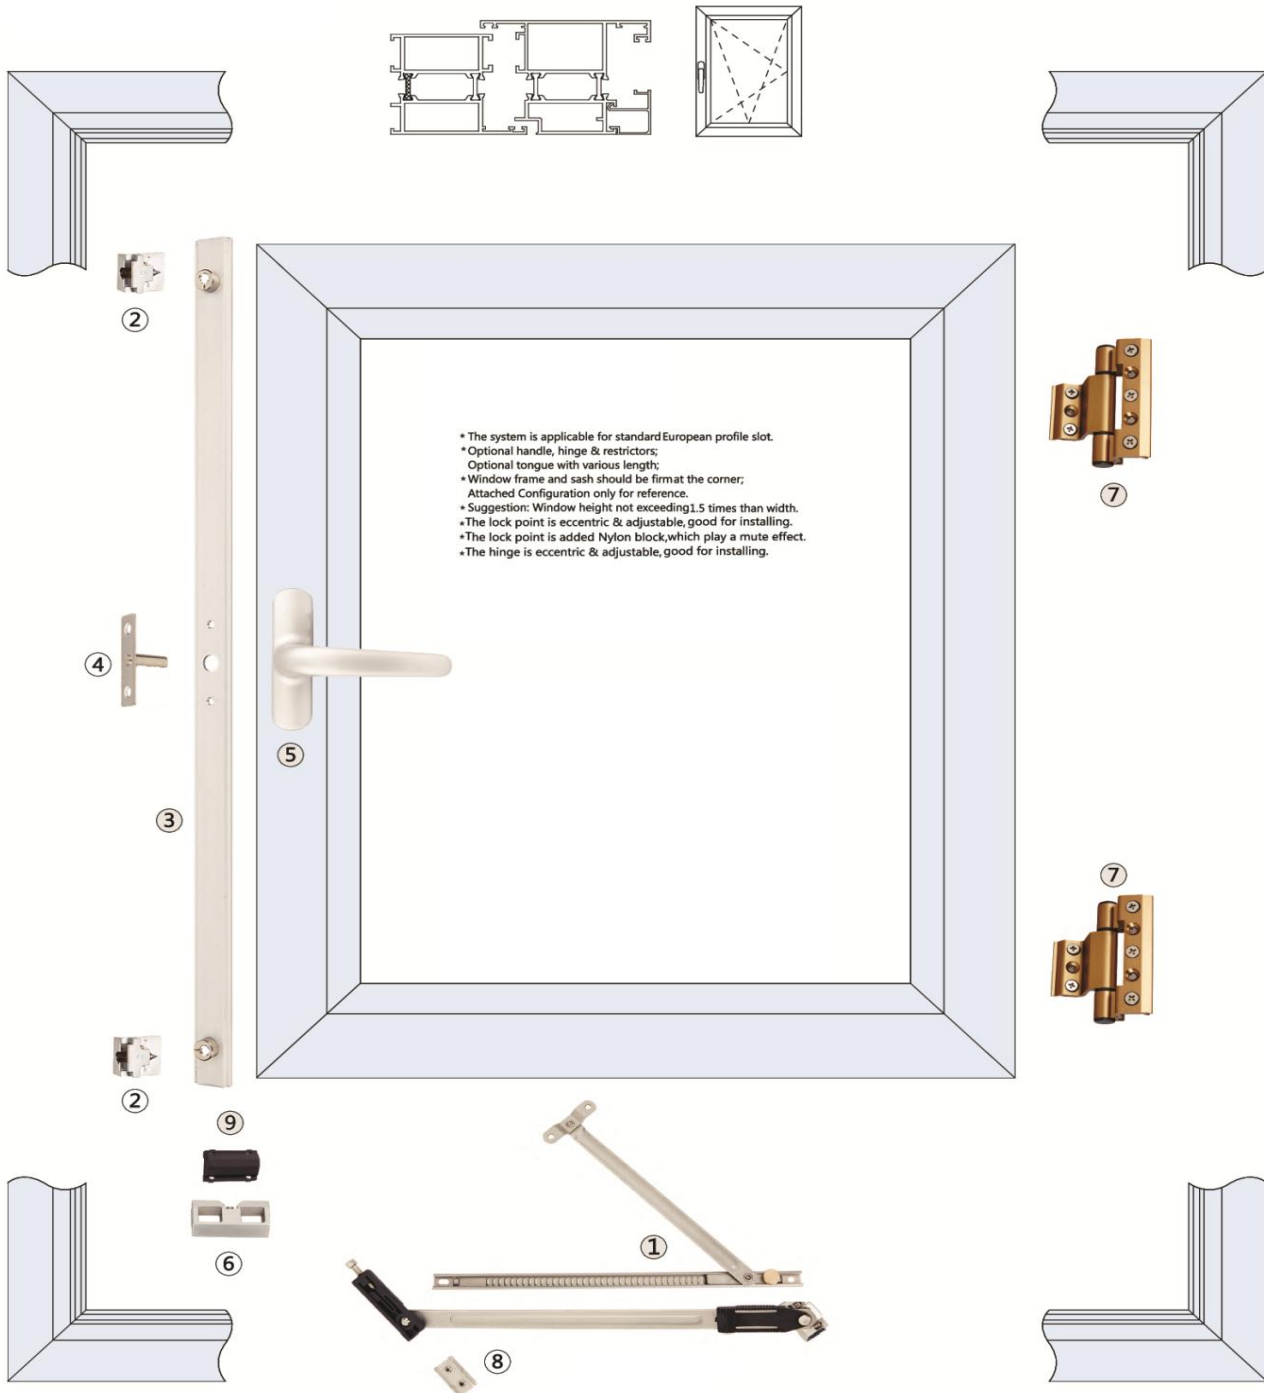

TILT & TURN WINDOW SERIES

Code
AH1011LJWPKC02
Complete Kit # 11