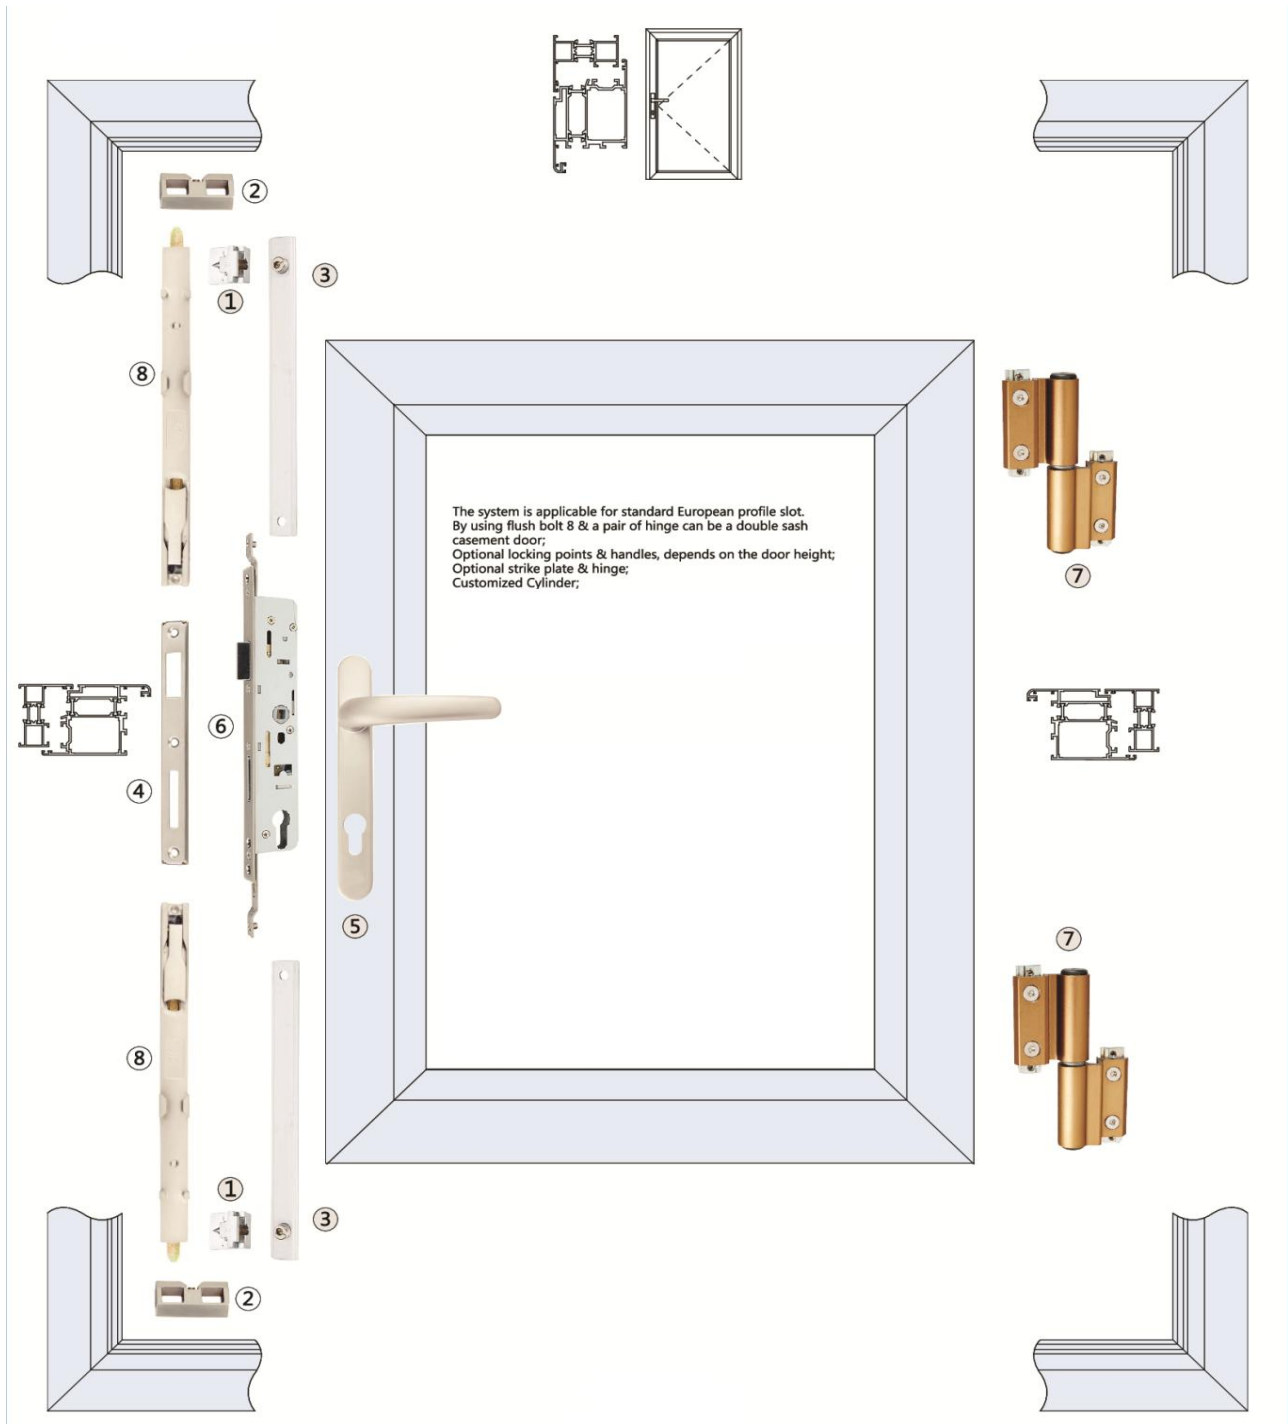

HINGED DOOR SERIES

Code
AH1018LJPKM01
Complete Kit # 18