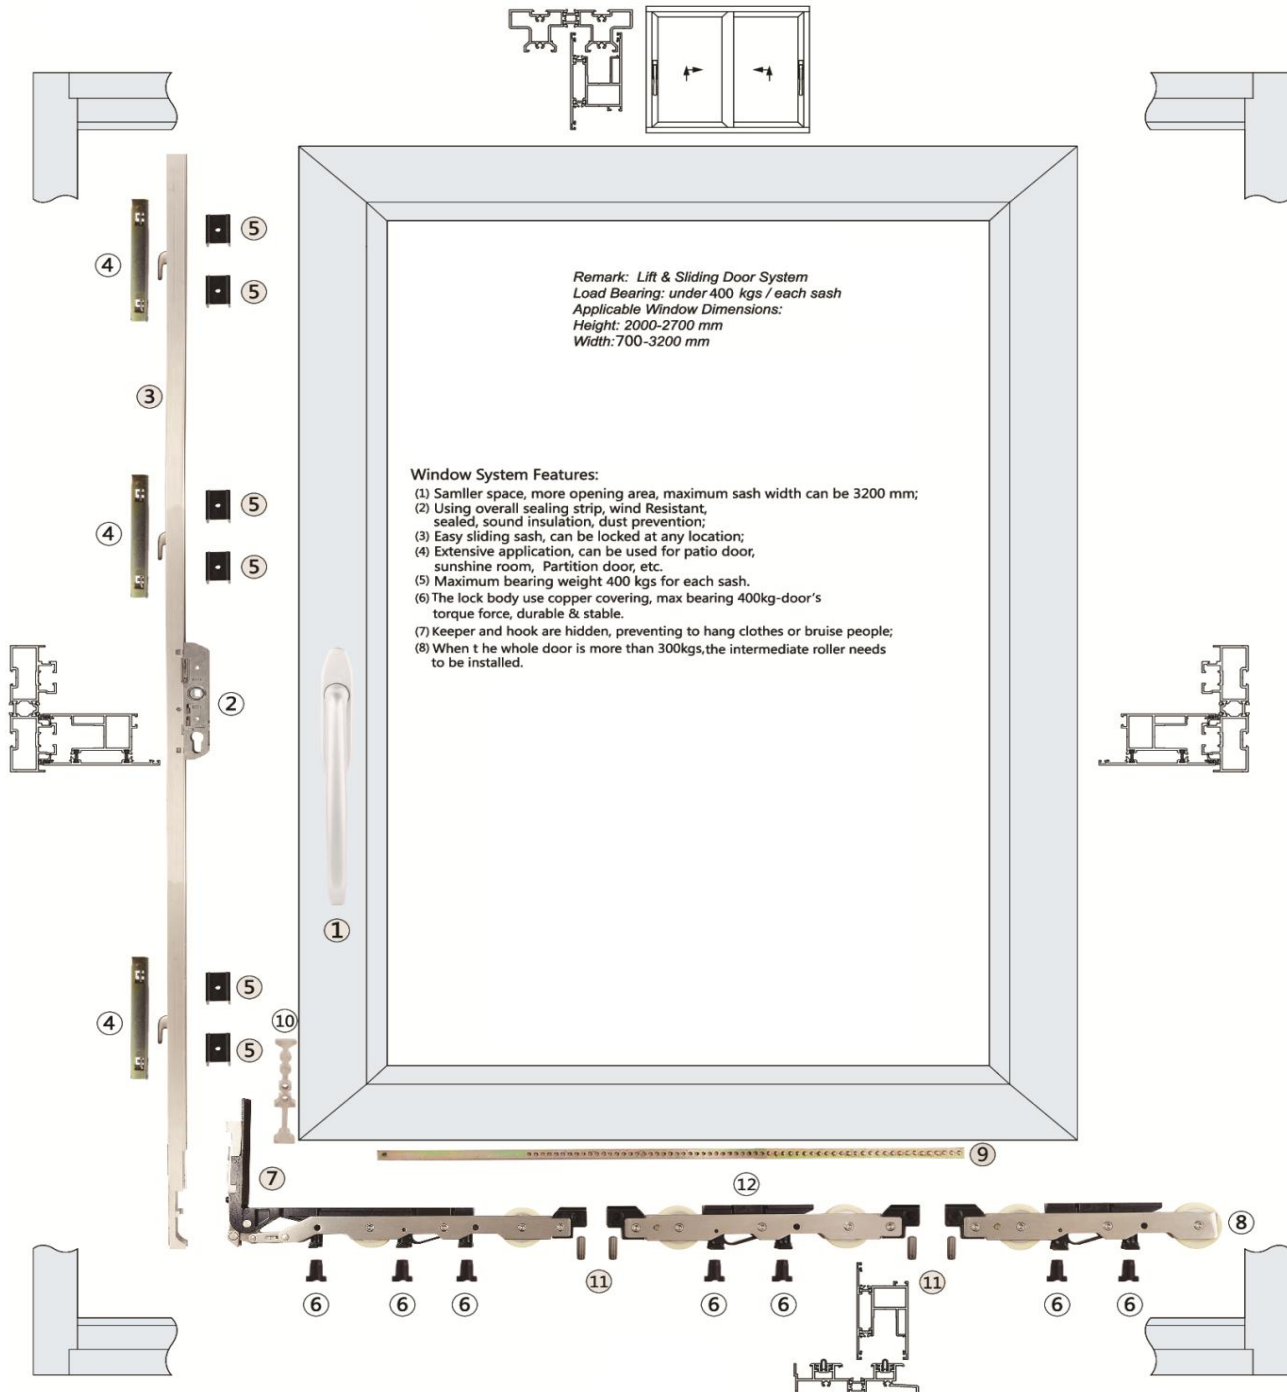

Code
AH1010LJWPKC01
Complete Kit # 10

TILT & TURN WINDOW SERIES

- * The system is applicable for standard European profile slot.
- * Optional handle, hinge & restrictors;
- * Optional tongue with various length;
- * Window frame and sash should be firm at the corner;
- * Attached Configuration only for reference.
- * Suggestion: Window height not exceeding 1.5 times than width.
- * The lock point is eccentric & adjustable, good for installing.
- * The lock point is added Nylon block, which play a mute effect.
- * The hinge is eccentric & adjustable, good for installing.

Code
AH1013LJWPKC04
Complete Kit # 13

TILT & TURN WINDOW SERIES

Code
AH1014LJWPKC05
Complete Kit # 14

AWNING WINDOW SERIES

Code
AH1015LJXXC01
Complete Kit # 15

AWNING WINDOW SERIES

The system is applicable for standard European Awning Window.
 Optional handle & locking points, can be Customized;
 Optional tongue with various length;
 Window frame and sash should be firm at the corner;
 To achieve the optimum results, hinge should be accorded to window's weight.

Code
AH1016LJXXC02
Complete Kit # 16

AWNING WINDOW SERIES

Code
AH1017LJXXC03
Complete Kit # 17

HINGED DOOR SERIES

Code
AH1018LJPKM01
Complete Kit # 18

HINGED DOOR SERIES

Code
AH1019LJPKML02
Complete Kit # 19

LIFTING & SLIDING DOOR SERIES

Code
AH1020LJTSTLM01
Complete Kit # 20

LIFTING & SLIDING DOOR SERIES

Code
AH1021LJTSTLM02
Complete Kit # 21

SLIDING DOOR SERIES

Code
AH1022LJWSL01
Complete Kit # 22