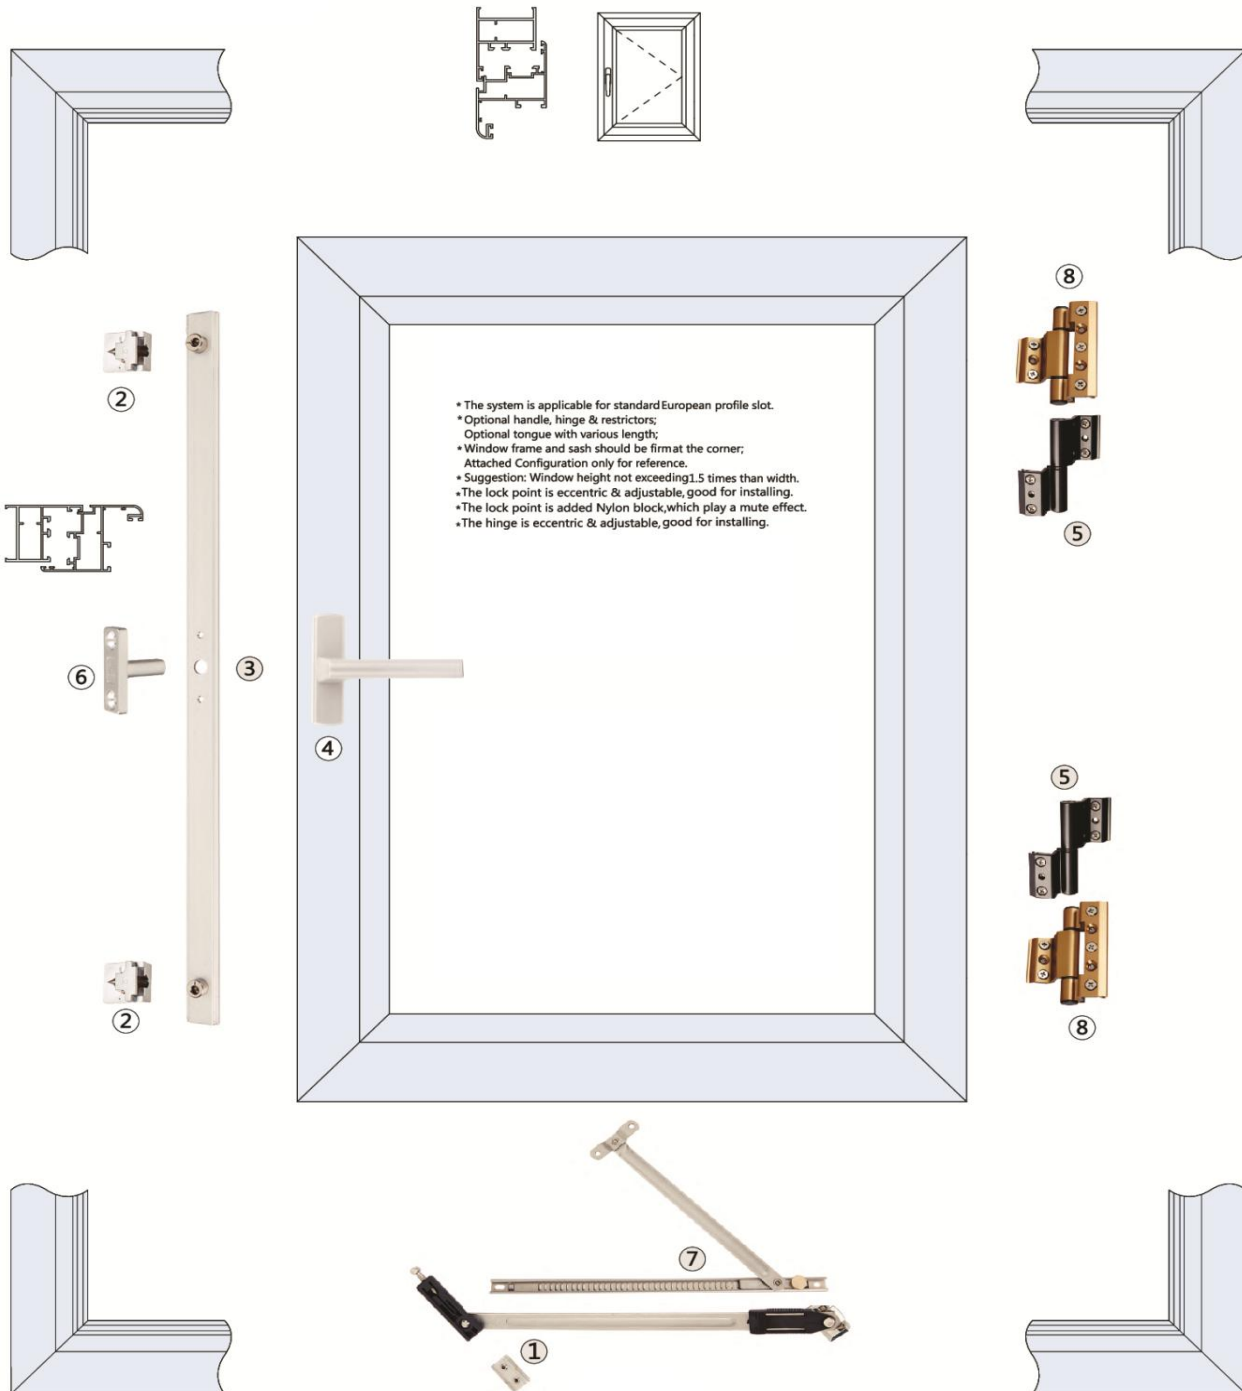

TILT & TURN WINDOW SERIES

Code
AH1006LJNPKC01
Complete Kit # 6

TILT & TURN WINDOW SERIES

Code
AH1007LJNPKC02
Complete Kit #7

TILT & TURN WINDOW SERIES

Code
AH1008LJNPKC03
Complete Kit # 8

TILT & TURN WINDOW SERIES

Code
AH1009LJWPKC
Complete Kit # 9

TILT & TURN WINDOW SERIES

- * The system is applicable for standard European profile slot.
- * Optional handle, hinge & restrictors;
- * Optional tongue with various length;
- * Window frame and sash should be firm at the corner;
- Attached Configuration only for reference.
- * Suggestion: Window height not exceeding 1.5 times than width.
- * The lock point is eccentric & adjustable, good for installing.
- * The lock point is added Nylon block, which play a mute effect.
- * The hinge is eccentric & adjustable, good for installing.

Code
AH1010LJWPKC01
Complete Kit # 10

TILT & TURN WINDOW SERIES

- * The system is applicable for standard European profile slot.
- * Optional handle, hinge & restrictors;
- * Optional tongue with various length;
- * Window frame and sash should be firm at the corner;
- * Attached Configuration only for reference.
- * Suggestion: Window height not exceeding 1.5 times than width.
- * The lock point is eccentric & adjustable, good for installing.
- * The lock point is added Nylon block, which play a mute effect.
- * The hinge is eccentric & adjustable, good for installing.

Code
AH1011LJWPKC02
Complete Kit # 11

TILT & TURN WINDOW SERIES

Code
AH1012LJWPKC03
Complete Kit # 12

TILT & TURN WINDOW SERIES

- The system is suitable for non-European standard slot.
- Optional handle, hinge & restrictors;
- Optional tongue with various length;
- Window frame and sash should be firm at the corner;
- Attached Configuration only for reference. Suggestion: Window height not exceeding 1.5 times than width.
- The lock point is eccentric & adjustable, good for installing.
- The lock point is added Nylon block, which play a mute effect.
- The friction hinge use S.S304 material, anti-corrosion.