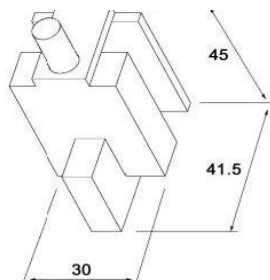

Patch Fittings

Code
GH2136BL86K

Code
GH2137BL43S

Code
GH2139BL911S