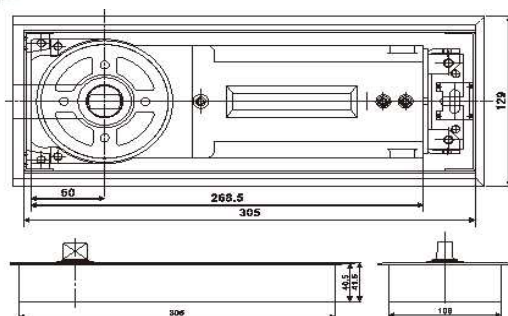

GHFSZR300	
Power Size	EN2/EN3/EN4
Width of Door Max	850/950/1100 mm
Weight of Door	40 / 60 / 80 kgs
Open Degrees	130 deg.
Weight of Body	5.200 kgs
Durability Test	500.000 cycles