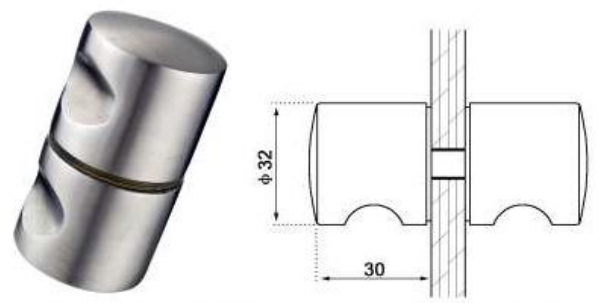

Code
GH554LBK04