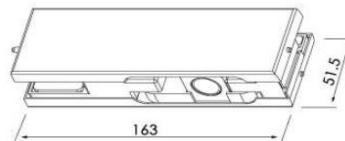

Code

GH2101BLBT20