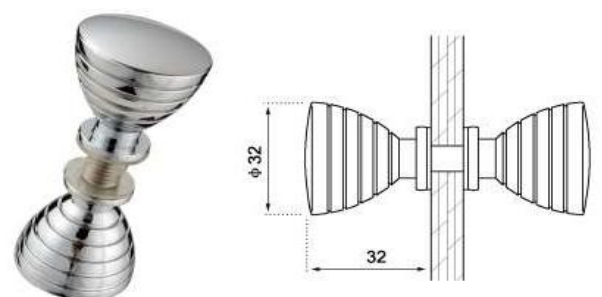

Code
GH556LBK06

Finishes :

Polished - **Satin** - **PVD** - **RAL Colors**