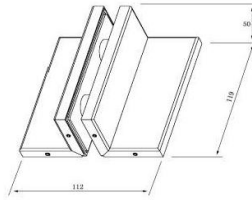

Patch Fittings

Code

GH2110BLBT94