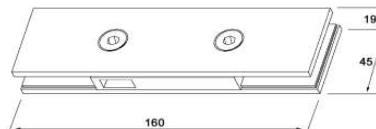

Code

GH2117BLST10