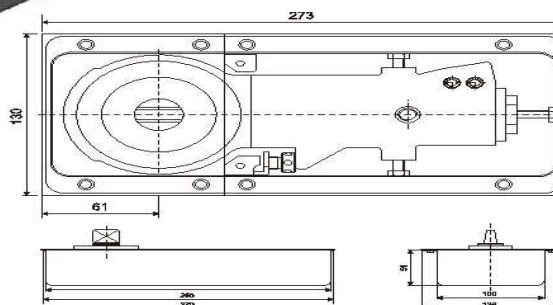

FLOOR SPRINGS

GHFSZ75V	
Power Size	EN2
Door Width	850 / 1100 mm
Weight of Door	40 / 80 kgs
Open Degrees	180 deg.
Weight of Body	4.500 kgs
Durability Test	500.000 cycles

GHFSZC80	
Power Size	EN5/EN6
Door Width	1250 / 1400 mm
Weight of Door	100 / 120 kgs
Open Degrees	180 deg.
Weight of Body	8.000 kgs
Durability Test	500.000 cycles

GHFSZ72	
Power Size	EN2/EN3
Width of Door Max	850 / 950 mm
Weight of Door	40 / 60 kgs
Open Degrees	130 deg.
Weight of Body	4.200 kgs
Durability Test	500.000 cycles

FLOOR SPRINGS

GHFSZ78	
Power Size	EN2/EN3/EN4
Door Width	850/950/1100 mm
Weight of Door	40 / 60 / 80 kgs
Open Degrees	180 deg.
Weight of Body	4.300 kgs
Durability Test	500.000 cycles

GHFSZC818	
Power Size	EN3
Door Width	950 mm
Weight of Door	60 kgs
Open Degrees	120 deg.
Weight of Body	4.800 kgs
Durability Test	500.000 cycles

GHFSZ220	
Power Size	EN2/EN3
Width of Door Max	850 / 950 mm
Weight of Door	40 / 60 kgs
Open Degrees	115 deg.
Weight of Body	4.500 kgs
Durability Test	500.000 cycles