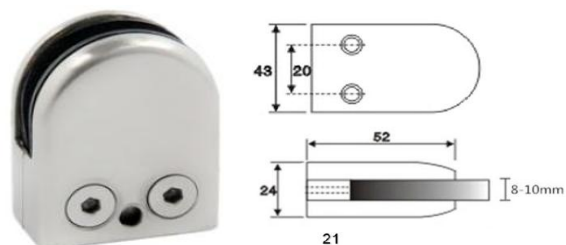

GHHEL266S

Trendy Hardware with Passion

Range 11
Railing Systems

www.domusitalya.com

info@domusitalya.com

RAILING FITTINGS

GHHEL7100

GHHEL7200