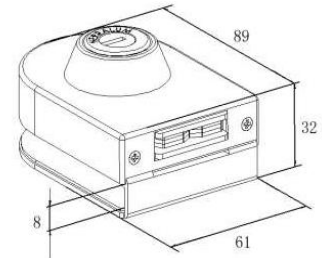

Code
GH2137BL43S