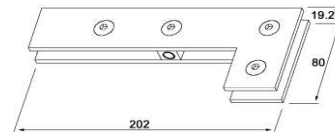

Code

GH2120BLST40