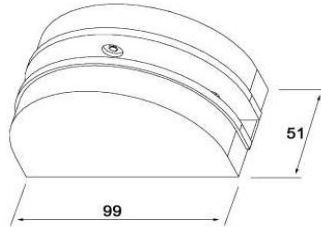

Patch Fittings

Code
GH2136BL86K