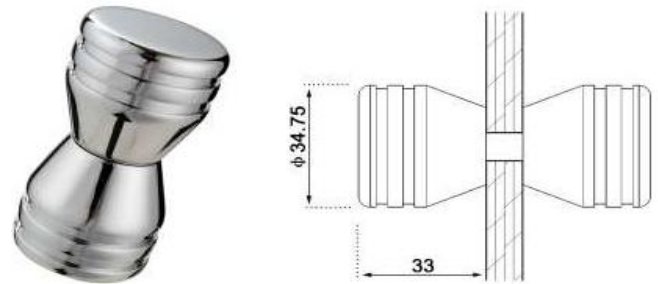

Code
GH561LBK10

Code
GH562LBK11

Finishes :

Polished - Satin - PVD - RAL Colors

PULL KNOBS

Available in :

SS201 - SS304 - SS316

Code
GH563LBK13