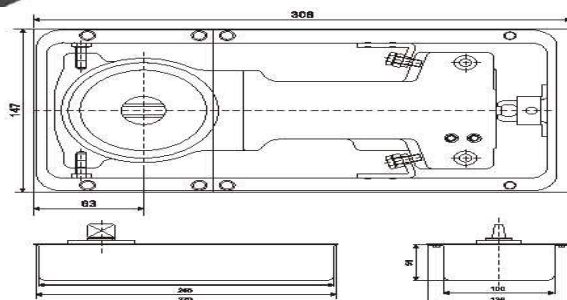

FLOOR SPRINGS

GHFSZ222	
Power Size	EN3
Door Width	950 mm
Weight of Door	60 kgs
Open Degrees	120 deg.
Weight of Body	4.800 kgs
Durability Test	500.000 cycles