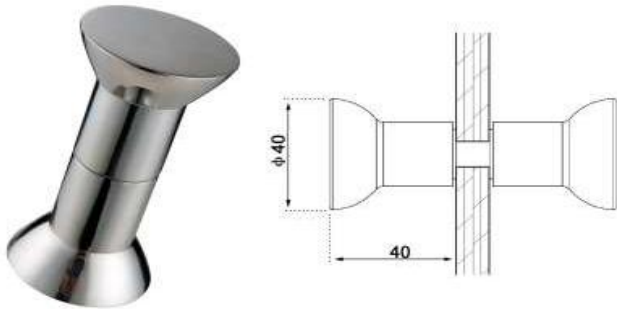

Code
GH561LBK10

Code
GH562LBK11

Finishes :

Polished - Satin - PVD - RAL Colors

PULL KNOBS

Available in :

SS201 - SS304 - SS316

Code
GH563LBK13