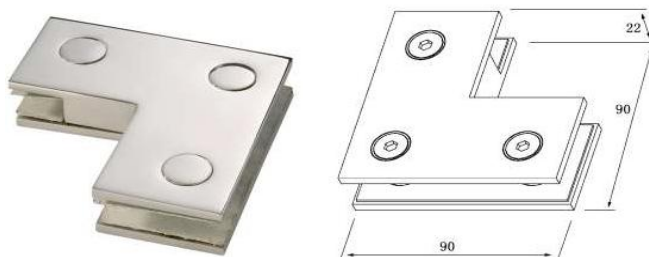

Code
GH2125BLBM60AW