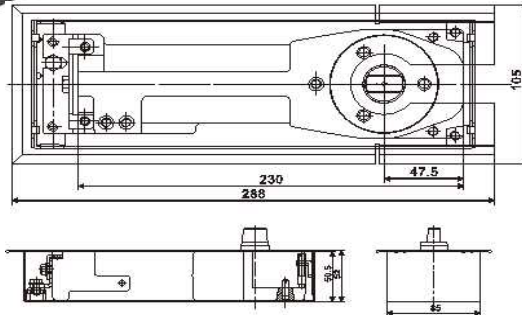

FLOOR SPRINGS

GHFSZ75V	
Power Size	EN2
Door Width	850 / 1100 mm
Weight of Door	40 / 80 kgs
Open Degrees	180 deg.
Weight of Body	4.500 kgs
Durability Test	500.000 cycles

GHFSZC80	
Power Size	EN5/EN6
Door Width	1250 / 1400 mm
Weight of Door	100 / 120 kgs
Open Degrees	180 deg.
Weight of Body	8.000 kgs
Durability Test	500.000 cycles

GHFSZ72	
Power Size	EN2/EN3
Width of Door Max	850 / 950 mm
Weight of Door	40 / 60 kgs
Open Degrees	130 deg.
Weight of Body	4.200 kgs
Durability Test	500.000 cycles

FLOOR SPRINGS

GHFSZ78	
Power Size	EN2/EN3/EN4
Door Width	850/950/1100 mm
Weight of Door	40 / 60 / 80 kgs
Open Degrees	180 deg.
Weight of Body	4.300 kgs
Durability Test	500.000 cycles

GHFSZC818	
Power Size	EN3
Door Width	950 mm
Weight of Door	60 kgs
Open Degrees	120 deg.
Weight of Body	4.800 kgs
Durability Test	500.000 cycles

GHFSZ220	
Power Size	EN2/EN3
Width of Door Max	850 / 950 mm
Weight of Door	40 / 60 kgs
Open Degrees	115 deg.
Weight of Body	4.500 kgs
Durability Test	500.000 cycles