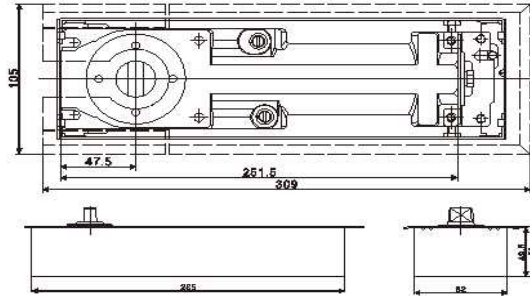

Section 2
Glass Hardware

Trendy Hardware with Passion

Range 1
FLOOR SPRING CLOSERS

www.domusitalya.com

info@domusitalya.com

FLOOR SPRINGS

GHFSZC208	
Power Size	EN2 / EN3
Door Width	850 mm / 950 mm
Weight of Door	40 / 60 kgs
Open Degrees	120 deg.
Weight of Body	4.500 kgs
Durability Test	500.000 cycles

FLOOR SPRINGS

GHFSZ75V	
Power Size	EN2
Door Width	850 / 1100 mm
Weight of Door	40 / 80 kgs
Open Degrees	180 deg.
Weight of Body	4.500 kgs
Durability Test	500.000 cycles

GHFSZC80	
Power Size	EN5/EN6
Door Width	1250 / 1400 mm
Weight of Door	100 / 120 kgs
Open Degrees	180 deg.
Weight of Body	8.000 kgs
Durability Test	500.000 cycles