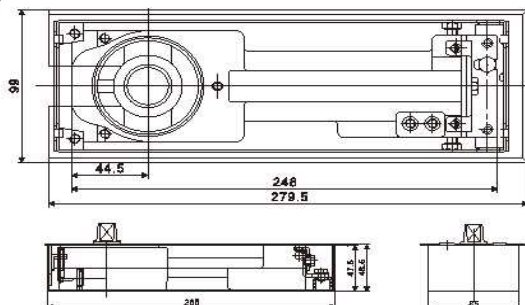

Section 2
Glass Hardware

Trendy Hardware with Passion

Range 1
FLOOR SPRING CLOSERS

www.domusitalya.com

info@domusitalya.com

FLOOR SPRINGS

GHFSZC208	
Power Size	EN2 / EN3
Door Width	850 mm / 950 mm
Weight of Door	40 / 60 kgs
Open Degrees	120 deg.
Weight of Body	4.500 kgs
Durability Test	500.000 cycles

GHFSZC300	
Power Size	EN2/EN3/EN4/EN5
Door Width	850/950/1100/1250
Weight of Door	40/60/80/100 kgs
Open Degrees	130 deg.
Weight of Body	5.200 kgs
Durability Test	500.000 cycles

GHFSZR300	
Power Size	EN2/EN3/EN4
Width of Door Max	850/950/1100 mm
Weight of Door	40 / 60 / 80 kgs
Open Degrees	130 deg.
Weight of Body	5.200 kgs
Durability Test	500.000 cycles

FLOOR SPRINGS

GHFSZ75V	
Power Size	EN2
Door Width	850 / 1100 mm
Weight of Door	40 / 80 kgs
Open Degrees	180 deg.
Weight of Body	4.500 kgs
Durability Test	500.000 cycles

GHFSZC80	
Power Size	EN5/EN6
Door Width	1250 / 1400 mm
Weight of Door	100 / 120 kgs
Open Degrees	180 deg.
Weight of Body	8.000 kgs
Durability Test	500.000 cycles

GHFSZ72	
Power Size	EN2/EN3
Width of Door Max	850 / 950 mm
Weight of Door	40 / 60 kgs
Open Degrees	130 deg.
Weight of Body	4.200 kgs
Durability Test	500.000 cycles

FLOOR SPRINGS

GHFSZ78	
Power Size	EN2/EN3/EN4
Door Width	850/950/1100 mm
Weight of Door	40 / 60 / 80 kgs
Open Degrees	180 deg.
Weight of Body	4.300 kgs
Durability Test	500.000 cycles