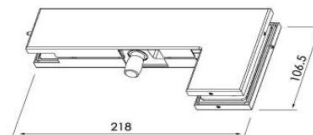

Code

GH2103BLBT40