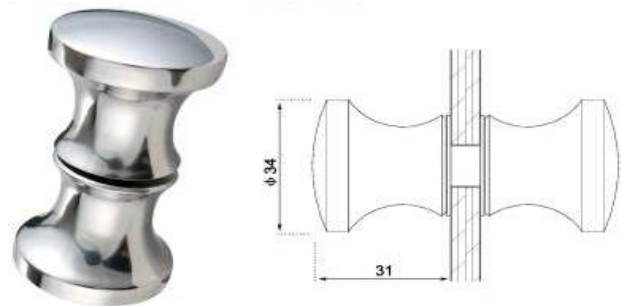

Code
GH566LBK16