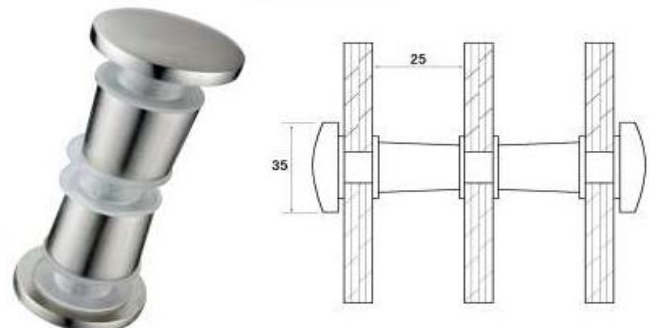

Code
GH562LBK11

Finishes :

Polished - Satin - PVD - RAL Colors