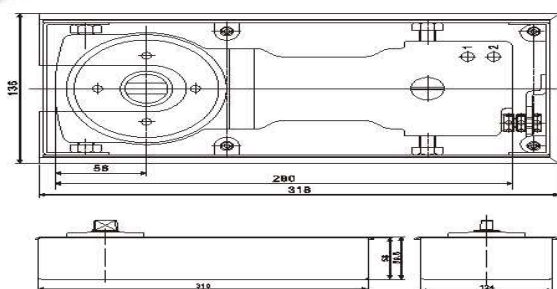

GHFSZ72	
Power Size	EN2/EN3
Width of Door Max	850 / 950 mm
Weight of Door	40 / 60 kgs
Open Degrees	130 deg.
Weight of Body	4.200 kgs
Durability Test	500.000 cycles

FLOOR SPRINGS

GHFSZ78	
Power Size	EN2/EN3/EN4
Door Width	850/950/1100 mm
Weight of Door	40 / 60 / 80 kgs
Open Degrees	180 deg.
Weight of Body	4.300 kgs
Durability Test	500.000 cycles

GHFSZC818	
Power Size	EN3
Door Width	950 mm
Weight of Door	60 kgs
Open Degrees	120 deg.
Weight of Body	4.800 kgs
Durability Test	500.000 cycles

GHFSZ220	
Power Size	EN2/EN3
Width of Door Max	850 / 950 mm
Weight of Door	40 / 60 kgs
Open Degrees	115 deg.
Weight of Body	4.500 kgs
Durability Test	500.000 cycles

FLOOR SPRINGS

GHFSZ222	
Power Size	EN3
Door Width	950 mm
Weight of Door	60 kgs
Open Degrees	120 deg.
Weight of Body	4.800 kgs
Durability Test	500.000 cycles

GHFSZC322	
Power Size	EN3
Door Width	950 mm
Weight of Door	60 kgs
Open Degrees	120 deg.
Weight of Body	4.800 kgs
Durability Test	500.000 cycles

GHFSZ2400	
Power Size	EN5
Width of Door Max	1250 mm
Weight of Door	100 kgs
Open Degrees	120 deg.
Weight of Body	7.660 kgs
Durability Test	500.000 cycles

Trendy Hardware with Passion

Range 2
Patch Fittings