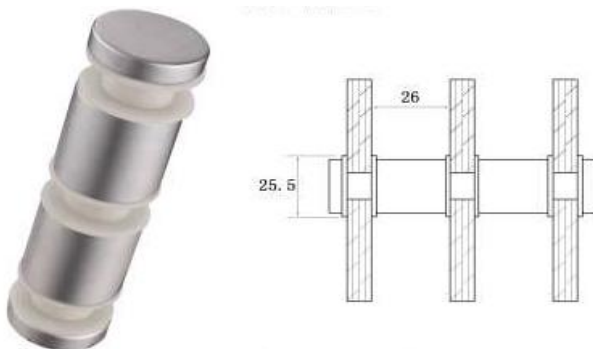

Polished - **Satin** - **PVD** - **RAL Colors**

PULL KNOBS

Available in :

SS201 - SS304 - SS316

Code
GH557LBK07

Code
GH558LBK08

Code
GH559LBK09

Code
GH560LBK12