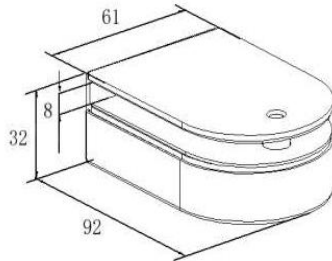

Code
GH2138BL43K