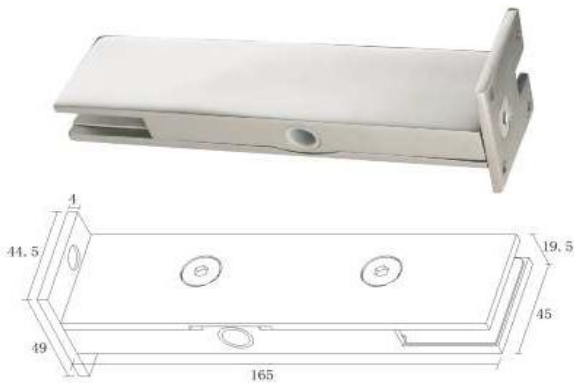

Code
GH2121BLBM30AW