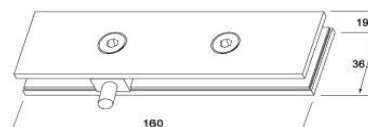

Code

GH2118BLST20