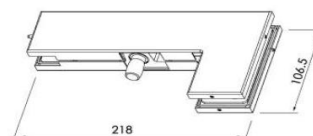

Code

GH2104BLBT30K