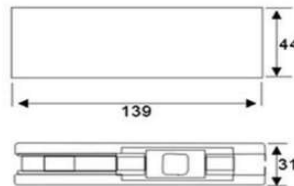

Code

GH2111BLCSM10