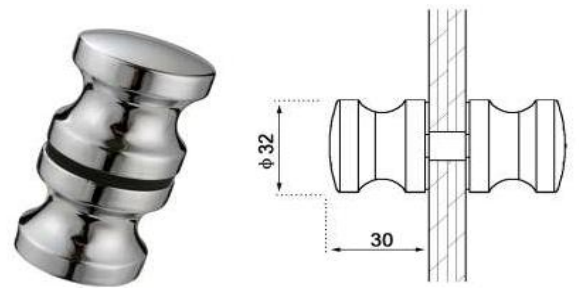

Code
GH552LBK02