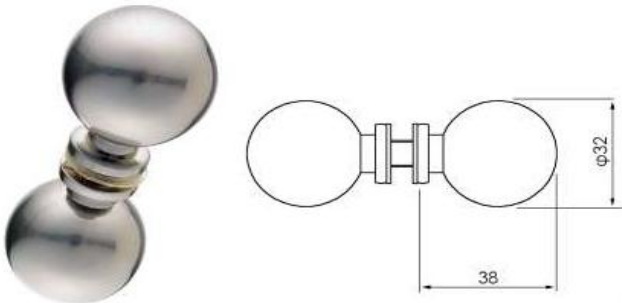

Code
GH553LBK03