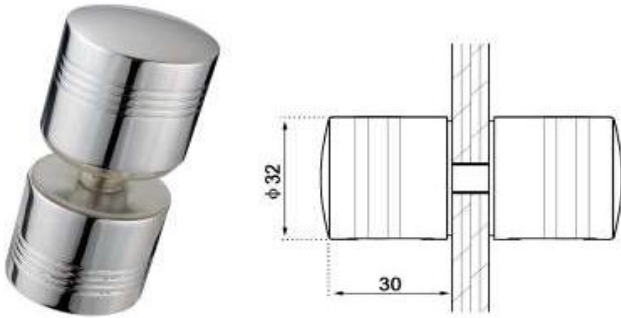

PULL KNOBS

Available in :

SS201 - SS304 - SS316

Code
GH557LBK07