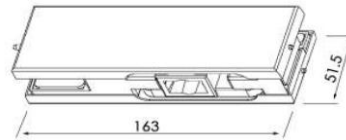

Patch Fittings

Code

GH2100BLBT10