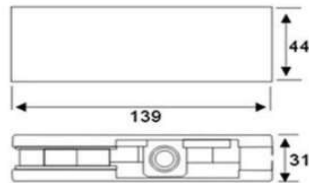

Code

GH2112BLCSM20