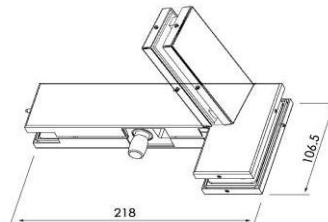

Code

GH2107BLBT41K