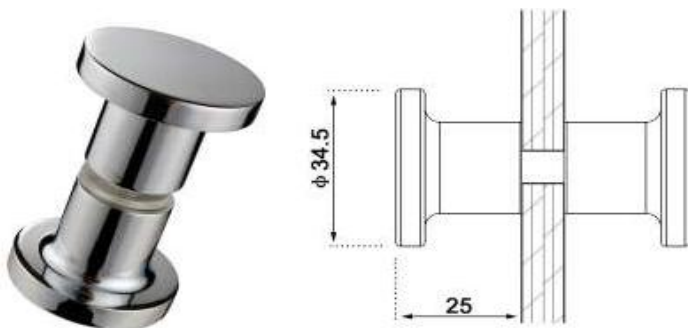

Code
GH567LBK17