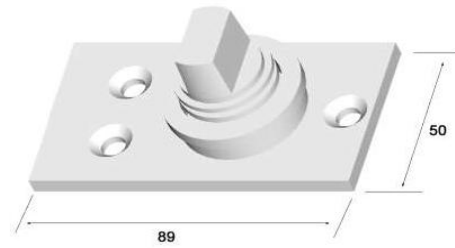

Code
GH2139BL911S