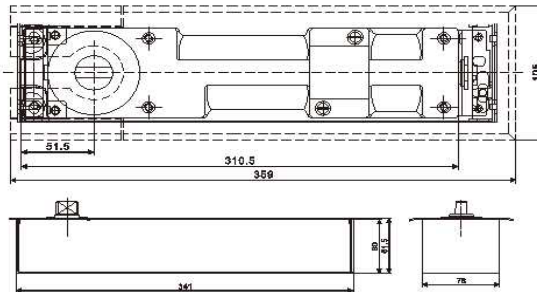

Section 2
Glass Hardware

Trendy Hardware with Passion

Range 1
FLOOR SPRING CLOSERS

www.domusitalya.com

info@domusitalya.com

FLOOR SPRINGS

GHFSZC208	
Power Size	EN2 / EN3
Door Width	850 mm / 950 mm
Weight of Door	40 / 60 kgs
Open Degrees	120 deg.
Weight of Body	4.500 kgs
Durability Test	500.000 cycles

GHFSZC300	
Power Size	EN2/EN3/EN4/EN5
Door Width	850/950/1100/1250
Weight of Door	40/60/80/100 kgs
Open Degrees	130 deg.
Weight of Body	5.200 kgs
Durability Test	500.000 cycles

GHFSZR300	
Power Size	EN2/EN3/EN4
Width of Door Max	850/950/1100 mm
Weight of Door	40 / 60 / 80 kgs
Open Degrees	130 deg.
Weight of Body	5.200 kgs
Durability Test	500.000 cycles

FLOOR SPRINGS

GHFSZ75V	
Power Size	EN2
Door Width	850 / 1100 mm
Weight of Door	40 / 80 kgs
Open Degrees	180 deg.
Weight of Body	4.500 kgs
Durability Test	500.000 cycles

GHFSZC80	
Power Size	EN5/EN6
Door Width	1250 / 1400 mm
Weight of Door	100 / 120 kgs
Open Degrees	180 deg.
Weight of Body	8.000 kgs
Durability Test	500.000 cycles

GHFSZ72	
Power Size	EN2/EN3
Width of Door Max	850 / 950 mm
Weight of Door	40 / 60 kgs
Open Degrees	130 deg.
Weight of Body	4.200 kgs
Durability Test	500.000 cycles

FLOOR SPRINGS

GHFSZ78	
Power Size	EN2/EN3/EN4
Door Width	850/950/1100 mm
Weight of Door	40 / 60 / 80 kgs
Open Degrees	180 deg.
Weight of Body	4.300 kgs
Durability Test	500.000 cycles