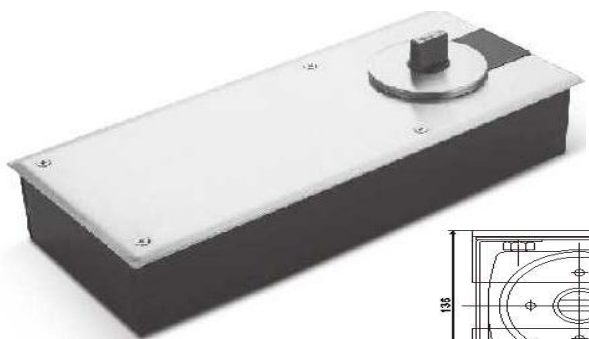

FLOOR SPRINGS

GHFSZ222	
Power Size	EN3
Door Width	950 mm
Weight of Door	60 kgs
Open Degrees	120 deg.
Weight of Body	4.800 kgs
Durability Test	500.000 cycles

GHFSZC322	
Power Size	EN3
Door Width	950 mm
Weight of Door	60 kgs
Open Degrees	120 deg.
Weight of Body	4.800 kgs
Durability Test	500.000 cycles