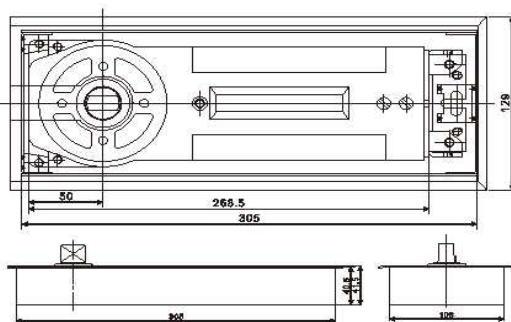

Section 2
Glass Hardware

Trendy Hardware with Passion

Range 1
FLOOR SPRING CLOSERS

www.domusitalya.com

info@domusitalya.com

FLOOR SPRINGS

GHFSZC208	
Power Size	EN2 / EN3
Door Width	850 mm / 950 mm
Weight of Door	40 / 60 kgs
Open Degrees	120 deg.
Weight of Body	4.500 kgs
Durability Test	500.000 cycles

FLOOR SPRINGS

GHFSZ75V	
Power Size	EN2
Door Width	850 / 1100 mm
Weight of Door	40 / 80 kgs
Open Degrees	180 deg.
Weight of Body	4.500 kgs
Durability Test	500.000 cycles

GHFSZC80	
Power Size	EN5/EN6
Door Width	1250 / 1400 mm
Weight of Door	100 / 120 kgs
Open Degrees	180 deg.
Weight of Body	8.000 kgs
Durability Test	500.000 cycles