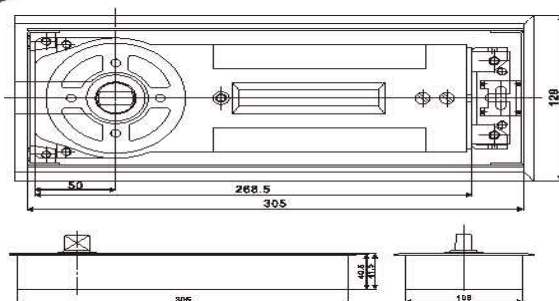

GHFSZ72	
Power Size	EN2/EN3
Width of Door Max	850 / 950 mm
Weight of Door	40 / 60 kgs
Open Degrees	130 deg.
Weight of Body	4.200 kgs
Durability Test	500.000 cycles

FLOOR SPRINGS

GHFSZ78	
Power Size	EN2/EN3/EN4
Door Width	850/950/1100 mm
Weight of Door	40 / 60 / 80 kgs
Open Degrees	180 deg.
Weight of Body	4.300 kgs
Durability Test	500.000 cycles

GHFSZC818	
Power Size	EN3
Door Width	950 mm
Weight of Door	60 kgs
Open Degrees	120 deg.
Weight of Body	4.800 kgs
Durability Test	500.000 cycles

GHFSZ220	
Power Size	EN2/EN3
Width of Door Max	850 / 950 mm
Weight of Door	40 / 60 kgs
Open Degrees	115 deg.
Weight of Body	4.500 kgs
Durability Test	500.000 cycles

FLOOR SPRINGS

GHFSZ222	
Power Size	EN3
Door Width	950 mm
Weight of Door	60 kgs
Open Degrees	120 deg.
Weight of Body	4.800 kgs
Durability Test	500.000 cycles

GHFSZC322	
Power Size	EN3
Door Width	950 mm
Weight of Door	60 kgs
Open Degrees	120 deg.
Weight of Body	4.800 kgs
Durability Test	500.000 cycles