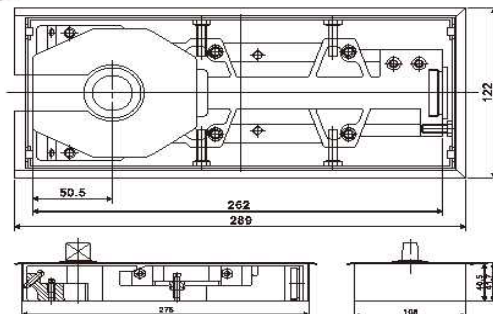

Section 2
Glass Hardware

Trendy Hardware with Passion

Range 1
FLOOR SPRING CLOSERS

www.domusitalya.com

info@domusitalya.com

FLOOR SPRINGS

GHFSZC208	
Power Size	EN2 / EN3
Door Width	850 mm / 950 mm
Weight of Door	40 / 60 kgs
Open Degrees	120 deg.
Weight of Body	4.500 kgs
Durability Test	500.000 cycles