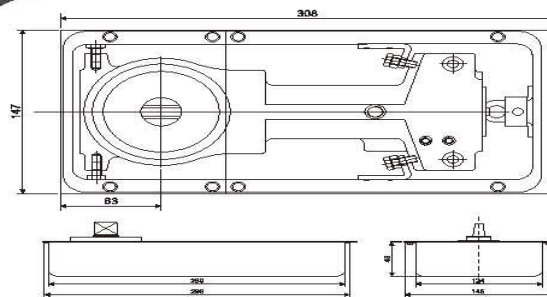

FLOOR SPRINGS

GHFSZ75V	
Power Size	EN2
Door Width	850 / 1100 mm
Weight of Door	40 / 80 kgs
Open Degrees	180 deg.
Weight of Body	4.500 kgs
Durability Test	500.000 cycles

GHFSZC80	
Power Size	EN5/EN6
Door Width	1250 / 1400 mm
Weight of Door	100 / 120 kgs
Open Degrees	180 deg.
Weight of Body	8.000 kgs
Durability Test	500.000 cycles

GHFSZ72	
Power Size	EN2/EN3
Width of Door Max	850 / 950 mm
Weight of Door	40 / 60 kgs
Open Degrees	130 deg.
Weight of Body	4.200 kgs
Durability Test	500.000 cycles

FLOOR SPRINGS

GHFSZ78	
Power Size	EN2/EN3/EN4
Door Width	850/950/1100 mm
Weight of Door	40 / 60 / 80 kgs
Open Degrees	180 deg.
Weight of Body	4.300 kgs
Durability Test	500.000 cycles