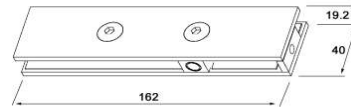

Code

GH2115BLBT42LR

Code

GH2119BLST30