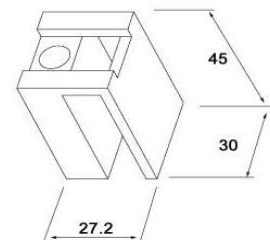

Patch Fittings

Code
GH2136BL86K

Code
GH2137BL43S

Code
GH2139BL911S