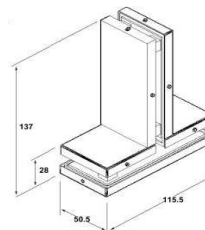

Code

GH2108BLBT71