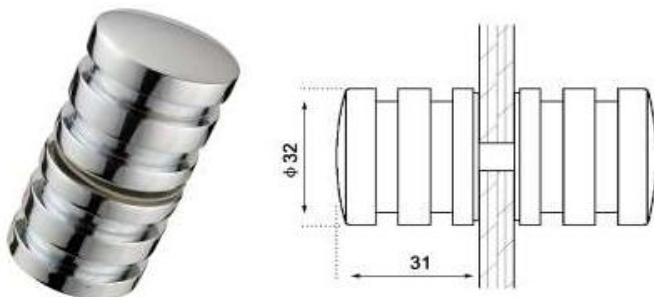

Code
GH555LBK05