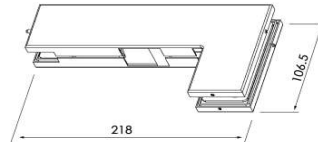

Patch Fittings

Code

GH2105BLBT40K