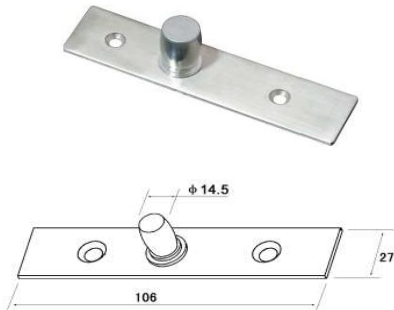

Patch Fittings

Code
GH2121BLB9124