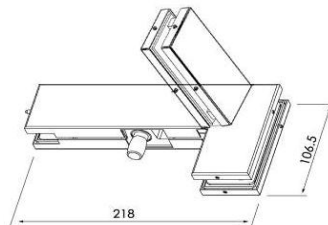

Code

GH2106BLBT41