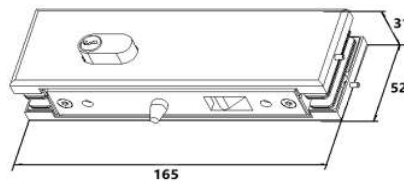

Code

GH2130BL38S