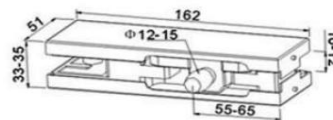

Code

GH2102BLBT30