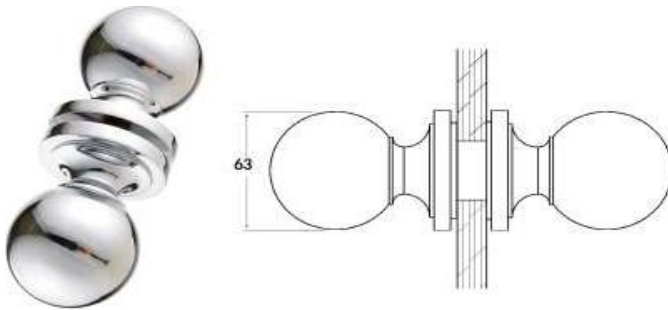

Polished - **Satin** - **PVD** - **RAL Colors**

PULL KNOBS

Available in :

SS201 - SS304 - SS316

Code
GH557LBK07

Code
GH558LBK08

Code
GH559LBK09

Code
GH560LBK12