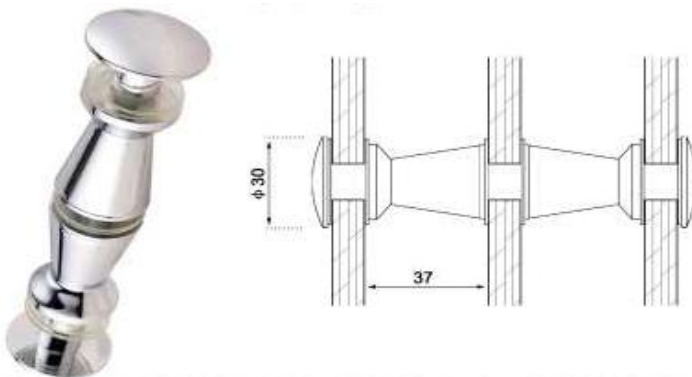

Code
GH565LBK14