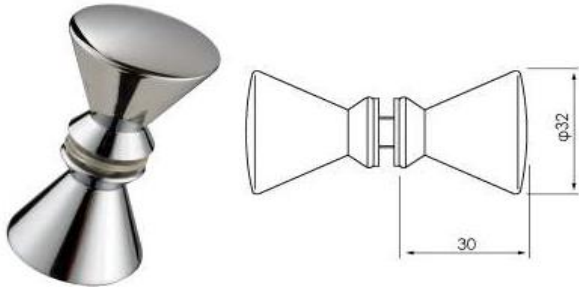

PULL KNOBS

Available in :

SS201 - SS304 - SS316

Code
GH551LBK01