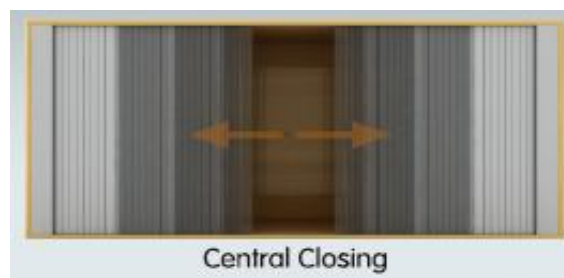

ALUMINUM layers

Anodized

White

Black

Stainless Steel layers

Brushed / Satin

MANUAL - ROLLER SHUTTER

KARSM01xxx

Width : 450 mm / 1800 mm

Height : 500 mm / 1500 mm

MOTORIZED - ROLLER SHUTTER

KARSE01xxx

Width : 450 mm / 1800 mm

Height : 500 mm / 1500 mm

MOTORIZED - ROLLER SHUTTER

KARSC01xxx