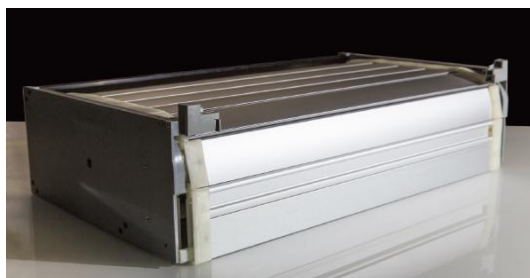

**Range 9
Cabinet Roller Shutters**

ROLLER SHUTTER FINISHES

PVC layers

White

Black

Blue

Silver

Wood Grains

ALUMINUM layers

Anodized

White

Black

Stainless Steel layers

Brushed / Satin

MANUAL - ROLLER SHUTTER

KARSM01xxx

Width : 450 mm / 1800 mm

Height : 500 mm / 1500 mm

MOTORIZED - ROLLER SHUTTER

KARSE01xxx

Width : 450 mm / 1800 mm

Height : 500 mm / 1500 mm

MOTORIZED - ROLLER SHUTTER

KARSC01xxx

Width : 450 mm / 1800 mm

Height : 500 mm / 1500 mm