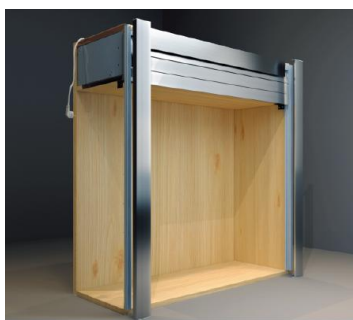

**Range 9
Cabinet Roller Shutters**

ROLLER SHUTTER FINISHES

PVC layers

White

Black

Blue

Silver

Wood Grains

ALUMINUM layers

Anodized

White

Black

Stainless Steel layers

Brushed / Satin

MANUAL - ROLLER SHUTTER

KARSM01xxx

Width : 450 mm / 1800 mm

Height : 500 mm / 1500 mm

MOTORIZED - ROLLER SHUTTER

KARSE01xxx

Width : 450 mm / 1800 mm

Height : 500 mm / 1500 mm

MOTORIZED - ROLLER SHUTTER

KARSC01xxx

Width : 450 mm / 1800 mm

Height : 500 mm / 1500 mm