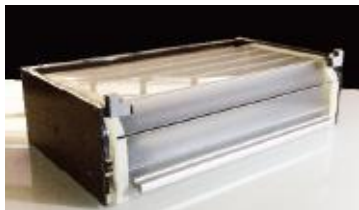

**Range 9
Cabinet Roller Shutters**

ROLLER SHUTTER FINISHES

PVC layers

White

Black

Blue

Silver

Wood Grains

ALUMINUM layers

Anodized

White

Black

Stainless Steel layers

Brushed / Satin

MANUAL - ROLLER SHUTTER

KARSM01xxx

Width : 450 mm / 1800 mm

Height : 500 mm / 1500 mm

MOTORIZED - ROLLER SHUTTER

KARSE01xxx

Width : 450 mm / 1800 mm

Height : 500 mm / 1500 mm

MOTORIZED - ROLLER SHUTTER

KARSC01xxx

Width : 450 mm / 1800 mm

Height : 500 mm / 1500 mm