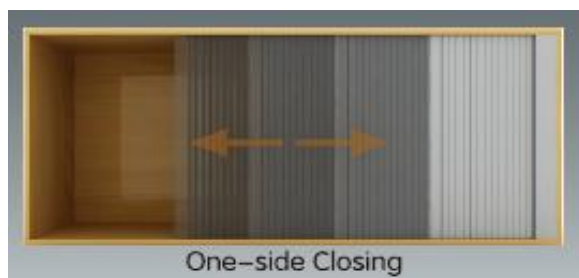

ALUMINUM layers

Anodized

White

Black

Stainless Steel layers

Brushed / Satin

MANUAL - ROLLER SHUTTER

KARSM01xxx

Width : 450 mm / 1800 mm

Height : 500 mm / 1500 mm

MOTORIZED - ROLLER SHUTTER

KARSE01xxx

Width : 450 mm / 1800 mm

Height : 500 mm / 1500 mm

MOTORIZED - ROLLER SHUTTER

KARSC01xxx

Width : 450 mm / 1800 mm

Height : 500 mm / 1500 mm