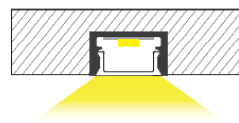

Trendy Hardware with Passion

**Range 8
Kitchen Lighting**

www.domusitalya.com

info@domusitalya.com

LINEAR LIGHTING

Code	Size	Voltage	Power	Light	Finish
KALLL05B	1000*16*16 mm	DC12V	9.6W/m	Day - Warm	Black
KALLL05S					Silver

Code	Size	Voltage	Power	Light	Finish
KALLL06B	1000*16*18.2 mm	DC12V	9.6W/m	Day - Warm	Black
KALLL06S					Silver

LINEAR LIGHTING

Code	Size	Voltage	Power	Light	Finish
KALLL07B	1000*12.5*8 mm	DC12V	4.8W/m	Day / Warm	Black
KALLL07S					Silver
KALLL07R					Brown