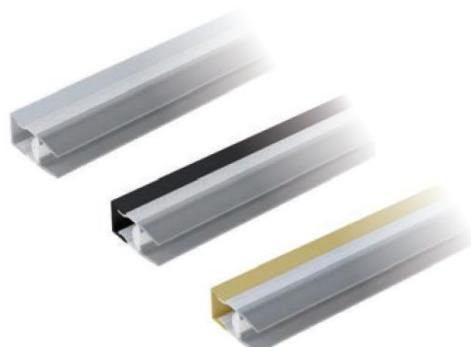

Trendy Hardware with Passion

**Range 8
Kitchen Lighting**

www.domusitalya.com

info@domusitalya.com

LINEAR LIGHTING

Code	Size	Voltage	Power	Light	Finish
KALLL05B	1000*16*16 mm	DC12V	9.6W/m	Day - Warm	Black
KALLL05S					Silver

Code	Size	Voltage	Power	Light	Finish
KALLL06B	1000*16*18.2 mm	DC12V	9.6W/m	Day - Warm	Black
KALLL06S					Silver

LINEAR LIGHTING

Code	Size	Voltage	Power	Light	Finish
KALLL07B	1000*12.5*8 mm	DC12V	4.8W/m	Day / Warm	Black
KALLL07S					Silver
KALLL07R					Brown

Code	Size	Voltage	Power	Light	Finish
KALLL08B	1000*25*12.5 mm	DC12V	4.8W/m	Day - Warm	Black
KALLL08S					Silver
KALLL08R					Brown

UNIT SPOT LIGHTING

Code	Voltage	Power	Light	Finish
KAUSL01	12 V	1.6 W	Day / Warm	Satin
KAUSL02	220 V	4.8 W		