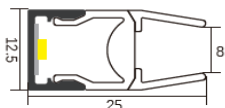

Trendy Hardware with Passion

**Range 8
Kitchen Lighting**

www.domusitalya.com

info@domusitalya.com

LINEAR LIGHTING

Code	Size	Voltage	Power	Light	Finish
KALLL05B	1000*16*16 mm	DC12V	9.6W/m	Day - Warm	Black
KALLL05S					Silver

Code	Size	Voltage	Power	Light	Finish
KALLL06B	1000*16*18.2 mm	DC12V	9.6W/m	Day - Warm	Black
KALLL06S					Silver

LINEAR LIGHTING

Code	Size	Voltage	Power	Light	Finish
KALLL07B	1000*12.5*8 mm	DC12V	4.8W/m	Day / Warm	Black
KALLL07S					Silver
KALLL07R					Brown

Code	Size	Voltage	Power	Light	Finish
KALLL08B	1000*25*12.5 mm	DC12V	4.8W/m	Day - Warm	Black
KALLL08S					Silver
KALLL08R					Brown

UNIT SPOT LIGHTING

Code	Voltage	Power	Light	Finish
KAUSL01	12 V	1.6 W	Day / Warm	Satin
KAUSL02	220 V	4.8 W		