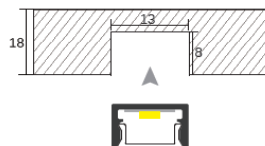

Trendy Hardware with Passion

**Range 8
Kitchen Lighting**

www.domusitalya.com

info@domusitalya.com

LINEAR LIGHTING

Code	Size	Voltage	Power	Light	Finish
KALLL05B	1000*16*16 mm	DC12V	9.6W/m	Day - Warm	Black
KALLL05S					Silver

Code	Size	Voltage	Power	Light	Finish
KALLL06B	1000*16*18.2 mm	DC12V	9.6W/m	Day - Warm	Black
KALLL06S					Silver

LINEAR LIGHTING

Code	Size	Voltage	Power	Light	Finish
KALLL07B	1000*12.5*8 mm	DC12V	4.8W/m	Day / Warm	Black
KALLL07S					Silver
KALLL07R					Brown

Code	Size	Voltage	Power	Light	Finish
KALLL08B	1000*25*12.5 mm	DC12V	4.8W/m	Day - Warm	Black
KALLL08S					Silver
KALLL08R					Brown

UNIT SPOT LIGHTING

Code	Voltage	Power	Light	Finish
KAUSL01	12 V	1.6 W	Day / Warm	Satin
KAUSL02	220 V	4.8 W		