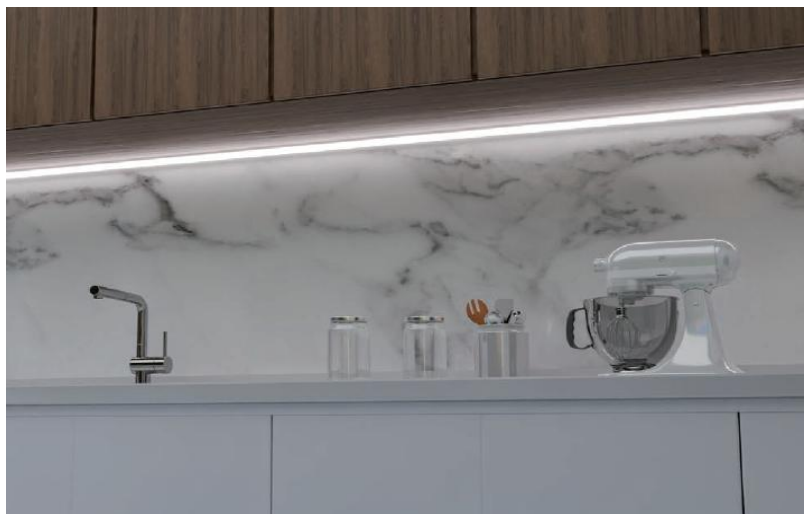

Trendy Hardware with Passion

**Range 8
Kitchen Lighting**

www.domusitalya.com

info@domusitalya.com

LINEAR LIGHTING

Code	Size	Voltage	Power	Light	Finish
KALLL05B	1000*16*16 mm	DC12V	9.6W/m	Day - Warm	Black
KALLL05S					Silver