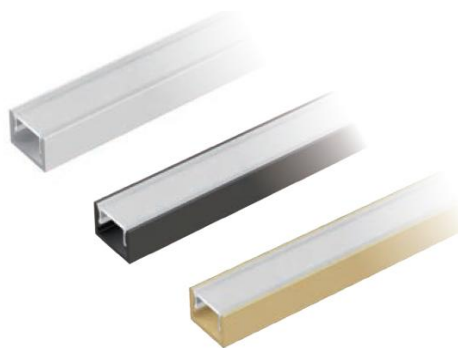

Trendy Hardware with Passion

**Range 8
Kitchen Lighting**

www.domusitalya.com

info@domusitalya.com

LINEAR LIGHTING

Code	Size	Voltage	Power	Light	Finish
KALLL05B	1000*16*16 mm	DC12V	9.6W/m	Day - Warm	Black
KALLL05S					Silver

Code	Size	Voltage	Power	Light	Finish
KALLL06B	1000*16*18.2 mm	DC12V	9.6W/m	Day - Warm	Black
KALLL06S					Silver

LINEAR LIGHTING

Code	Size	Voltage	Power	Light	Finish
KALLL07B	1000*12.5*8 mm	DC12V	4.8W/m	Day / Warm	Black
KALLL07S					Silver
KALLL07R					Brown

Code	Size	Voltage	Power	Light	Finish
KALLL08B	1000*25*12.5 mm	DC12V	4.8W/m	Day - Warm	Black
KALLL08S					Silver
KALLL08R					Brown

UNIT SPOT LIGHTING

Code	Voltage	Power	Light	Finish
KAUSL01	12 V	1.6 W	Day / Warm	Satin
KAUSL02	220 V	4.8 W		