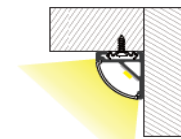

Code	Size	Voltage	Power	Light	Finish
KALLL06B	1000*16*18.2 mm	DC12V	9.6W/m	Day - Warm	Black
KALLL06S					Silver

LINEAR LIGHTING

Code	Size	Voltage	Power	Light	Finish
KALLL07B	1000*12.5*8 mm	DC12V	4.8W/m	Day / Warm	Black
KALLL07S					Silver
KALLL07R					Brown