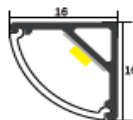

Trendy Hardware with Passion

**Range 8
Kitchen Lighting**

www.domusitalya.com

info@domusitalya.com

LINEAR LIGHTING

Code	Size	Voltage	Power	Light	Finish
KALLL05B	1000*16*16 mm	DC12V	9.6W/m	Day - Warm	Black
KALLL05S					Silver

Code	Size	Voltage	Power	Light	Finish
KALLL06B	1000*16*18.2 mm	DC12V	9.6W/m	Day - Warm	Black
KALLL06S					Silver

LINEAR LIGHTING

Code	Size	Voltage	Power	Light	Finish
KALLL07B	1000*12.5*8 mm	DC12V	4.8W/m	Day / Warm	Black
KALLL07S					Silver
KALLL07R					Brown