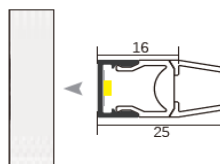

Trendy Hardware with Passion

**Range 8
Kitchen Lighting**

www.domusitalya.com

info@domusitalya.com

LINEAR LIGHTING

Code	Size	Voltage	Power	Light	Finish
KALLL05B	1000*16*16 mm	DC12V	9.6W/m	Day - Warm	Black
KALLL05S					Silver

Code	Size	Voltage	Power	Light	Finish
KALLL06B	1000*16*18.2 mm	DC12V	9.6W/m	Day - Warm	Black
KALLL06S					Silver

LINEAR LIGHTING

Code	Size	Voltage	Power	Light	Finish
KALLL07B	1000*12.5*8 mm	DC12V	4.8W/m	Day / Warm	Black
KALLL07S					Silver
KALLL07R					Brown

Code	Size	Voltage	Power	Light	Finish
KALLL08B	1000*25*12.5 mm	DC12V	4.8W/m	Day - Warm	Black
KALLL08S					Silver
KALLL08R					Brown

UNIT SPOT LIGHTING

Code	Voltage	Power	Light	Finish
KAUSL01	12 V	1.6 W	Day / Warm	Satin
KAUSL02	220 V	4.8 W		