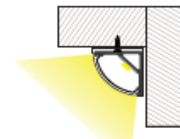

Trendy Hardware with Passion

**Range 8
Kitchen Lighting**

www.domusitalya.com

info@domusitalya.com

LINEAR LIGHTING

Code	Size	Voltage	Power	Light	Finish
KALLL05B	1000*16*16 mm	DC12V	9.6W/m	Day - Warm	Black
KALLL05S					Silver