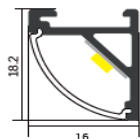

Trendy Hardware with Passion

**Range 8
Kitchen Lighting**

www.domusitalya.com

info@domusitalya.com

LINEAR LIGHTING

Code	Size	Voltage	Power	Light	Finish
KALLL05B	1000*16*16 mm	DC12V	9.6W/m	Day - Warm	Black
KALLL05S					Silver

Code	Size	Voltage	Power	Light	Finish
KALLL06B	1000*16*18.2 mm	DC12V	9.6W/m	Day - Warm	Black
KALLL06S					Silver

LINEAR LIGHTING

Code	Size	Voltage	Power	Light	Finish
KALLL07B	1000*12.5*8 mm	DC12V	4.8W/m	Day / Warm	Black
KALLL07S					Silver
KALLL07R					Brown

Code	Size	Voltage	Power	Light	Finish
KALLL08B	1000*25*12.5 mm	DC12V	4.8W/m	Day - Warm	Black
KALLL08S					Silver
KALLL08R					Brown

UNIT SPOT LIGHTING

Code	Voltage	Power	Light	Finish
KAUSL01	12 V	1.6 W	Day / Warm	Satin
KAUSL02	220 V	4.8 W		