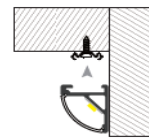

Trendy Hardware with Passion

**Range 8
Kitchen Lighting**

www.domusitalya.com

info@domusitalya.com

LINEAR LIGHTING

Code	Size	Voltage	Power	Light	Finish
KALLL05B	1000*16*16 mm	DC12V	9.6W/m	Day - Warm	Black
KALLL05S					Silver

Code	Size	Voltage	Power	Light	Finish
KALLL06B	1000*16*18.2 mm	DC12V	9.6W/m	Day - Warm	Black
KALLL06S					Silver

LINEAR LIGHTING

Code	Size	Voltage	Power	Light	Finish
KALLL07B	1000*12.5*8 mm	DC12V	4.8W/m	Day / Warm	Black
KALLL07S					Silver
KALLL07R					Brown