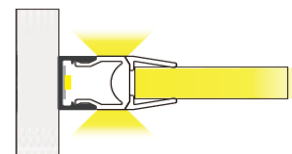

Trendy Hardware with Passion

**Range 8
Kitchen Lighting**

www.domusitalya.com

info@domusitalya.com

LINEAR LIGHTING

Code	Size	Voltage	Power	Light	Finish
KALLL05B	1000*16*16 mm	DC12V	9.6W/m	Day - Warm	Black
KALLL05S					Silver

Code	Size	Voltage	Power	Light	Finish
KALLL06B	1000*16*18.2 mm	DC12V	9.6W/m	Day - Warm	Black
KALLL06S					Silver

LINEAR LIGHTING

Code	Size	Voltage	Power	Light	Finish
KALLL07B	1000*12.5*8 mm	DC12V	4.8W/m	Day / Warm	Black
KALLL07S					Silver
KALLL07R					Brown