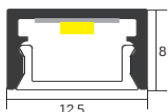

Trendy Hardware with Passion

**Range 8
Kitchen Lighting**

www.domusitalya.com

info@domusitalya.com

LINEAR LIGHTING

Code	Size	Voltage	Power	Light	Finish
KALLL05B	1000*16*16 mm	DC12V	9.6W/m	Day - Warm	Black
KALLL05S					Silver

Code	Size	Voltage	Power	Light	Finish
KALLL06B	1000*16*18.2 mm	DC12V	9.6W/m	Day - Warm	Black
KALLL06S					Silver

LINEAR LIGHTING

Code	Size	Voltage	Power	Light	Finish
KALLL07B	1000*12.5*8 mm	DC12V	4.8W/m	Day / Warm	Black
KALLL07S					Silver
KALLL07R					Brown