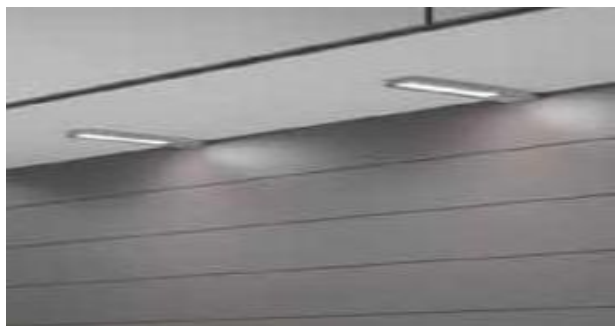

Code	Size	Voltage	Power	Light	Finish
KALLL06B	1000*16*18.2 mm	DC12V	9.6W/m	Day - Warm	Black
KALLL06S					Silver

LINEAR LIGHTING

Code	Size	Voltage	Power	Light	Finish
KALLL07B	1000*12.5*8 mm	DC12V	4.8W/m	Day / Warm	Black
KALLL07S					Silver
KALLL07R					Brown

Code	Size	Voltage	Power	Light	Finish
KALLL08B	1000*25*12.5 mm	DC12V	4.8W/m	Day - Warm	Black
KALLL08S					Silver
KALLL08R					Brown

UNIT SPOT LIGHTING

Code	Voltage	Power	Light	Finish
KAUSL01	12 V	1.6 W	Day / Warm	Satin
KAUSL02	220 V	4.8 W		