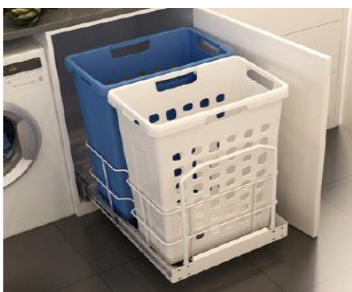

Laundry basket with Runners - H570xD500mm		
Code	Capacity	Width
KALBMTD3545	35+35 Liters	450 mm