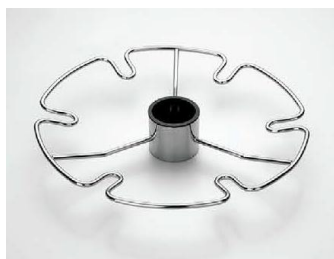

Range 3
POLE SYSTEMS

KITCHEN BAR LINE POLE SYSTEMS

Code	Description	Finish
KB03700CP	Ceiling Light Base	Polished Chrome
KB03700BL	Ceiling Light Base	Black
KB03700AT	Ceiling Light Base	Antracite
KB03700SN	Ceiling Light Base	Satin Nickel

Code	Description	Finish
KB03800CP	Wall Bracket	Polished Chrome
KB03800BL	Wall Bracket	Black
KB03800AT	Wall Bracket	Antracite
KB03800SN	Wall Bracket	Satin Nickel

Code	Description	Finish
KB03900CP	Up End Cup	Polished Chrome
KB03900BL	Up End Cup	Black
KB03900AT	Up End Cup	Antracite
KB03900SN	Up End Cup	Satin Nickel

Code	Description	Finish
KB04000CP	Base Cup	Polished Chrome
KB04000BL	Base Cup	Black
KB04000AT	Base Cup	Antracite
KB04000SN	Base Cup	Satin Nickel

Code	Description	Finish
KB04100CP	Star Cup Holder	Polished Chrome
KB04100BL	Star Cup Holder	Black
KB04100AT	Star Cup Holder	Antracite
KB04100SN	Star Cup Holder	Satin Nickel

KITCHEN BAR LINE POLE SYSTEMS

Code	Description	Finish
KB04200CP	Star Cup Holder	Polished Chrome
KB04200BL	Star Cup Holder	Black
KB04200AT	Star Cup Holder	Antracite
KB04200SN	Star Cup Holder	Satin Nickel