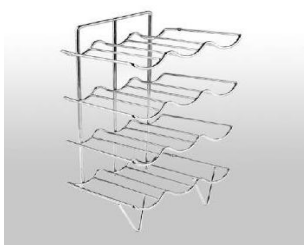

Code	Material	Size	Finish
KB06400CP	Steel	400 mm	Polished Chrome
KB06400BL	Steel	400 mm	Black
KB06400AT	Steel	400 mm	Antracite
KB06400SN	Steel	400 mm	Satin Nickel