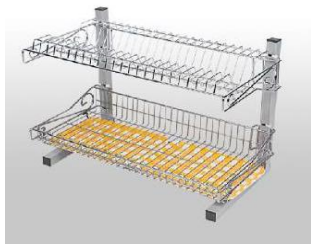

BAR LINE UTILITY BASKETS

Code	Material	Size	Finish
KB06200CP	Steel	600 mm	Polished Chrome
KB06200BL	Steel	600 mm	Black
KB06200AT	Steel	600 mm	Antracite
KB06200SN	Steel	600 mm	Satin Nickel