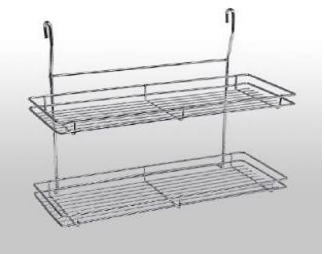

Code	Material	Size	Finish
KB05400CP	Steel	450 mm	Polished Chrome
KB05400BL	Steel	450 mm	Black
KB05400AT	Steel	450 mm	Antracite
KB05400SN	Steel	450 mm	Satin Nickel