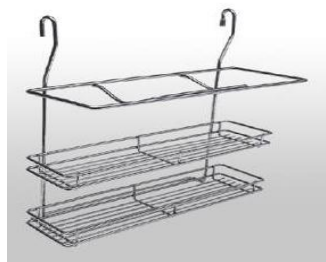

BAR LINE UTILITY BASKETS

Code	Material	Size	Finish
KB05700CP	Steel	500 mm	Polished Chrome
KB05700BL	Steel	500 mm	Black
KB05700AT	Steel	500 mm	Antracite
KB05700SN	Steel	500 mm	Satin Nickel