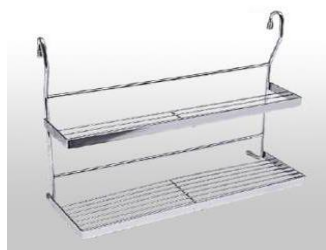

BAR LINE UTILITY BASKETS

Code	Material	Size	Finish
KB05700CP	Steel	500 mm	Polished Chrome
KB05700BL	Steel	500 mm	Black
KB05700AT	Steel	500 mm	Antracite
KB05700SN	Steel	500 mm	Satin Nickel

Code	Material	Size	Finish
KB05800CP	Steel	450 mm	Polished Chrome
KB05800BL	Steel	450 mm	Black
KB05800AT	Steel	450 mm	Antracite
KB05800SN	Steel	450 mm	Satin Nickel