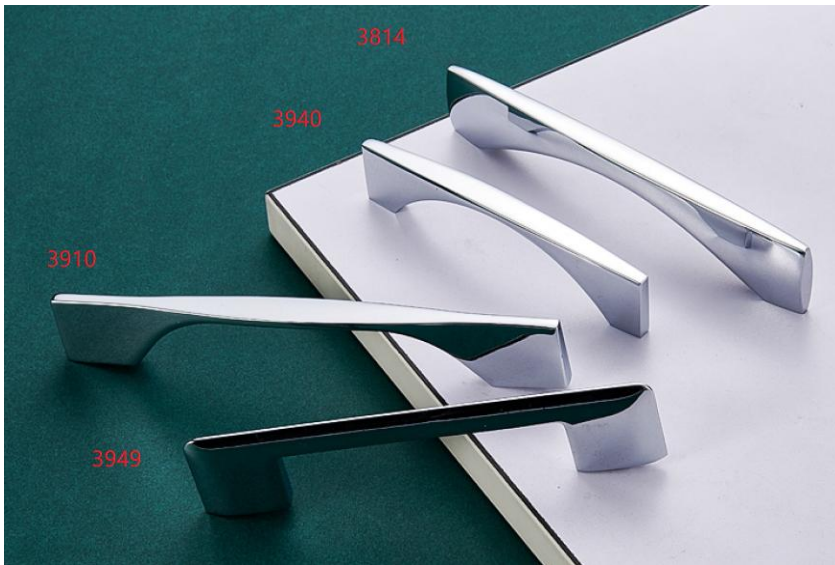

Trendy Hardware with Passion

Range 1
MODERN FURNITURE HANDLES & KNOBS

www.domusitalya.com

info@domusitalya.com

Galeon by D.I.
Made In China

ZINC ALLOY - ELITE COLLECTION

ALL FINISHES	
FHECGY3814	96 mm
	128 mm
	160 mm
	192 mm
	256 mm
FHECGY3940	128 mm
	192 mm
	256 mm
	320 mm
FHECGY3910	160 mm
	224 mm
FHECGY3949	96 - 128 mm
	160 - 192 mm
	224 - 256 mm
	288 - 320 mm