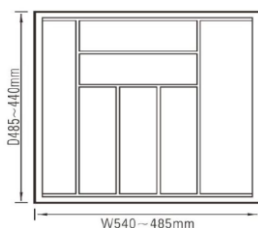

**Range 4
CUTLERY TRAYS**

CUTLERY TRAYS

ABS Cutlery Trays	
Code	KACTA400
Minimum	285*410*46.5mm
Maximum	330*480*46.5mm

ABS Cutlery Trays	
Code	KACTA450
Minimum	335*410*46.5mm
Maximum	380*480*46.5mm

ABS Cutlery Trays	
Code	KACTA500
Minimum	380*410*46.5mm
Maximum	430*480*46.5mm

ABS Cutlery Trays	
Code	KACTA600
Minimum	480*410*46.5mm
Maximum	530*480*46.5mm

CUTLERY TRAYS

ABS Cutlery Trays	
Code	KACTA700
Minimum	580*440*60mm
Maximum	630*480*60mm

ABS Cutlery Trays	
Code	KACTA800
Minimum	680*440*60mm
Maximum	730*440*60mm

ABS Cutlery Trays	
Code	KACTA900
Minimum	780*410*60mm
Maximum	830*480*60mm

CUTLERY TRAYS

Stainless Steel Cutlery Trays		
Code	KACTSA450	103*422*65mm
Code	KACTSA500	103*472*65mm
Code	KACTSA550	103*520*65mm

Stainless Steel Cutlery Trays		
Code	KACTSB450	280*422*65mm
Code	KACTSB500	280*472*65mm
Code	KACTSB550	280*520*65mm

Stainless Steel Cutlery Trays		
Code	KACTSC450	280*422*65mm
Code	KACTSC500	280*472*65mm
Code	KACTSC550	280*520*65mm