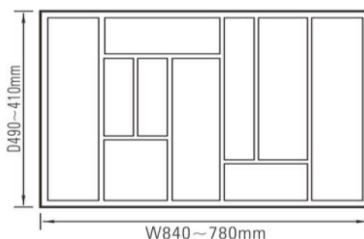

**Range 4
CUTLERY TRAYS**

CUTLERY TRAYS

ABS Cutlery Trays	
Code	KACTA400
Minimum	285*410*46.5mm
Maximum	330*480*46.5mm

ABS Cutlery Trays	
Code	KACTA450
Minimum	335*410*46.5mm
Maximum	380*480*46.5mm

ABS Cutlery Trays	
Code	KACTA500
Minimum	380*410*46.5mm
Maximum	430*480*46.5mm

ABS Cutlery Trays	
Code	KACTA600
Minimum	480*410*46.5mm
Maximum	530*480*46.5mm

CUTLERY TRAYS

ABS Cutlery Trays	
Code	KACTA700
Minimum	580*440*60mm
Maximum	630*480*60mm

ABS Cutlery Trays	
Code	KACTA800
Minimum	680*440*60mm
Maximum	730*440*60mm

ABS Cutlery Trays	
Code	KACTA900
Minimum	780*410*60mm
Maximum	830*480*60mm

CUTLERY TRAYS

Stainless Steel Cutlery Trays		
Code	KACTSA450	103*422*65mm
Code	KACTSA500	103*472*65mm
Code	KACTSA550	103*520*65mm