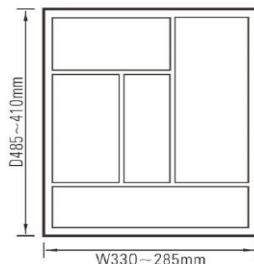

**Range 4
CUTLERY TRAYS**

CUTLERY TRAYS

ABS Cutlery Trays	
Code	KACTA400
Minimum	285*410*46.5mm
Maximum	330*480*46.5mm

ABS Cutlery Trays	
Code	KACTA450
Minimum	335*410*46.5mm
Maximum	380*480*46.5mm

ABS Cutlery Trays	
Code	KACTA500
Minimum	380*410*46.5mm
Maximum	430*480*46.5mm

ABS Cutlery Trays	
Code	KACTA600
Minimum	480*410*46.5mm
Maximum	530*480*46.5mm

CUTLERY TRAYS

ABS Cutlery Trays	
Code	KACTA700
Minimum	580*440*60mm
Maximum	630*480*60mm

ABS Cutlery Trays	
Code	KACTA800
Minimum	680*440*60mm
Maximum	730*440*60mm

ABS Cutlery Trays	
Code	KACTA900
Minimum	780*410*60mm
Maximum	830*480*60mm

CUTLERY TRAYS

Stainless Steel Cutlery Trays		
Code	KACTSA450	103*422*65mm
Code	KACTSA500	103*472*65mm
Code	KACTSA550	103*520*65mm

Stainless Steel Cutlery Trays		
Code	KACTSB450	280*422*65mm
Code	KACTSB500	280*472*65mm
Code	KACTSB550	280*520*65mm

Stainless Steel Cutlery Trays		
Code	KACTSC450	280*422*65mm
Code	KACTSC500	280*472*65mm
Code	KACTSC550	280*520*65mm