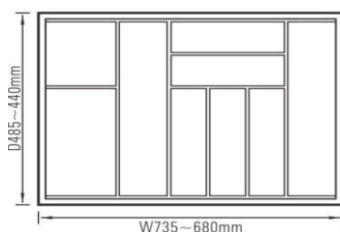

**Range 4
CUTLERY TRAYS**

CUTLERY TRAYS

ABS Cutlery Trays	
Code	KACTA400
Minimum	285*410*46.5mm
Maximum	330*480*46.5mm

ABS Cutlery Trays	
Code	KACTA450
Minimum	335*410*46.5mm
Maximum	380*480*46.5mm

ABS Cutlery Trays	
Code	KACTA500
Minimum	380*410*46.5mm
Maximum	430*480*46.5mm

ABS Cutlery Trays	
Code	KACTA600
Minimum	480*410*46.5mm
Maximum	530*480*46.5mm

CUTLERY TRAYS

ABS Cutlery Trays	
Code	KACTA700
Minimum	580*440*60mm
Maximum	630*480*60mm

ABS Cutlery Trays	
Code	KACTA800
Minimum	680*440*60mm
Maximum	730*440*60mm

ABS Cutlery Trays	
Code	KACTA900
Minimum	780*410*60mm
Maximum	830*480*60mm

CUTLERY TRAYS

Stainless Steel Cutlery Trays		
Code	KACTSA450	103*422*65mm
Code	KACTSA500	103*472*65mm
Code	KACTSA550	103*520*65mm

Stainless Steel Cutlery Trays		
Code	KACTSB450	280*422*65mm
Code	KACTSB500	280*472*65mm
Code	KACTSB550	280*520*65mm

Stainless Steel Cutlery Trays		
Code	KACTSC450	280*422*65mm
Code	KACTSC500	280*472*65mm
Code	KACTSC550	280*520*65mm