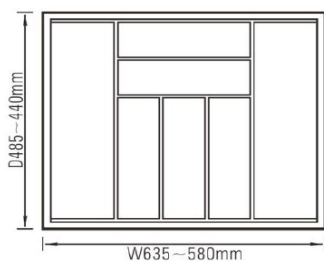

**Range 4
CUTLERY TRAYS**

CUTLERY TRAYS

ABS Cutlery Trays	
Code	KACTA400
Minimum	285*410*46.5mm
Maximum	330*480*46.5mm

ABS Cutlery Trays	
Code	KACTA450
Minimum	335*410*46.5mm
Maximum	380*480*46.5mm

ABS Cutlery Trays	
Code	KACTA500
Minimum	380*410*46.5mm
Maximum	430*480*46.5mm

ABS Cutlery Trays	
Code	KACTA600
Minimum	480*410*46.5mm
Maximum	530*480*46.5mm

CUTLERY TRAYS

ABS Cutlery Trays	
Code	KACTA700
Minimum	580*440*60mm
Maximum	630*480*60mm

ABS Cutlery Trays	
Code	KACTA800
Minimum	680*440*60mm
Maximum	730*440*60mm

ABS Cutlery Trays	
Code	KACTA900
Minimum	780*410*60mm
Maximum	830*480*60mm

CUTLERY TRAYS

Stainless Steel Cutlery Trays		
Code	KACTSA450	103*422*65mm
Code	KACTSA500	103*472*65mm
Code	KACTSA550	103*520*65mm

Stainless Steel Cutlery Trays		
Code	KACTSB450	280*422*65mm
Code	KACTSB500	280*472*65mm
Code	KACTSB550	280*520*65mm

Stainless Steel Cutlery Trays		
Code	KACTSC450	280*422*65mm
Code	KACTSC500	280*472*65mm
Code	KACTSC550	280*520*65mm