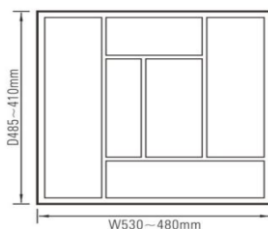

**Range 4
CUTLERY TRAYS**

CUTLERY TRAYS

ABS Cutlery Trays	
Code	KACTA400
Minimum	285*410*46.5mm
Maximum	330*480*46.5mm

ABS Cutlery Trays	
Code	KACTA450
Minimum	335*410*46.5mm
Maximum	380*480*46.5mm

ABS Cutlery Trays	
Code	KACTA500
Minimum	380*410*46.5mm
Maximum	430*480*46.5mm

ABS Cutlery Trays	
Code	KACTA600
Minimum	480*410*46.5mm
Maximum	530*480*46.5mm

CUTLERY TRAYS

ABS Cutlery Trays	
Code	KACTA700
Minimum	580*440*60mm
Maximum	630*480*60mm

ABS Cutlery Trays	
Code	KACTA800
Minimum	680*440*60mm
Maximum	730*440*60mm

ABS Cutlery Trays	
Code	KACTA900
Minimum	780*410*60mm
Maximum	830*480*60mm

CUTLERY TRAYS

Stainless Steel Cutlery Trays		
Code	KACTSA450	103*422*65mm
Code	KACTSA500	103*472*65mm
Code	KACTSA550	103*520*65mm

Stainless Steel Cutlery Trays		
Code	KACTSB450	280*422*65mm
Code	KACTSB500	280*472*65mm
Code	KACTSB550	280*520*65mm

Stainless Steel Cutlery Trays		
Code	KACTSC450	280*422*65mm
Code	KACTSC500	280*472*65mm
Code	KACTSC550	280*520*65mm