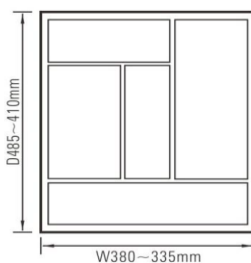

**Range 4
CUTLERY TRAYS**

CUTLERY TRAYS

ABS Cutlery Trays	
Code	KACTA400
Minimum	285*410*46.5mm
Maximum	330*480*46.5mm

ABS Cutlery Trays	
Code	KACTA450
Minimum	335*410*46.5mm
Maximum	380*480*46.5mm

ABS Cutlery Trays	
Code	KACTA500
Minimum	380*410*46.5mm
Maximum	430*480*46.5mm

ABS Cutlery Trays	
Code	KACTA600
Minimum	480*410*46.5mm
Maximum	530*480*46.5mm

CUTLERY TRAYS

ABS Cutlery Trays	
Code	KACTA700
Minimum	580*440*60mm
Maximum	630*480*60mm

ABS Cutlery Trays	
Code	KACTA800
Minimum	680*440*60mm
Maximum	730*440*60mm

ABS Cutlery Trays	
Code	KACTA900
Minimum	780*410*60mm
Maximum	830*480*60mm

CUTLERY TRAYS

Stainless Steel Cutlery Trays		
Code	KACTSA450	103*422*65mm
Code	KACTSA500	103*472*65mm
Code	KACTSA550	103*520*65mm

Stainless Steel Cutlery Trays		
Code	KACTSB450	280*422*65mm
Code	KACTSB500	280*472*65mm
Code	KACTSB550	280*520*65mm

Stainless Steel Cutlery Trays		
Code	KACTSC450	280*422*65mm
Code	KACTSC500	280*472*65mm
Code	KACTSC550	280*520*65mm