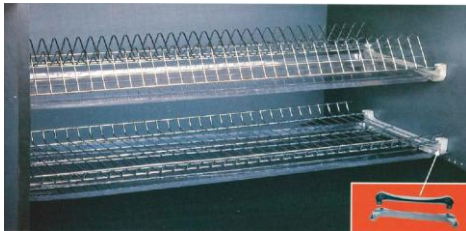

Dish Drip Dryer, SS304, with Brackets, without water tray			
Code	Layers	Width	Cabinet
KB005060W	2	564 mm	600 mm
KB005070W	2	664 mm	700 mm
KB005080W	2	764 mm	800 mm
KB005090W	2	864 mm	900 mm
KB005100W	2	964 mm	1000 mm

Dish Drip Dryer, SS304, with Brackets, with water tray			
Code	Layers	Width	Cabinet
KB005060N	2	564 mm	600 mm
KB005070N	2	664 mm	700 mm
KB005080N	2	764 mm	800 mm
KB005090N	2	864 mm	900 mm
KB005100N	2	964 mm	1000 mm