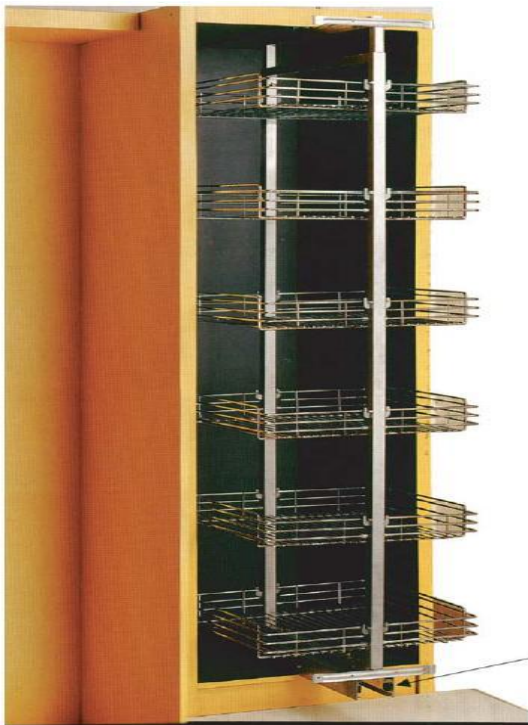

Pull Out Larder - Soft Closing

Code	Baskets	Dimensions	Cabinet
KB002305	5	1530-1710	300 mm
KB002306	6	1920-2150	300 mm
KB002405	5	1530-1710	400 mm
KB002406	6	1920-2150	400 mm
KB002456	6	1920-2150	450 mm
KB002506	6	1920-2150	500 mm
KB002606	6	1920-2150	600 mm