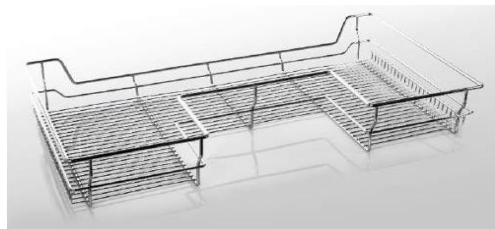

### Universal Magic Corner, Pull Larder, Soft Closing

Code	Baskets	Type	Cabinet
KB004504L	4	LEFT	500 mm
KB004504R	4	RIGHT	500 mm

### Side by Side Magic Corner, Pull Larder, Soft Closing

Code	Baskets	Width	Cabinet
KB005504L	4	LEFT	500 mm
KB005504R	4	RIGHT	500 mm

## WIRE LINE KITCHEN BASKETS

Under Sink Pull Out Drawer			
Code	Baskets	Width	Cabinet
KB015901	1	860 mm	900 mm

Pull Out Drawer, Full Extension, Soft Closing		
Code	Height	Cabinet
KB0073010	100 mm	300 mm
KB0073020	200 mm	300 mm
KB0074010	100 mm	400 mm
KB0074020	200 mm	400 mm
KB0074510	100 mm	450 mm
KB0074520	200 mm	450 mm
KB0075010	100 mm	500 mm
KB0075020	200 mm	500 mm
KB0076010	100 mm	600 mm
KB0076020	200 mm	600 mm
KB0079010	100 mm	900 mm
KB0079020	200 mm	900 mm