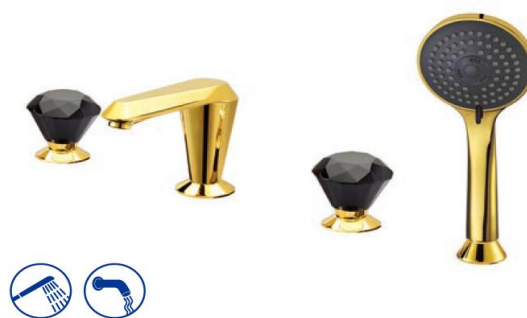

**FMECCA1303**

Double Handle Bidet Faucet

**FMECCA1304**

Double Handle Lavatory Faucet

**FMECCA1306**

Double Handle Shower Mixer

Finishes :

Polished - Satined - Mat Bronze - Mat Gold - Mat Cooper

ELITE Collection

Serie CRISTALLO

**FMECCA1307**

Double Handle Shower / Bath Mixer

**FMECCA1308**

Concealed Shower Mixer

**FMECCA1311**

Double Handle Wall Mounted Sink Mixer

**FMECCA1310**

Double Handle 4-hole Shower / Bath Mixer

**FMECCA1312**

Double Handle Kitchen Faucet

**FMECCA1313**

Free Standing Shower Bath Mixer

Finishes :

Polished - Satined - Mat Bronze - Mat Gold - Mat Cooper