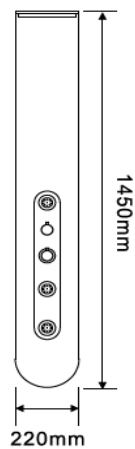

## SHOWER TOWERS

<b>SCTTKR001</b>
1400 x 240 mm

<b>SCTTKR002</b>
1300 x 245 mm

## SHOWER TOWERS

<b>SCTTKR003</b>
1300 x 240 mm

<b>SCTTKR004</b>
1330 x 240 mm

## SHOWER TOWERS

<b>SCTTKR005</b>
1400 x 240 mm

<b>SCTTKR006</b>
1450 x 220 mm

## SHOWER TOWERS

<b>SCTTKR007</b>
1450 x 230 mm

<b>SCTTKR008</b>
1500 x 250 mm