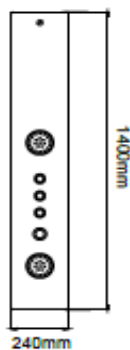

## SHOWER TOWERS

<b>SCTTKR001</b>
1400 x 240 mm

<b>SCTTKR002</b>
1300 x 245 mm

## SHOWER TOWERS

<b>SCTTKR003</b>
1300 x 240 mm

<b>SCTTKR004</b>
1330 x 240 mm

## SHOWER TOWERS

<b>SCTTKR005</b>
1400 x 240 mm

<b>SCTTKR006</b>
1450 x 220 mm

## SHOWER TOWERS

<b>SCTTKR007</b>
1450 x 230 mm

<b>SCTTKR008</b>
1500 x 250 mm