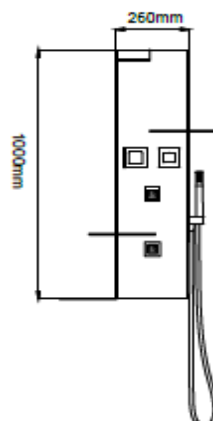

## SHOWER TOWERS

**SCTTKR015**

1400 x 240 mm

**SCTTKR016**

1400 x 240 mm

## SHOWER TOWERS

<b>SCTTKR017</b>
1300 x 200 mm

<b>SCTTKR018</b>
1300 x 200 mm

## SHOWER TOWERS

<b>SCTTKR019</b>
1400 x 240 mm

<b>SCTTKR020</b>
1500 x 200 mm

## SHOWER TOWERS

**SCTTKR021**

1550 x 230 mm

**SCTTKR022**

1000 x 250 mm