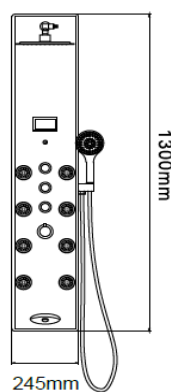

## SHOWER TOWERS

<b>SCTTKR001</b>
1400 x 240 mm

<b>SCTTKR002</b>
1300 x 245 mm

## SHOWER TOWERS

<b>SCTTKR003</b>
1300 x 240 mm

<b>SCTTKR004</b>
1330 x 240 mm

## SHOWER TOWERS

<b>SCTTKR005</b>
1400 x 240 mm

<b>SCTTKR006</b>
1450 x 220 mm

## SHOWER TOWERS

<b>SCTTKR007</b>
1450 x 230 mm

<b>SCTTKR008</b>
1500 x 250 mm