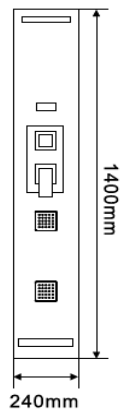

## SHOWER TOWERS

<b>SCTTKR001</b>
1400 x 240 mm

<b>SCTTKR002</b>
1300 x 245 mm

## SHOWER TOWERS

<b>SCTTKR003</b>
1300 x 240 mm

<b>SCTTKR004</b>
1330 x 240 mm

## SHOWER TOWERS

<b>SCTTKR005</b>
1400 x 240 mm

<b>SCTTKR006</b>
1450 x 220 mm

## SHOWER TOWERS

<b>SCTTKR007</b>
1450 x 230 mm

<b>SCTTKR008</b>
1500 x 250 mm