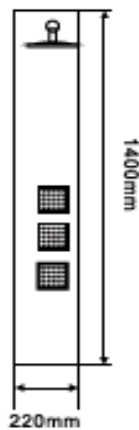

## SHOWER TOWERS

<b>SCTTKR005</b>
1400 x 240 mm

<b>SCTTKR006</b>
1450 x 220 mm

## SHOWER TOWERS

<b>SCTTKR007</b>
1450 x 230 mm

<b>SCTTKR008</b>
1500 x 250 mm

## SHOWER TOWERS

**SCTTKR009**

1500 x 230 mm

**SCTTKR010**

1400 x 230 mm

## SHOWER TOWERS

<b>SCTTKR011</b>
1400 x 200 mm

<b>SCTTKR012</b>
1400 x 220 mm