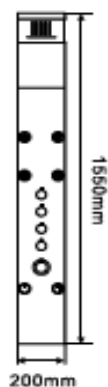

## SHOWER TOWERS

<b>SCTTKR019</b>
1400 x 240 mm

<b>SCTTKR020</b>
1500 x 200 mm

## SHOWER TOWERS

**SCTTKR021**

1550 x 230 mm

**SCTTKR022**

1000 x 250 mm

## SHOWER TOWERS

**SCTTKR023**

1550 x 200 mm

**SCTTKR024**

1200 x 180 mm

## SHOWER TOWERS

<b>SCTTKR025</b>
1490 x 200 mm

<b>SCTTKR026</b>
2000 x 230 mm