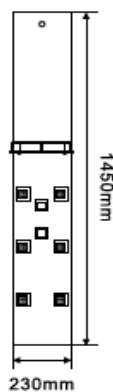

## SHOWER TOWERS

<b>SCTTKR001</b>
1400 x 240 mm

<b>SCTTKR002</b>
1300 x 245 mm

## SHOWER TOWERS

<b>SCTTKR003</b>
1300 x 240 mm

<b>SCTTKR004</b>
1330 x 240 mm

## SHOWER TOWERS

<b>SCTTKR005</b>
1400 x 240 mm

<b>SCTTKR006</b>
1450 x 220 mm

## SHOWER TOWERS

<b>SCTTKR007</b>
1450 x 230 mm

<b>SCTTKR008</b>
1500 x 250 mm