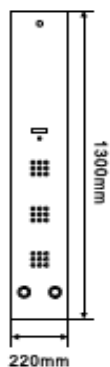

## SHOWER TOWERS

<b>SCTTKR007</b>
1450 x 230 mm

<b>SCTTKR008</b>
1500 x 250 mm

## SHOWER TOWERS

**SCTTKR009**

1500 x 230 mm

**SCTTKR010**

1400 x 230 mm

## SHOWER TOWERS

<b>SCTTKR011</b>
1400 x 200 mm

<b>SCTTKR012</b>
1400 x 220 mm

## SHOWER TOWERS

**SCTTKR013**

1300 x 220 mm

**SCTTKR014**

1500 x 250 mm