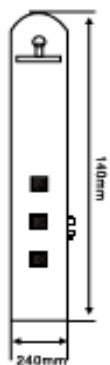

## SHOWER TOWERS

<b>SCTTKR011</b>
1400 x 200 mm

<b>SCTTKR012</b>
1400 x 220 mm

## SHOWER TOWERS

**SCTTKR013**

1300 x 220 mm

**SCTTKR014**

1500 x 250 mm

## SHOWER TOWERS

**SCTTKR015**

1400 x 240 mm

**SCTTKR016**

1400 x 240 mm

## SHOWER TOWERS

<b>SCTTKR017</b>
1300 x 200 mm

<b>SCTTKR018</b>
1300 x 200 mm