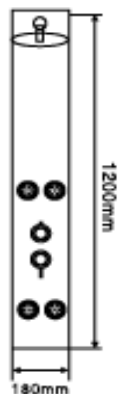

## SHOWER TOWERS

<b>SCTTKR019</b>
1400 x 240 mm

<b>SCTTKR020</b>
1500 x 200 mm

## SHOWER TOWERS

**SCTTKR021**

1550 x 230 mm

**SCTTKR022**

1000 x 250 mm

## SHOWER TOWERS

**SCTTKR023**

1550 x 200 mm

**SCTTKR024**

1200 x 180 mm

## SHOWER TOWERS

<b>SCTTKR025</b>
1490 x 200 mm

<b>SCTTKR026</b>
2000 x 230 mm