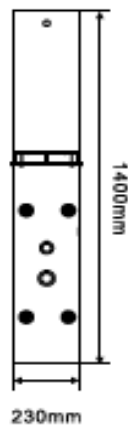

## SHOWER TOWERS

<b>SCTTKR005</b>
1400 x 240 mm

<b>SCTTKR006</b>
1450 x 220 mm

## SHOWER TOWERS

<b>SCTTKR007</b>
1450 x 230 mm

<b>SCTTKR008</b>
1500 x 250 mm

## SHOWER TOWERS

**SCTTKR009**

1500 x 230 mm

**SCTTKR010**

1400 x 230 mm

## SHOWER TOWERS

<b>SCTTKR011</b>
1400 x 200 mm

<b>SCTTKR012</b>
1400 x 220 mm