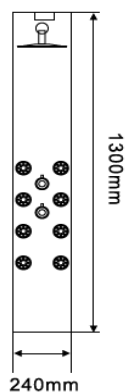

## SHOWER TOWERS

<b>SCTTKR001</b>
1400 x 240 mm

<b>SCTTKR002</b>
1300 x 245 mm

## SHOWER TOWERS

<b>SCTTKR003</b>
1300 x 240 mm

<b>SCTTKR004</b>
1330 x 240 mm

## SHOWER TOWERS

<b>SCTTKR005</b>
1400 x 240 mm

<b>SCTTKR006</b>
1450 x 220 mm

## SHOWER TOWERS

<b>SCTTKR007</b>
1450 x 230 mm

<b>SCTTKR008</b>
1500 x 250 mm