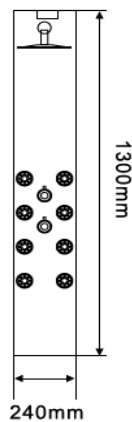

## SHOWER TOWERS

<b>SCTTKR001</b>
1400 x 240 mm

<b>SCTTKR002</b>
1300 x 245 mm

## SHOWER TOWERS

<b>SCTTKR003</b>
1300 x 240 mm

<b>SCTTKR004</b>
1330 x 240 mm

## SHOWER TOWERS

<b>SCTTKR005</b>
1400 x 240 mm

<b>SCTTKR006</b>
1450 x 220 mm

## SHOWER TOWERS

<b>SCTTKR007</b>
1450 x 230 mm

<b>SCTTKR008</b>
1500 x 250 mm