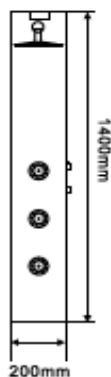

## SHOWER TOWERS

<b>SCTTKR005</b>
1400 x 240 mm

<b>SCTTKR006</b>
1450 x 220 mm

## SHOWER TOWERS

<b>SCTTKR007</b>
1450 x 230 mm

<b>SCTTKR008</b>
1500 x 250 mm

## SHOWER TOWERS

**SCTTKR009**

1500 x 230 mm

**SCTTKR010**

1400 x 230 mm

## SHOWER TOWERS

<b>SCTTKR011</b>
1400 x 200 mm

<b>SCTTKR012</b>
1400 x 220 mm