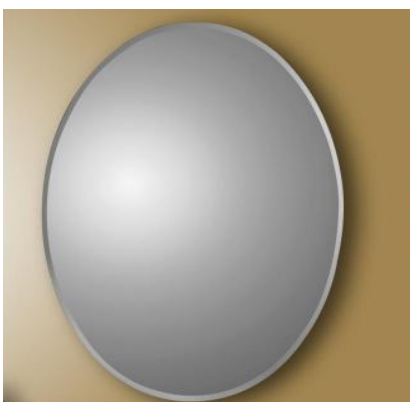

BFLMSN008

H600 x W450 mm