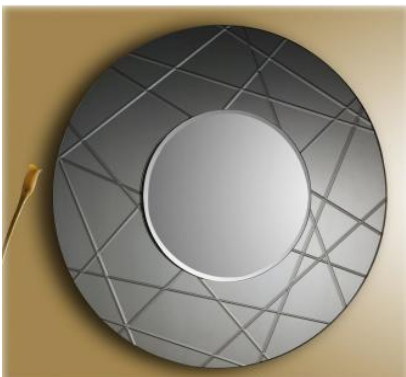

Trendy Hardware with Passion

Part 2
Bathroom Frame Mirrors

info@domusitalya.com

www.domusitalya.com

Bathroom Double Mirrors

BFMSN001

H700 x W700 mm

H1000 x W1000 mm

BFMSN002

H700 x W500 mm

H800 x W600 mm

BFMSN003

D 600 mm

Bathroom Double Mirrors

BFMSN004

H700 x W500 mm

H800 x W600 mm

BFMSN005

D 600 mm

D 700 mm

BFMSN006

H700 x W500 mm

H800 x W600 mm

Bathroom Double Mirrors