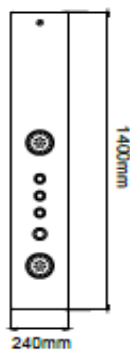

SCTCKR023

113 x 113 x 218 cm

SCTCKR024

86 x 110 x 220 cm

SHOWER CABINS

SCTCKR025

100 x 100 x 218 cm

SCTCKR026

100 x 100 x 218 cm

SHOWER CABINS

SCTCKR027

103 x 103 x 218 cm

SCTCKR028

103 x 103 x 218 cm

Part 3
SHOWER TOWERS

SHOWER TOWERS

SCTTKR001
1400 x 240 mm

SCTTKR002
1300 x 245 mm

SHOWER TOWERS

SCTTKR003
1300 x 240 mm

SCTTKR004
1330 x 240 mm

SHOWER TOWERS

SCTTKR005
1400 x 240 mm

SCTTKR006
1450 x 220 mm