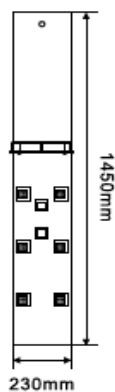

90 x 90 x 195 cm

SCTEKR002

90 x 90 x 195 cm

SHOWER ENCLOSURES

SCKEKR003

90 x 90 x 195 cm

SCKEKR004

80 x 110 x 200 cm

100 x 100 x 218 cm

SHOWER CABINS

SCTCKR027

103 x 103 x 218 cm

SCTCKR028

103 x 103 x 218 cm

Part 3
SHOWER TOWERS

SHOWER TOWERS

SCTTKR001
1400 x 240 mm

SCTTKR002
1300 x 245 mm

SHOWER TOWERS

SCTTKR003
1300 x 240 mm

SCTTKR004
1330 x 240 mm

SHOWER TOWERS

SCTTKR005
1400 x 240 mm

SCTTKR006
1450 x 220 mm

SHOWER TOWERS

SCTTKR007
1450 x 230 mm

SCTTKR008
1500 x 250 mm

SHOWER TOWERS

SCTTKR009

1500 x 230 mm

SCTTKR010

1400 x 230 mm