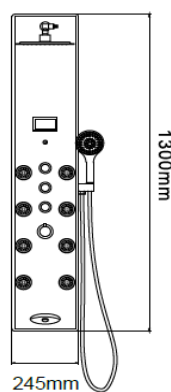

100 x 100 x 218 cm

SHOWER CABINS

SCTCKR027

103 x 103 x 218 cm

SCTCKR028

103 x 103 x 218 cm

Part 3
SHOWER TOWERS

SHOWER TOWERS

SCTTKR001
1400 x 240 mm

SCTTKR002
1300 x 245 mm

SHOWER TOWERS

SCTTKR003
1300 x 240 mm

SCTTKR004
1330 x 240 mm

SHOWER TOWERS

SCTTKR005
1400 x 240 mm

SCTTKR006
1450 x 220 mm