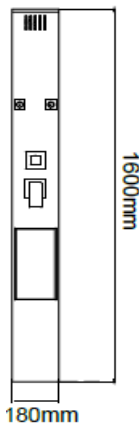

90 x 90 x 195 cm

SCTEKR002

90 x 90 x 195 cm

SHOWER ENCLOSURES

SCKEKR003

90 x 90 x 195 cm

SCKEKR004

80 x 110 x 200 cm

SCTTKR020
1500 x 200 mm

SHOWER TOWERS

SCTTKR021

1550 x 230 mm

SCTTKR022

1000 x 250 mm

SHOWER TOWERS

SCTTKR023

1550 x 200 mm

SCTTKR024

1200 x 180 mm

SHOWER TOWERS

SCTTKR025
1490 x 200 mm

SCTTKR026
2000 x 230 mm

SHOWER TOWERS

SCTTKR027

1500 x 180 mm

SCTTKR028

1500 x 160 mm

SHOWER TOWERS

SCTTKR029
1600 x 180 mm

SCTTKR030
1500 x 220 mm

SHOWER TOWERS

SCTTKR031
1300 x 260 mm