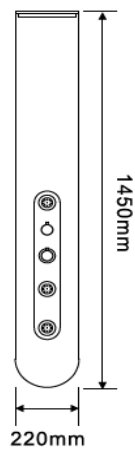

90 x 90 x 195 cm

SCTEKR002

90 x 90 x 195 cm

SHOWER ENCLOSURES

SCKEKR003

90 x 90 x 195 cm

SCKEKR004

80 x 110 x 200 cm

100 x 100 x 218 cm

SHOWER CABINS

SCTCKR027

103 x 103 x 218 cm

SCTCKR028

103 x 103 x 218 cm

Part 3
SHOWER TOWERS

SHOWER TOWERS

SCTTKR001
1400 x 240 mm

SCTTKR002
1300 x 245 mm

SHOWER TOWERS

SCTTKR003
1300 x 240 mm

SCTTKR004
1330 x 240 mm

SHOWER TOWERS

SCTTKR005
1400 x 240 mm

SCTTKR006
1450 x 220 mm

SHOWER TOWERS

SCTTKR007
1450 x 230 mm

SCTTKR008
1500 x 250 mm

SHOWER TOWERS

SCTTKR009

1500 x 230 mm

SCTTKR010

1400 x 230 mm