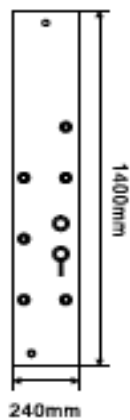

90 x 90 x 195 cm

SCTEKR002

90 x 90 x 195 cm

SHOWER ENCLOSURES

SCKEKR003

90 x 90 x 195 cm

SCKEKR004

80 x 110 x 200 cm

SHOWER TOWERS

SCTTKR007
1450 x 230 mm

SCTTKR008
1500 x 250 mm

SHOWER TOWERS

SCTTKR009

1500 x 230 mm

SCTTKR010

1400 x 230 mm

SHOWER TOWERS

SCTTKR011
1400 x 200 mm

SCTTKR012
1400 x 220 mm

SHOWER TOWERS

SCTTKR013
1300 x 220 mm

SCTTKR014
1500 x 250 mm

SHOWER TOWERS

SCTTKR015

1400 x 240 mm

SCTTKR016

1400 x 240 mm

SHOWER TOWERS

SCTTKR017
1300 x 200 mm

SCTTKR018
1300 x 200 mm

SHOWER TOWERS

SCTTKR019
1400 x 240 mm