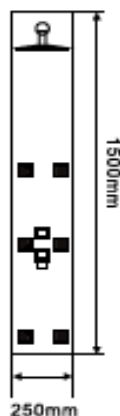

90 x 90 x 195 cm

SCTEKR002

90 x 90 x 195 cm

SHOWER ENCLOSURES

SCKEKR003

90 x 90 x 195 cm

SCKEKR004

80 x 110 x 200 cm

100 x 100 x 218 cm

SHOWER CABINS

SCTCKR027

103 x 103 x 218 cm

SCTCKR028

103 x 103 x 218 cm

Part 3
SHOWER TOWERS

SHOWER TOWERS

SCTTKR001
1400 x 240 mm

SCTTKR002
1300 x 245 mm

SHOWER TOWERS

SCTTKR003
1300 x 240 mm

SCTTKR004
1330 x 240 mm

SHOWER TOWERS

SCTTKR005
1400 x 240 mm

SCTTKR006
1450 x 220 mm

SHOWER TOWERS

SCTTKR007
1450 x 230 mm

SCTTKR008
1500 x 250 mm

SHOWER TOWERS

SCTTKR009

1500 x 230 mm

SCTTKR010

1400 x 230 mm