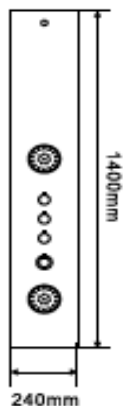

SHOWER TOWERS

SCTTKR007
1450 x 230 mm

SCTTKR008
1500 x 250 mm

SHOWER TOWERS

SCTTKR009

1500 x 230 mm

SCTTKR010

1400 x 230 mm

SHOWER TOWERS

SCTTKR011
1400 x 200 mm

SCTTKR012
1400 x 220 mm

SHOWER TOWERS

SCTTKR013
1300 x 220 mm

SCTTKR014
1500 x 250 mm

SHOWER TOWERS

SCTTKR015

1400 x 240 mm

SCTTKR016

1400 x 240 mm

SHOWER TOWERS

SCTTKR017
1300 x 200 mm

SCTTKR018
1300 x 200 mm

SHOWER TOWERS

SCTTKR019
1400 x 240 mm

SCTTKR020
1500 x 200 mm

SHOWER TOWERS

SCTTKR021

1550 x 230 mm

SCTTKR022

1000 x 250 mm

SHOWER TOWERS

SCTTKR023