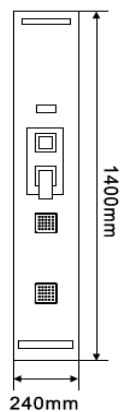

90 x 90 x 195 cm

SCTEKR002

90 x 90 x 195 cm

SHOWER ENCLOSURES

SCKEKR003

90 x 90 x 195 cm

SCKEKR004

80 x 110 x 200 cm

100 x 100 x 218 cm

SHOWER CABINS

SCTCKR027

103 x 103 x 218 cm

SCTCKR028

103 x 103 x 218 cm

Part 3
SHOWER TOWERS

SHOWER TOWERS

SCTTKR001
1400 x 240 mm

SCTTKR002
1300 x 245 mm

SHOWER TOWERS

SCTTKR003
1300 x 240 mm

SCTTKR004
1330 x 240 mm

SHOWER TOWERS

SCTTKR005
1400 x 240 mm

SCTTKR006
1450 x 220 mm

SHOWER TOWERS

SCTTKR007
1450 x 230 mm

SCTTKR008
1500 x 250 mm

SHOWER TOWERS

SCTTKR009

1500 x 230 mm

SCTTKR010

1400 x 230 mm