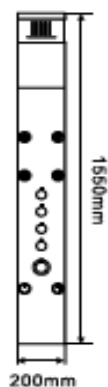

1400 x 240 mm

SCTTKR016

1400 x 240 mm

SHOWER TOWERS

SCTTKR017
1300 x 200 mm

SCTTKR018
1300 x 200 mm

SHOWER TOWERS

SCTTKR019
1400 x 240 mm

SCTTKR020
1500 x 200 mm

SHOWER TOWERS

SCTTKR021

1550 x 230 mm

SCTTKR022

1000 x 250 mm

SHOWER TOWERS

SCTTKR023

1550 x 200 mm

SCTTKR024

1200 x 180 mm

SHOWER TOWERS

SCTTKR025
1490 x 200 mm

SCTTKR026
2000 x 230 mm

SHOWER TOWERS

SCTTKR027

1500 x 180 mm

SCTTKR028

1500 x 160 mm

SHOWER TOWERS

SCTTKR029
1600 x 180 mm

SCTTKR030
1500 x 220 mm

SHOWER TOWERS

SCTTKR031
1300 x 260 mm