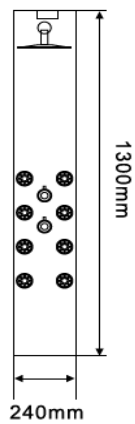

100 x 100 x 218 cm

SHOWER CABINS

SCTCKR027

103 x 103 x 218 cm

SCTCKR028

103 x 103 x 218 cm

Part 3
SHOWER TOWERS

SHOWER TOWERS

SCTTKR001
1400 x 240 mm

SCTTKR002
1300 x 245 mm

SHOWER TOWERS

SCTTKR003
1300 x 240 mm

SCTTKR004
1330 x 240 mm

SHOWER TOWERS

SCTTKR005
1400 x 240 mm

SCTTKR006
1450 x 220 mm

SHOWER TOWERS

SCTTKR007
1450 x 230 mm

SCTTKR008
1500 x 250 mm

SHOWER TOWERS

SCTTKR009

1500 x 230 mm

SCTTKR010

1400 x 230 mm

SHOWER TOWERS

SCTTKR011
1400 x 200 mm

SCTTKR012
1400 x 220 mm

SHOWER TOWERS

SCTTKR013
1300 x 220 mm

SCTTKR014
1500 x 250 mm

SHOWER TOWERS

SCTTKR015