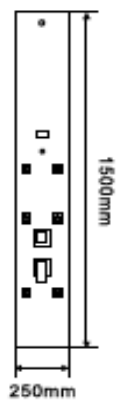

90 x 90 x 195 cm

SCTEKR002

90 x 90 x 195 cm

SHOWER ENCLOSURES

SCKEKR003

90 x 90 x 195 cm

SCKEKR004

80 x 110 x 200 cm

SHOWER TOWERS

SCTTKR007
1450 x 230 mm

SCTTKR008
1500 x 250 mm

SHOWER TOWERS

SCTTKR009

1500 x 230 mm

SCTTKR010

1400 x 230 mm

SHOWER TOWERS

SCTTKR011
1400 x 200 mm

SCTTKR012
1400 x 220 mm

SHOWER TOWERS

SCTTKR013
1300 x 220 mm

SCTTKR014
1500 x 250 mm

SHOWER TOWERS

SCTTKR015

1400 x 240 mm

SCTTKR016

1400 x 240 mm

SHOWER TOWERS

SCTTKR017
1300 x 200 mm

SCTTKR018
1300 x 200 mm

SHOWER TOWERS

SCTTKR019
1400 x 240 mm