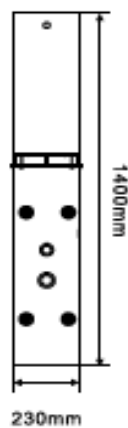

90 x 90 x 195 cm

SCTEKR002

90 x 90 x 195 cm

SHOWER ENCLOSURES

SCKEKR003

90 x 90 x 195 cm

SCKEKR004

80 x 110 x 200 cm

SCTTKR001
1400 x 240 mm

SCTTKR002
1300 x 245 mm

SHOWER TOWERS

SCTTKR003
1300 x 240 mm

SCTTKR004
1330 x 240 mm

SHOWER TOWERS

SCTTKR005
1400 x 240 mm

SCTTKR006
1450 x 220 mm

SHOWER TOWERS

SCTTKR007
1450 x 230 mm

SCTTKR008
1500 x 250 mm

SHOWER TOWERS

SCTTKR009

1500 x 230 mm

SCTTKR010

1400 x 230 mm

SHOWER TOWERS

SCTTKR011
1400 x 200 mm

SCTTKR012
1400 x 220 mm

SHOWER TOWERS

SCTTKR013
1300 x 220 mm

SCTTKR014
1500 x 250 mm

SHOWER TOWERS

SCTTKR015