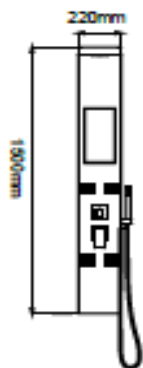

SCTTKR020
1500 x 200 mm

SHOWER TOWERS

SCTTKR021

1550 x 230 mm

SCTTKR022

1000 x 250 mm

SHOWER TOWERS

SCTTKR023

1550 x 200 mm

SCTTKR024

1200 x 180 mm

SHOWER TOWERS

SCTTKR025
1490 x 200 mm

SCTTKR026
2000 x 230 mm

SHOWER TOWERS

SCTTKR027

1500 x 180 mm

SCTTKR028

1500 x 160 mm

SHOWER TOWERS

SCTTKR029
1600 x 180 mm

SCTTKR030
1500 x 220 mm

SHOWER TOWERS

SCTTKR031
1300 x 260 mm