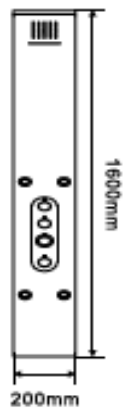

SHOWER TOWERS

SCTTKR007
1450 x 230 mm

SCTTKR008
1500 x 250 mm

SHOWER TOWERS

SCTTKR009

1500 x 230 mm

SCTTKR010

1400 x 230 mm

SHOWER TOWERS

SCTTKR011
1400 x 200 mm

SCTTKR012
1400 x 220 mm

SHOWER TOWERS

SCTTKR013
1300 x 220 mm

SCTTKR014
1500 x 250 mm

SHOWER TOWERS

SCTTKR015

1400 x 240 mm

SCTTKR016

1400 x 240 mm

SHOWER TOWERS

SCTTKR017
1300 x 200 mm

SCTTKR018
1300 x 200 mm

SHOWER TOWERS

SCTTKR019
1400 x 240 mm

SCTTKR020
1500 x 200 mm

SHOWER TOWERS

SCTTKR021

1550 x 230 mm

SCTTKR022

1000 x 250 mm

SHOWER TOWERS

SCTTKR023