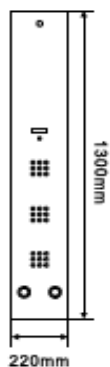

90 x 90 x 195 cm

SCTEKR002

90 x 90 x 195 cm

SHOWER ENCLOSURES

SCKEKR003

90 x 90 x 195 cm

SCKEKR004

80 x 110 x 200 cm

SHOWER TOWERS

SCTTKR007
1450 x 230 mm

SCTTKR008
1500 x 250 mm

SHOWER TOWERS

SCTTKR009

1500 x 230 mm

SCTTKR010

1400 x 230 mm

SHOWER TOWERS

SCTTKR011
1400 x 200 mm

SCTTKR012
1400 x 220 mm

SHOWER TOWERS

SCTTKR013
1300 x 220 mm

SCTTKR014
1500 x 250 mm

SHOWER TOWERS

SCTTKR015

1400 x 240 mm

SCTTKR016

1400 x 240 mm

SHOWER TOWERS

SCTTKR017
1300 x 200 mm

SCTTKR018
1300 x 200 mm

SHOWER TOWERS

SCTTKR019
1400 x 240 mm