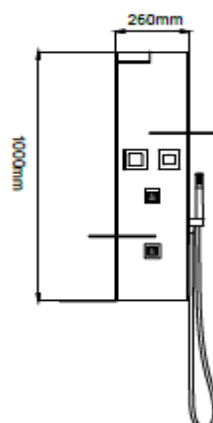

SHOWER TOWERS

SCTTKR007
1450 x 230 mm

SCTTKR008
1500 x 250 mm

SHOWER TOWERS

SCTTKR009

1500 x 230 mm

SCTTKR010

1400 x 230 mm

SHOWER TOWERS

SCTTKR011
1400 x 200 mm

SCTTKR012
1400 x 220 mm

SHOWER TOWERS

SCTTKR013
1300 x 220 mm

SCTTKR014
1500 x 250 mm

SHOWER TOWERS

SCTTKR015

1400 x 240 mm

SCTTKR016

1400 x 240 mm

SHOWER TOWERS

SCTTKR017
1300 x 200 mm

SCTTKR018
1300 x 200 mm

SHOWER TOWERS

SCTTKR019
1400 x 240 mm

SCTTKR020
1500 x 200 mm

SHOWER TOWERS

SCTTKR021

1550 x 230 mm

SCTTKR022

1000 x 250 mm

SHOWER TOWERS

SCTTKR023