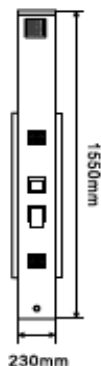

SHOWER TOWERS

SCTTKR007
1450 x 230 mm

SCTTKR008
1500 x 250 mm

SHOWER TOWERS

SCTTKR009

1500 x 230 mm

SCTTKR010

1400 x 230 mm

SHOWER TOWERS

SCTTKR011
1400 x 200 mm

SCTTKR012
1400 x 220 mm

SHOWER TOWERS

SCTTKR013
1300 x 220 mm

SCTTKR014
1500 x 250 mm

SHOWER TOWERS

SCTTKR015

1400 x 240 mm

SCTTKR016

1400 x 240 mm

SHOWER TOWERS

SCTTKR017
1300 x 200 mm

SCTTKR018
1300 x 200 mm

SHOWER TOWERS

SCTTKR019
1400 x 240 mm

SCTTKR020
1500 x 200 mm

SHOWER TOWERS

SCTTKR021

1550 x 230 mm

SCTTKR022

1000 x 250 mm

SHOWER TOWERS

SCTTKR023