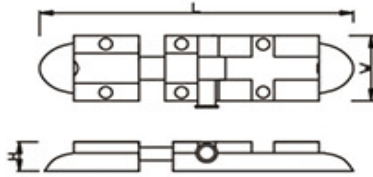

Door Bolts

DIECDBE042