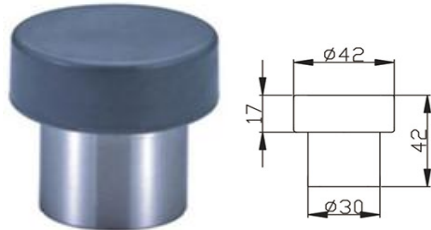

Door Stoppers - STAINLESS STEEL

DHDIEC111

DHDIEC113

DHDIEC114

DHDIEC116

DHDIEC117

Finshes :

GP Gold Plated - **MG Mat Gold** - **SN Satin Nickel** - **MC Mat Cooper**

CP Chrome Plated - **AB Antique Bronze** - **CB Coffee Bronze** - **PVD**