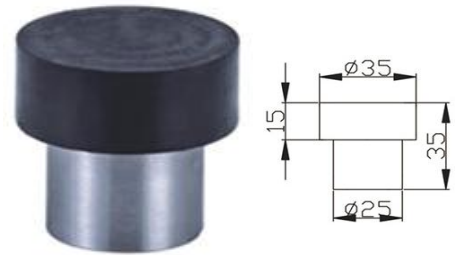

Door Stoppers - STAINLESS STEEL

DHDIEC111

DHDIEC112

DHDIEC113

DHDIEC114

DHDIEC116

DHDIEC117

Finshes :

GP Gold Plated - **MG Mat Gold** - **SN Satin Nickel** - **MC Mat Cooper**

CP Chrome Plated - **AB Antique Bronze** - **CB Coffee Bronze** - **PVD**