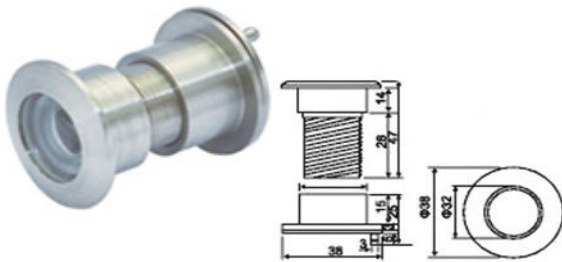

Door Viewers

DIECDVE200

Finshes :

GP Gold Plated - **MG Mat Gold** - **SN Satin Nickel** - **MC Mat Cooper**

CP Chrome Plated - **AB Antique Bronze** - **CB Coffee Bronze** - **PVD**