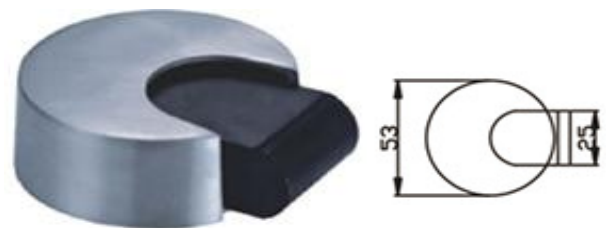

DHDIEC117

Finshes :

GP Gold Plated - **MG Mat Gold** - **SN Satin Nickel** - **MC Mat Cooper**

CP Chrome Plated - **AB Antique Bronze** - **CB Coffee Bronze** - **PVD**