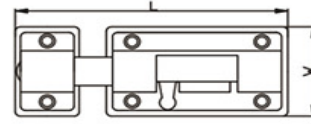

DIECDBE054

1.1/2" - 2" - 3"