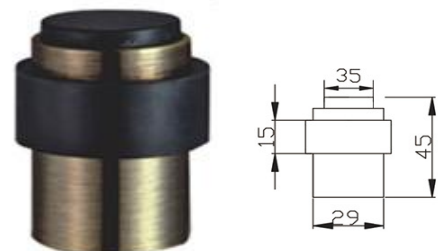

## Door Stoppers - STAINLESS STEEL

**DHDIEC043**

**DHDIEC048**

**DHDIEC049**

**DHDIEC051**

**DHDIEC052**

**DHDIEC053**

Finshes :