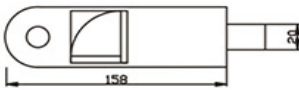

Door Bolts

DIECDBE028

6" - 8" - 10" - 12"