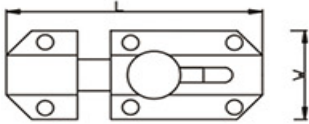

Door Bolts

DIECDBE053

160 x 20 mm