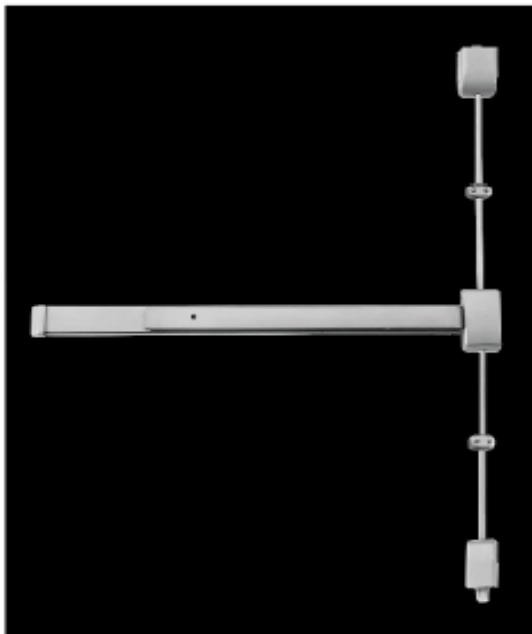

DHDPD08

Single Door

DHDPD09

Double Door

Rim Type Panic Exit Devices easy reversible

Dogging Function Optional

All spring in Stainless Steel throughout

Conforms and meets ADA regulations

Lever, Knob and Escutcheon Trims Optional

Hurricane Approved Hardware

BHMA certified Life Time warranty

UL Listed - 3 hours Fire Rated

ANSI - Grade 1 Heavy Duty Certified

Heavy Duty Rails Assemblies