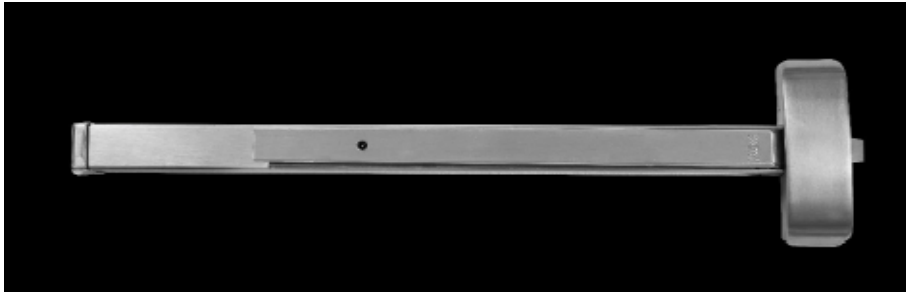

Distance : 132 x 19 mm

DHHDC08

Finshes :

MG Mat Gold - SN Satin Nickel - MB Mat Bronze

WH White - BL Black - BR Brown

Part 3

Door Antipanic Devices

Door Panic Devices

DHDPD04

DHDPD05

Single Door

DHDPD06

Double Door

Rim Type Panic Exit Devices easy reversible

Dogging Function Optional

All spring in Stainless Steel throughout