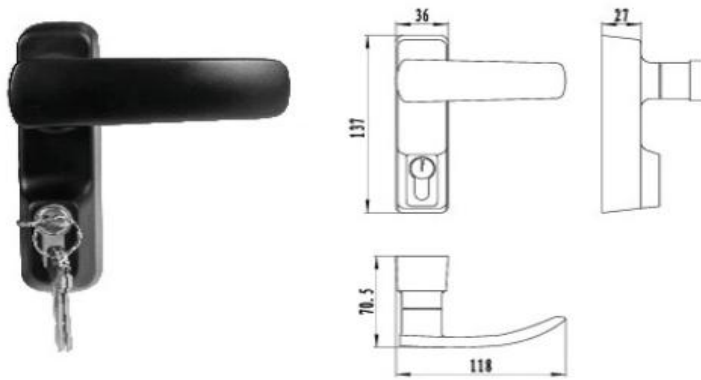

Door Panic Devices

DHDPD25

DHDPD26