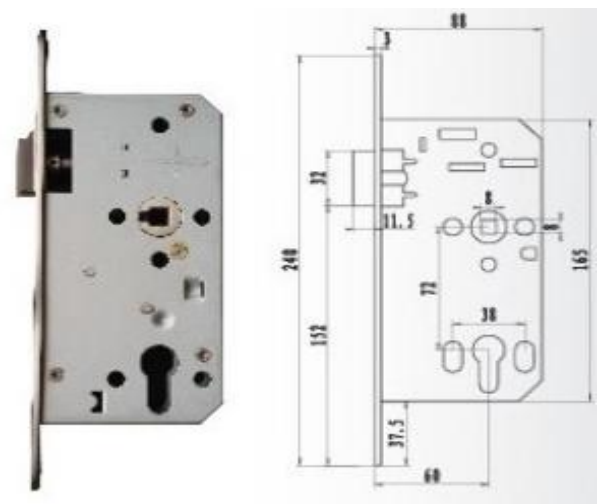

Door Panic Devices

DHDPD25

DHDPD26

DHDPD28