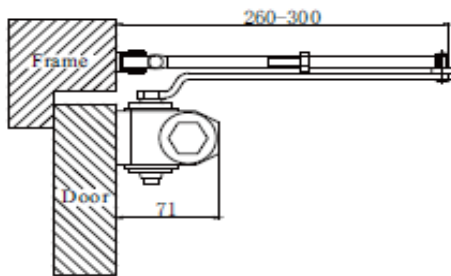

Distance : 132 x 19 mm

DHHDC04

Finshes :

MG Mat Gold - SN Satin Nickel - MB Mat Bronze

WH White - BL Black - BR Brown

Door Closers with Three Fast Side Back

Force 2 - 3 - 4 - 5

Door Width from 500 to 1300 mm