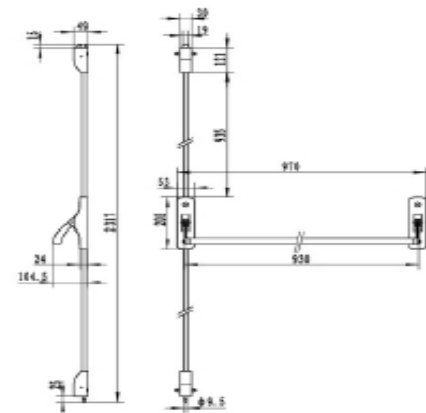

DHDPD14

Single Door

DHDPD15

Double Door

Rim Type Panic Exit Devices easy reversible

Dogging Function Optional

All spring in Stainless Steel throughout

Conforms and meets ADA regulations

Lever, Knob and Escutcheon Trims Optional

Hurricane Approved Hardware

BHMA certified Life Time warranty

UL Listed - 3 hours Fire Rated

ANSI - Grade 1 Heavy Duty Certified

Heavy Duty Rails Assemblies