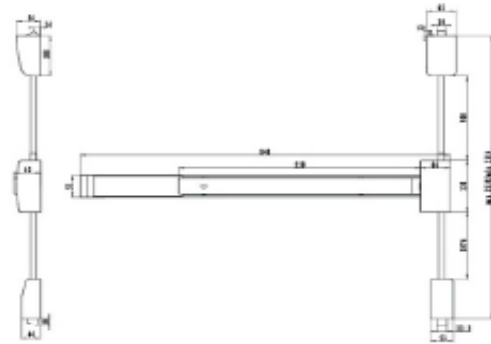

DHDPD08

Single Door

DHDPD09

Double Door

Rim Type Panic Exit Devices easy reversible

Dogging Function Optional

All spring in Stainless Steel throughout

Conforms and meets ADA regulations

Lever, Knob and Escutcheon Trims Optional

Hurricane Approved Hardware

BHMA certified Life Time warranty

UL Listed - 3 hours Fire Rated

ANSI - Grade 1 Heavy Duty Certified

Heavy Duty Rails Assemblies