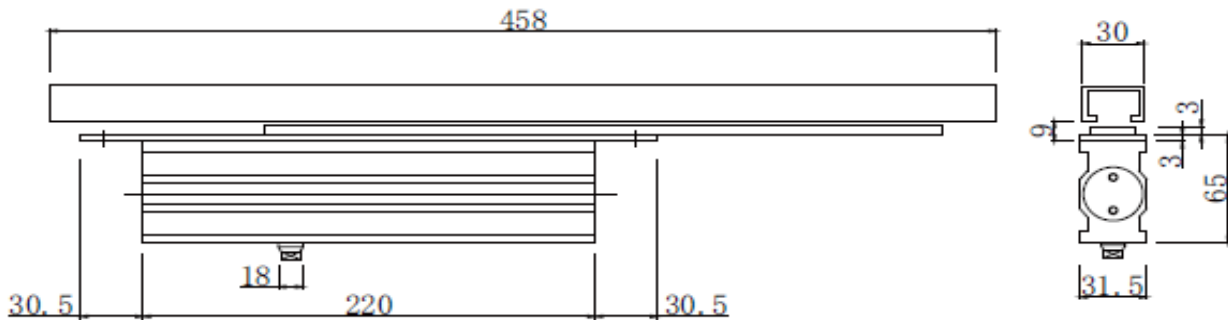

Hidden Square Door Closers

Force 2 - 3 - 4 - 5

Door Width from 500 to 1300 mm

Door Weight of 25 to 45 Kgs

Option of Function of Stopping at 90 degrees

Distance : 132 x 19 mm

DHHDC07

Finshes :

MG Mat Gold - SN Satin Nickel - MB Mat Bronze

WH White - BL Black - BR Brown