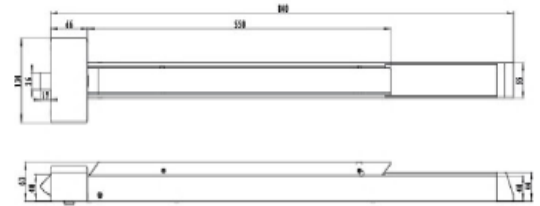

Door Panic Devices

DHDPD07