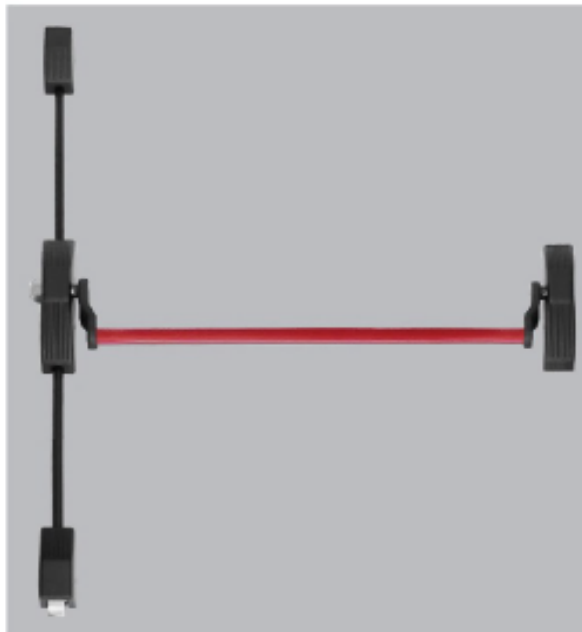

DHDPD17

Single Door

DHDPD18

Double Door

Rim Type Panic Exit Devices easy reversible

Dogging Function Optional

All spring in Stainless Steel throughout

Conforms and meets ADA regulations

Lever, Knob and Escutcheon Trims Optional

Hurricane Approved Hardware

BHMA certified Life Time warranty

UL Listed - 3 hours Fire Rated

ANSI - Grade 1 Heavy Duty Certified

Heavy Duty Rails Assemblies