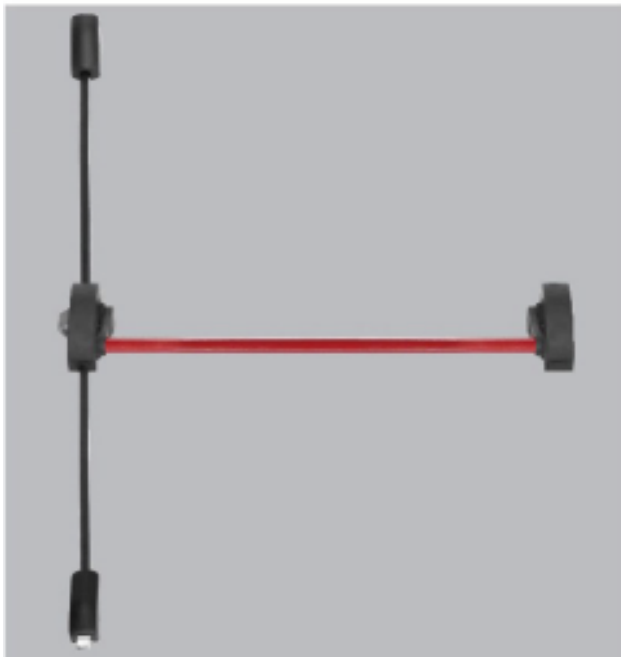

DHDPD23

Single Door

DHDPD24

Double Door

Rim Type Panic Exit Devices easy reversible

Dogging Function Optional

All spring in Stainless Steel throughout

Conforms and meets ADA regulations

Lever, Knob and Escutcheon Trims Optional

Hurricane Approved Hardware

BHMA certified Life Time warranty

UL Listed - 3 hours Fire Rated

ANSI - Grade 1 Heavy Duty Certified

Heavy Duty Rails Assemblies