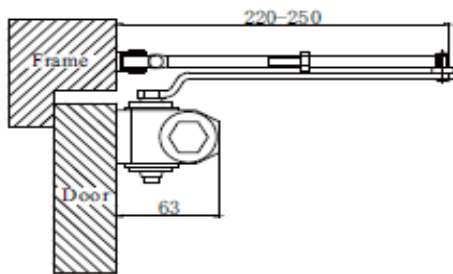

Door Closers with Back Check Function

Force 2 - 3 - 4 - 5

Door Width from 500 to 1300 mm

Door Weight of 25 to 45 Kgs

Option of Function of Stopping at 90 degrees

Distance : 132 x 19 mm

DHHDC04

Finshes :

MG Mat Gold - SN Satin Nickel - MB Mat Bronze

WH White - BL Black - BR Brown