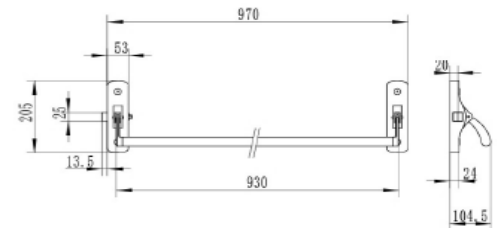

Door Panic Devices

DHDPD13