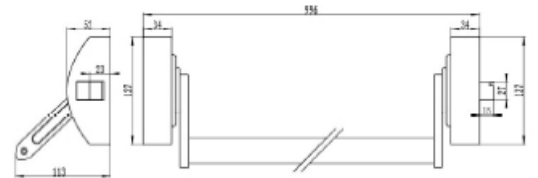

Door Panic Devices

DHDPD22