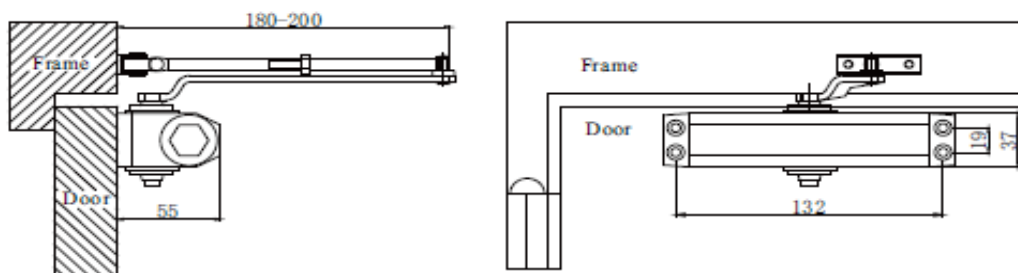

Trendy Hardware with Passion

Part 2 Door Closers

www.domusitalya.com

info@domusitalya.com

Galeon^{by} D.I.
Made In China

Hexagonal Door Closers

Force 2 - 3 - 4 - 5

Door Width from 500 to 1300 mm