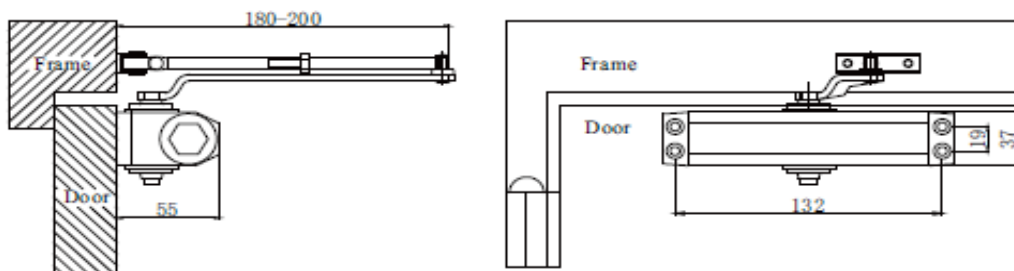

Door Weight of 25 to 45 Kgs

Option of Function of Stopping at 90 degrees

Distance : 132 x 19 mm

DHHDC01

Finshes :

MG Mat Gold - SN Satin Nickel - MB Mat Bronze

WH White - BL Black - BR Brown

Round Door Closers