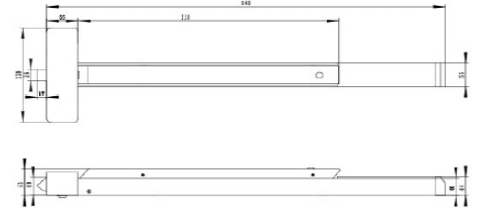

Door Panic Devices

DHDPD04