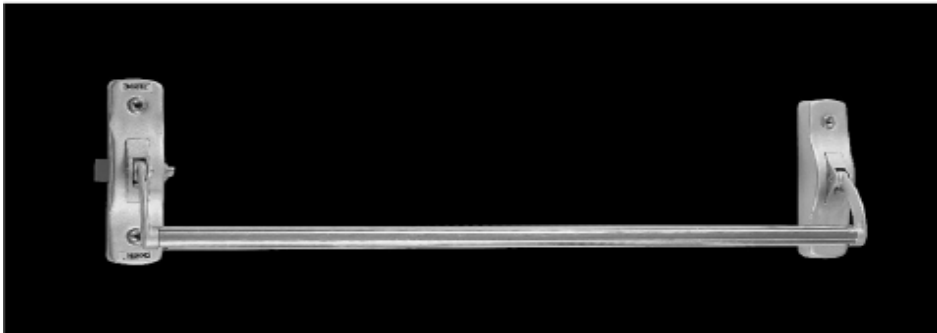

Door Panic Devices

DHDPD13