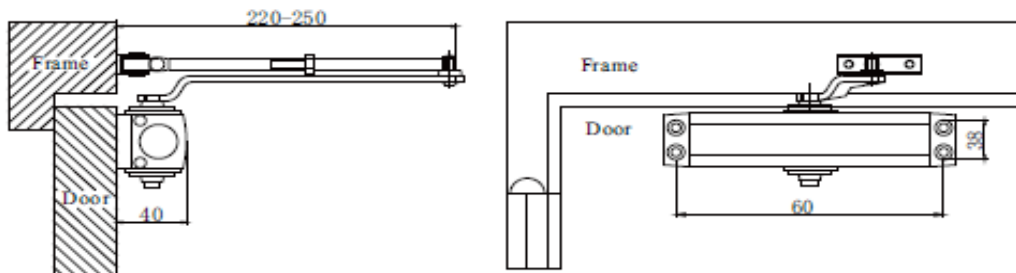

Door Weight of 25 to 45 Kgs

Option of Function of Stopping at 90 degrees

Distance : 132 x 19 mm

DHHDC05

Finshes :

MG Mat Gold - SN Satin Nickel - MB Mat Bronze

WH White - BL Black - BR Brown

Quadrangle Door Closers