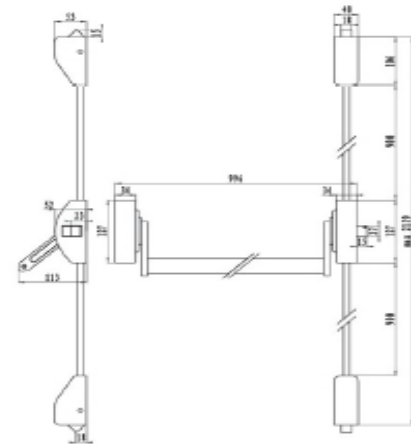

DHDPD23

Single Door

DHDPD24

Double Door

Rim Type Panic Exit Devices easy reversible

Dogging Function Optional

All spring in Stainless Steel throughout

Conforms and meets ADA regulations

Lever, Knob and Escutcheon Trims Optional

Hurricane Approved Hardware

BHMA certified Life Time warranty

UL Listed - 3 hours Fire Rated

ANSI - Grade 1 Heavy Duty Certified

Heavy Duty Rails Assemblies