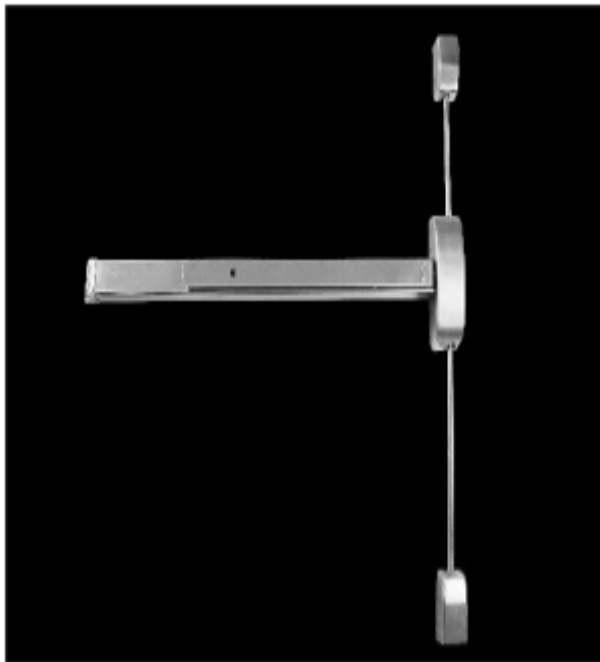

DHDPD04

DHDPD05

Single Door

DHDPD06

Double Door

Rim Type Panic Exit Devices easy reversible

Dogging Function Optional

All spring in Stainless Steel throughout