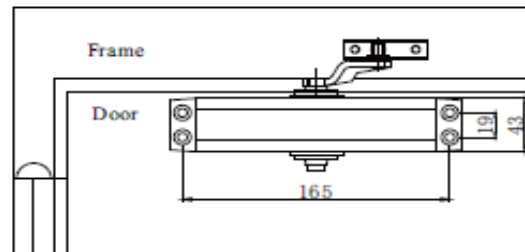

Door Closers with Back Check Function

Force 2 - 3 - 4 - 5

Door Width from 500 to 1300 mm

Door Weight of 25 to 45 Kgs

Option of Function of Stopping at 90 degrees

Distance : 132 x 19 mm

DHHDC04

Finshes :

MG Mat Gold - SN Satin Nickel - MB Mat Bronze

WH White - BL Black - BR Brown