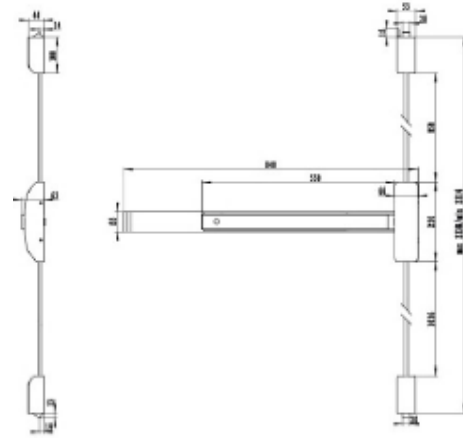

DHDPD05

Single Door

DHDPD06

Double Door

Rim Type Panic Exit Devices easy reversible

Dogging Function Optional

All spring in Stainless Steel throughout

Conforms and meets ADA regulations

Lever, Knob and Escutcheon Trims Optional

Hurricane Approved Hardware

BHMA certified Life Time warranty

UL Listed - 3 hours Fire Rated

ANSI - Grade 1 Heavy Duty Certified

Heavy Duty Rails Assemblies