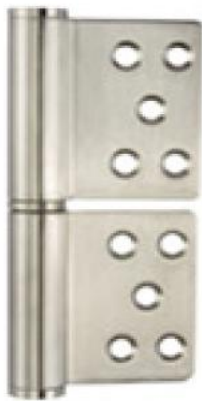

## STAINLESS STEEL DOOR HINGES

| <b>DHSSBH043</b>   |
|--------------------|
| L4"xW4"xT3.0mm     |
| L4.5"xW4"xT3.0mm   |
| L4.5"xW4.5"xT3.4mm |
| L5"xW4.5"xT3.7mm   |

| <b>DHSSBH044</b> |
|------------------|
| L70xW60xT1.8mm   |
| L80xW60xT2.0mm   |
| L102xW76xT2.5mm  |
| L102xW76xT3.0mm  |