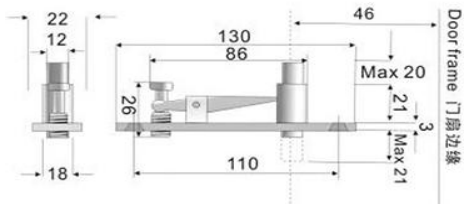

CONCEALED DOOR HINGES

DHCDHXX34

130 x 86 mm