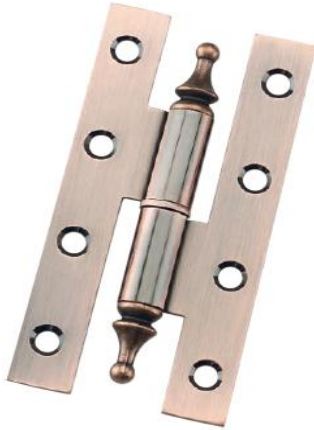

STEEL DOOR HINGES

DHSDHSS027

H110xW50xT1.2mm
H110xW50xT1.5mm
H140xW55xT1.5mm
H140xW55xT1.8mm
H140xW55xT2.0mm