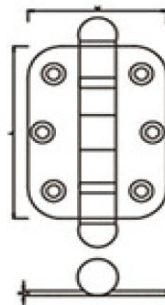

## BRASS DOOR HINGES

|                 |
|-----------------|
| <b>DHBBH031</b> |
| H64xW35xT2.0mm  |
| H50xW28xT1.5mm  |

|                 |
|-----------------|
| <b>DHBBH032</b> |
| H80xW62xT2.5mm  |
| H100xW75xT3.0mm |
| H125xW75xT3.0mm |
| H150xW75xT3.0mm |