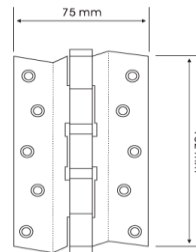

STEEL DOOR HINGES

DHSDHSS024

H75xW50xT2.0mm
H100xW63xT2.5mm
H100xW75xT3.0mm
H125xW75xT3.0mm
H150xW100xT3.5mm