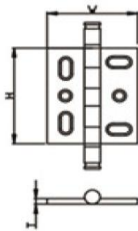

DHBBH008

H64xW35xT2.0mm