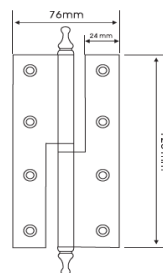

## STEEL DOOR HINGES

**DHSDHSS030**

H150xW82xT3.0mm

**DHSDHSS031**

H160xW55xT3.0mm

**DHSDHSS032**

H100xW63xT2.5mm

H120xW76xT2.5mm