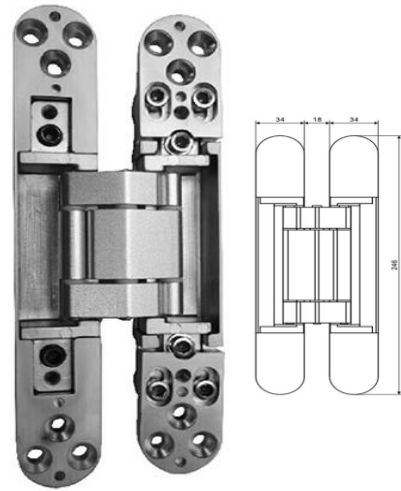

30 x 190 x 27 mm

**DHCDHXX21**

23 x 140 x 18 mm

**DHCDHXX22**

15 x 139 x 28 mm

Finishes :

GP Gold Plated - MG Mat Gold - SN Satin Nickel - MB Mat Bronze  
CP Chrome Plated - AB Antique Bronze - CB Coffee Bronze - PVD

## CONCEALED DOOR HINGES

**DHCDHXX23**

177 x 28 x 25 mm

**DHCDHXX24**

246 x 34 x 27 mm

**DHCDHXX25**

100 x 20 x 20 mm

120 x 22 x 22 mm