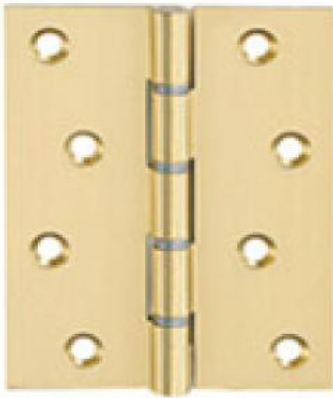

BRASS DOOR HINGES

DHBBH001
L85xW60xT2.4mm
L100xW75xT2.5mm
L100xW75xT3.0mm
L100xW100xT3.0mm