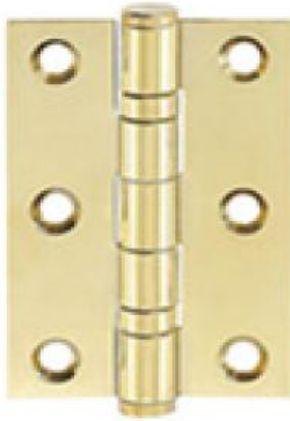

## STAINLESS STEEL DOOR HINGES

| DHSSBH010          |
|--------------------|
| L4"xW3"xT2.5mm     |
| L4"xW3"xT3.0mm     |
| L4.5"xW4"xT3.0mm   |
| L4.5"xW4.5"xT3.0mm |

| DHSSBH011        |
|------------------|
| L4"xW3.5"xT2.5mm |
| L4"xW3.5"xT3.0mm |
| L5"xW3.5"xT3.0mm |
| L6"xW3.5"xT3.0mm |

## STAINLESS STEEL DOOR HINGES

| DHSSBH013        |
|------------------|
| L3.5"xW2"xT2.5mm |
| L4"xW2"xT2.5mm   |
| L4.5"xW2"xT3.0mm |

| DHSSBH014      |
|----------------|
| L36xW22xT1.0mm |
| L36xW22xT1.2mm |
| L50xW32xT1.2mm |
| L60xW38xT1.2mm |
| L70xW38xT1.2mm |