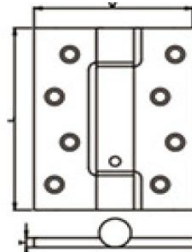

DHSSBH020
L3.5"xW3"xT2.5mm
L4"xW3"xT2.5mm
L4"xW4"xT3.0mm