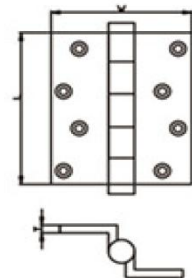

## STAINLESS STEEL DOOR HINGES

| DHSSBH019          |
|--------------------|
| L4"xW4"xT3.4mm     |
| L4.5"xW4"xT3.4mm   |
| L4.5"xW4.5"xT3.4mm |
| L5"xW4"xT3.7mm     |

| DHSSBH020        |
|------------------|
| L3.5"xW3"xT2.5mm |
| L4"xW3"xT2.5mm   |
| L4"xW4"xT3.0mm   |