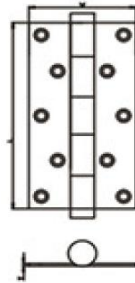

STAINLESS STEEL DOOR HINGES

DHSSBH007

L5"xW3"xT2.0mm

L5"xW3"xT3.0mm

L5"xW3.5"xT3.0mm

L5"xW4"xT3.0mm

L5"xW4.5"xT3.0mm