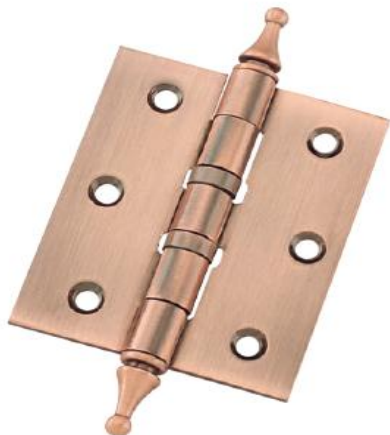

DHSDHSS002

H75xW50xT2.0mm
H100xW63xT2.5mm
H100xW75xT3.0mm
H125xW75xT3.0mm
H150xW100xT3.5mm

Finishes :

GP Gold Plated - **MG Mat Gold** - **SN Satin Nickel** - **MC Mat Cooper**
CP Chrome Plated - **AB Antique Bronze** - **CB Coffee Bronze** - **PVD**

Customized Sizes on Request