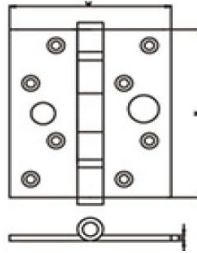

STAINLESS STEEL DOOR HINGES

DHSSBH046
L4"xW3"xT3.0mm
L4"xW4"xT3.5mm
L4.5"xW4"xT3.0mm
L4.5"xW4.5"xT3.0mm
L5"xW3.5"xT3.0mm