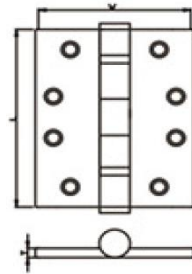

STAINLESS STEEL DOOR HINGES

DHSSBH019
L4"xW4"xT3.4mm
L4.5"xW4"xT3.4mm
L4.5"xW4.5"xT3.4mm
L5"xW4"xT3.7mm