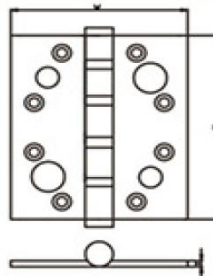

## STAINLESS STEEL DOOR HINGES

| <b>DHSSBH043</b>   |
|--------------------|
| L4"xW4"xT3.0mm     |
| L4.5"xW4"xT3.0mm   |
| L4.5"xW4.5"xT3.4mm |
| L5"xW4.5"xT3.7mm   |

| <b>DHSSBH044</b> |
|------------------|
| L70xW60xT1.8mm   |
| L80xW60xT2.0mm   |
| L102xW76xT2.5mm  |
| L102xW76xT3.0mm  |