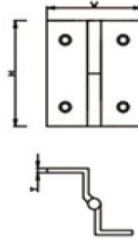

BRASS DOOR HINGES

DHBBH007

H90xW50xT2.0mm