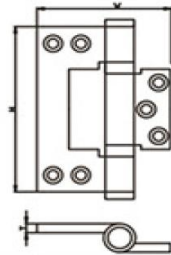

STAINLESS STEEL DOOR HINGES

DHSSBH025
L100xW70xT2.5mm
L125xW85xT3.0mm