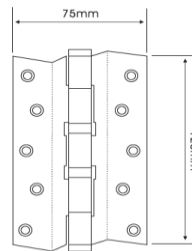

DHSDHSS025

H75xW50xT2.0mm
H100xW63xT2.5mm
H100xW75xT3.0mm
H125xW75xT3.0mm
H150xW100xT3.5mm