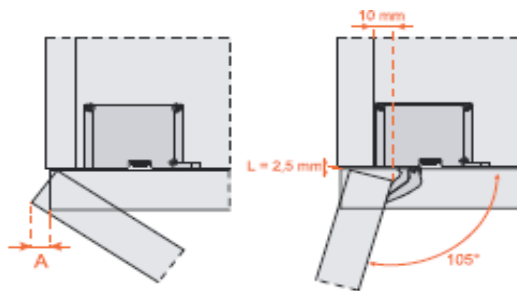

DOOR FRAME HINGES

	T=	18	20	22	24	26	28	30	32
K=3	A=	0	0.2	0.5	0.8	2.3	4.9	7.5	10.0
K=4	A=	0	0.2	0.4	0.8	1.3	3.9	6.5	9.0
K=5	A=	0	0.2	0.4	0.8	1.3	2.9	5.5	8.0
K=6	A=	0	0.2	0.4	0.8	1.2	1.9	4.5	

DHCDHXX43

Finishes :

GP Gold Plated - **MG Mat Gold** - **SN Satin Nickel** - **MB Mat Bronze**
CP Chrome Plated - **AB Antique Bronze** - **CB Coffee Bronze** - **PVD**