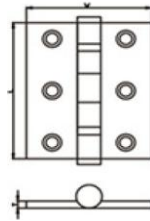

STAINLESS STEEL DOOR HINGES

DHSSBH013
L3.5"xW2"xT2.5mm
L4"xW2"xT2.5mm
L4.5"xW2"xT3.0mm