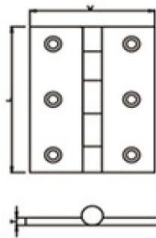

## STAINLESS STEEL DOOR HINGES

| DHSSBH013        |
|------------------|
| L3.5"xW2"xT2.5mm |
| L4"xW2"xT2.5mm   |
| L4.5"xW2"xT3.0mm |

| DHSSBH014      |
|----------------|
| L36xW22xT1.0mm |
| L36xW22xT1.2mm |
| L50xW32xT1.2mm |
| L60xW38xT1.2mm |
| L70xW38xT1.2mm |