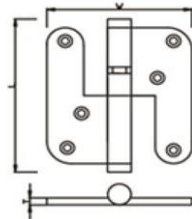

STAINLESS STEEL DOOR HINGES

DHSSBH021
L69xW60xT3.0mm
L89xW80xT3.0mm