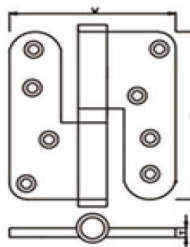

## STAINLESS STEEL DOOR HINGES

| <b>DHSSBH034</b>   |
|--------------------|
| L3"xW2.5"xT2.0mm   |
| L3.5"xW2.5"xT2.0mm |
| L4"xW3"xT3.0mm     |
| L4"xW3"xT3.5mm     |
| L4.5"xW3"xT3.5mm   |

| <b>DHSSBH035</b> |
|------------------|
| L100xW85xT3.0mm  |
| L140xW85xT3.0mm  |