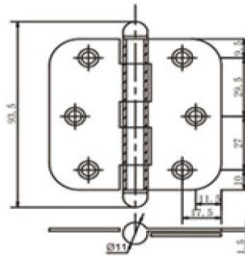

## STAINLESS STEEL DOOR HINGES

**DHSSBH031**

L80xW45xT2.5mm

**DHSSBH032**

L86xW60xT2.0mm

L100xW60xT2.5mm

L100xW75xT2.0mm

L100xW75xT2.5mm