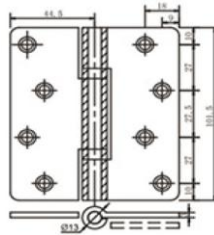

DHSSBH038
L4"xW4"xT3.4mm
L4.5"xW4"xT3.4mm
L4.5"xW4.5"xT3.4mm
L5"xW4"xT3.7mm