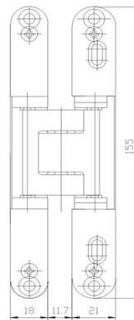

## CONCEALED DOOR HINGES

**DHCDHXX23**

177 x 28 x 25 mm

**DHCDHXX24**

246 x 34 x 27 mm

**DHCDHXX25**

100 x 20 x 20 mm

120 x 22 x 22 mm