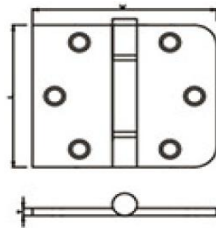

STAINLESS STEEL DOOR HINGES

DHSSBH022

L4"xW3"xT2.0mm

L4"xW3"xT2.5mm

L4"xW3"xT3.0mm

L4"xW3.5"xT3.0mm

L4"xW4"xT2.5mm

L4"xW4"xT3.0mm

L5"xW3.5"xT3.0mm