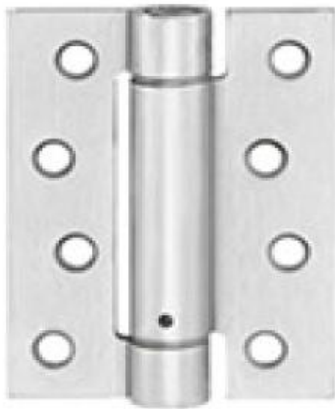

DHSSBH020
L3.5"xW3"xT2.5mm
L4"xW3"xT2.5mm
L4"xW4"xT3.0mm