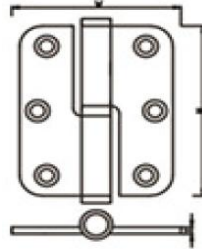

STAINLESS STEEL DOOR HINGES

DHSSBH040
L70xW50xT1.5mm
L80xW60xT2.5mm
L90xW65xT2.5mm
L100xW75xT2.5mm