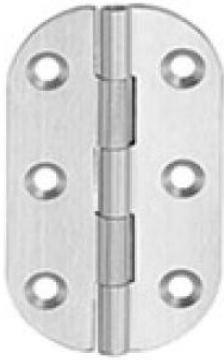

BRASS DOOR HINGES

DHBBH031
H64xW35xT2.0mm
H50xW28xT1.5mm