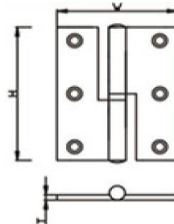

DHBBH005
H80xW62xT2.5mm
H100xW75xT3.0mm
H125xW75xT3.0mm
H150xW75xT3.0mm