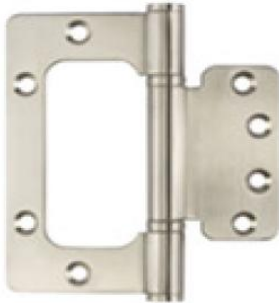

## STAINLESS STEEL DOOR HINGES

**DHSSBH031**

L80xW45xT2.5mm

**DHSSBH032**

L86xW60xT2.0mm

L100xW60xT2.5mm

L100xW75xT2.0mm

L100xW75xT2.5mm