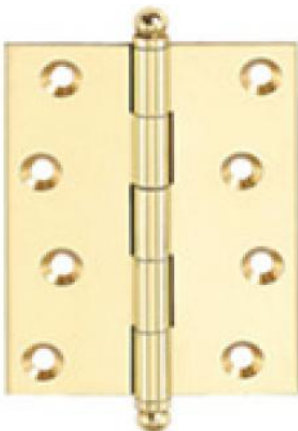

DHBBH027
H3.5"xW3"xT2.0mm
H3.5"xW3"xT2.5mm
H4"xW3.5"xT3.0mm
H4"xW4"xT3.0mm
H4.5"xW4"xT3.0mm
H5"xW3.5"xT3.0mm

Finishes :

GP Gold Plated - MG Mat Gold - SN Satin Nickel - MB Mat Black

CP Chrome Plated - AB Antique Bronze - AC Antique Cooper - PVD