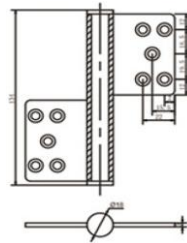

## STAINLESS STEEL DOOR HINGES

| <b>DHSSBH043</b>   |
|--------------------|
| L4"xW4"xT3.0mm     |
| L4.5"xW4"xT3.0mm   |
| L4.5"xW4.5"xT3.4mm |
| L5"xW4.5"xT3.7mm   |

| <b>DHSSBH044</b> |
|------------------|
| L70xW60xT1.8mm   |
| L80xW60xT2.0mm   |
| L102xW76xT2.5mm  |
| L102xW76xT3.0mm  |