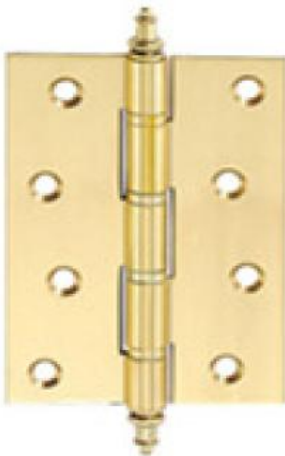

## BRASS DOOR HINGES

| DHBBH019         |
|------------------|
| H3.5"xW3"xT2.0mm |
| H3.5"xW3"xT2.5mm |
| H4"xW3.5"xT3.0mm |
| H4"xW4"xT3.0mm   |
| H4.5"xW4"xT3.0mm |
| H5"xW3.5"xT3.0mm |

| DHBBH020        |
|-----------------|
| H80xW62xT2.5mm  |
| H100xW75xT3.0mm |
| H125xW75xT3.0mm |
| H150xW75xT3.0mm |