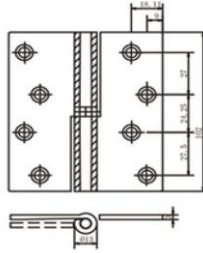

STAINLESS STEEL DOOR HINGES

DHSSBH043
L4"xW4"xT3.0mm
L4.5"xW4"xT3.0mm
L4.5"xW4.5"xT3.4mm
L5"xW4.5"xT3.7mm