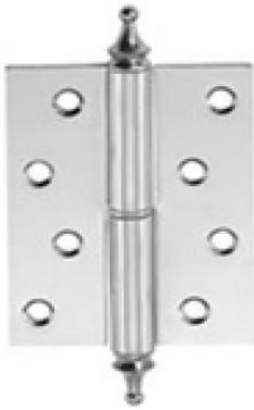

DHBBH032
H80xW62xT2.5mm
H100xW75xT3.0mm
H125xW75xT3.0mm
H150xW75xT3.0mm