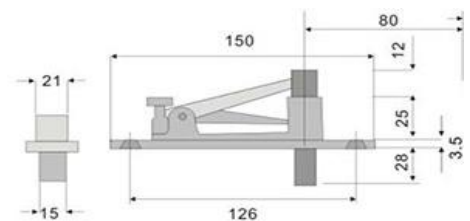

## CONCEALED DOOR HINGES

**DHCDHXX34**

130 x 86 mm

**DHCDHXX35**

150 x 110 mm

**DHCDHXX36**

150 x 110 mm

**DHCDHXX37**