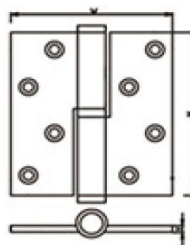

DHSSBH039
L70xW60xT1.8mm
L80xW60xT2.0mm
L102xW76xT2.5mm
L102xW76xT3.0mm

Finishes :

GP Gold Plated - MG Mat Gold - SN Satin Nickel - MB Mat Black

CP Chrome Plated - AB Antique Bronze - AC Antique Cooper - PVD