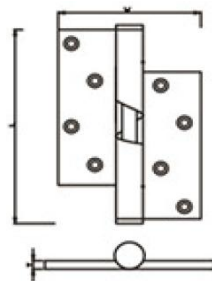

## STAINLESS STEEL DOOR HINGES

| DHSSBH004        |
|------------------|
| L3"xW3"xT2.5mm   |
| L3.5"xW3"xT2.5mm |
| L4"xW3.5"xT3.0mm |
| L4.5"xW4"xT3.0mm |

| DHSSBH005      |
|----------------|
| L102xW90xT3mm  |
| L102xW95xT3mm  |
| L102xW100xT3mm |