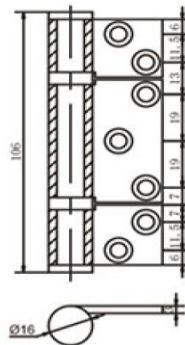

DHSSBH033

L100xW70xT2.5mm

L125xW85xT3.0mm

L150xW85xT3.5mm

Finishes :

GP Gold Plated - MG Mat Gold - SN Satin Nickel - MB Mat Black

CP Chrome Plated - AB Antique Bronze - AC Antique Cooper - PVD