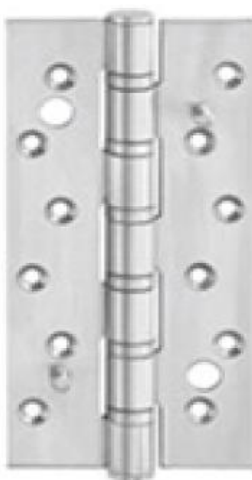

DHBBH042
H4"xW3"xT2.0mm
H4"xW3"xT2.5mm
H4"xW3"xT3.0mm
H4"xW3.5"xT3.0mm
H4"xW4"xT2.5mm
H4"xW4"xT3.0mm
H5"xW3.5"xT3.0mm
H6"xW4"xT3.5mm

Finishes :

GP Gold Plated - MG Mat Gold - SN Satin Nickel - MB Mat Black

CP Chrome Plated - AB Antique Bronze - AC Antique Cooper - PVD