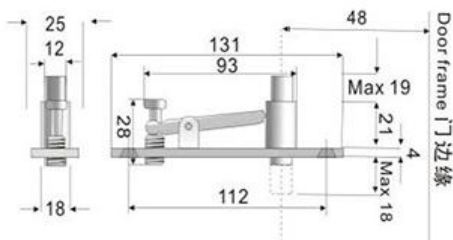

DHCDHXX32
131 x 93 mm