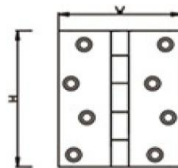

## BRASS DOOR HINGES

| DHBBH001         |
|------------------|
| L85xW60xT2.4mm   |
| L100xW75xT2.5mm  |
| L100xW75xT3.0mm  |
| L100xW100xT3.0mm |

| DHBBH002           |
|--------------------|
| L3.5"xW3"xT2.0mm   |
| L3.5"xW3"xT2.5mm   |
| L4.0"xW3.5"xT3.0mm |
| L4.0"xW4"xT3.0mm   |
| L4.5"xW4"xT3.0mm   |
| L5"xW4"xT3.0mm     |