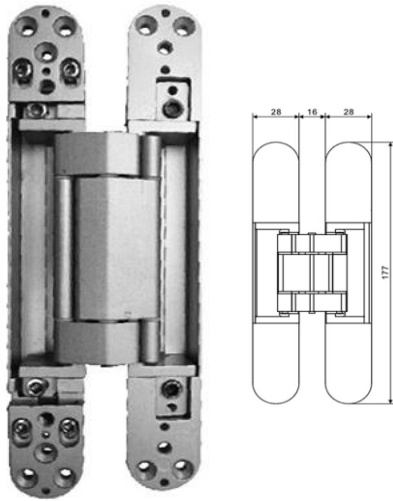

CONCEALED DOOR HINGES

DHCDHXX23

177 x 28 x 25 mm