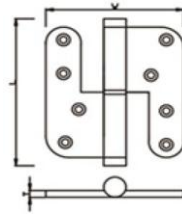

## STAINLESS STEEL DOOR HINGES

|                  |
|------------------|
| <b>DHSSBH021</b> |
| L69xW60xT3.0mm   |
| L89xW80xT3.0mm   |

|                  |
|------------------|
| <b>DHSSBH022</b> |
| L69xW60xT3.0mm   |
| L89xW80xT3.0mm   |