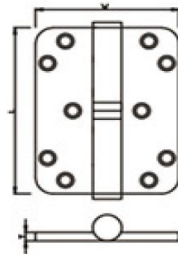

DHSSBH017

L70xW60xT1.5mm

L90xW65xT2.5mm

L102xW76xT2.5mm

L102xW76xT3.0mm