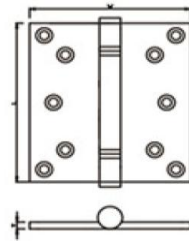

STAINLESS STEEL DOOR HINGES

DHSSBH016

L4"xW3.5"xT2.5mm

L4"xW3.5"xT3.0mm