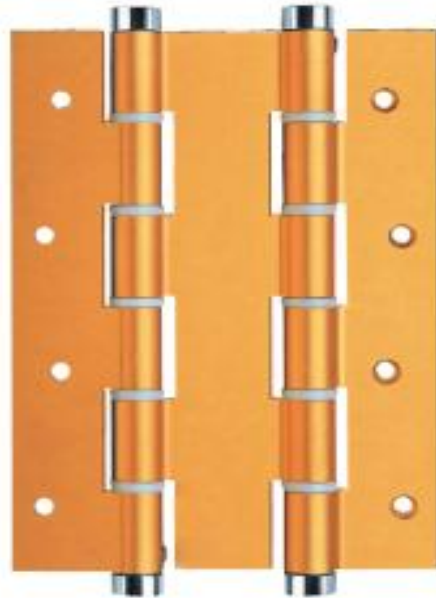

ALUMINUM SPRING HINGES

DHCDHXX41

133 x 120 mm