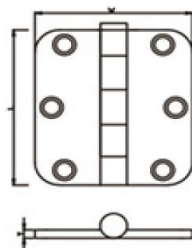

## STAINLESS STEEL DOOR HINGES

|                  |
|------------------|
| <b>DHSSBH021</b> |
| L69xW60xT3.0mm   |
| L89xW80xT3.0mm   |

|                  |
|------------------|
| <b>DHSSBH022</b> |
| L69xW60xT3.0mm   |
| L89xW80xT3.0mm   |