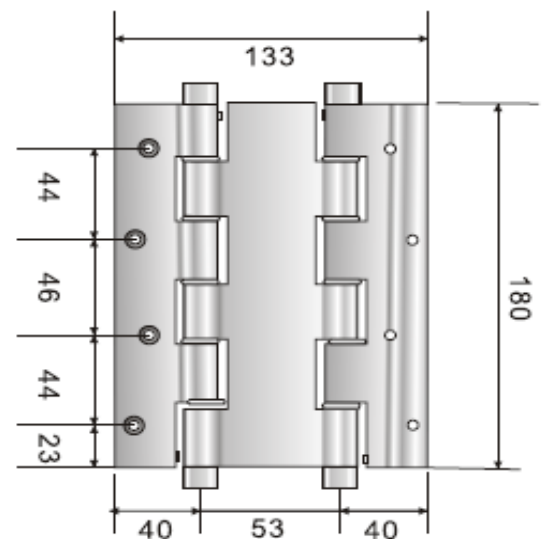

DHCDHXX42

180 x 120 mm

Finishes :

GP Gold Plated - MG Mat Gold - SN Satin Nickel - MB Mat Bronze

CP Chrome Plated - AB Antique Bronze - CB Coffee Bronze - PVD