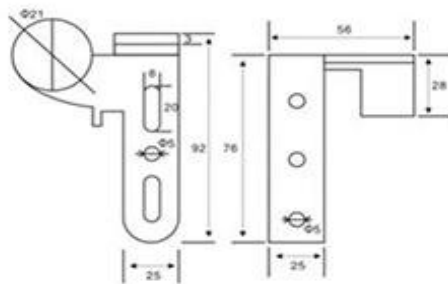

DHCDHXX31
92 x 25 mm