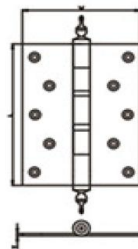

DHBBH024
H3.5"xW3"xT2.0mm
H3.5"xW3"xT2.5mm
H4"xW3.5"xT3.0mm
H4"xW4"xT3.0mm
H4.5"xW4"xT3.0mm
H5"xW3.5"xT3.0mm

Finishes :

GP Gold Plated - MG Mat Gold - SN Satin Nickel - MB Mat Black

CP Chrome Plated - AB Antique Bronze - AC Antique Cooper - PVD