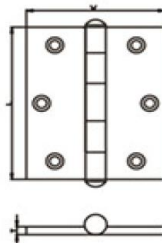

## STAINLESS STEEL DOOR HINGES

| DHSSBH013        |
|------------------|
| L3.5"xW2"xT2.5mm |
| L4"xW2"xT2.5mm   |
| L4.5"xW2"xT3.0mm |

| DHSSBH014      |
|----------------|
| L36xW22xT1.0mm |
| L36xW22xT1.2mm |
| L50xW32xT1.2mm |
| L60xW38xT1.2mm |
| L70xW38xT1.2mm |