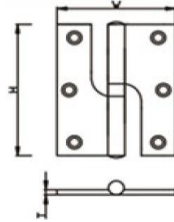

BRASS DOOR HINGES

DHBBH004
H80xW62xT2.5mm
H100xW75xT3.0mm
H125xW75xT3.0mm
H150xW75xT3.0mm