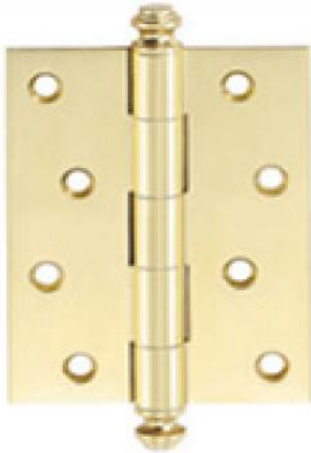

BRASS DOOR HINGES

DHBBH022
H3.5"xW3"xT2.0mm
H3.5"xW3"xT2.5mm
H4"xW3.5"xT3.0mm
H4"xW4"xT3.0mm
H4.5"xW4"xT3.0mm
H5"xW3.5"xT3.0mm