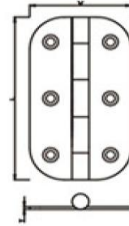

BRASS DOOR HINGES

DHBBH031
H64xW35xT2.0mm
H50xW28xT1.5mm