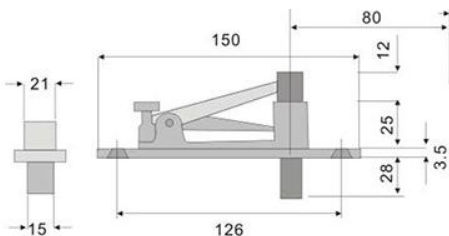

## CONCEALED DOOR HINGES

**DHCDHXX34**

130 x 86 mm

**DHCDHXX35**

150 x 110 mm

**DHCDHXX36**

150 x 110 mm

**DHCDHXX37**