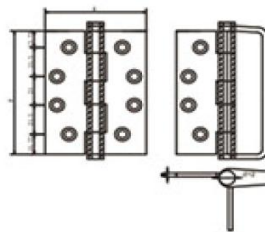

## STAINLESS STEEL DOOR HINGES

| DHSSBH040       |
|-----------------|
| L70xW50xT1.5mm  |
| L80xW60xT2.5mm  |
| L90xW65xT2.5mm  |
| L100xW75xT2.5mm |

| DHSSBH041       |
|-----------------|
| L110xW54xT2.5mm |
| L140xW60xT2.5mm |
| L140xW70xT3.0mm |