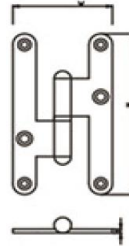

STAINLESS STEEL DOOR HINGES

DHSSBH037
L85xW55xT2.0mm
L100xW55xT2.0mm