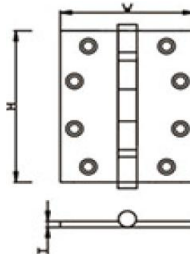

DHBBH006
L3.5"xW3"xT2.0mm
L3.5"xW3"xT2.5mm
L4.0"xW3.5"xT3.0mm
L4.0"xW4"xT3.0mm
L4.5"xW4"xT3.0mm
L5"xW4"xT3.0mm

Finishes :

GP Gold Plated - MG Mat Gold - SN Satin Nickel - MB Mat Black

CP Chrome Plated - AB Antique Bronze - AC Antique Cooper - PVD