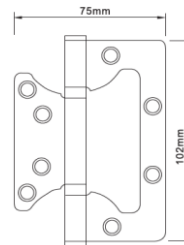

DHSDHSS034

H102xW75xT3.0mm