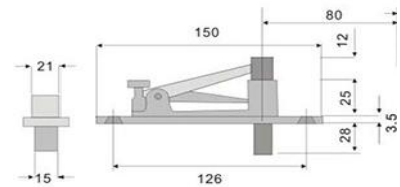

## CONCEALED DOOR HINGES

**DHCDHXX34**

130 x 86 mm

**DHCDHXX35**

150 x 110 mm

**DHCDHXX36**

150 x 110 mm

**DHCDHXX37**