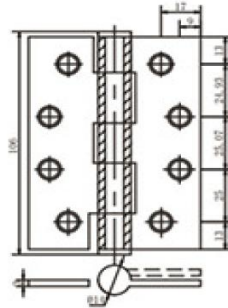

STAINLESS STEEL DOOR HINGES

DHSSBH028

L100xW70xT2.5mm

L125xW85xT3.0mm