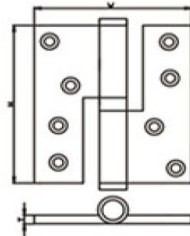

DHSSBH035
L100xW85xT3.0mm
L140xW85xT3.0mm