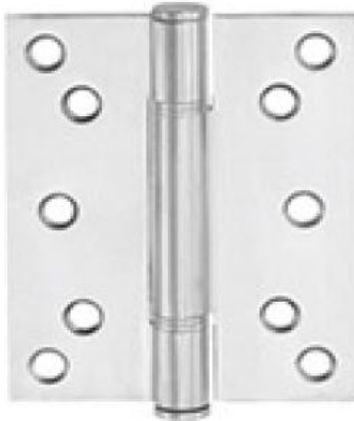

STAINLESS STEEL DOOR HINGES

DHSSBH016

L4"xW3.5"xT2.5mm

L4"xW3.5"xT3.0mm