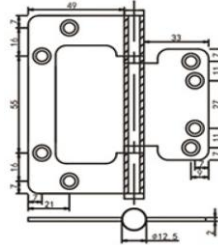

## STAINLESS STEEL DOOR HINGES

**DHSSBH031**

L80xW45xT2.5mm

**DHSSBH032**

L86xW60xT2.0mm

L100xW60xT2.5mm

L100xW75xT2.0mm

L100xW75xT2.5mm