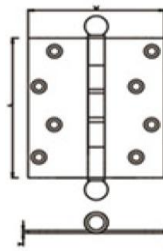

DHBBH023
H3.5"xW3"xT2.0mm
H3.5"xW3"xT2.5mm
H4"xW3.5"xT3.0mm
H4"xW4"xT3.0mm
H4.5"xW4"xT3.0mm