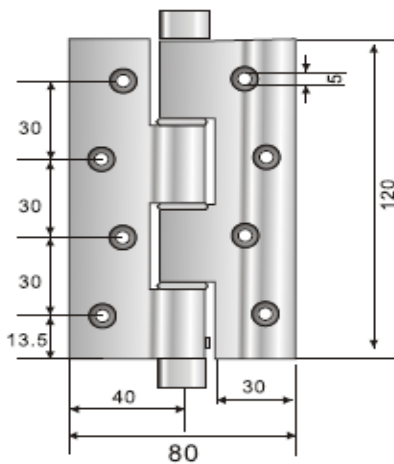

ALUMINUM SPRING HINGES

DHCDHXX39

120 x 80 mm