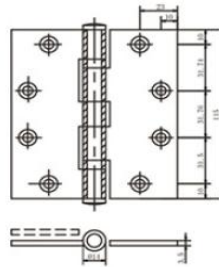

DHSSBH029

L100xW70xT2.5mm

L125xW85xT3.0mm