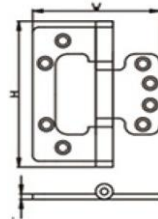

## Knobs - Zinc Alloy

|                  |
|------------------|
| <b>DHSSBH049</b> |
| L102xW86xT2.5mm  |

|                  |
|------------------|
| <b>DHSSBH050</b> |
| L100xW100xT3.0mm |
| L100xW130xT3.0mm |
| L100xW160xT3.0mm |
| L100xW175xT3.0mm |
| L100xW200xT3.0mm |