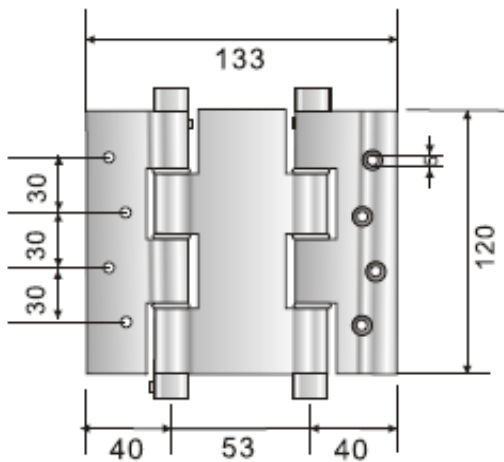

ALUMINUM SPRING HINGES

DHCDHXX41

133 x 120 mm