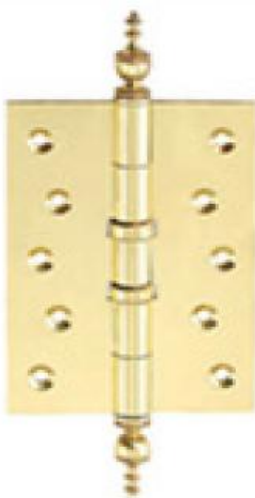

## BRASS DOOR HINGES

| DHBBH019         |
|------------------|
| H3.5"xW3"xT2.0mm |
| H3.5"xW3"xT2.5mm |
| H4"xW3.5"xT3.0mm |
| H4"xW4"xT3.0mm   |
| H4.5"xW4"xT3.0mm |
| H5"xW3.5"xT3.0mm |

| DHBBH020        |
|-----------------|
| H80xW62xT2.5mm  |
| H100xW75xT3.0mm |
| H125xW75xT3.0mm |
| H150xW75xT3.0mm |

## BRASS DOOR HINGES

| DHBBH022         |
|------------------|
| H3.5"xW3"xT2.0mm |
| H3.5"xW3"xT2.5mm |
| H4"xW3.5"xT3.0mm |
| H4"xW4"xT3.0mm   |
| H4.5"xW4"xT3.0mm |
| H5"xW3.5"xT3.0mm |

| DHBBH023         |
|------------------|
| H3.5"xW3"xT2.0mm |
| H3.5"xW3"xT2.5mm |
| H4"xW3.5"xT3.0mm |
| H4"xW4"xT3.0mm   |
| H4.5"xW4"xT3.0mm |