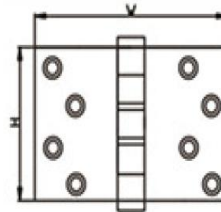

DHSSBH053
L4"xW3"xT2.5mm
L4"xW4"xT2.5mm
L4"xW4"xT3.0mm
L5"xW4"xT3.0mm