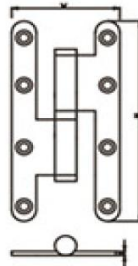

DHSSBH041
L110xW54xT2.5mm
L140xW60xT2.5mm
L140xW70xT3.0mm