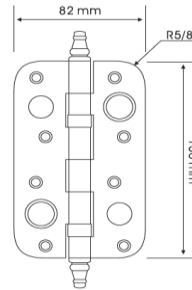

STEEL DOOR HINGES

DHSDHSS033

H150xW82xT3.0mm