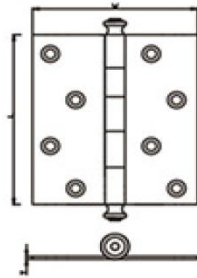

BRASS DOOR HINGES

DHBBH022
H3.5"xW3"xT2.0mm
H3.5"xW3"xT2.5mm
H4"xW3.5"xT3.0mm
H4"xW4"xT3.0mm
H4.5"xW4"xT3.0mm
H5"xW3.5"xT3.0mm