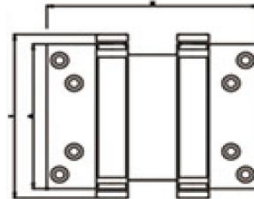

STAINLESS STEEL DOOR HINGES

DHSSBH052
L75xW38mm
L100xW40mm
L125xW45mm
L150xW45mm
L200xW45mm