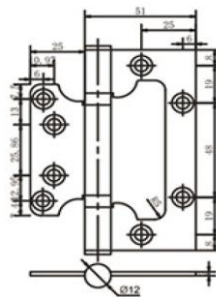

DHSSBH026
L100xW70xT2.5mm
L125xW85xT3.0mm