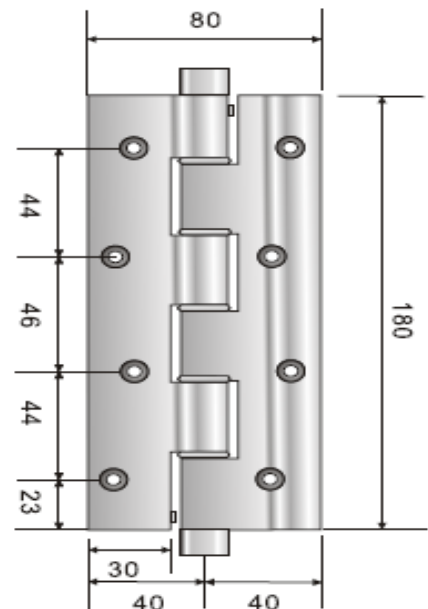

## ALUMINUM SPRING HINGES

**DHCDHXX39**

120 x 80 mm

**DHCDHXX40**

180 x 80 mm

Finishes :

GP Gold Plated - MG Mat Gold - SN Satin Nickel - MB Mat Bronze

CP Chrome Plated - AB Antique Bronze - CB Coffee Bronze - PVD