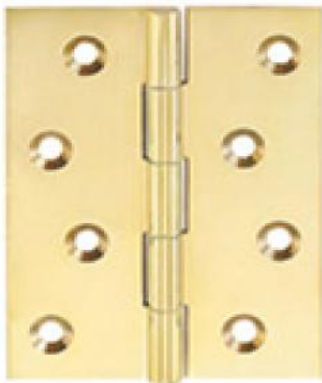

## STAINLESS STEEL DOOR HINGES

| DHSSBH052  |
|------------|
| L75xW38mm  |
| L100xW40mm |
| L125xW45mm |
| L150xW45mm |
| L200xW45mm |

| DHSSBH053      |
|----------------|
| L4"xW3"xT2.5mm |
| L4"xW4"xT2.5mm |
| L4"xW4"xT3.0mm |
| L5"xW4"xT3.0mm |

## BRASS DOOR HINGES

| DHBBH001         |
|------------------|
| L85xW60xT2.4mm   |
| L100xW75xT2.5mm  |
| L100xW75xT3.0mm  |
| L100xW100xT3.0mm |

| DHBBH002           |
|--------------------|
| L3.5"xW3"xT2.0mm   |
| L3.5"xW3"xT2.5mm   |
| L4.0"xW3.5"xT3.0mm |
| L4.0"xW4"xT3.0mm   |
| L4.5"xW4"xT3.0mm   |
| L5"xW4"xT3.0mm     |