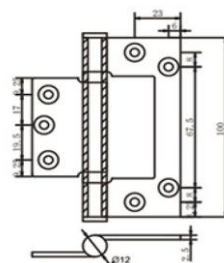

## STAINLESS STEEL DOOR HINGES

|                  |
|------------------|
| <b>DHSSBH025</b> |
| L100xW70xT2.5mm  |
| L125xW85xT3.0mm  |

|                  |
|------------------|
| <b>DHSSBH026</b> |
| L100xW70xT2.5mm  |
| L125xW85xT3.0mm  |