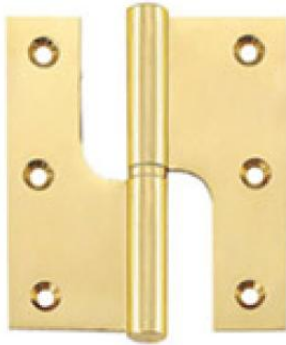

BRASS DOOR HINGES

DHBBH004
H80xW62xT2.5mm
H100xW75xT3.0mm
H125xW75xT3.0mm
H150xW75xT3.0mm