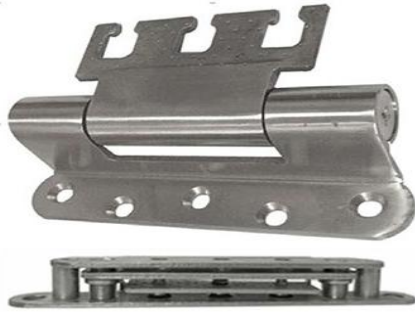

CONCEALED DOOR HINGES

DHCDHXX26

180 x 23 mm