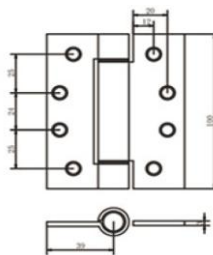

## STAINLESS STEEL DOOR HINGES

| DHSSBH046          |
|--------------------|
| L4"xW3"xT3.0mm     |
| L4"xW4"xT3.5mm     |
| L4.5"xW4"xT3.0mm   |
| L4.5"xW4.5"xT3.0mm |
| L5"xW3.5"xT3.0mm   |

| DHSSBH047  |
|------------|
| L75xW38mm  |
| L100xW40mm |
| L125xW45mm |
| L150xW45mm |
| L200xW45mm |