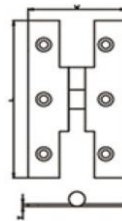

BRASS DOOR HINGES

DHBBH034

H64xW35xT2.0mm

H50xW28xT1.5mm