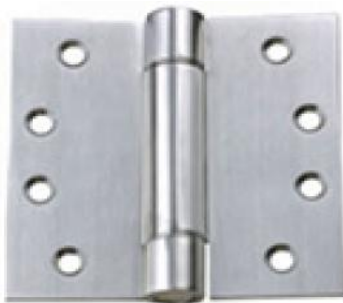

## Knobs - Zinc Alloy

|                  |
|------------------|
| <b>DHSSBH049</b> |
| L102xW86xT2.5mm  |

|                  |
|------------------|
| <b>DHSSBH050</b> |
| L100xW100xT3.0mm |
| L100xW130xT3.0mm |
| L100xW160xT3.0mm |
| L100xW175xT3.0mm |
| L100xW200xT3.0mm |