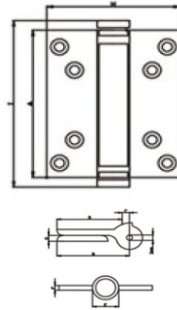

DHSSBH047
L75xW38mm
L100xW40mm
L125xW45mm
L150xW45mm
L200xW45mm