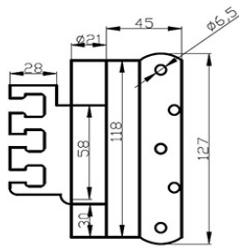

CONCEALED DOOR HINGES

DHCDHXX26

180 x 23 mm