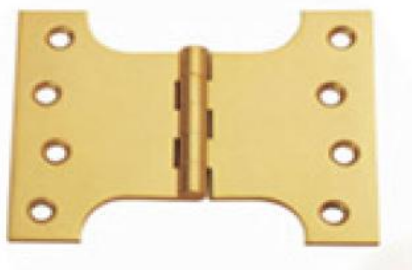

## STAINLESS STEEL DOOR HINGES

| DHSSBH046          |
|--------------------|
| L4"xW3"xT3.0mm     |
| L4"xW4"xT3.5mm     |
| L4.5"xW4"xT3.0mm   |
| L4.5"xW4.5"xT3.0mm |
| L5"xW3.5"xT3.0mm   |

| DHSSBH047  |
|------------|
| L75xW38mm  |
| L100xW40mm |
| L125xW45mm |
| L150xW45mm |
| L200xW45mm |

## Knobs - Zinc Alloy

|                  |
|------------------|
| <b>DHSSBH049</b> |
| L102xW86xT2.5mm  |

|                  |
|------------------|
| <b>DHSSBH050</b> |
| L100xW100xT3.0mm |
| L100xW130xT3.0mm |
| L100xW160xT3.0mm |
| L100xW175xT3.0mm |
| L100xW200xT3.0mm |