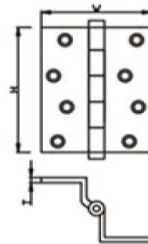

## BRASS DOOR HINGES

| DHBBH001         |
|------------------|
| L85xW60xT2.4mm   |
| L100xW75xT2.5mm  |
| L100xW75xT3.0mm  |
| L100xW100xT3.0mm |

| DHBBH002           |
|--------------------|
| L3.5"xW3"xT2.0mm   |
| L3.5"xW3"xT2.5mm   |
| L4.0"xW3.5"xT3.0mm |
| L4.0"xW4"xT3.0mm   |
| L4.5"xW4"xT3.0mm   |
| L5"xW4"xT3.0mm     |