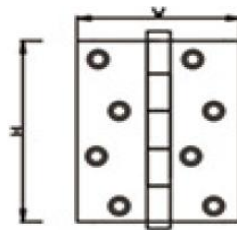

BRASS DOOR HINGES

DHBBH001
L85xW60xT2.4mm
L100xW75xT2.5mm
L100xW75xT3.0mm
L100xW100xT3.0mm