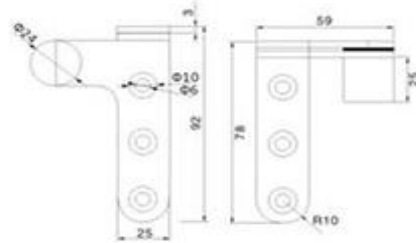

CONCEALED DOOR HINGES

DHCDHXX30
92 x 25 mm