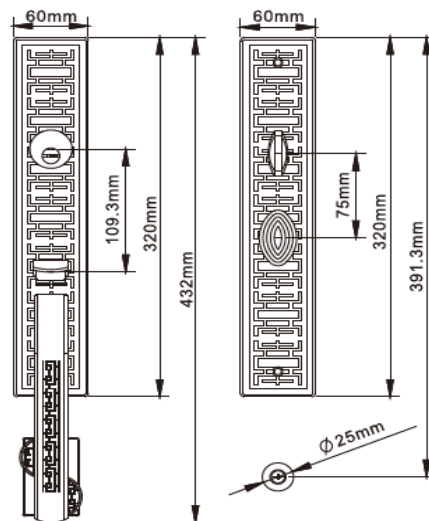

Finshes :

GP Gold Plated - **MG Mat Gold** - **SNGP Satin Nickel Gold Plated** - **MBGP Mat Bronze Gold Plated**
SNCP Satin Nickel Chrome Plated - **ABGP Antique Bronze Gold Plated** - **CB Coffee Bronze** - **PVD**