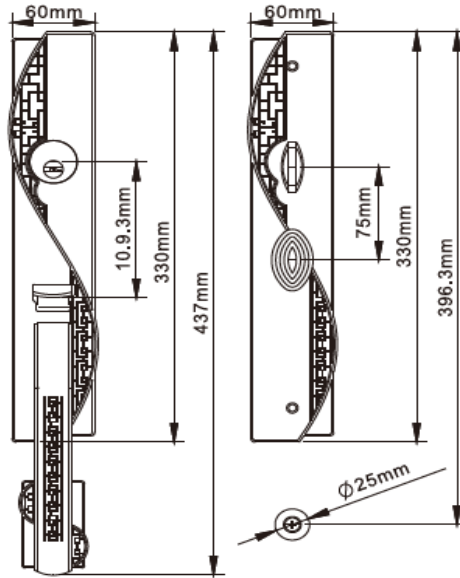

DHASEC8125