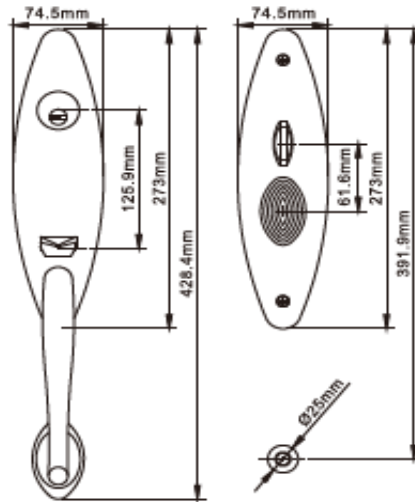

American Style

DHASEC8201

DHASEC8202

Finshes :

GP Gold Plated - **MG** Mat Gold - **SNGP** Satin Nickel Gold Plated - **MBGP** Mat Bronze Gold Plated
SNCP Satin Nickel Chrome Plated - **ABGP** Antique Bronze Gold Plated - **CB** Coffee Bronze - **PVD**