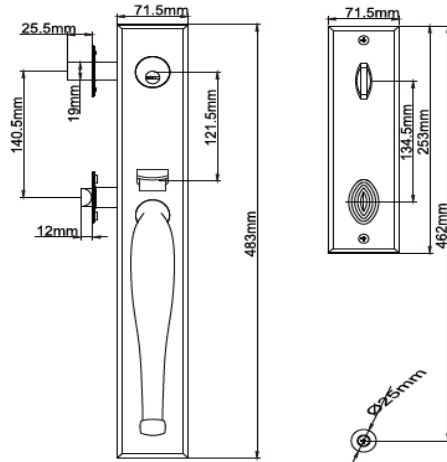

Tubular Opening Sets

DHASEC8669

DHASEC8702

Finshes :

GP Gold Plated - MG Mat Gold - SNGP Satin Nickel Gold Plated - MBGP Mat Bronze Gold Plated
SNCP Satin Nickel Chrome Plated - ABGP Antique Bronze Gold Plated - CB Coffee Bronze - PVD