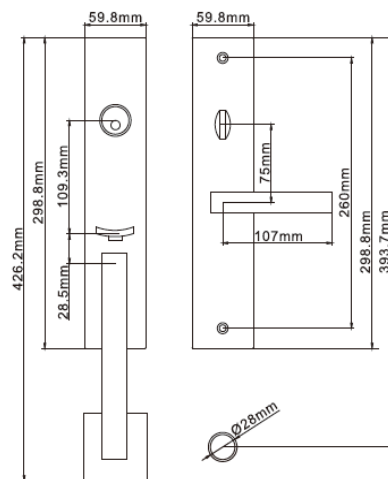

Finshes :

GP Gold Plated - MG Mat Gold - SNGP Satin Nickel Gold Plated - MBGP Mat Bronze Gold Plated
SNCP Satin Nickel Chrome Plated - ABGP Antique Bronze Gold Plated - CB Coffee Bronze - PVD