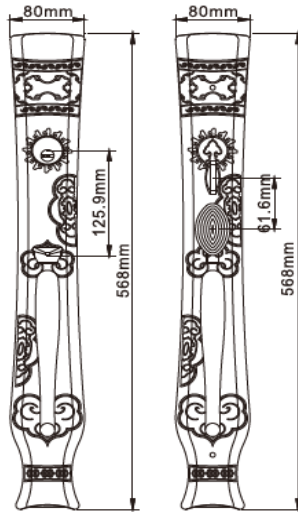

American Style

DHASEC8228

DHASEC8230