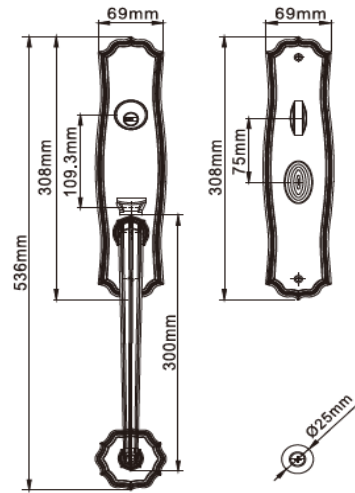

American Style

DHASEC8135

DHASEC8136