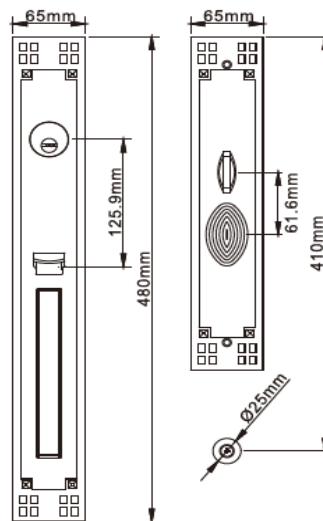

Finshes :

GP Gold Plated - **MG** Mat Gold - **SNGP** Satin Nickel Gold Plated - **MBGP** Mat Bronze Gold Plated
SNCP Satin Nickel Chrome Plated - **ABGP** Antique Bronze Gold Plated - **CB** Coffee Bronze - **PVD**