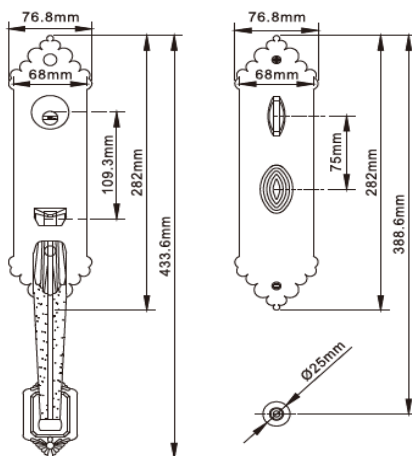

Finshes :

- GP Gold Plated - MG Mat Gold - SNGP Satin Nickel Gold Plated - MBGP Mat Bronze Gold Plated
- SNCP Satin Nickel Chrome Plated - ABGP Antique Bronze Gold Plated - CB Coffee Bronze - PVD