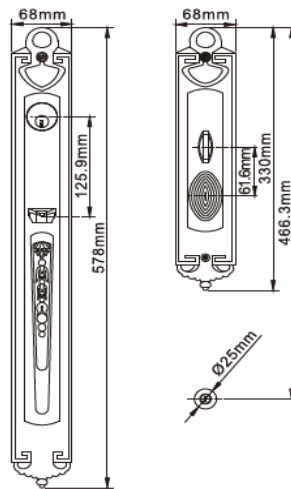

DHASEC8216