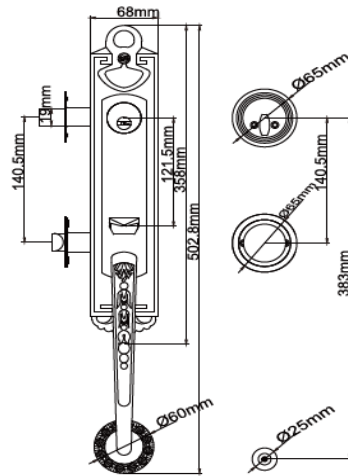

Tubular Opening Sets

DHASEC8716

DHASEC8788