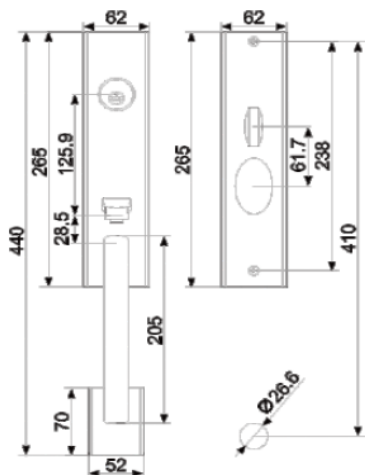

DHASEC82ST09