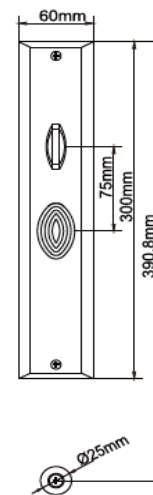

DHASEC8129