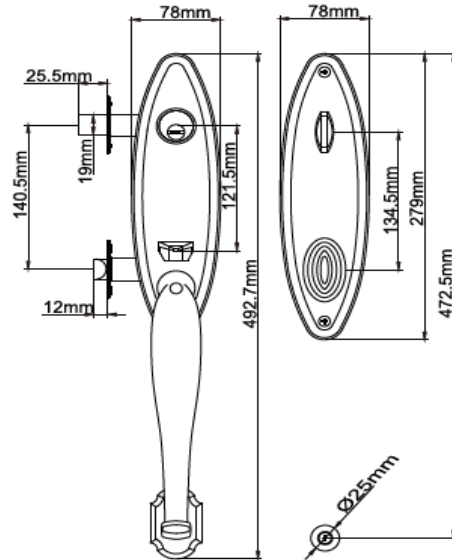

American Style

DHASEC8625