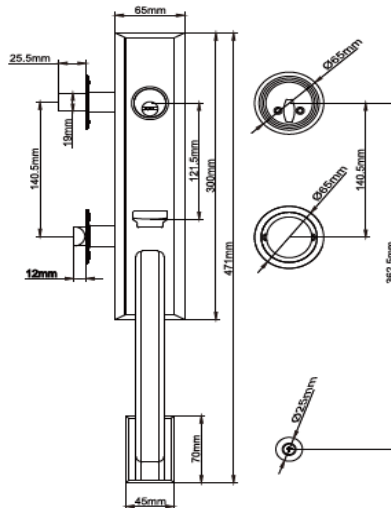

Finishes :

GP Gold Plated - MG Mat Gold - SNGP Satin Nickel Gold Plated - MBGP Mat Bronze Gold Plated
SNCP Satin Nickel Chrome Plated - ABGP Antique Bronze Gold Plated - CB Coffee Bronze - PVD