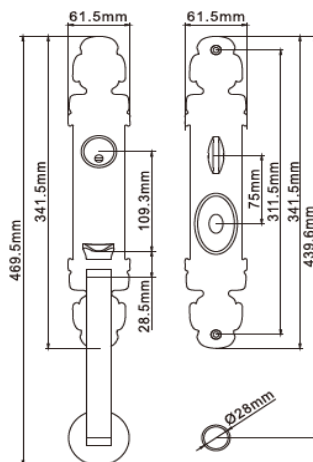

Finshes :

GP Gold Plated - **MG** Mat Gold - **SNGP** Satin Nickel Gold Plated - **MBGP** Mat Bronze Gold Plated
SNCP Satin Nickel Chrome Plated - **ABGP** Antique Bronze Gold Plated - **CB** Coffee Bronze - **PVD**