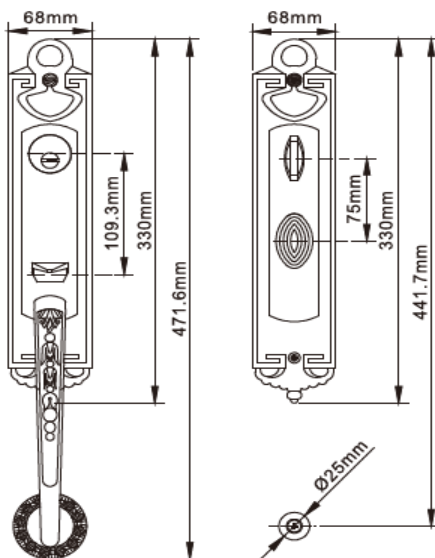

DHASEC8116