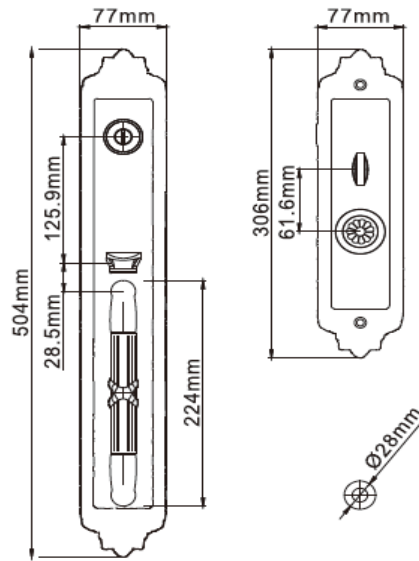

DHASEC82B09