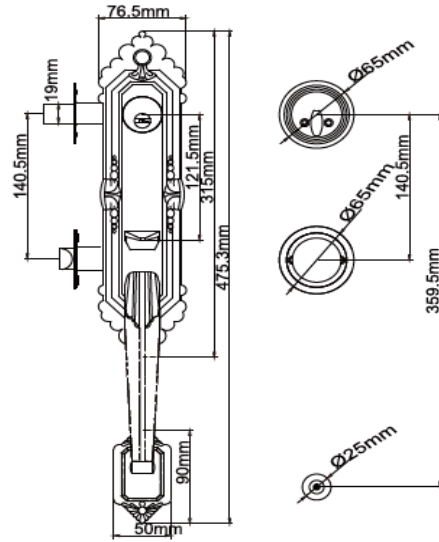

Tubular Opening Sets

DHASEC8706

DHASEC8703