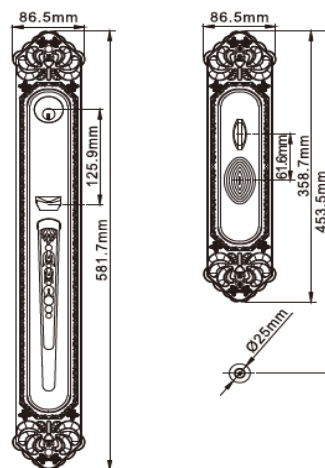

Finshes :

GP Gold Plated - **MG Mat Gold** - **SNGP Satin Nickel Gold Plated** - **MBGP Mat Bronze Gold Plated**
SNCP Satin Nickel Chrome Plated - **ABGP Antique Bronze Gold Plated** - **CB Coffee Bronze** - **PVD**