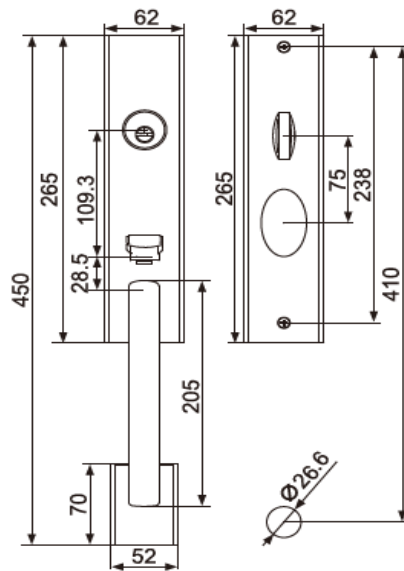

DHASEC81ST09