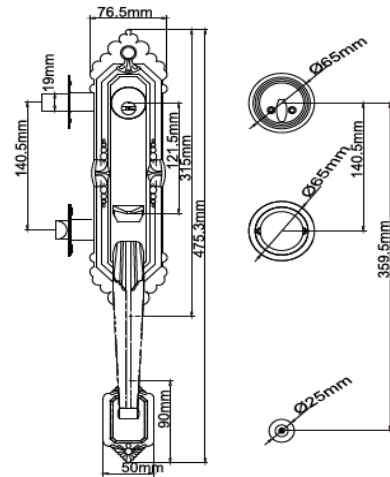

Tubular Opening Sets

DHASEC8706

DHASEC8710