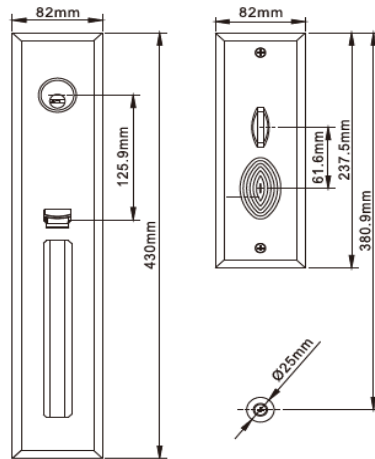

American Style

DHASEC8203

DHASEC8206