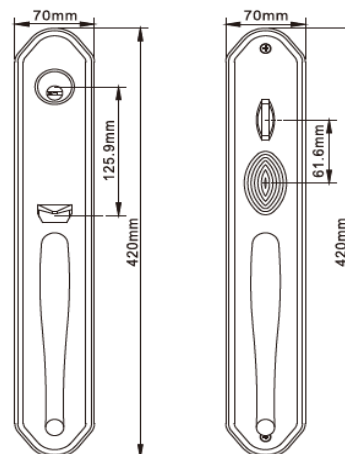

Finshes :

GP Gold Plated - MG Mat Gold - SNGP Satin Nickel Gold Plated - MBGP Mat Bronze Gold Plated
SNCP Satin Nickel Chrome Plated - ABGP Antique Bronze Gold Plated - CB Coffee Bronze - PVD