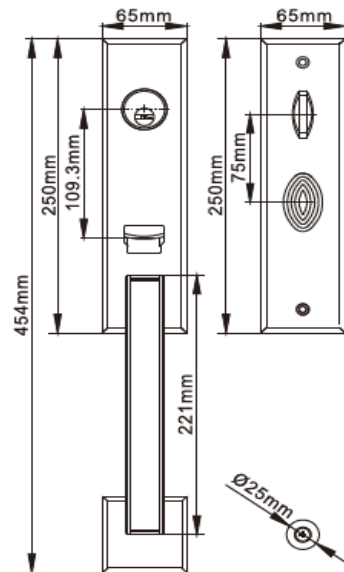

American Style

DHASEC8188