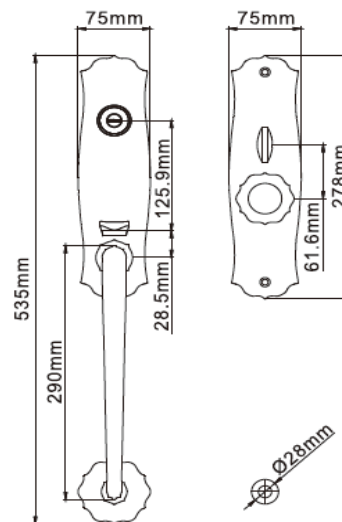

Finshes :

GP Gold Plated - **MG** Mat Gold - **SNGP** Satin Nickel Gold Plated - **MBGP** Mat Bronze Gold Plated
SNCP Satin Nickel Chrome Plated - **ABGP** Antique Bronze Gold Plated - **CB** Coffee Bronze - **PVD**