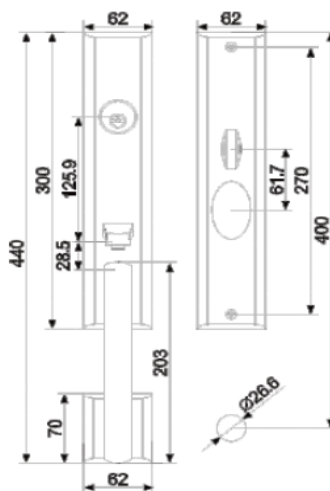

Finishes :

GP Gold Plated - MG Mat Gold - SNGP Satin Nickel Gold Plated - MBGP Mat Bronze Gold Plated
SNCP Satin Nickel Chrome Plated - ABGP Antique Bronze Gold Plated - CB Coffee Bronze - PVD