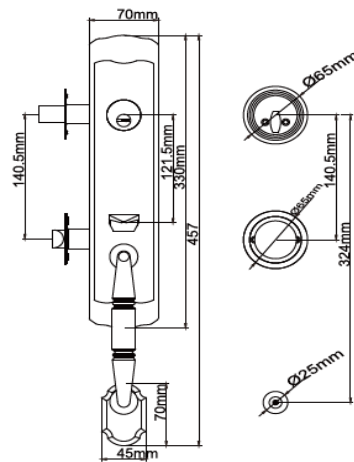

Finshes :

GP Gold Plated - MG Mat Gold - SNGP Satin Nickel Gold Plated - MBGP Mat Bronze Gold Plated
SNCP Satin Nickel Chrome Plated - ABGP Antique Bronze Gold Plated - CB Coffee Bronze - PVD