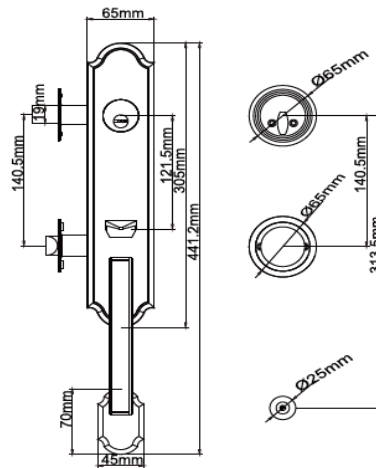

Tubular Opening Sets

DHASEC8721