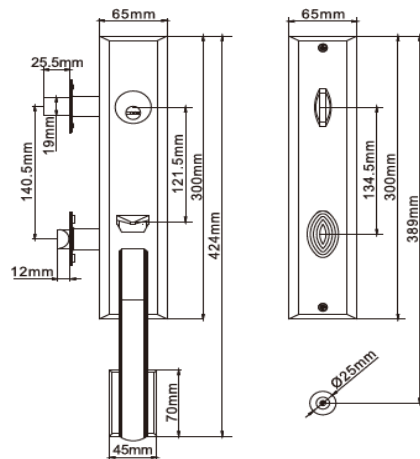

DHASEC8619