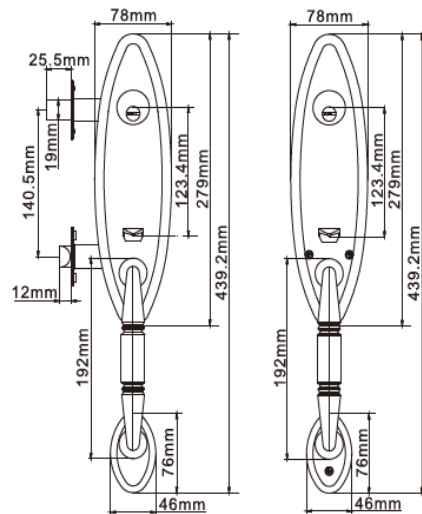

DHASEC8302