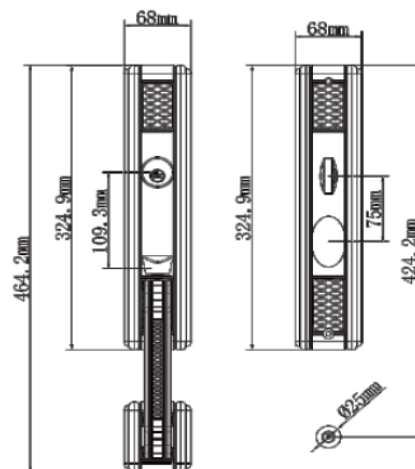

Finshes :

GP Gold Plated - MG Mat Gold - SNGP Satin Nickel Gold Plated - MBGP Mat Bronze Gold Plated
SNCP Satin Nickel Chrome Plated - ABGP Antique Bronze Gold Plated - CB Coffee Bronze - PVD