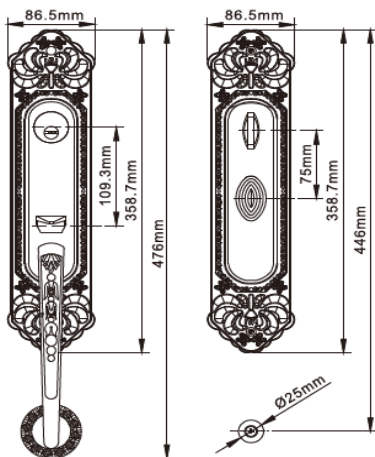

American Style

DHASEC8120

DHASEC8132