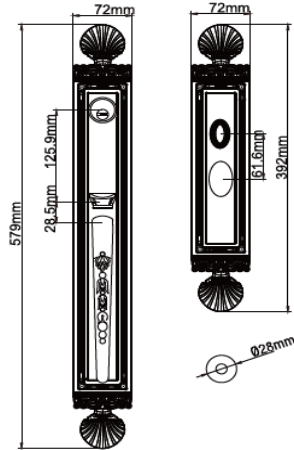

American Style

DHASEC82B21

DHASEC82ST05