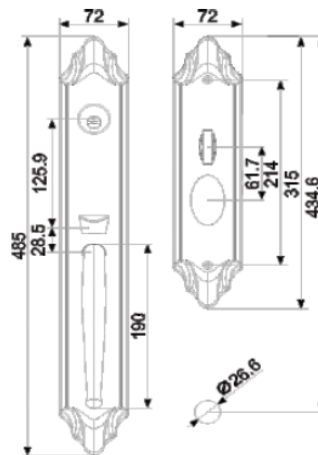

Finshes :

GP Gold Plated - MG Mat Gold - SNGP Satin Nickel Gold Plated - MBGP Mat Bronze Gold Plated
SNCP Satin Nickel Chrome Plated - ABGP Antique Bronze Gold Plated - CB Coffee Bronze - PVD