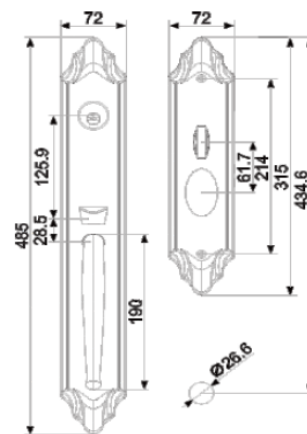

Finishes :

GP Gold Plated - MG Mat Gold - SNGP Satin Nickel Gold Plated - MBGP Mat Bronze Gold Plated
SNCP Satin Nickel Chrome Plated - ABGP Antique Bronze Gold Plated - CB Coffee Bronze - PVD