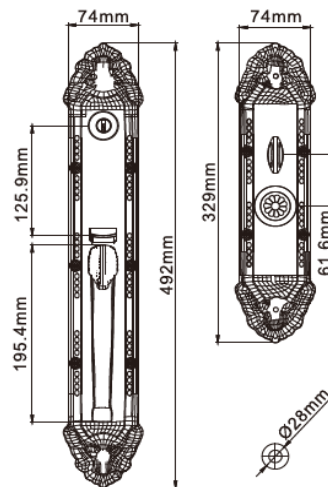

Finshes :

GP Gold Plated - **MG** Mat Gold - **SNGP** Satin Nickel Gold Plated - **MBGP** Mat Bronze Gold Plated
SNCP Satin Nickel Chrome Plated - **ABGP** Antique Bronze Gold Plated - **CB** Coffee Bronze - **PVD**