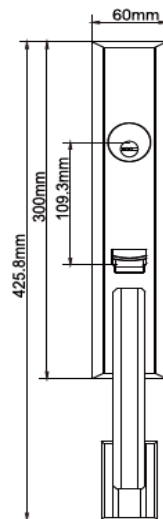

DHASEC8129