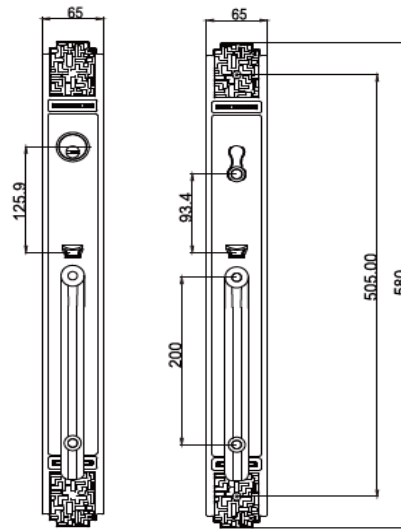

American Style

DHASEC82B06

DHASEC82B10