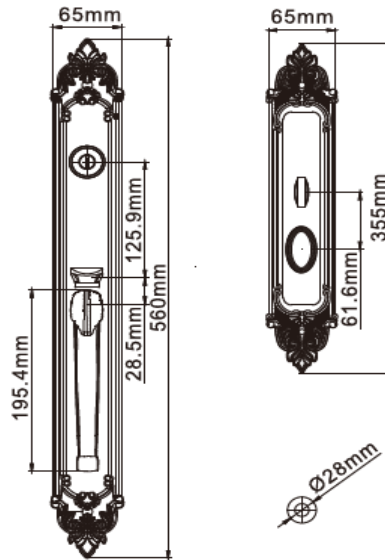

American Style

DHASEC82B05

DHASEC82B07