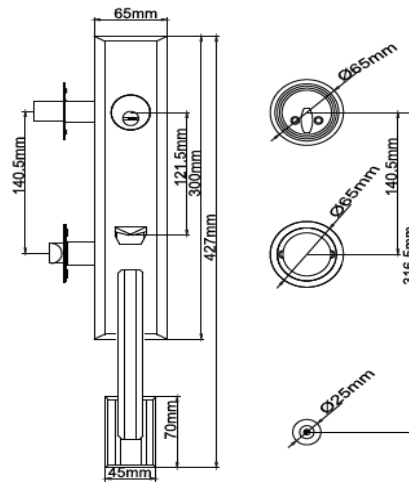

Tubular Opening Sets

DHASEC8669

DHASEC8702

Finshes :

GP Gold Plated - MG Mat Gold - SNGP Satin Nickel Gold Plated - MBGP Mat Bronze Gold Plated
SNCP Satin Nickel Chrome Plated - ABGP Antique Bronze Gold Plated - CB Coffee Bronze - PVD