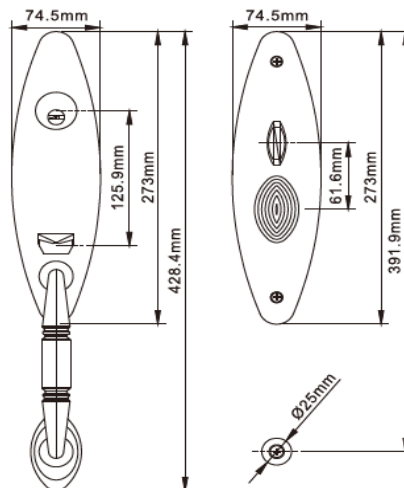

American Style

DHASEC8201

DHASEC8202

Finshes :

GP Gold Plated - **MG** Mat Gold - **SNGP** Satin Nickel Gold Plated - **MBGP** Mat Bronze Gold Plated
SNCP Satin Nickel Chrome Plated - **ABGP** Antique Bronze Gold Plated - **CB** Coffee Bronze - **PVD**