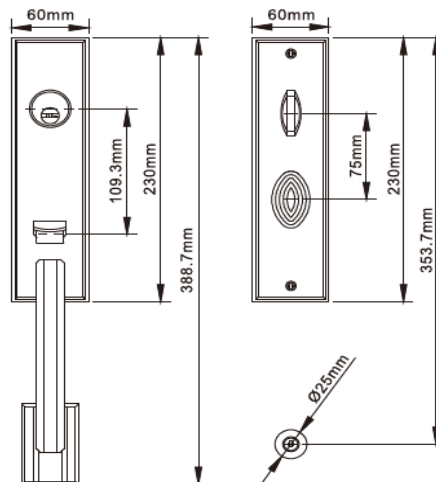

DHASEC8102