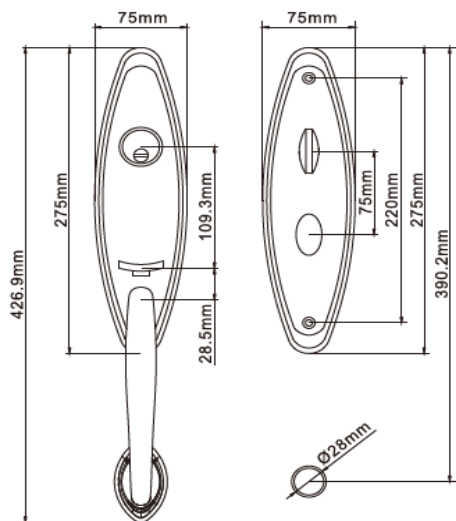

American Style

DHASEC81B01

DHASEC81B11