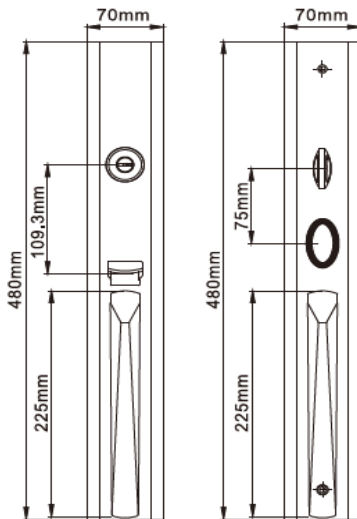

Finshes :

GP Gold Plated - **MG Mat Gold** - **SNGP Satin Nickel Gold Plated** - **MBGP Mat Bronze Gold Plated**
SNCP Satin Nickel Chrome Plated - **ABGP Antique Bronze Gold Plated** - **CB Coffee Bronze** - **PVD**