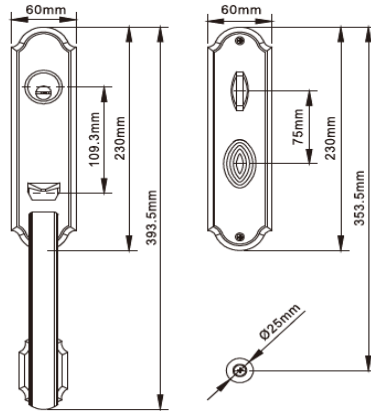

American Style

DHASEC8201