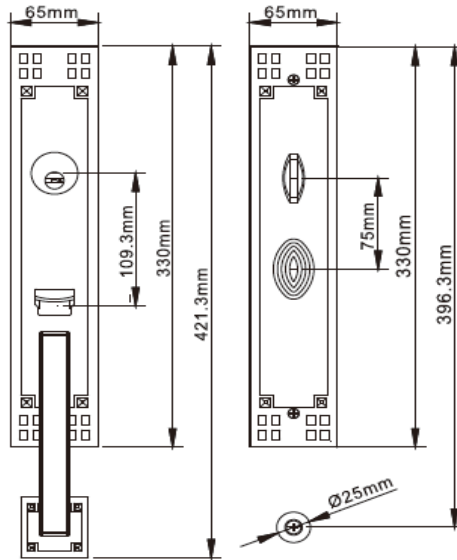

American Style

DHASEC8130