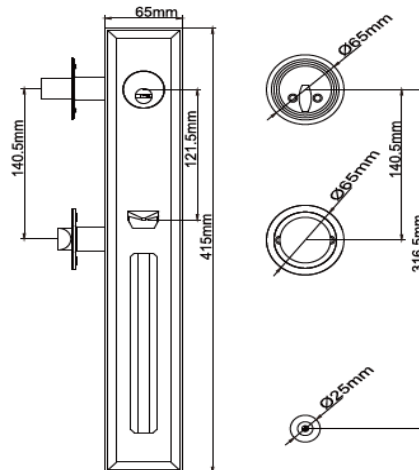

Finshes :

GP Gold Plated - MG Mat Gold - SNGP Satin Nickel Gold Plated - MBGP Mat Bronze Gold Plated
SNCP Satin Nickel Chrome Plated - ABGP Antique Bronze Gold Plated - CB Coffee Bronze - PVD