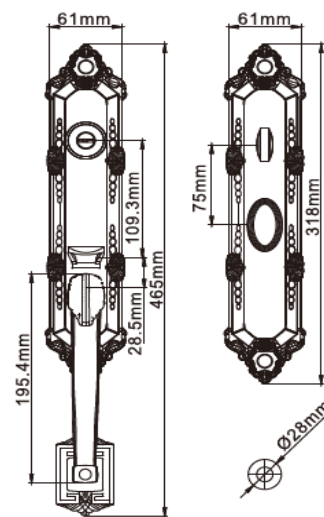

DHASEC81B08