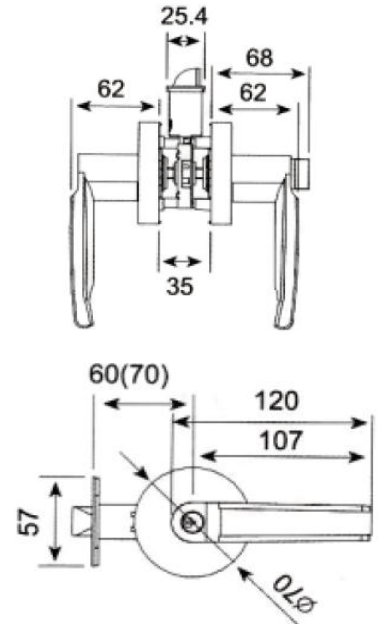

DHASEC3225