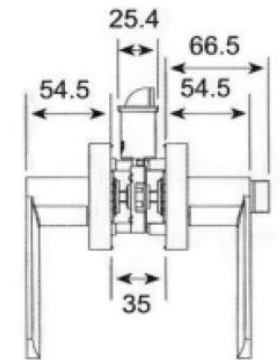

Available in various functions : **Entrance - Passage - Privacy - Class Room - Dammy**

Available in : **60 - 70 - 80 - 90 - 127 mm Backsets**

Finshes :

GP Gold Plated - MG Mat Gold - SN Satin Nickel - MC Mat Cooper

CP Chrome Plated - AB Antique Bronze - CB Coffe Bronze - PVD