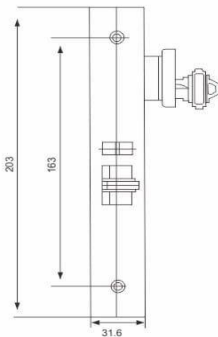

Mortise Locks

DHALSEC003

Finshes :

GP Gold Plated - MG Mat Gold - SN Satin Nickel - MC Mat Cooper

CP Chrome Plated - AB Antique Bronze - CB Coffee Bronze - PVD