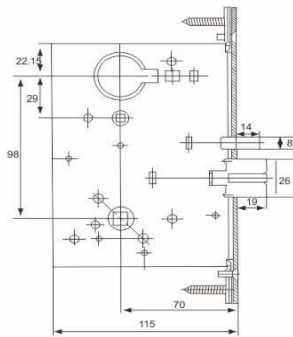

Mortise Locks

DHALSEC003

Finshes :

GP Gold Plated - MG Mat Gold - SN Satin Nickel - MC Mat Cooper

CP Chrome Plated - AB Antique Bronze - CB Coffee Bronze - PVD