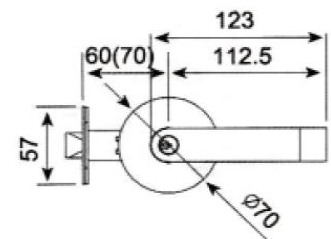

Available in various functions : **Entrance - Passage - Privacy - Class Room - Dammy**

Available in : **60 - 70 - 80 - 90 - 127 mm Backsets**

Finshes :

GP Gold Plated - MG Mat Gold - SN Satin Nickel - MC Mat Cooper

CP Chrome Plated - AB Antique Bronze - CB Coffe Bronze - PVD