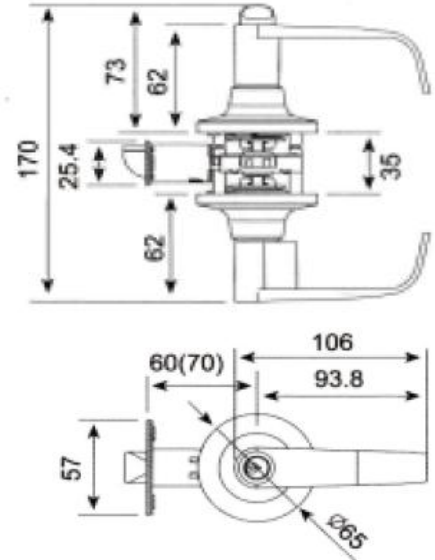

DHASEC0811