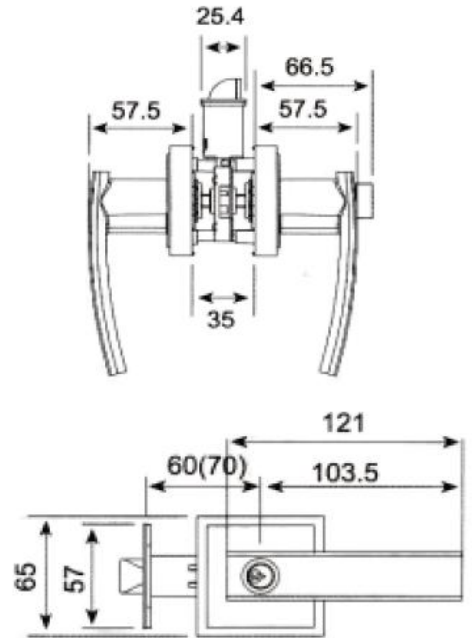

DHASEC3231