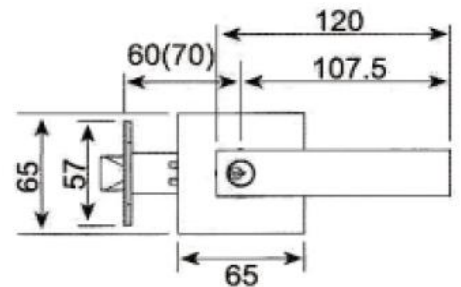

DHASEC3203