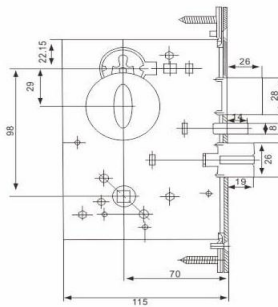

Mortise Locks

DHALSEC002

Finshes :

GP Gold Plated - **MG Mat Gold** - **SN Satin Nickel** - **MC Mat Cooper**

CP Chrome Plated - **AB Antique Bronze** - **CB Coffee Bronze** - **PVD**