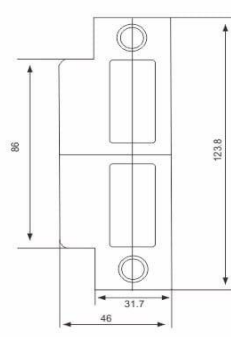

Mortise Locks

DHALSEC003

Finshes :

GP Gold Plated - MG Mat Gold - SN Satin Nickel - MC Mat Cooper

CP Chrome Plated - AB Antique Bronze - CB Coffee Bronze - PVD