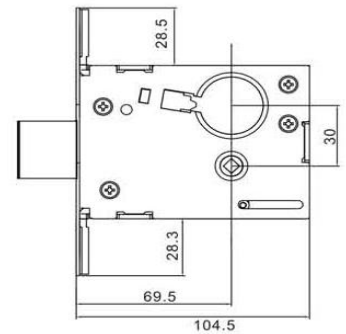

Mortise Locks

DHALSEC001

Finshes :

GP Gold Plated - MG Mat Gold - SN Satin Nickel - MC Mat Cooper

CP Chrome Plated - AB Antique Bronze - CB Coffee Bronze - PVD