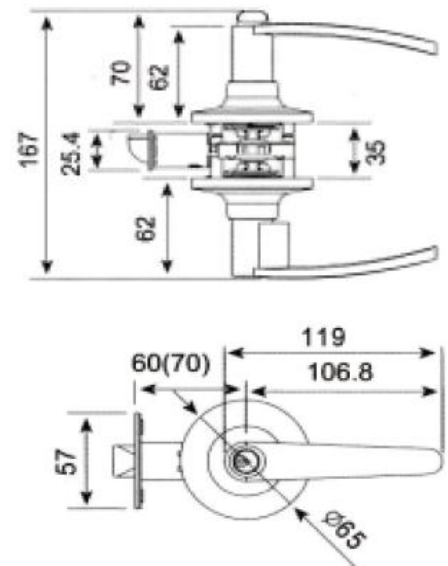

CP Chrome Plated - AB Antique Bronze - CB Coffee Bronze - PVD

Mortise Locks

Specifications:

Distance : 72 mm

Backset : 50 mm

Emergency Function

Cycle Life Test : 500.000 times

EN12209 - EN1154 - EN1634

CP Chrome Plated - AB Antique Bronze - CB Coffee Bronze - PVD

Tubular Lever Sets

DHASEC0808

DHASEC0809

Available in various functions : Entrance - Passage - Privacy - Class Room - Dammy

Available in : 60 - 70 - 80 - 90 - 127 mm Backsets