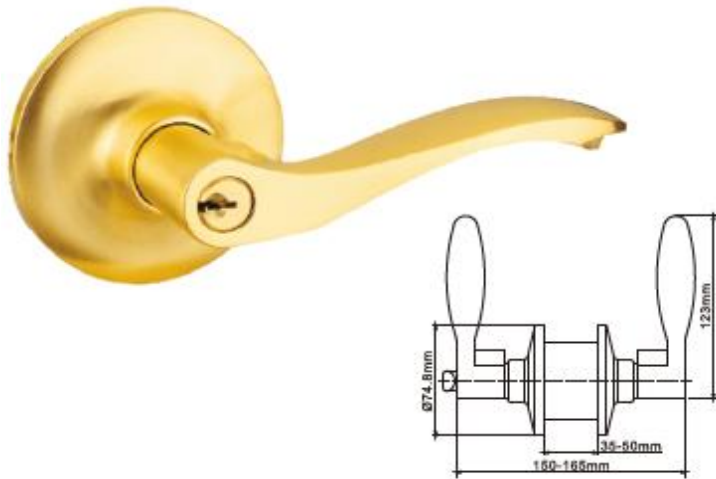

Dead Bolts & Latches

Solid Brass Bolt Tongue
Anti-saw High Security Hardened Steel
Solid Stainless Steel Forend & Strike Plate

DHALSEC115

Solid Brass Latch Tongue
Anti-saw High Security Hardened Steel
Solid Stainless Steel Forend & Strike Plate

DHALSEC125

High-tech Solid Brass Cylinder
Double Row 10 Pins Technology
5 Security Cylinder - Computer Keys

DHALSEC302

Available in : **60 - 70 - 80 - 90 - 127 mm Backsets**

Finshes :

GP Gold Plated - **MG Mat Gold** - **SN Satin Nickel** - **MC Mat Cooper**
CP Chrome Plated - **AB Antique Bronze** - **CB Coffee Bronze** - **PVD**

Tubular Lever Sets

DHASEC3310

DHASEC3311

Available in various functions : **Entrance - Passage - Privacy - Class Room - Dammy**

Available in : **60 - 70 - 80 - 90 - 127 mm Backsets**

Finshes :

GP Gold Plated - MG Mat Gold - SN Satin Nickel - MC Mat Cooper