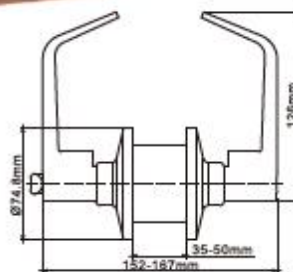

DHASEC3316

Available in various functions : Entrance - Passage - Privacy - Class Room - Dammy

Available in : 60 - 70 - 80 - 90 - 127 mm Backsets

Finshes :

GP Gold Plated - MG Mat Gold - SN Satin Nickel - MC Mat Cooper

CP Chrome Plated - AB Antique Bronze - CB Coffee Bronze - PVD