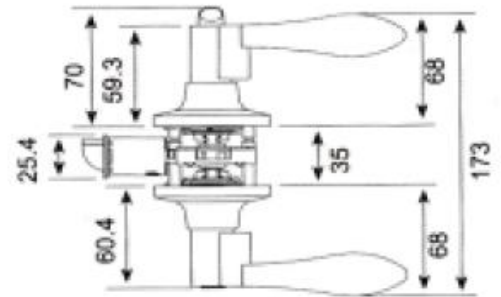

Available in various functions : Entrance - Passage - Privacy - Class Room - Dammy

Available in : 60 - 70 - 80 - 90 - 127 mm Backsets

Finshes :

GP Gold Plated - MG Mat Gold - SN Satin Nickel - MC Mat Cooper

CP Chrome Plated - AB Antique Bronze - CB Coffe Bronze - PVD