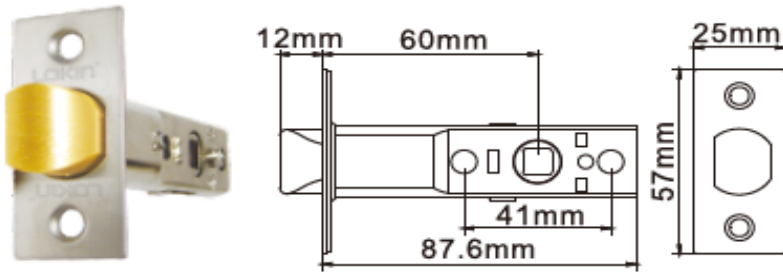

Solid Brass Latch Tongue
Anti-saw High Security Hardened Steel
Solid Stainless Steel Forend & Strike Plate

DHALSEC125