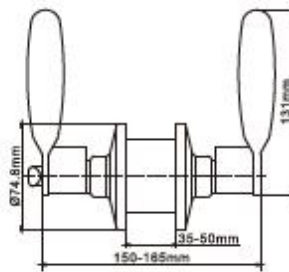

Tubular Lever Sets

DHASEC3315