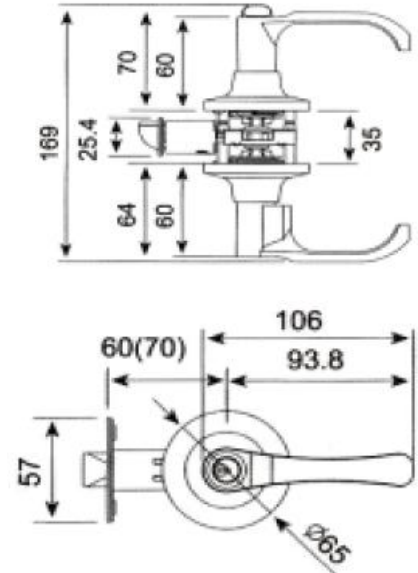

CP Chrome Plated - AB Antique Bronze - CB Coffee Bronze - PVD

Mortise Locks

Specifications:

Distance : 72 mm

Backset : 50 mm

Emergency Function

Cycle Life Test : 500.000 times

EN12209 - EN1154 - EN1634

Available in : 60 - 70 - 80 - 90 - 127 mm Backsets

Finshes :

GP Gold Plated - MG Mat Gold - SN Satin Nickel - MC Mat Cooper

CP Chrome Plated - AB Antique Bronze - CB Coffe Bronze - PVD

Tubular Lever Sets

DHASEC0650