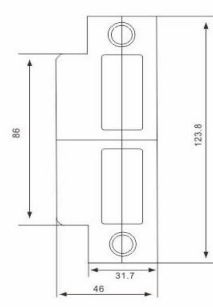

Mortise Locks

DHALSEC002

Finshes :

GP Gold Plated - **MG Mat Gold** - **SN Satin Nickel** - **MC Mat Cooper**

CP Chrome Plated - **AB Antique Bronze** - **CB Coffee Bronze** - **PVD**