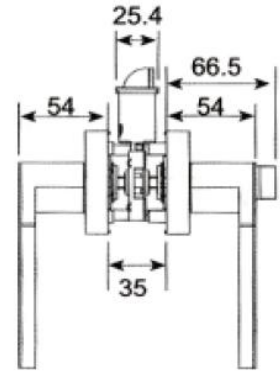

DHASEC3216