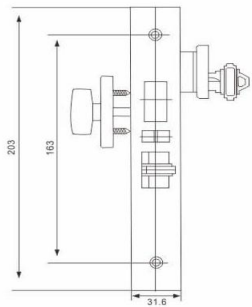

Mortise Locks

DHALSEC002

Finshes :

GP Gold Plated - **MG Mat Gold** - **SN Satin Nickel** - **MC Mat Cooper**

CP Chrome Plated - **AB Antique Bronze** - **CB Coffee Bronze** - **PVD**