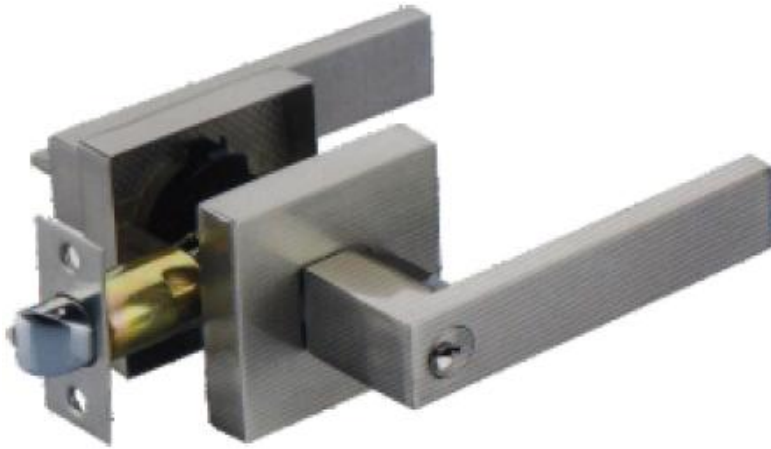

DHALSEC125

High-tech Solid Brass Cylinder
Double Row 10 Pins Technology
5 Security Cylinder - Computer Keys

DHALSEC302

Available in : **60 - 70 - 80 - 90 - 127 mm Backsets**

Finshes :

GP Gold Plated - **MG Mat Gold** - **SN Satin Nickel** - **MC Mat Cooper**
CP Chrome Plated - **AB Antique Bronze** - **CB Coffee Bronze** - **PVD**

CP Chrome Plated - AB Antique Bronze - CB Coffee Bronze - PVD

Tubular Lever Sets

DHASEC3312

DHASEC3313

Available in various functions : Entrance - Passage - Privacy - Class Room - Dammy

Available in : 60 - 70 - 80 - 90 - 127 mm Backsets

Finshes :

GP Gold Plated - MG Mat Gold - SN Satin Nickel - MC Mat Cooper

CP Chrome Plated - AB Antique Bronze - CB Coffee Bronze - PVD

Tubular Lever Sets

DHASEC3315

DHASEC3316

Available in various functions : Entrance - Passage - Privacy - Class Room - Dammy

Available in : 60 - 70 - 80 - 90 - 127 mm Backsets

Finshes :

GP Gold Plated - MG Mat Gold - SN Satin Nickel - MC Mat Cooper

CP Chrome Plated - AB Antique Bronze - CB Coffee Bronze - PVD

Tubular Lever Sets