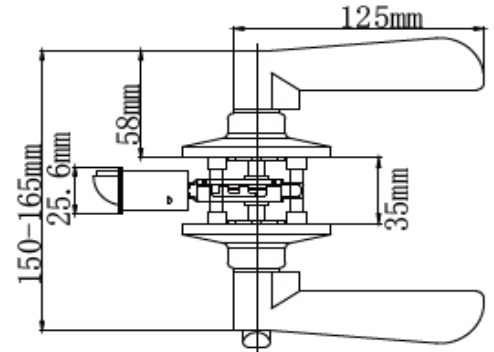

DHASEC0630