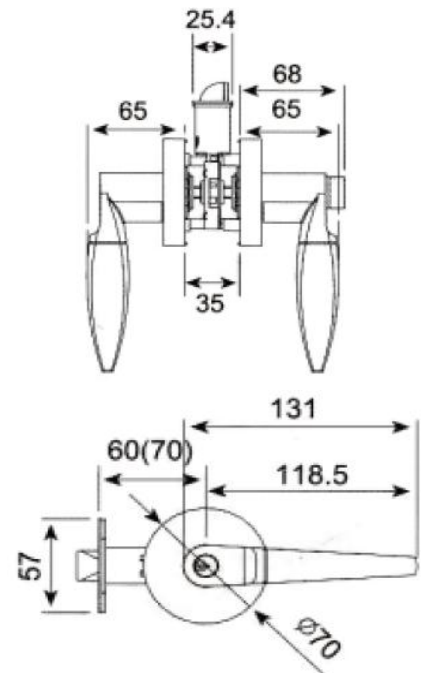

Available in various functions : Entrance - Passage - Privacy - Class Room - Dammy

Available in : 60 - 70 - 80 - 90 - 127 mm Backsets

Finshes :

GP Gold Plated - MG Mat Gold - SN Satin Nickel - MC Mat Cooper

CP Chrome Plated - AB Antique Bronze - CB Coffee Bronze - PVD