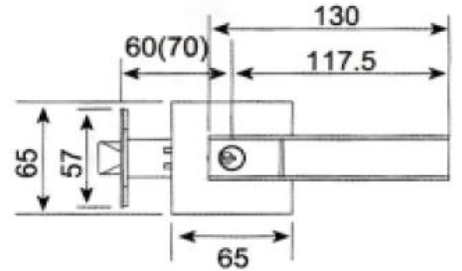

DHASEC3216