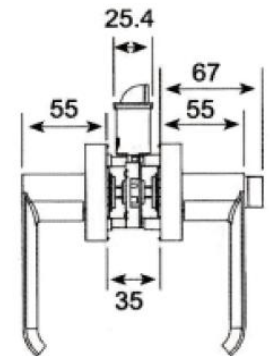

Available in various functions : **Entrance - Passage - Privacy - Class Room - Dammy**

Available in : **60 - 70 - 80 - 90 - 127 mm Backsets**

Finshes :

GP Gold Plated - MG Mat Gold - SN Satin Nickel - MC Mat Cooper

CP Chrome Plated - AB Antique Bronze - CB Coffe Bronze - PVD