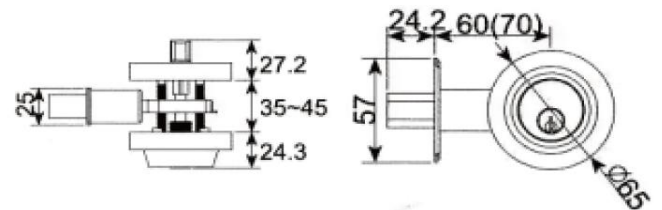

DHASEC1002