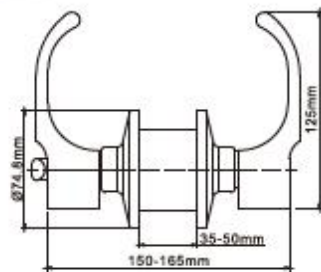

Tubular Lever Sets

DHASEC3312