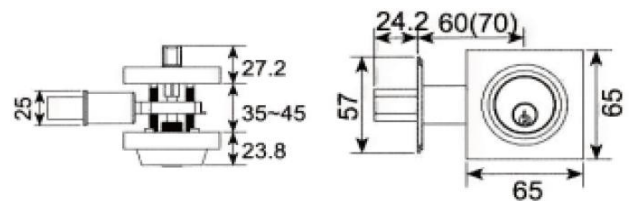

Available in : 60 - 70 - 80 - 90 - 127 mm Backsets

Available in : Steel - SS304 - SS430 - Brass

Finshes :

GP Gold Plated - MG Mat Gold - SN Satin Nickel - MC Mat Cooper

CP Chrome Plated - AB Antique Bronze - CB Coffee Bronze - PVD

Dead Bolts

DHASEC1001

DHASEC1002

DHASEC1003

Available in various functions : **Entrance - Passage - Privacy - Class Room - Dammy**

Available in : **60 - 70 - 80 - 90 - 127 mm Backsets**

Finshes :

GP Gold Plated - MG Mat Gold - SN Satin Nickel - MC Mat Cooper