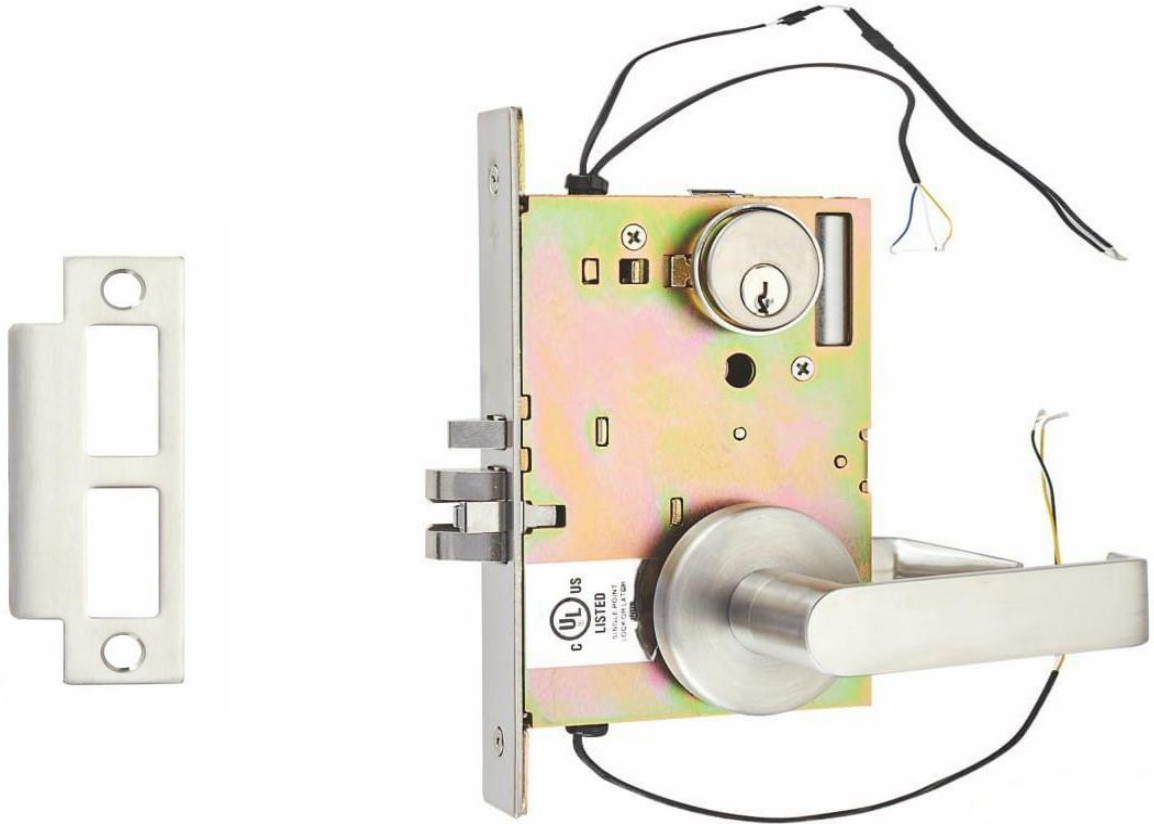

Mortise Locks

DHALSEC003

Finshes :

GP Gold Plated - MG Mat Gold - SN Satin Nickel - MC Mat Cooper

CP Chrome Plated - AB Antique Bronze - CB Coffee Bronze - PVD