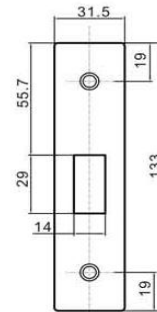

Mortise Locks

DHALSEC001

Finshes :

GP Gold Plated - MG Mat Gold - SN Satin Nickel - MC Mat Cooper

CP Chrome Plated - AB Antique Bronze - CB Coffee Bronze - PVD