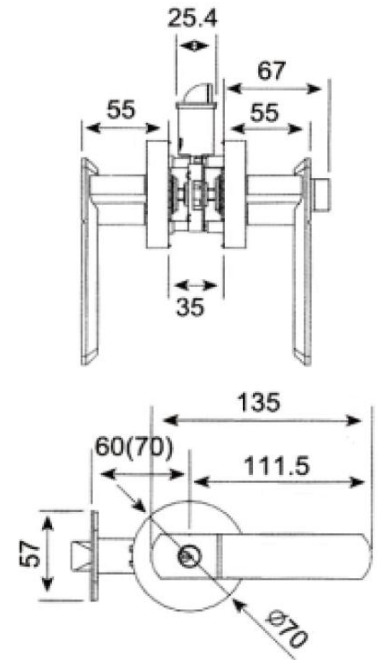

DHASEC3228