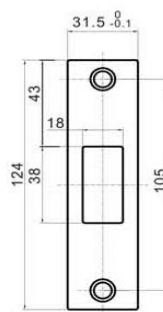

Mortise Locks

DHALSEC001

Finshes :

GP Gold Plated - MG Mat Gold - SN Satin Nickel - MC Mat Cooper

CP Chrome Plated - AB Antique Bronze - CB Coffee Bronze - PVD