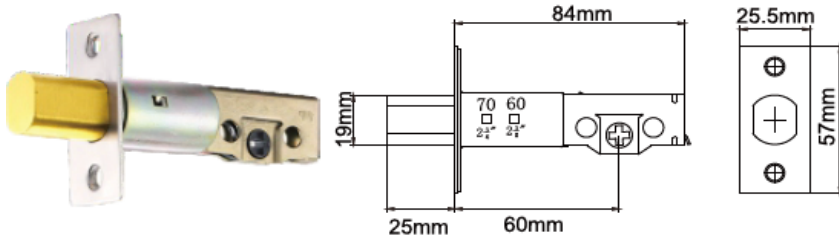

Dead Bolts & Latches

Solid Brass Bolt Tongue
Anti-saw High Security Hardened Steel
Solid Stainless Steel Forend & Strike Plate

DHALSEC115