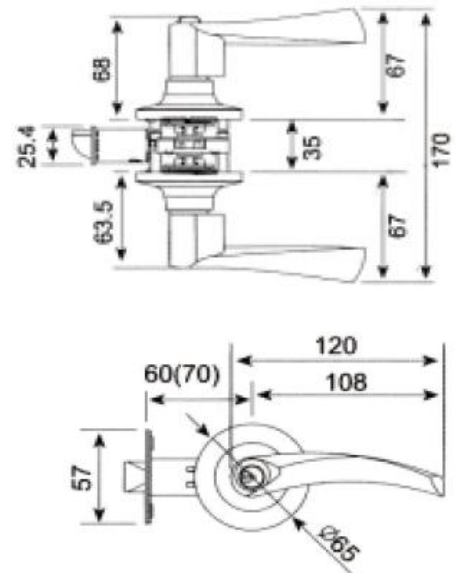

Available in various functions : Entrance - Passage - Privacy - Class Room - Dammy

Available in : 60 - 70 - 80 - 90 - 127 mm Backsets

Finshes :

GP Gold Plated - MG Mat Gold - SN Satin Nickel - MC Mat Cooper

CP Chrome Plated - AB Antique Bronze - CB Coffee Bronze - PVD