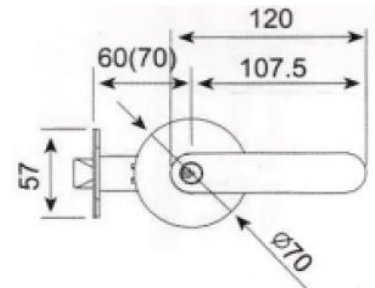

Available in various functions : **Entrance - Passage - Privacy - Class Room - Dammy**

Available in : **60 - 70 - 80 - 90 - 127 mm Backsets**

Finshes :

GP Gold Plated - MG Mat Gold - SN Satin Nickel - MC Mat Cooper

CP Chrome Plated - AB Antique Bronze - CB Coffe Bronze - PVD