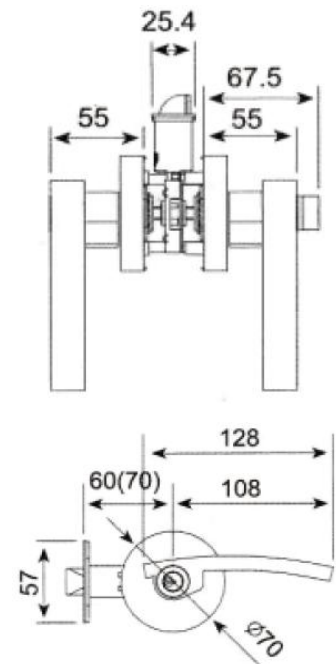

CP Chrome Plated - AB Antique Bronze - CB Coffee Bronze - PVD

Mortise Locks

Specifications:

Distance : 72 mm

Backset : 50 mm

Emergency Function

Cycle Life Test : 500.000 times

EN12209 - EN1154 - EN1634

CP Chrome Plated - AB Antique Bronze - CB Coffe Bronze - PVD

Tubular Lever Sets

DHASEC3233

DHASEC3228

Available in various functions : Entrance - Passage - Privacy - Class Room - Dammy

Available in : 60 - 70 - 80 - 90 - 127 mm Backsets