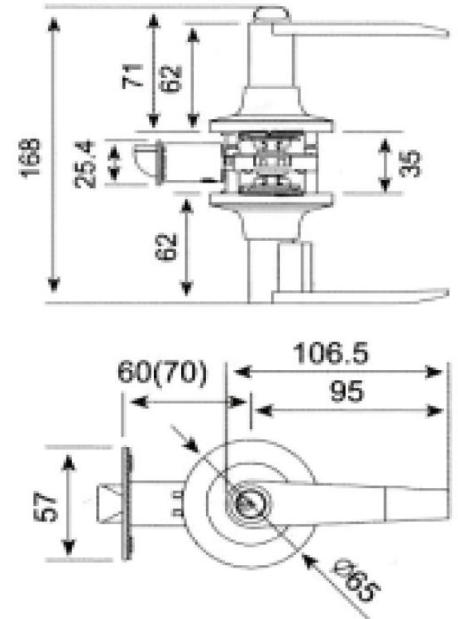

DHASEC0809