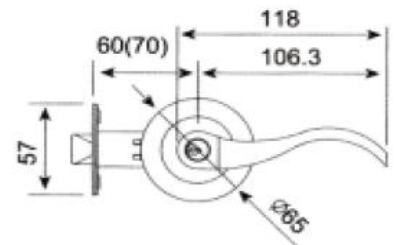

Available in various functions : Entrance - Passage - Privacy - Class Room - Dammy

Available in : 60 - 70 - 80 - 90 - 127 mm Backsets

Finshes :

GP Gold Plated - MG Mat Gold - SN Satin Nickel - MC Mat Cooper

CP Chrome Plated - AB Antique Bronze - CB Coffe Bronze - PVD