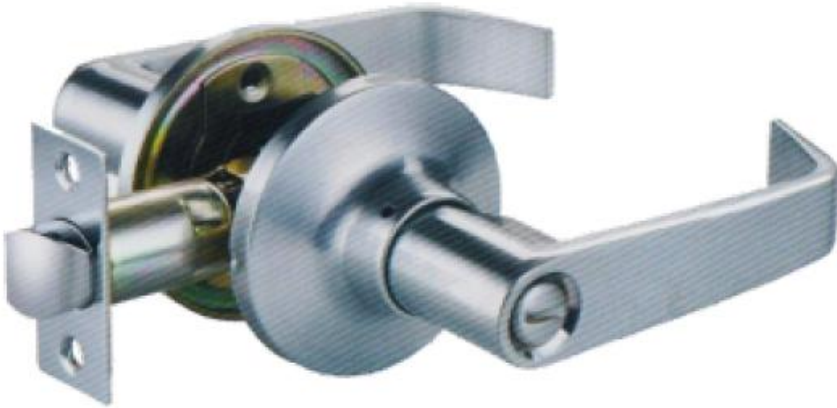

Tubular Lever Sets

DHASEC0831