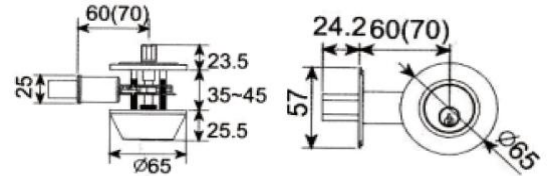

Dead Bolts

DHASEC1001