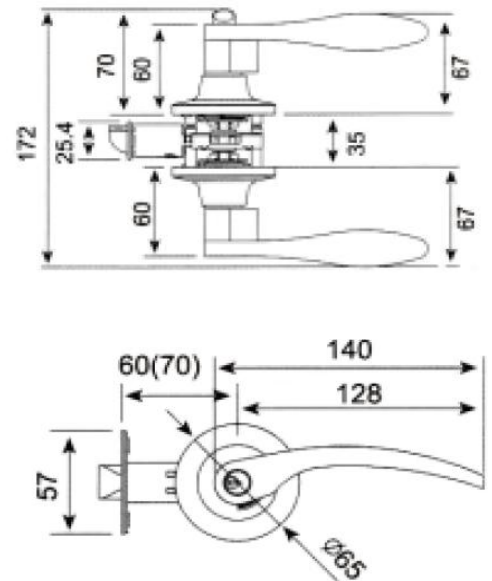

Available in various functions : Entrance - Passage - Privacy - Class Room - Dammy

Available in : 60 - 70 - 80 - 90 - 127 mm Backsets

Finshes :

GP Gold Plated - MG Mat Gold - SN Satin Nickel - MC Mat Cooper

CP Chrome Plated - AB Antique Bronze - CB Coffee Bronze - PVD