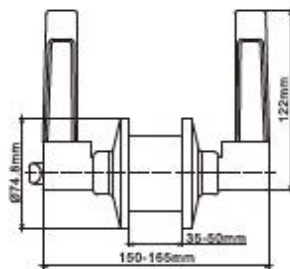

DHASEC3313

Available in various functions : Entrance - Passage - Privacy - Class Room - Dammy

Available in : 60 - 70 - 80 - 90 - 127 mm Backsets

Finshes :

GP Gold Plated - MG Mat Gold - SN Satin Nickel - MC Mat Cooper

CP Chrome Plated - AB Antique Bronze - CB Coffee Bronze - PVD