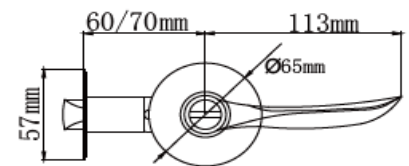

DHASEC0630