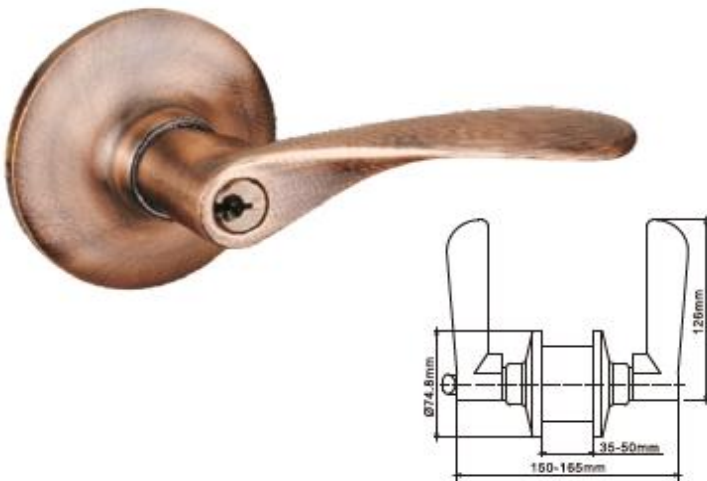

DHASEC3311

Available in various functions : **Entrance - Passage - Privacy - Class Room - Dammy**

Available in : **60 - 70 - 80 - 90 - 127 mm Backsets**

Finshes :

GP Gold Plated - MG Mat Gold - SN Satin Nickel - MC Mat Cooper

CP Chrome Plated - AB Antique Bronze - CB Coffee Bronze - PVD