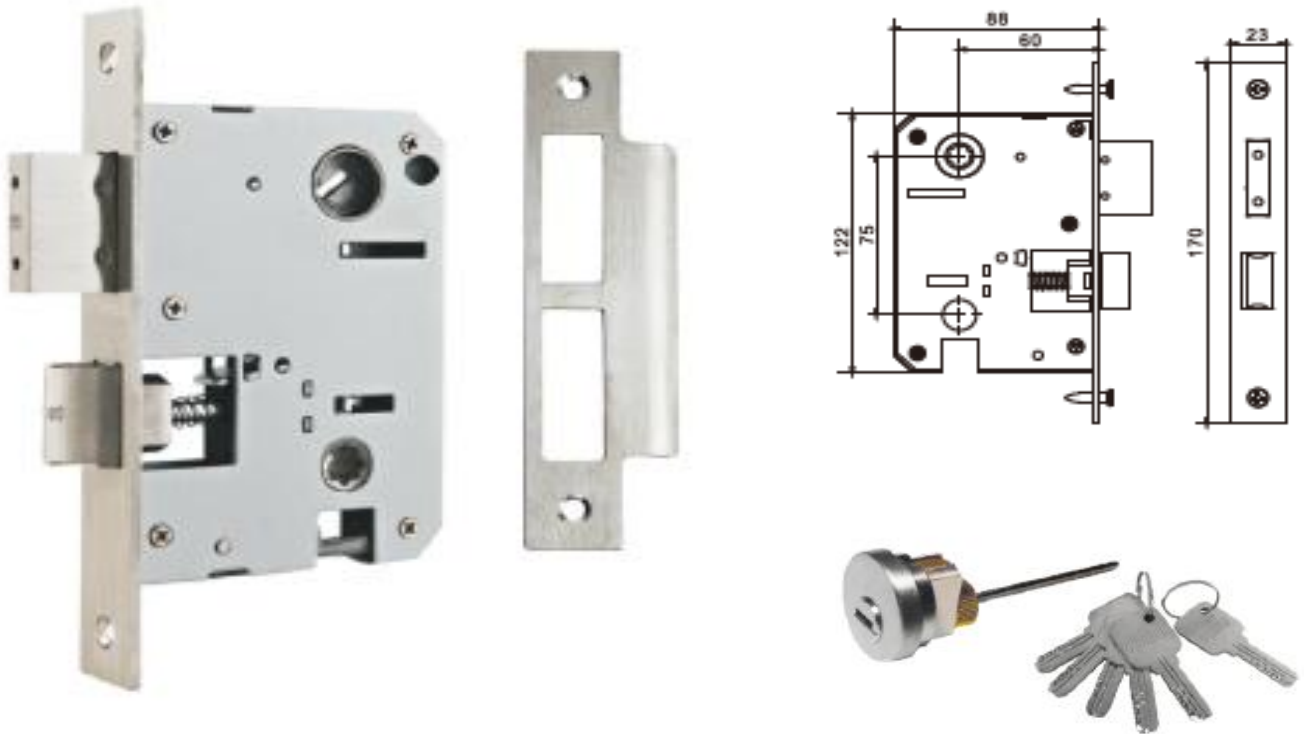

Mortise Locks

Easily Reversible for Left and Right handing

Stainless Steel 304 Dead Bolt, anti-saw, anti-rust,

High-tech Solid Brass Cylinder

Double Row Pin Technology, 10 pins Cylinders

Solid Casting Stainless Steel 304, Anti-rust

DHALSEC015

Finshes :

GP Gold Plated - MG Mat Gold - SN Satin Nickel - MC Mat Cooper

CP Chrome Plated - AB Antique Bronze - CB Coffee Bronze - PVD