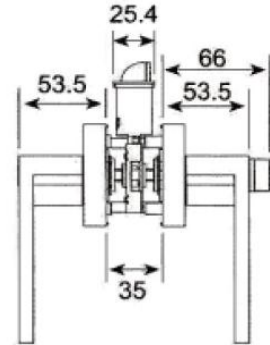

DHASEC3203