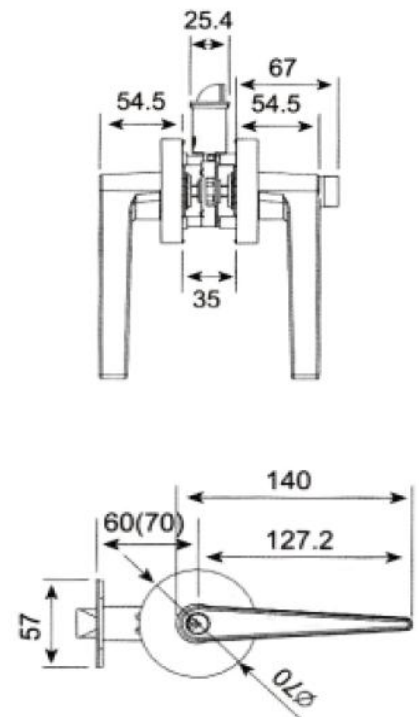

CP Chrome Plated - AB Antique Bronze - CB Coffe Bronze - PVD

Tubular Lever Sets

DHASEC3230

DHASEC3225

Available in various functions : Entrance - Passage - Privacy - Class Room - Dammy

Available in : 60 - 70 - 80 - 90 - 127 mm Backsets