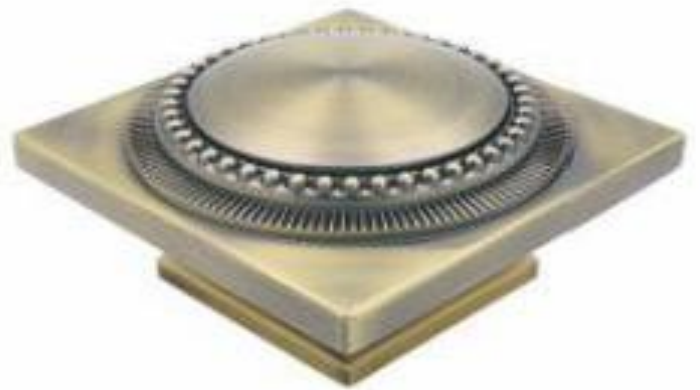

## Knobs - Zinc Alloy

DHKAK021

DHKAK022

DHKAK023

DHKAK024

Finshes :

GP Gold Plated - MG Mat Gold - SNGP Satin Nickel Gold Plated - MBGP Mat Bronze Gold Plated  
SNCP Satin Nickel Chrome Plated - ABGP Antique Bronze Gold Plated - CB Coffee Bronze - PVD

## Knobs - Zinc Alloy

DHKAK025

DHKAK026

DHKAK027

DHKAK028

Finshes :

GP Gold Plated - MG Mat Gold - SNGP Satin Nickel Gold Plated - MBGP Mat Bronze Gold Plated  
SNCP Satin Nickel Chrome Plated - ABGP Antique Bronze Gold Plated - CB Coffee Bronze - PVD

## Knobs - Zinc Alloy

DHKAK029

DHKAK030

DHKAK031

DHKAK032

Finshes :

GP Gold Plated - MG Mat Gold - SNGP Satin Nickel Gold Plated - MBGP Mat Bronze Gold Plated  
SNCP Satin Nickel Chrome Plated - ABGP Antique Bronze Gold Plated - CB Coffee Bronze - PVD