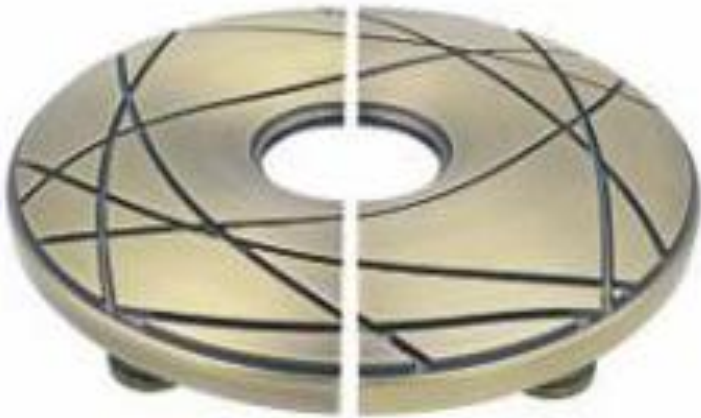

## Knobs - Zinc Alloy

DHKAK029

DHKAK030

DHKAK031

DHKAK032

Finshes :

GP Gold Plated - MG Mat Gold - SNGP Satin Nickel Gold Plated - MBGP Mat Bronze Gold Plated  
SNCP Satin Nickel Chrome Plated - ABGP Antique Bronze Gold Plated - CB Coffee Bronze - PVD

## Knobs - Zinc Alloy

DHKAK033

DHKAK034

DHKAK035

DHKAK036

Finshes :

GP Gold Plated - MG Mat Gold - SNGP Satin Nickel Gold Plated - MBGP Mat Bronze Gold Plated  
SNCP Satin Nickel Chrome Plated - ABGP Antique Bronze Gold Plated - CB Coffee Bronze - PVD