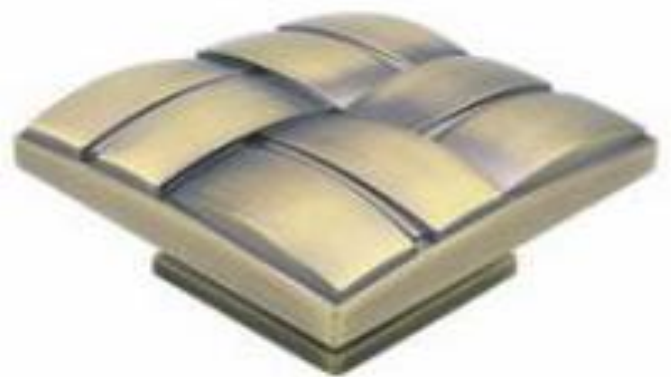

## Knobs - Zinc Alloy

DHKAK029

DHKAK030

DHKAK031

DHKAK032

Finshes :

GP Gold Plated - MG Mat Gold - SNGP Satin Nickel Gold Plated - MBGP Mat Bronze Gold Plated  
SNCP Satin Nickel Chrome Plated - ABGP Antique Bronze Gold Plated - CB Coffee Bronze - PVD