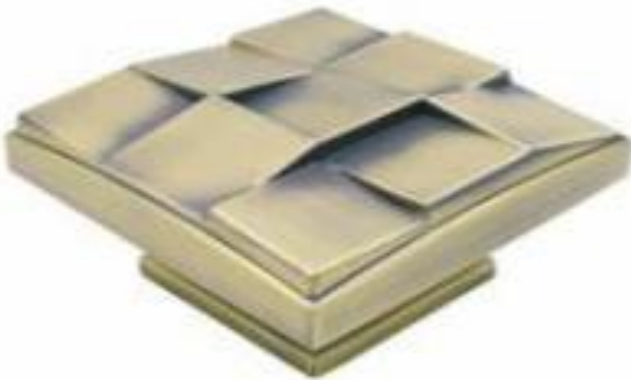

Knobs - Zinc Alloy

DHKAK029

DHKAK030

Finshes :

GP Gold Plated - MG Mat Gold - SNGP Satin Nickel Gold Plated - MBGP Mat Bronze Gold Plated
SNCP Satin Nickel Chrome Plated - ABGP Antique Bronze Gold Plated - CB Coffee Bronze - PVD