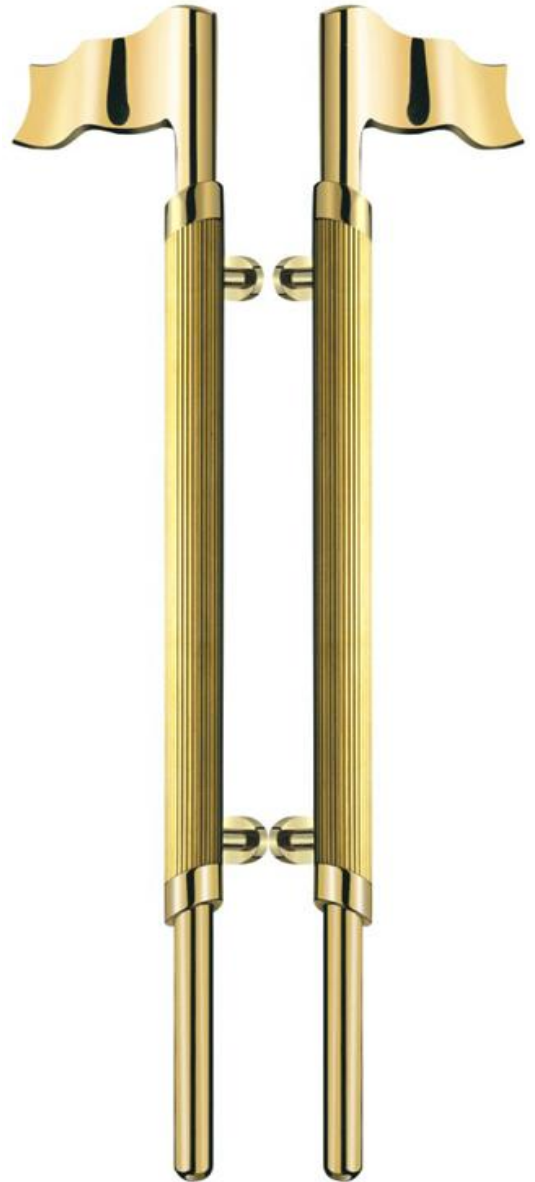

## Classic Pull Handles - Zinc Alloy

DCHPHRT381

DCHPHRT381B

Finshes :

GP Gold Plated - MG Mat Gold - SNGP Satin Nickel Gold Plated - MBGP Mat Bronze Gold Plated  
SNCP Satin Nickel Chrome Plated - ABGP Antique Bronze Gold Plated - CB Coffee Bronze - PVD

## Classic Pull Handles - Zinc Alloy

DHCPHRT365

DHCPHRT383

Finshes :

GP Gold Plated - MG Mat Gold - SNGP Satin Nickel Gold Plated - MBGP Mat Bronze Gold Plated  
SNCP Satin Nickel Chrome Plated - ABGP Antique Bronze Gold Plated - CB Coffee Bronze - PVD

## Classic Pull Handles - Zinc Alloy

DHCPHRT334

DHCPHRT362

Finshes :

GP Gold Plated - MG Mat Gold - SNGP Satin Nickel Gold Plated - MBGP Mat Bronze Gold Plated  
SNCP Satin Nickel Chrome Plated - ABGP Antique Bronze Gold Plated - CB Coffee Bronze - PVD

## Classic Pull Handles - Zinc Alloy

DHCPHRT338

DHCPHRT337

Finshes :

GP Gold Plated - MG Mat Gold - SNGP Satin Nickel Gold Plated - MBGP Mat Bronze Gold Plated  
SNCP Satin Nickel Chrome Plated - ABGP Antique Bronze Gold Plated - CB Coffee Bronze - PVD