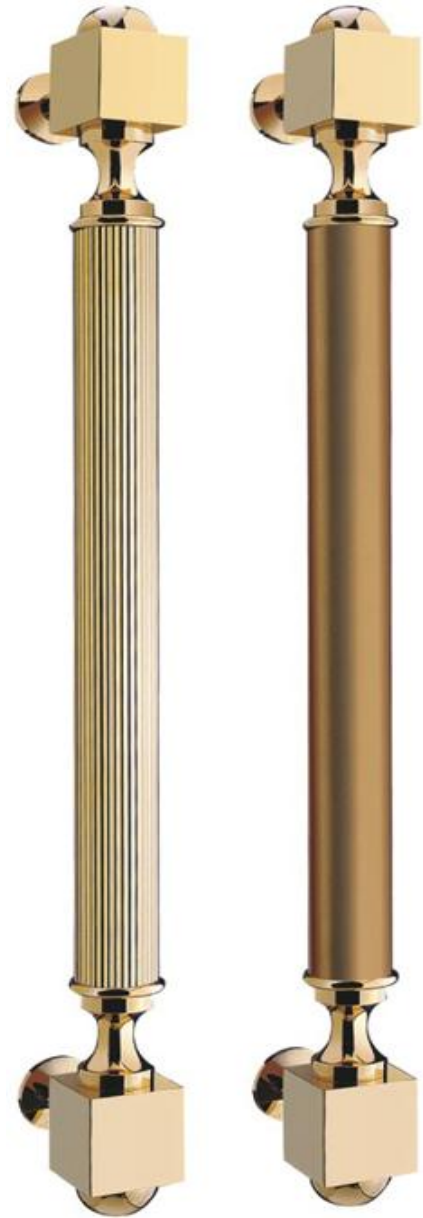

**Part 7**  
**MODERN Pull Door Handles**

## Modern Pull Handles - Zinc Alloy

DHMPHRT345

DHMPHRT344

Finshes :

GP Gold Plated - MG Mat Gold - SNGP Satin Nickel Gold Plated - MBGP Mat Bronze Gold Plated  
SNCP Satin Nickel Chrome Plated - ABGP Antique Bronze Gold Plated - CB Coffee Bronze - PVD

## Modern Pull Handles - Zinc Alloy

DHMPHRT395

DHMPHRT367

Finshes :

GP Gold Plated - MG Mat Gold - SNGP Satin Nickel Gold Plated - MBGP Mat Bronze Gold Plated  
SNCP Satin Nickel Chrome Plated - ABGP Antique Bronze Gold Plated - CB Coffee Bronze - PVD