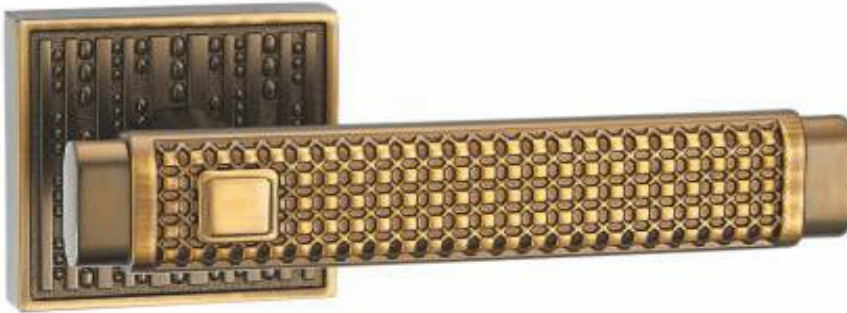

DHCHRAK9563