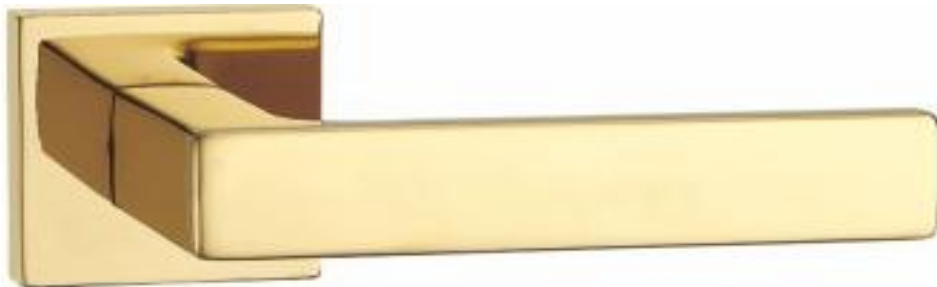

Modern on Rosette - Zinc Alloy

DHEBMR038

DHEBMR040

DHEBMR042

Finshes :

GP Gold Plated - MG Mat Gold - SNGP Satin Nickel Gold Plated - MBGP Mat Bronze Gold Plated
SNCP Satin Nickel Chrome Plated - ABGP Antique Bronze Gold Plated - CB Coffee Bronze