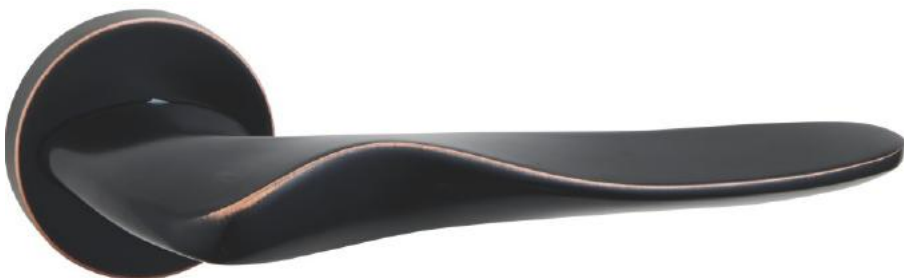

DHEBMR083

Finshes :

GP Gold Plated - MG Mat Gold - SNGP Satin Nickel Gold Plated - MBGP Mat Bronze Gold Plated
SNCP Satin Nickel Chrome Plated - ABGP Antique Bronze Gold Plated - CB Coffee Bronze