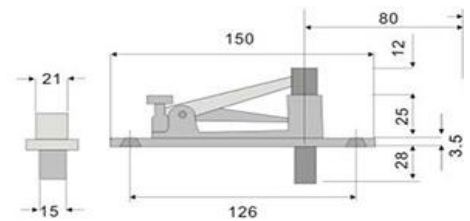

## CONCEALED DOOR HINGES

**DHCDHXX34**

130 x 86 mm

**DHCDHXX35**

150 x 110 mm

**DHCDHXX36**

150 x 110 mm

**DHCDHXX37**