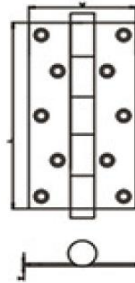

STAINLESS STEEL DOOR HINGES

DHSSBH007
L5"xW3"xT2.0mm
L5"xW3"xT3.0mm
L5"xW3.5"xT3.0mm
L5"xW4"xT3.0mm
L5"xW4.5"xT3.0mm