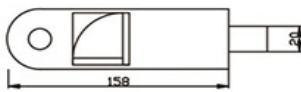

Door Bolts

DIECDBE028

6" - 8" - 10" - 12"