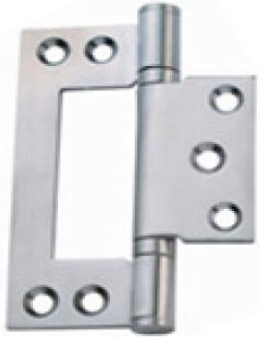

STAINLESS STEEL DOOR HINGES

DHSSBH025

L100xW70xT2.5mm

L125xW85xT3.0mm