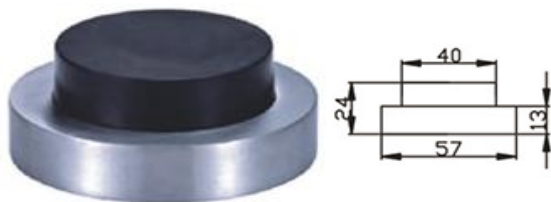

Door Stoppers - STAINLESS STEEL

DHDIEC096

DHDIEC098

DHDIEC107

DHDIEC108

DHDIEC109

Finshes :

GP Gold Plated - MG Mat Gold - SN Satin Nickel - MC Mat Cooper
CP Chrome Plated - AB Antique Bronze - CB Coffee Bronze - PVD