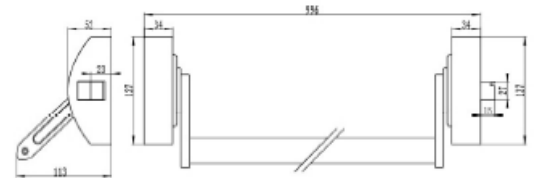

Door Panic Devices

DHDPD22