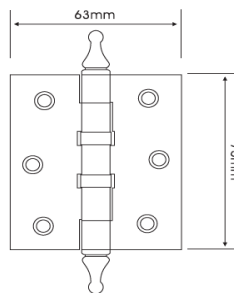

DHSDHSS002

H75xW50xT2.0mm
H100xW63xT2.5mm
H100xW75xT3.0mm
H125xW75xT3.0mm
H150xW100xT3.5mm

Finishes :

GP Gold Plated - **MG Mat Gold** - **SN Satin Nickel** - **MC Mat Cooper**
CP Chrome Plated - **AB Antique Bronze** - **CB Coffee Bronze** - **PVD**

Customized Sizes on Request