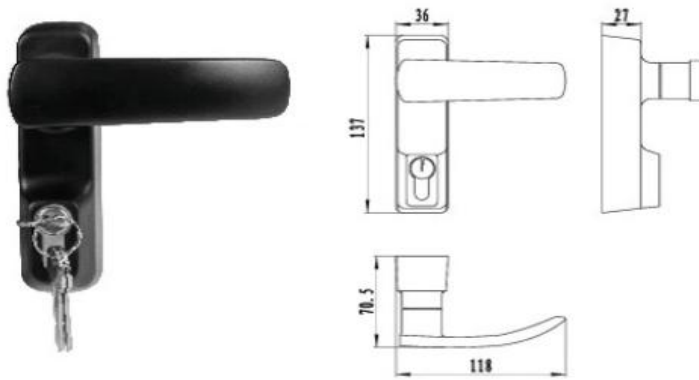

Door Panic Devices

DHDPD25

DHDPD26