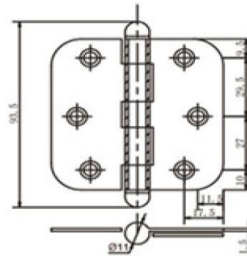

## STAINLESS STEEL DOOR HINGES

**DHSSBH031**

L80xW45xT2.5mm

**DHSSBH032**

L86xW60xT2.0mm

L100xW60xT2.5mm

L100xW75xT2.0mm

L100xW75xT2.5mm