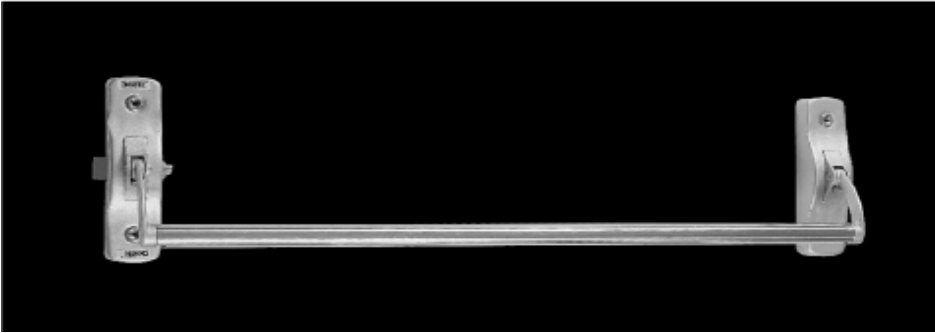

Door Panic Devices

DHDPD13