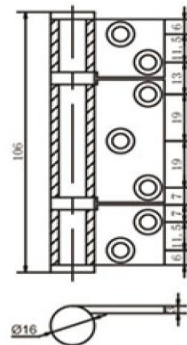

DHSSBH033

L100xW70xT2.5mm

L125xW85xT3.0mm

L150xW85xT3.5mm

Finishes :

GP Gold Plated - MG Mat Gold - SN Satin Nickel - MB Mat Black

CP Chrome Plated - AB Antique Bronze - AC Antique Cooper - PVD