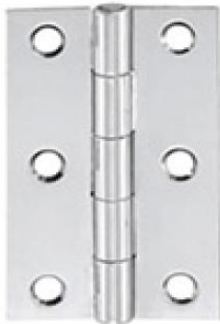

## STAINLESS STEEL DOOR HINGES

DHSSBH010
L4"xW3"xT2.5mm
L4"xW3"xT3.0mm
L4.5"xW4"xT3.0mm
L4.5"xW4.5"xT3.0mm

DHSSBH011
L4"xW3.5"xT2.5mm
L4"xW3.5"xT3.0mm
L5"xW3.5"xT3.0mm
L6"xW3.5"xT3.0mm

DHSSBH012
L3.5"xW3"xT2.5mm
L4"xW3"xT2.5mm
L4"xW4"xT3.0mm

## STAINLESS STEEL DOOR HINGES

DHSSBH013
L3.5"xW2"xT2.5mm
L4"xW2"xT2.5mm
L4.5"xW2"xT3.0mm

DHSSBH014
L36xW22xT1.0mm
L36xW22xT1.2mm
L50xW32xT1.2mm
L60xW38xT1.2mm
L70xW38xT1.2mm

DHSSBH015
L36xW22xT1.0mm
L36xW22xT1.2mm
L50xW32xT1.2mm
L60xW38xT1.2mm
L70xW38xT1.2mm