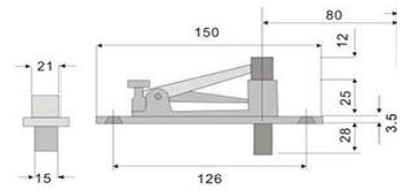

## CONCEALED DOOR HINGES

**DHCDHXX34**

130 x 86 mm

**DHCDHXX35**

150 x 110 mm

**DHCDHXX36**

150 x 110 mm

**DHCDHXX37**