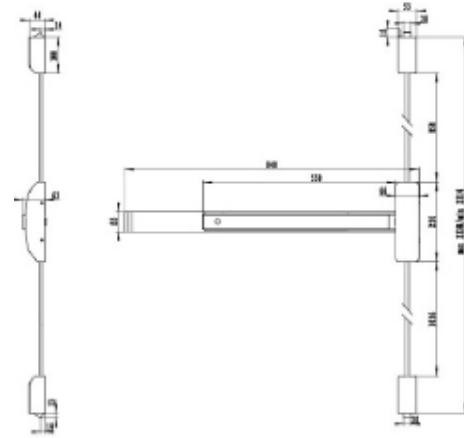

DHDPD05

Single Door

DHDPD06

Double Door

Rim Type Panic Exit Devices easy reversible

Dogging Function Optional

All spring in Stainless Steel throughout

Conforms and meets ADA regulations

Lever, Knob and Escutcheon Trims Optional

Hurricane Approved Hardware

BHMA certified Life Time warranty

UL Listed - 3 hours Fire Rated

ANSI - Grade 1 Heavy Duty Certified

Heavy Duty Rails Assemblies