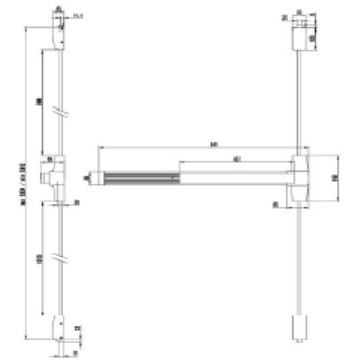

DHDPD02
Single Door

DHDPD03
Double Door

- **Rim Type Panic Exit Devices easy reversible**
- **Dogging Function Optional**
- **All spring in Stainless Steel throughout**
- **Conforms and meets ADA regulations**
- **Lever, Knob and Escutcheon Trims Optional**

- **Hurricane Approved Hardware**
- **BHMA certified Life Time warranty**
- **UL Listed - 3 hours Fire Rated**
- **ANSI - Grade 1 Heavy Duty Certified**
- **Heavy Duty Rails Assemblies**