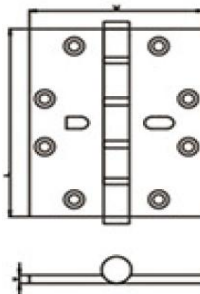

DHSSBH009
L4"xW3"xT2.5mm
L4"xW3"xT3.0mm
L4.5"xW3.5"xT3.0mm
L4.5"xW4"xT3.0mm

Finishes :

GP Gold Plated - MG Mat Gold - SN Satin Nickel - MB Mat Black

CP Chrome Plated - AB Antique Bronze - AC Antique Cooper - PVD