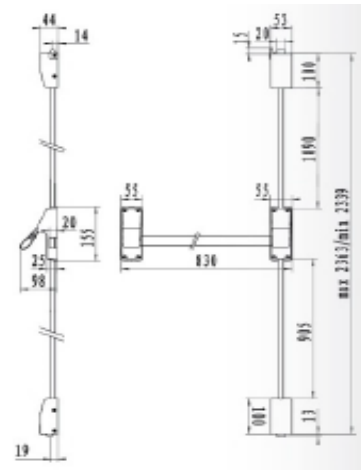

DHDPD20

Single Door

DHDPD21

Double Door

Rim Type Panic Exit Devices easy reversible

Dogging Function Optional

All spring in Stainless Steel throughout

Conforms and meets ADA regulations

Lever, Knob and Escutcheon Trims Optional

Hurricane Approved Hardware

BHMA certified Life Time warranty

UL Listed - 3 hours Fire Rated

ANSI - Grade 1 Heavy Duty Certified

Heavy Duty Rails Assemblies