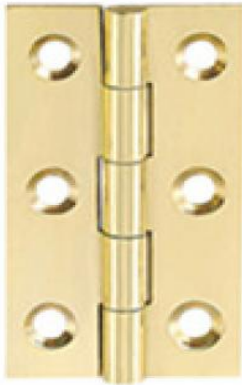

BRASS DOOR HINGES

DHBBH028
H3.5"xW1"xT1.2mm
H4.5"xW1"xT1.5mm
H5"xW1.5"xT1.5mm
H5"xW2.5"xT1.8mm
H6"xW3"xT2.0mm
H6"xW3.5"xT2.5mm