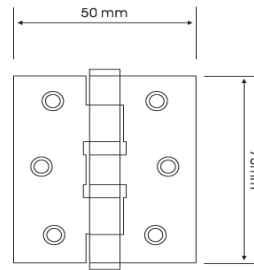

STEEL DOOR HINGES

DHSDHSS001

H75xW50xT2.0mm
H100xW63xT2.5mm
H100xW75xT3.0mm
H125xW75xT3.0mm
H150xW100xT3.5mm