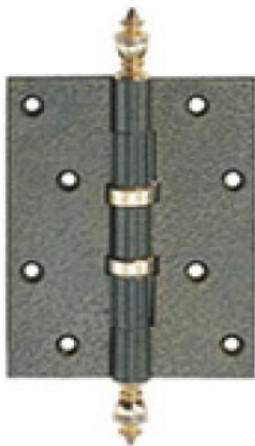

## BRASS DOOR HINGES

DHBBH028
H3.5"xW1"xT1.2mm
H4.5"xW1"xT1.5mm
H5"xW1.5"xT1.5mm
H5"xW2.5"xT1.8mm
H6"xW3"xT2.0mm
H6"xW3.5"xT2.5mm

DHBBH029
H80xW62xT2.5mm
H100xW75xT3.0mm
H125xW75xT3.0mm
H150xW75xT3.0mm

DHBBH030
H3.5"xW3"xT2.0mm
H3.5"xW3"xT2.5mm
H4"xW3.5"xT3.0mm
H4"xW4"xT3.0mm
H4.5"xW4"xT3.0mm
H5"xW3.5"xT3.0mm