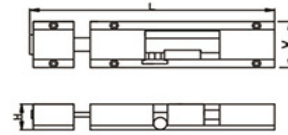

DIECDBE043

3" - 4" - 6"