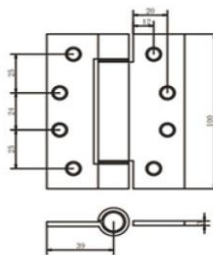

DHSSBH048
L75xW38mm
L100xW40mm
L125xW45mm
L150xW45mm
L200xW45mm

Finishes :

GP Gold Plated - MG Mat Gold - SN Satin Nickel - MB Mat Black

CP Chrome Plated - AB Antique Bronze - AC Antique Cooper - PVD