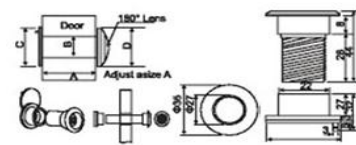

DIECDVE203

Finishes :

GP Gold Plated - **MG Mat Gold** - **SN Satin Nickel** - **MC Mat Cooper**

CP Chrome Plated - **AB Antique Bronze** - **CB Coffee Bronze** - **PVD**