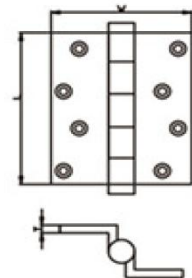

## STAINLESS STEEL DOOR HINGES

DHSSBH019
L4"xW4"xT3.4mm
L4.5"xW4"xT3.4mm
L4.5"xW4.5"xT3.4mm
L5"xW4"xT3.7mm

DHSSBH020
L3.5"xW3"xT2.5mm
L4"xW3"xT2.5mm
L4"xW4"xT3.0mm

DHSSBH021
L100xW65xT3.0mm
L100xW75xT3.0mm