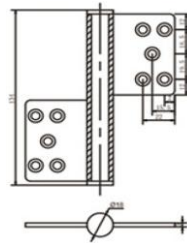

## STAINLESS STEEL DOOR HINGES

<b>DHSSBH043</b>
L4"xW4"xT3.0mm
L4.5"xW4"xT3.0mm
L4.5"xW4.5"xT3.4mm
L5"xW4.5"xT3.7mm

<b>DHSSBH044</b>
L70xW60xT1.8mm
L80xW60xT2.0mm
L102xW76xT2.5mm
L102xW76xT3.0mm

<b>DHSSBH045</b>
L4"xW3"xT3.0mm
L4"xW4"xT3.5mm
L4.5"xW4"xT3.0mm
L4.5"xW4.5"xT3.0mm
L5"xW3.5"xT3.0mm