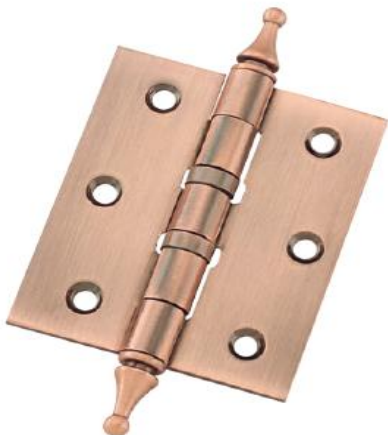

DHSDHSS002

H75xW50xT2.0mm
H100xW63xT2.5mm
H100xW75xT3.0mm
H125xW75xT3.0mm
H150xW100xT3.5mm

Finishes :

GP Gold Plated - **MG Mat Gold** - **SN Satin Nickel** - **MC Mat Cooper**
CP Chrome Plated - **AB Antique Bronze** - **CB Coffee Bronze** - **PVD**

Customized Sizes on Request