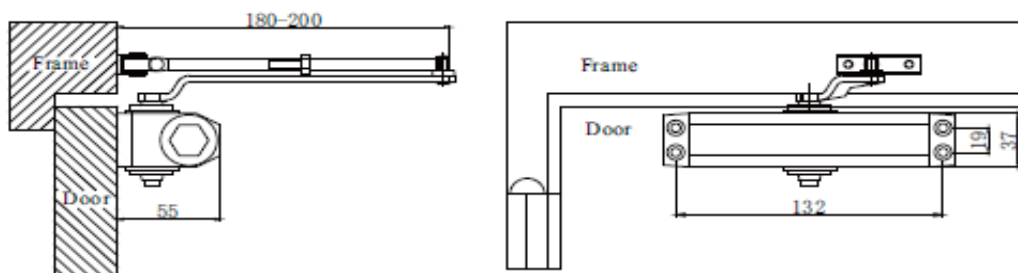

## Hexagonal Door Closers

Force 2 - 3 - 4 - 5

Door Width from 500 to 1300 mm

Door Weight of 25 to 45 Kgs

Option of Function of Stopping at 90 degrees

Distance : 132 x 19 mm

DHHDC01

Finshes :