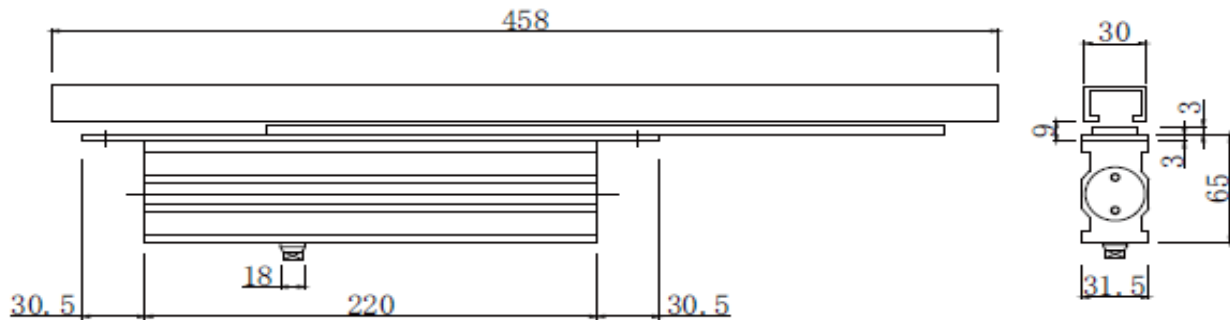

Hidden Square Door Closers

Force 2 - 3 - 4 - 5

Door Width from 500 to 1300 mm

Door Weight of 25 to 45 Kgs

Option of Function of Stopping at 90 degrees

Distance : 132 x 19 mm

DHHDC07

Finshes :

MG Mat Gold - SN Satin Nickel - MB Mat Bronze

WH White - BL Black - BR Brown