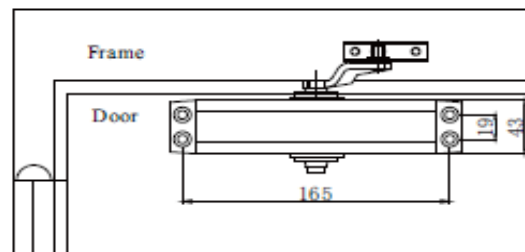

Door Closers with Back Check Function

Force 2 - 3 - 4 - 5

Door Width from 500 to 1300 mm

Door Weight of 25 to 45 Kgs

Option of Function of Stopping at 90 degrees

Distance : 132 x 19 mm

DHHDC04

Finshes :

MG Mat Gold - SN Satin Nickel - MB Mat Bronze

WH White - BL Black - BR Brown