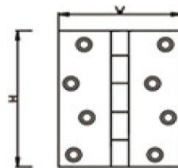

## BRASS DOOR HINGES

DHBBH001
L85xW60xT2.4mm
L100xW75xT2.5mm
L100xW75xT3.0mm
L100xW100xT3.0mm

DHBBH002
L3.5"xW3"xT2.0mm
L3.5"xW3"xT2.5mm
L4.0"xW3.5"xT3.0mm
L4.0"xW4"xT3.0mm
L4.5"xW4"xT3.0mm
L5"xW4"xT3.0mm