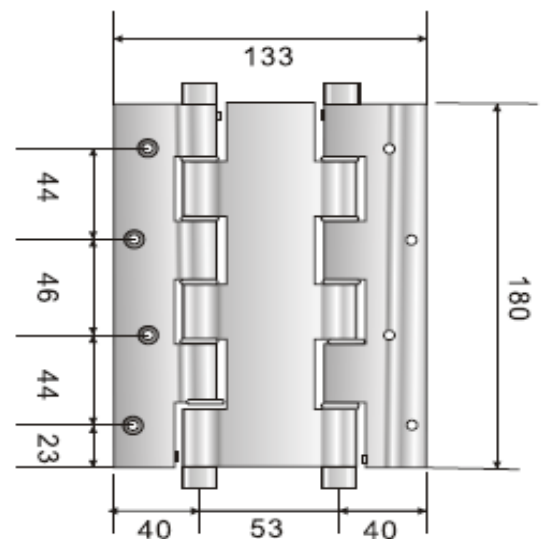

DHCDHXX42

180 x 120 mm

Finishes :

GP Gold Plated - MG Mat Gold - SN Satin Nickel - MB Mat Bronze
CP Chrome Plated - AB Antique Bronze - CB Coffee Bronze - PVD