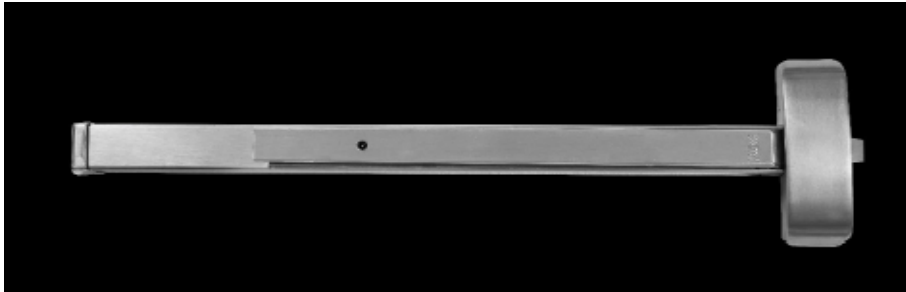

Door Panic Devices

DHDPD04