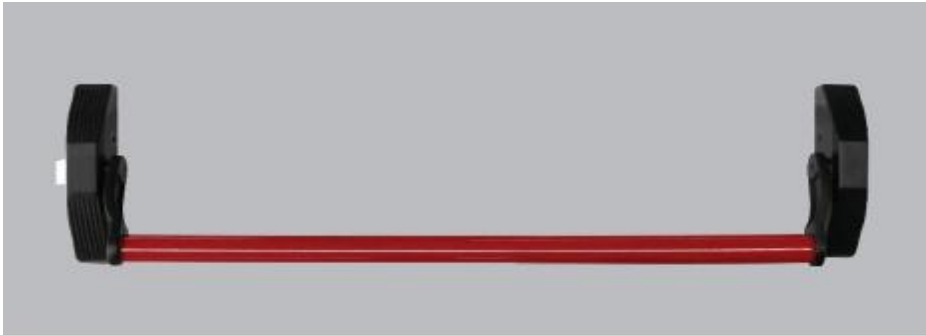

Door Panic Devices

DHDPD16