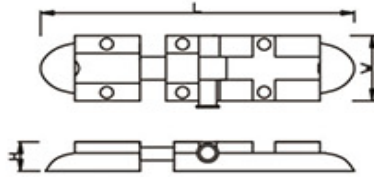

Door Bolts

DIECDBE042