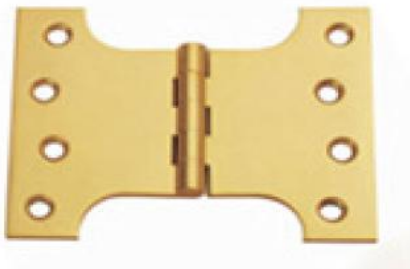

## STAINLESS STEEL DOOR HINGES

DHSSBH046
L4"xW3"xT3.0mm
L4"xW4"xT3.5mm
L4.5"xW4"xT3.0mm
L4.5"xW4.5"xT3.0mm
L5"xW3.5"xT3.0mm

DHSSBH047
L75xW38mm
L100xW40mm
L125xW45mm
L150xW45mm
L200xW45mm

DHSSBH048
L75xW38mm
L100xW40mm
L125xW45mm
L150xW45mm
L200xW45mm

## Knobs - Zinc Alloy

<b>DHSSBH049</b>
L102xW86xT2.5mm

<b>DHSSBH050</b>
L100xW100xT3.0mm
L100xW130xT3.0mm
L100xW160xT3.0mm
L100xW175xT3.0mm
L100xW200xT3.0mm

<b>DHSSBH051</b>
L4"xW3"xT3.0mm
L4"xW4"xT3.5mm
L4.5"xW4"xT3.0mm
L4.5"xW4.5"xT3.0mm
L5"xW3.5"xT3.0mm