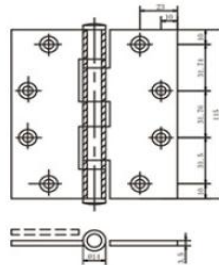

DHSSBH029

L100xW70xT2.5mm

L125xW85xT3.0mm