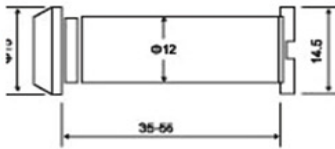

Door Viewers

DIECDVE160