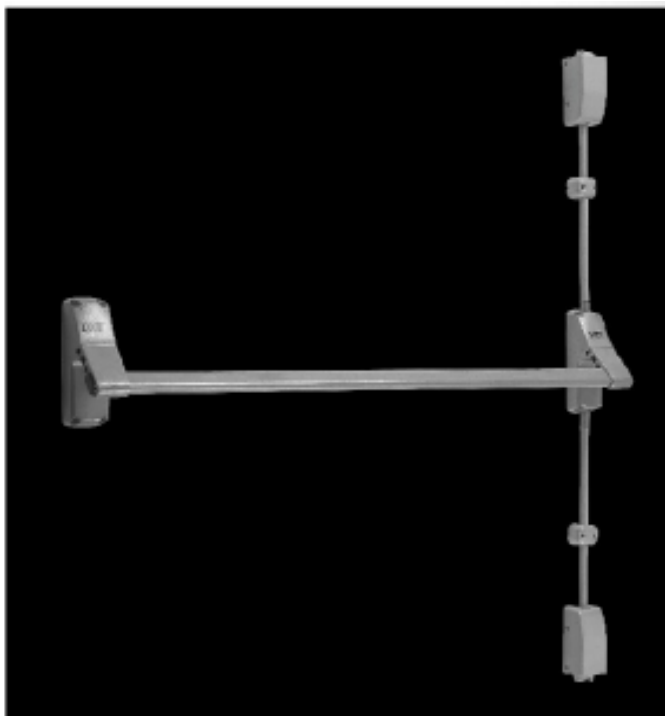

DHDPD20

Single Door

DHDPD21

Double Door

Rim Type Panic Exit Devices easy reversible

Dogging Function Optional

All spring in Stainless Steel throughout

Conforms and meets ADA regulations

Lever, Knob and Escutcheon Trims Optional

Hurricane Approved Hardware

BHMA certified Life Time warranty

UL Listed - 3 hours Fire Rated

ANSI - Grade 1 Heavy Duty Certified

Heavy Duty Rails Assemblies