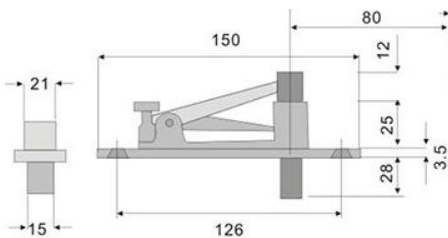

## CONCEALED DOOR HINGES

**DHCDHXX34**

130 x 86 mm

**DHCDHXX35**

150 x 110 mm

**DHCDHXX36**

150 x 110 mm

**DHCDHXX37**