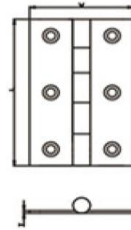

BRASS DOOR HINGES

DHBBH028
H3.5"xW1"xT1.2mm
H4.5"xW1"xT1.5mm
H5"xW1.5"xT1.5mm
H5"xW2.5"xT1.8mm
H6"xW3"xT2.0mm
H6"xW3.5"xT2.5mm