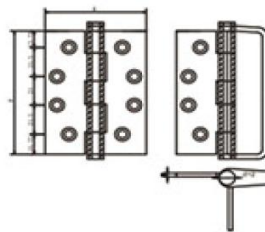

## STAINLESS STEEL DOOR HINGES

<b>DHSSBH037</b>
L85xW55xT2.0mm
L100xW55xT2.0mm

<b>DHSSBH038</b>
L4"xW4"xT3.4mm
L4.5"xW4"xT3.4mm
L4.5"xW4.5"xT3.4mm
L5"xW4"xT3.7mm

<b>DHSSBH039</b>
L70xW60xT1.8mm
L80xW60xT2.0mm
L102xW76xT2.5mm
L102xW76xT3.0mm

## STAINLESS STEEL DOOR HINGES

DHSSBH040
L70xW50xT1.5mm
L80xW60xT2.5mm
L90xW65xT2.5mm
L100xW75xT2.5mm

DHSSBH041
L110xW54xT2.5mm
L140xW60xT2.5mm
L140xW70xT3.0mm

DHSSBH042
H63xW76xT2.0mm
H75xW85xT2.5mm
H100xW115xT3.0mm