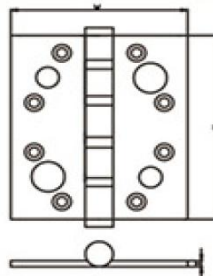

DHSSBH045
L4"xW3"xT3.0mm
L4"xW4"xT3.5mm
L4.5"xW4"xT3.0mm
L4.5"xW4.5"xT3.0mm
L5"xW3.5"xT3.0mm

Finishes :

GP Gold Plated - **MG** Mat Gold - **SN** Satin Nickel - **MB** Mat Black
CP Chrome Plated - **AB** Antique Bronze - **AC** Antique Cooper - **PVD**