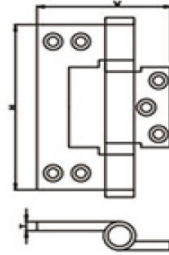

STAINLESS STEEL DOOR HINGES

DHSSBH025

L100xW70xT2.5mm

L125xW85xT3.0mm