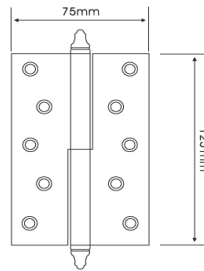

STEEL DOOR HINGES

DHSDHSS021

H75xW50xT2.0mm
H100xW63xT2.5mm
H100xW75xT3.0mm
H125xW75xT3.0mm
H150xW100xT3.5mm