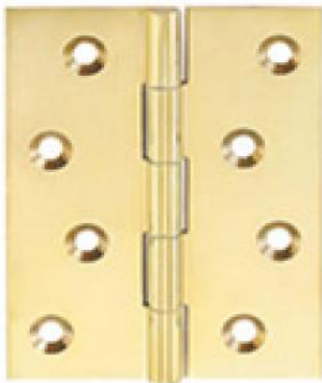

## STAINLESS STEEL DOOR HINGES

DHSSBH052
L75xW38mm
L100xW40mm
L125xW45mm
L150xW45mm
L200xW45mm

DHSSBH053
L4"xW3"xT2.5mm
L4"xW4"xT2.5mm
L4"xW4"xT3.0mm
L5"xW4"xT3.0mm

DHSSBH054
L4"xW3"xT2.5mm
L4"xW4"xT2.5mm
L4"xW4"xT3.0mm
L5"xW4"xT3.0mm

## BRASS DOOR HINGES

DHBBH001
L85xW60xT2.4mm
L100xW75xT2.5mm
L100xW75xT3.0mm
L100xW100xT3.0mm

DHBBH002
L3.5"xW3"xT2.0mm
L3.5"xW3"xT2.5mm
L4.0"xW3.5"xT3.0mm
L4.0"xW4"xT3.0mm
L4.5"xW4"xT3.0mm
L5"xW4"xT3.0mm