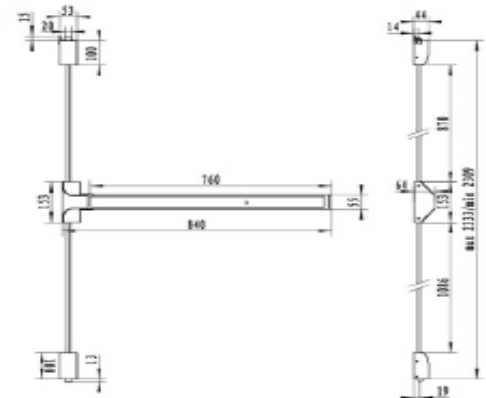

DHDPD11

Single Door

DHDPD12

Double Door

Rim Type Panic Exit Devices easy reversible

Dogging Function Optional

All spring in Stainless Steel throughout

Conforms and meets ADA regulations

Lever, Knob and Escutcheon Trims Optional

Hurricane Approved Hardware

BHMA certified Life Time warranty

UL Listed - 3 hours Fire Rated

ANSI - Grade 1 Heavy Duty Certified

Heavy Duty Rails Assemblies