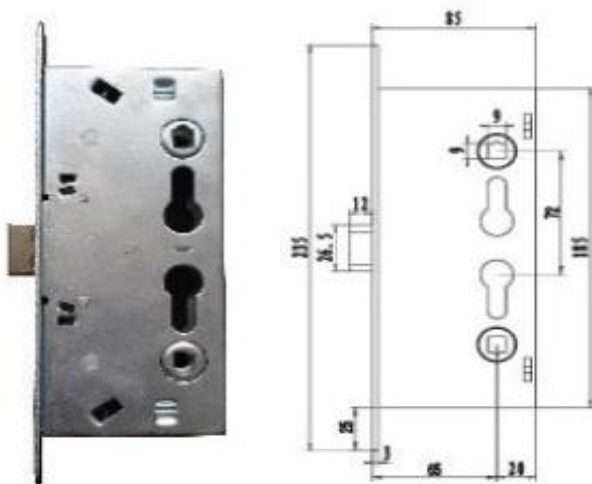

Door Panic Devices

DHDPD25

DHDPD26

DHDPD27