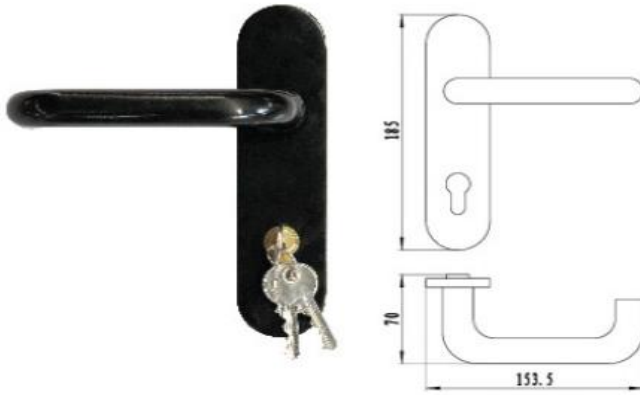

Door Panic Devices

DHDPD25