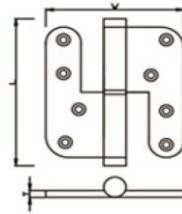

DHSSBH022
L69xW60xT3.0mm
L89xW80xT3.0mm