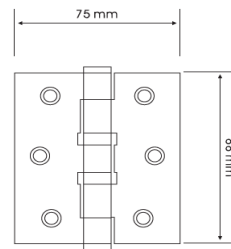

DHSDHSS004

H75xW50xT2.0mm
H100xW63xT2.5mm
H100xW75xT3.0mm
H125xW75xT3.0mm
H150xW100xT3.5mm