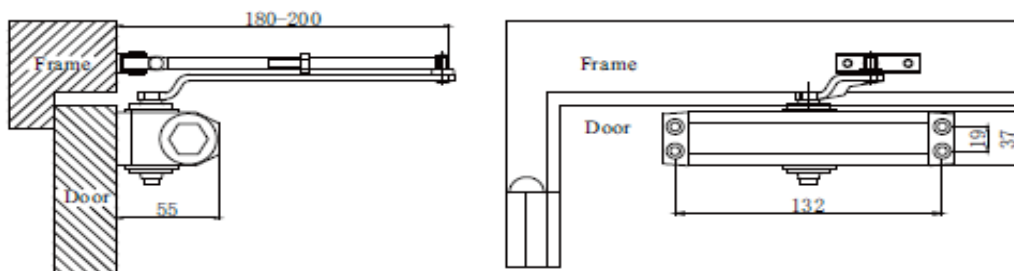

Round Door Closers

Force 2 - 3 - 4 - 5

Door Width from 500 to 1300 mm

Door Weight of 25 to 45 Kgs

Option of Function of Stopping at 90 degrees

Distance : 132 x 19 mm

DHHDC02

Finshes :

MG Mat Gold - SN Satin Nickel - MB Mat Bronze

WH White - BL Black - BR Brown