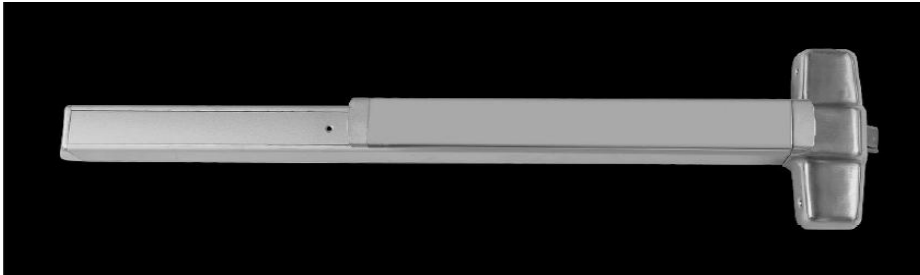

Door Antipanic Devices

Door Panic Devices

DHDPD01