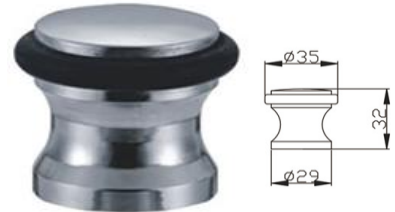

Door Stoppers - STAINLESS STEEL

DHDIEC077

DHDIEC078

DHDIEC087

DHDIEC088

DHDIEC090

Finshes :

GP Gold Plated - MG Mat Gold - SN Satin Nickel - MC Mat Cooper

CP Chrome Plated - AB Antique Bronze - CB Coffee Bronze - PVD