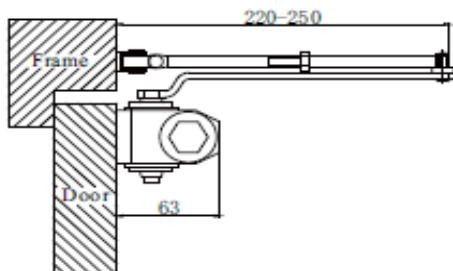

Door Closers with Back Check Function

Force 2 - 3 - 4 - 5

Door Width from 500 to 1300 mm

Door Weight of 25 to 45 Kgs

Option of Function of Stopping at 90 degrees

Distance : 132 x 19 mm

DHHDC04

Finshes :

MG Mat Gold - SN Satin Nickel - MB Mat Bronze

WH White - BL Black - BR Brown