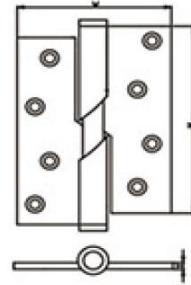

STAINLESS STEEL DOOR HINGES

DHSSBH034
L3"xW2.5"xT2.0mm
L3.5"xW2.5"xT2.0mm
L4"xW3"xT3.0mm
L4"xW3"xT3.5mm
L4.5"xW3"xT3.5mm