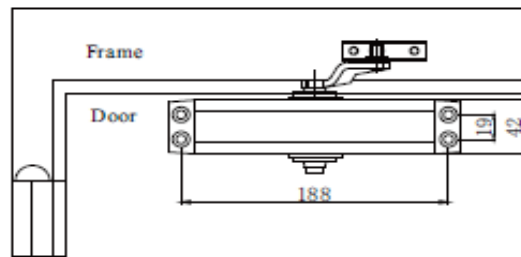

Door Closers with Three Fast Side Back

Force 2 - 3 - 4 - 5

Door Width from 500 to 1300 mm

Door Weight of 25 to 45 Kgs

Option of Function of Stopping at 90 degrees

Distance : 132 x 19 mm

DHHDC05

Finshes :

MG Mat Gold - SN Satin Nickel - MB Mat Bronze

WH White - BL Black - BR Brown