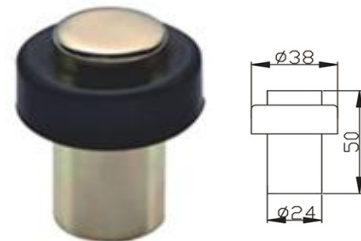

DIECDSE006