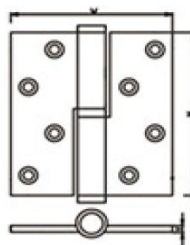

## STAINLESS STEEL DOOR HINGES

<b>DHSSBH037</b>
L85xW55xT2.0mm
L100xW55xT2.0mm

<b>DHSSBH038</b>
L4"xW4"xT3.4mm
L4.5"xW4"xT3.4mm
L4.5"xW4.5"xT3.4mm
L5"xW4"xT3.7mm

<b>DHSSBH039</b>
L70xW60xT1.8mm
L80xW60xT2.0mm
L102xW76xT2.5mm
L102xW76xT3.0mm