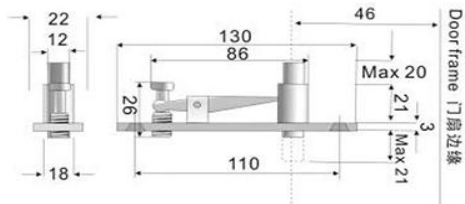

CONCEALED DOOR HINGES

DHCDHXX34

130 x 86 mm