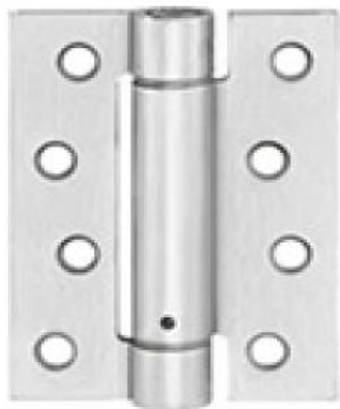

## STAINLESS STEEL DOOR HINGES

DHSSBH019
L4"xW4"xT3.4mm
L4.5"xW4"xT3.4mm
L4.5"xW4.5"xT3.4mm
L5"xW4"xT3.7mm

DHSSBH020
L3.5"xW3"xT2.5mm
L4"xW3"xT2.5mm
L4"xW4"xT3.0mm

DHSSBH021
L100xW65xT3.0mm
L100xW75xT3.0mm