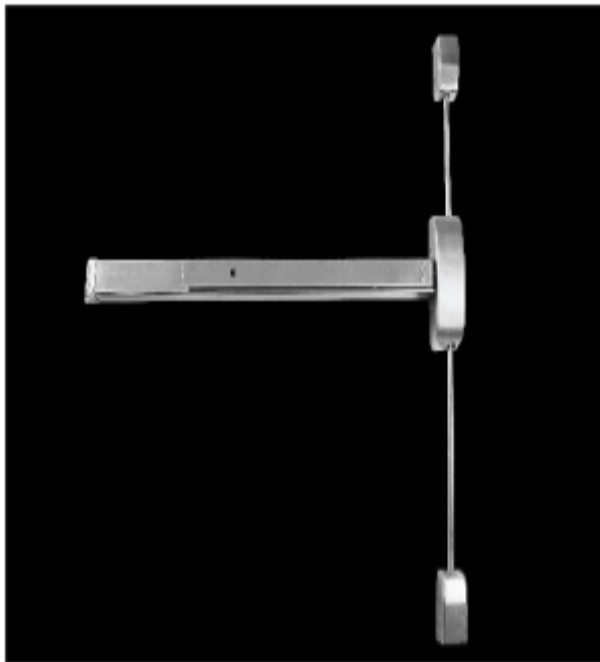

DHDPD05

Single Door

DHDPD06

Double Door

Rim Type Panic Exit Devices easy reversible

Dogging Function Optional

All spring in Stainless Steel throughout

Conforms and meets ADA regulations

Lever, Knob and Escutcheon Trims Optional

Hurricane Approved Hardware

BHMA certified Life Time warranty

UL Listed - 3 hours Fire Rated

ANSI - Grade 1 Heavy Duty Certified

Heavy Duty Rails Assemblies