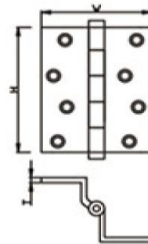

## BRASS DOOR HINGES

DHBBH001
L85xW60xT2.4mm
L100xW75xT2.5mm
L100xW75xT3.0mm
L100xW100xT3.0mm

DHBBH002
L3.5"xW3"xT2.0mm
L3.5"xW3"xT2.5mm
L4.0"xW3.5"xT3.0mm
L4.0"xW4"xT3.0mm
L4.5"xW4"xT3.0mm
L5"xW4"xT3.0mm