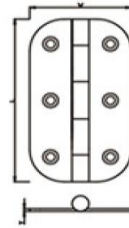

BRASS DOOR HINGES

DHBBH031
H64xW35xT2.0mm
H50xW28xT1.5mm