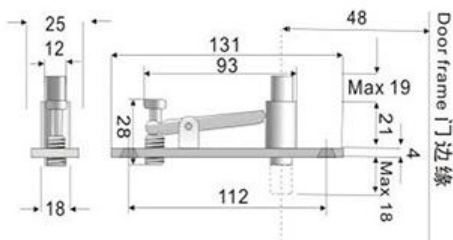

## CONCEALED DOOR HINGES

**DHCDHXX30**

92 x 25 mm

**DHCDHXX31**

92 x 25 mm

**DHCDHXX32**

131 x 93 mm

**DHCDHXX33**