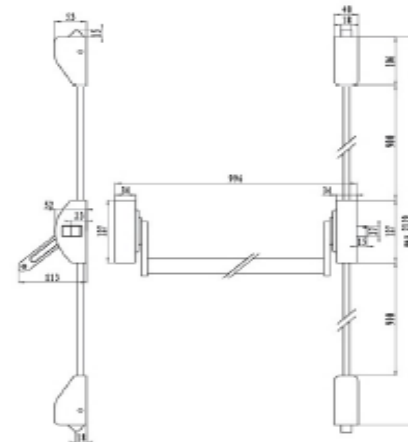

DHDPD23

Single Door

DHDPD24

Double Door

Rim Type Panic Exit Devices easy reversible

Dogging Function Optional

All spring in Stainless Steel throughout

Conforms and meets ADA regulations

Lever, Knob and Escutcheon Trims Optional

Hurricane Approved Hardware

BHMA certified Life Time warranty

UL Listed - 3 hours Fire Rated

ANSI - Grade 1 Heavy Duty Certified

Heavy Duty Rails Assemblies