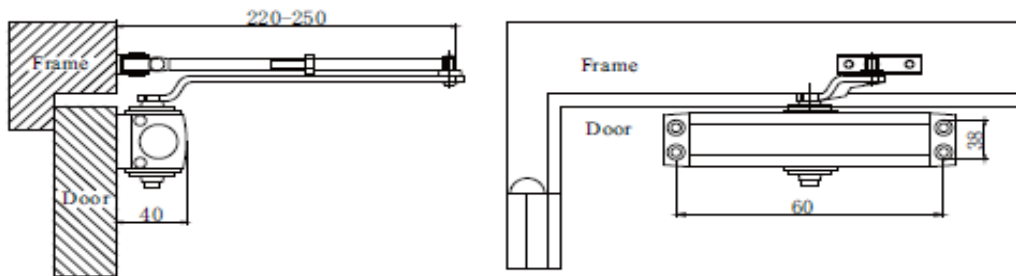

Quadrangle Door Closers

Force 2 - 3 - 4 - 5

Door Width from 500 to 1300 mm

Door Weight of 25 to 45 Kgs

Option of Function of Stopping at 90 degrees

Distance : 132 x 19 mm

DHHDC06

Finshes :

MG Mat Gold - SN Satin Nickel - MB Mat Bronze

WH White - BL Black - BR Brown