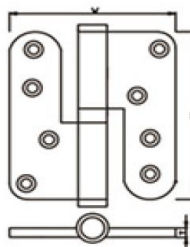

## STAINLESS STEEL DOOR HINGES

<b>DHSSBH034</b>
L3"xW2.5"xT2.0mm
L3.5"xW2.5"xT2.0mm
L4"xW3"xT3.0mm
L4"xW3"xT3.5mm
L4.5"xW3"xT3.5mm

<b>DHSSBH035</b>
L100xW85xT3.0mm
L140xW85xT3.0mm

<b>DHSSBH036</b>
L100xW85xT3.0mm
L140xW85xT3.0mm