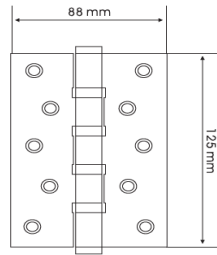

DHSDHSS010

H75xW50xT2.0mm
H100xW63xT2.5mm
H100xW75xT3.0mm
H125xW75xT3.0mm
H150xW100xT3.5mm