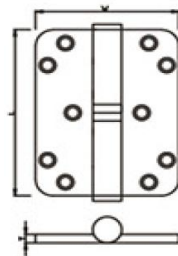

DHSSBH017

L70xW60xT1.5mm

L90xW65xT2.5mm

L102xW76xT2.5mm

L102xW76xT3.0mm