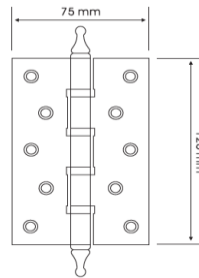

STEEL DOOR HINGES

DHSDHSS009

H75xW50xT2.0mm
H100xW63xT2.5mm
H100xW75xT3.0mm
H125xW75xT3.0mm
H150xW100xT3.5mm