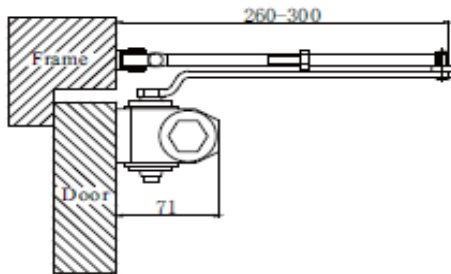

Door Closers with Three Fast Side Back

Force 2 - 3 - 4 - 5

Door Width from 500 to 1300 mm

Door Weight of 25 to 45 Kgs

Option of Function of Stopping at 90 degrees

Distance : 132 x 19 mm

DHHDC05

Finshes :

MG Mat Gold - SN Satin Nickel - MB Mat Bronze

WH White - BL Black - BR Brown