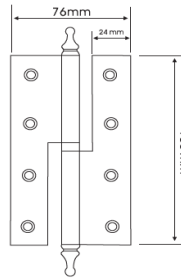

DHSDHSS028

H110xW50xT1.2mm
H110xW50xT1.5mm
H140xW55xT1.5mm
H140xW55xT1.8mm
H160xW76xT2.0mm