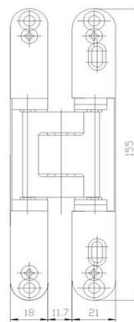

DHCDHXX25

100 x 20 x 20 mm

120 x 22 x 22 mm

140 x 24 x 24 mm

160 x 28 x 28 mm

180 x 28 x 28 mm

200 x 32 x 32 mm

Finishes :

GP Gold Plated - **MG Mat Gold** - **SN Satin Nickel** - **MB Mat Bronze**

CP Chrome Plated - **AB Antique Bronze** - **CB Coffee Bronze** - **PVD**