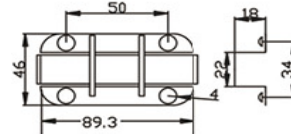

DIECDBE029