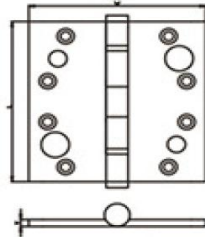

STAINLESS STEEL DOOR HINGES

DHSSBH010
L4"xW3"xT2.5mm
L4"xW3"xT3.0mm
L4.5"xW4"xT3.0mm
L4.5"xW4.5"xT3.0mm