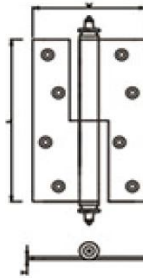

## BRASS DOOR HINGES

DHBBH028
H3.5"xW1"xT1.2mm
H4.5"xW1"xT1.5mm
H5"xW1.5"xT1.5mm
H5"xW2.5"xT1.8mm
H6"xW3"xT2.0mm
H6"xW3.5"xT2.5mm

DHBBH029
H80xW62xT2.5mm
H100xW75xT3.0mm
H125xW75xT3.0mm
H150xW75xT3.0mm

DHBBH030
H3.5"xW3"xT2.0mm
H3.5"xW3"xT2.5mm
H4"xW3.5"xT3.0mm
H4"xW4"xT3.0mm
H4.5"xW4"xT3.0mm
H5"xW3.5"xT3.0mm