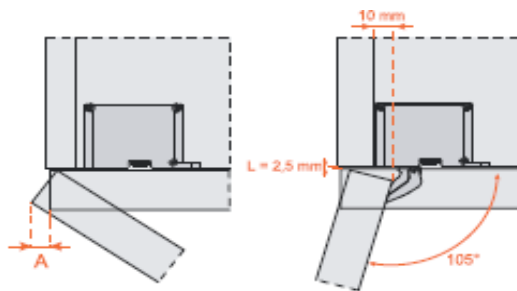

DOOR FRAME HINGES

	T=	18	20	22	24	26	28	30	32
K=3	A=	0	0.2	0.5	0.8	2.3	4.9	7.5	10.0
K=4	A=	0	0.2	0.4	0.8	1.3	3.9	6.5	9.0
K=5	A=	0	0.2	0.4	0.8	1.3	2.9	5.5	8.0
K=6	A=	0	0.2	0.4	0.8	1.2	1.9	4.5	

DHCDHXX43

Finishes :

GP Gold Plated - MG Mat Gold - SN Satin Nickel - MB Mat Bronze
CP Chrome Plated - AB Antique Bronze - CB Coffee Bronze - PVD