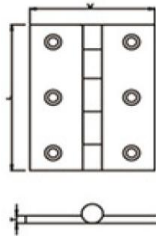

## STAINLESS STEEL DOOR HINGES

DHSSBH013
L3.5"xW2"xT2.5mm
L4"xW2"xT2.5mm
L4.5"xW2"xT3.0mm

DHSSBH014
L36xW22xT1.0mm
L36xW22xT1.2mm
L50xW32xT1.2mm
L60xW38xT1.2mm
L70xW38xT1.2mm

DHSSBH015
L36xW22xT1.0mm
L36xW22xT1.2mm
L50xW32xT1.2mm
L60xW38xT1.2mm
L70xW38xT1.2mm