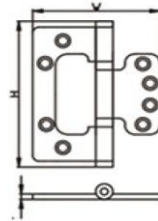

Knobs - Zinc Alloy

DHSSBH049
L102xW86xT2.5mm