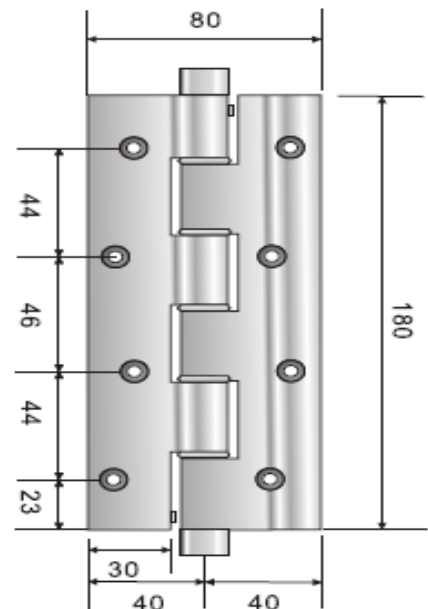

DHCDHXX40

180 x 80 mm

Finishes :

GP Gold Plated - MG Mat Gold - SN Satin Nickel - MB Mat Bronze

CP Chrome Plated - AB Antique Bronze - CB Coffee Bronze - PVD