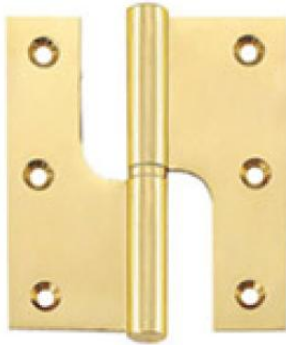

## BRASS DOOR HINGES

DHBBH001
L85xW60xT2.4mm
L100xW75xT2.5mm
L100xW75xT3.0mm
L100xW100xT3.0mm

DHBBH002
L3.5"xW3"xT2.0mm
L3.5"xW3"xT2.5mm
L4.0"xW3.5"xT3.0mm
L4.0"xW4"xT3.0mm
L4.5"xW4"xT3.0mm
L5"xW4"xT3.0mm

DHBBH003
H100xW75xT3.0mm
H125xW75xT3.0mm
H150xW75xT3.0mm

Finishes :

GP Gold Plated - MG Mat Gold - SN Satin Nickel - MB Mat Black

CP Chrome Plated - AB Antique Bronze - AC Antique Cooper - PVD

## BRASS DOOR HINGES

DHBBH004
H80xW62xT2.5mm
H100xW75xT3.0mm
H125xW75xT3.0mm
H150xW75xT3.0mm

DHBBH005
H80xW62xT2.5mm
H100xW75xT3.0mm
H125xW75xT3.0mm
H150xW75xT3.0mm

DHBBH006
L3.5"xW3"xT2.0mm
L3.5"xW3"xT2.5mm
L4.0"xW3.5"xT3.0mm
L4.0"xW4"xT3.0mm
L4.5"xW4"xT3.0mm
L5"xW4"xT3.0mm