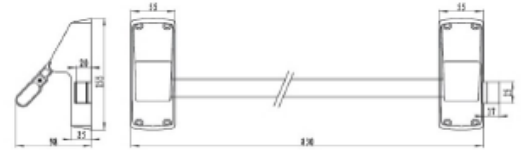

Door Panic Devices

DHDPD19