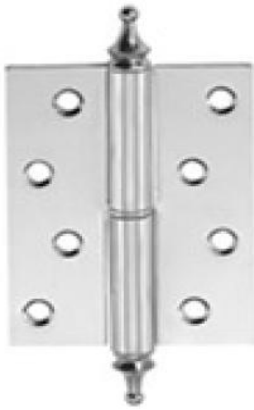

## BRASS DOOR HINGES

<b>DHBBH031</b>
H64xW35xT2.0mm
H50xW28xT1.5mm

<b>DHBBH032</b>
H80xW62xT2.5mm
H100xW75xT3.0mm
H125xW75xT3.0mm
H150xW75xT3.0mm

<b>DHBBH033</b>
H3.5"xW3"xT2.0mm
H3.5"xW3"xT2.5mm
H4"xW3.5"xT3.0mm
H4"xW4"xT3.0mm
H4.5"xW4"xT3.0mm
H5"xW3.5"xT3.0mm