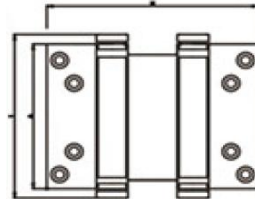

STAINLESS STEEL DOOR HINGES

DHSSBH052
L75xW38mm
L100xW40mm
L125xW45mm
L150xW45mm
L200xW45mm