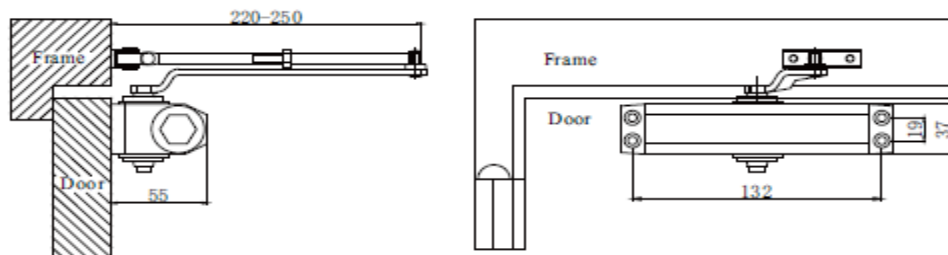

Double Spring Door Closers

Force 2 - 3 - 4 - 5

Door Width from 500 to 1300 mm

Door Weight of 25 to 45 Kgs

Option of Function of Stopping at 90 degrees

Distance : 132 x 19 mm

DHHDC03

Finshes :

MG Mat Gold - SN Satin Nickel - MB Mat Bronze

WH White - BL Black - BR Brown