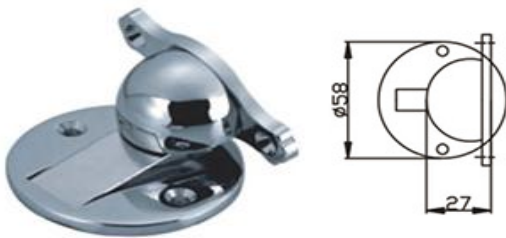

Door Stoppers - ZINC ALLOY

DHDIEC034

DHDIEC045

DHDIEC046

DHDIEC047

DHDIEC050

Finshes :

GP Gold Plated - **MG Mat Gold** - **SN Satin Nickel** - **MC Mat Cooper**

CP Chrome Plated - **AB Antique Bronze** - **CB Coffee Bronze** - **PVD**