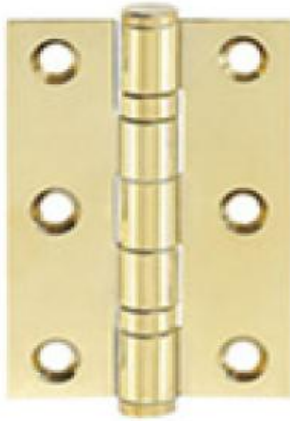

## STAINLESS STEEL DOOR HINGES

DHSSBH010
L4"xW3"xT2.5mm
L4"xW3"xT3.0mm
L4.5"xW4"xT3.0mm
L4.5"xW4.5"xT3.0mm

DHSSBH011
L4"xW3.5"xT2.5mm
L4"xW3.5"xT3.0mm
L5"xW3.5"xT3.0mm
L6"xW3.5"xT3.0mm

DHSSBH012
L3.5"xW3"xT2.5mm
L4"xW3"xT2.5mm
L4"xW4"xT3.0mm

## STAINLESS STEEL DOOR HINGES

DHSSBH013
L3.5"xW2"xT2.5mm
L4"xW2"xT2.5mm
L4.5"xW2"xT3.0mm

DHSSBH014
L36xW22xT1.0mm
L36xW22xT1.2mm
L50xW32xT1.2mm
L60xW38xT1.2mm
L70xW38xT1.2mm

DHSSBH015
L36xW22xT1.0mm
L36xW22xT1.2mm
L50xW32xT1.2mm
L60xW38xT1.2mm
L70xW38xT1.2mm