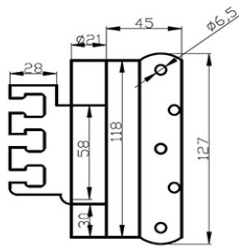

CONCEALED DOOR HINGES

DHCDHXX26

180 x 23 mm