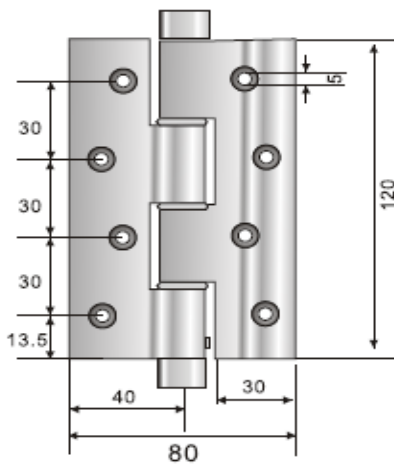

## ALUMINUM SPRING HINGES

**DHCDHXX39**

120 x 80 mm

**DHCDHXX40**

180 x 80 mm

Finishes :

GP Gold Plated - MG Mat Gold - SN Satin Nickel - MB Mat Bronze

CP Chrome Plated - AB Antique Bronze - CB Coffee Bronze - PVD