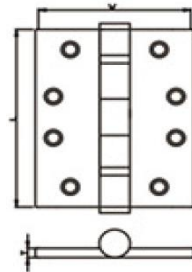

STAINLESS STEEL DOOR HINGES

DHSSBH019
L4"xW4"xT3.4mm
L4.5"xW4"xT3.4mm
L4.5"xW4.5"xT3.4mm
L5"xW4"xT3.7mm