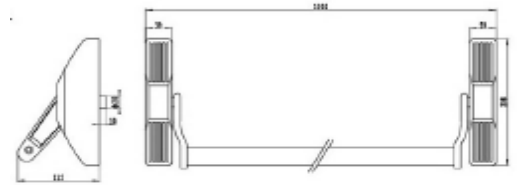

Door Panic Devices

DHDPD16