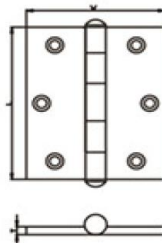

## STAINLESS STEEL DOOR HINGES

DHSSBH013
L3.5"xW2"xT2.5mm
L4"xW2"xT2.5mm
L4.5"xW2"xT3.0mm

DHSSBH014
L36xW22xT1.0mm
L36xW22xT1.2mm
L50xW32xT1.2mm
L60xW38xT1.2mm
L70xW38xT1.2mm

DHSSBH015
L36xW22xT1.0mm
L36xW22xT1.2mm
L50xW32xT1.2mm
L60xW38xT1.2mm
L70xW38xT1.2mm