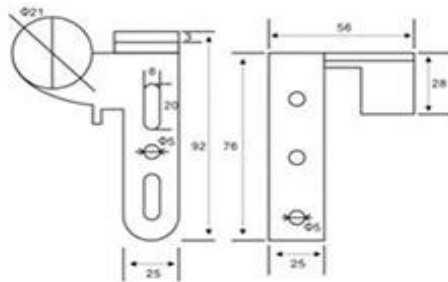

## CONCEALED DOOR HINGES

**DHCDHXX30**

92 x 25 mm

**DHCDHXX31**

92 x 25 mm

**DHCDHXX32**

131 x 93 mm

**DHCDHXX33**