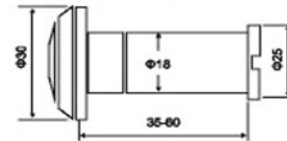

DIECDVE201