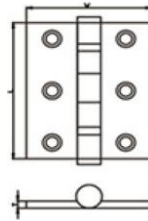

STAINLESS STEEL DOOR HINGES

DHSSBH013
L3.5"xW2"xT2.5mm
L4"xW2"xT2.5mm
L4.5"xW2"xT3.0mm