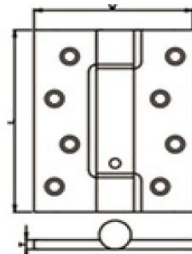

DHSSBH020
L3.5"xW3"xT2.5mm
L4"xW3"xT2.5mm
L4"xW4"xT3.0mm