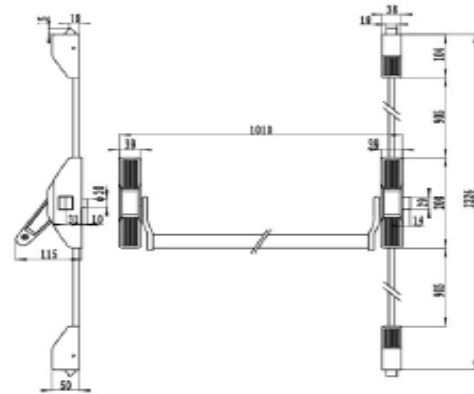

DHDPD17

Single Door

DHDPD18

Double Door

Rim Type Panic Exit Devices easy reversible

Dogging Function Optional

All spring in Stainless Steel throughout

Conforms and meets ADA regulations

Lever, Knob and Escutcheon Trims Optional

Hurricane Approved Hardware

BHMA certified Life Time warranty

UL Listed - 3 hours Fire Rated

ANSI - Grade 1 Heavy Duty Certified

Heavy Duty Rails Assemblies