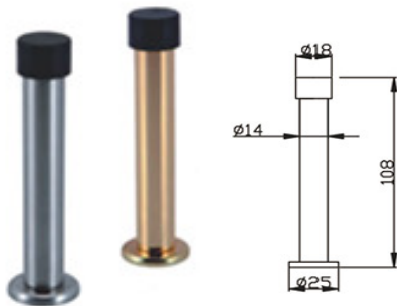

DIECDSE007