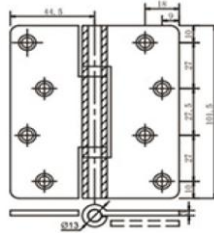

## STAINLESS STEEL DOOR HINGES

<b>DHSSBH037</b>
L85xW55xT2.0mm
L100xW55xT2.0mm

<b>DHSSBH038</b>
L4"xW4"xT3.4mm
L4.5"xW4"xT3.4mm
L4.5"xW4.5"xT3.4mm
L5"xW4"xT3.7mm

<b>DHSSBH039</b>
L70xW60xT1.8mm
L80xW60xT2.0mm
L102xW76xT2.5mm
L102xW76xT3.0mm