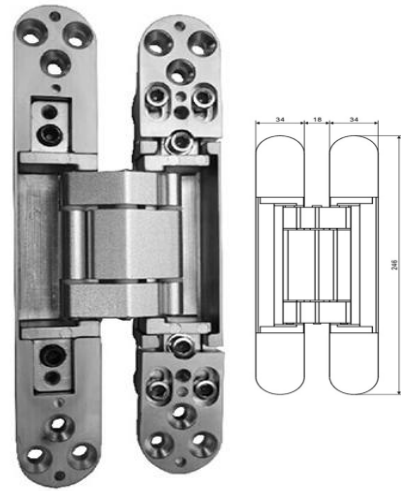

DHCDHXX24

246 x 34 x 27 mm