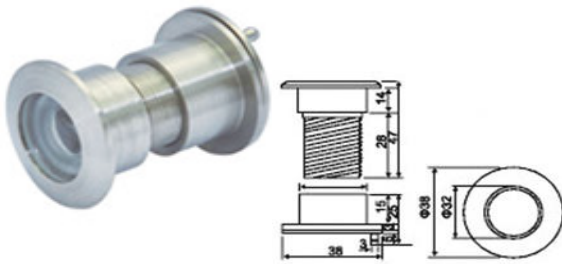

Door Viewers

DIECDVE200

Finishes :

GP Gold Plated - **MG Mat Gold** - **SN Satin Nickel** - **MC Mat Cooper**

CP Chrome Plated - **AB Antique Bronze** - **CB Coffee Bronze** - **PVD**