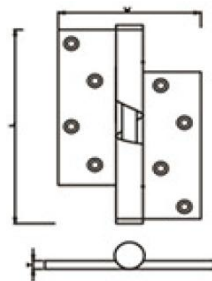

## STAINLESS STEEL DOOR HINGES

DHSSBH004
L3"xW3"xT2.5mm
L3.5"xW3"xT2.5mm
L4"xW3.5"xT3.0mm
L4.5"xW4"xT3.0mm

DHSSBH005
L102xW90xT3mm
L102xW95xT3mm
L102xW100xT3mm

DHSSBH006
L3.5"xW3"xT2.0mm
L3.5"xW3"xT2.5mm
L4.0"xW3.5"xT3.0mm
L4.0"xW4"xT3.0mm
L4.5"xW4"xT3.0mm