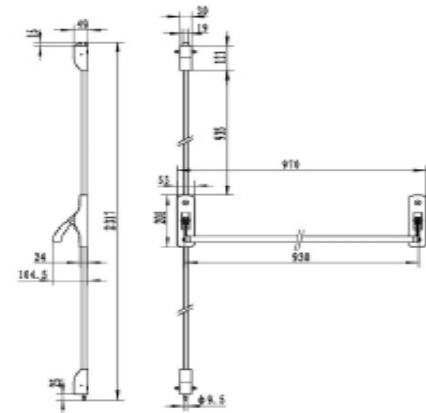

DHDPD14

Single Door

DHDPD15

Double Door

Rim Type Panic Exit Devices easy reversible

Dogging Function Optional

All spring in Stainless Steel throughout

Conforms and meets ADA regulations

Lever, Knob and Escutcheon Trims Optional

Hurricane Approved Hardware

BHMA certified Life Time warranty

UL Listed - 3 hours Fire Rated

ANSI - Grade 1 Heavy Duty Certified

Heavy Duty Rails Assemblies