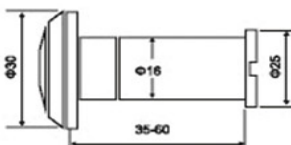

DIECDVE202