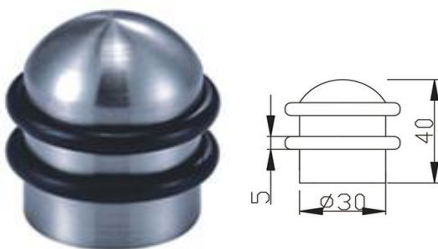

Door Stoppers - STAINLESS STEEL

DHDIEC111

DHDIEC112

DHDIEC113

DHDIEC114

DHDIEC116

DHDIEC117

Finshes :

GP Gold Plated - **MG Mat Gold** - **SN Satin Nickel** - **MC Mat Cooper**

CP Chrome Plated - **AB Antique Bronze** - **CB Coffee Bronze** - **PVD**