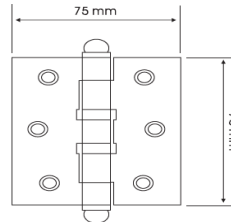

STEEL DOOR HINGES

DHSDHSS003

H75xW50xT2.0mm
H100xW63xT2.5mm
H100xW75xT3.0mm
H125xW75xT3.0mm
H150xW100xT3.5mm