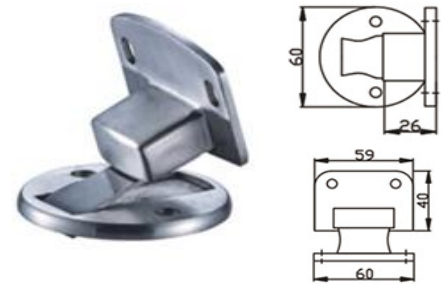

Door Stoppers - STAINLESS STEEL

DHDIEC043

DHDIEC048

DHDIEC049

DHDIEC051

DHDIEC052

DHDIEC053

Finshes :

GP Gold Plated - **MG Mat Gold** - **SN Satin Nickel** - **MC Mat Cooper**

CP Chrome Plated - **AB Antique Bronze** - **CB Coffee Bronze** - **PVD**