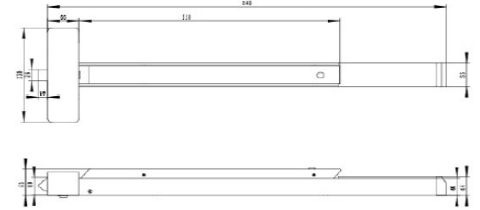

Door Panic Devices

DHDPD04