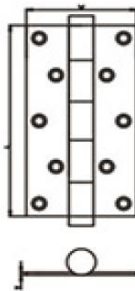

DHSSBH008
L5"xW3"xT2.0mm
L5"xW3"xT3.0mm
L5"xW3.5"xT3.0mm
L5"xW4"xT3.0mm
L5"xW4.5"xT3.0mm