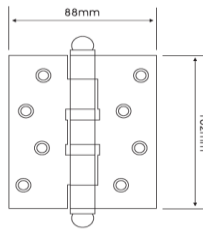

DHSDHSS007

H75xW50xT2.0mm
H100xW63xT2.5mm
H100xW75xT3.0mm
H125xW75xT3.0mm
H150xW100xT3.5mm