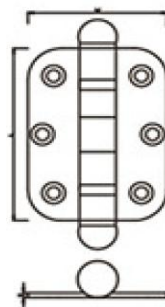

## BRASS DOOR HINGES

<b>DHBBH031</b>
H64xW35xT2.0mm
H50xW28xT1.5mm

<b>DHBBH032</b>
H80xW62xT2.5mm
H100xW75xT3.0mm
H125xW75xT3.0mm
H150xW75xT3.0mm

<b>DHBBH033</b>
H3.5"xW3"xT2.0mm
H3.5"xW3"xT2.5mm
H4"xW3.5"xT3.0mm
H4"xW4"xT3.0mm
H4.5"xW4"xT3.0mm
H5"xW3.5"xT3.0mm