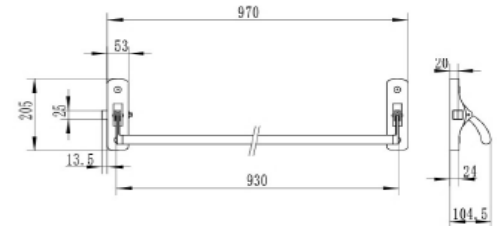

Door Panic Devices

DHDPD13