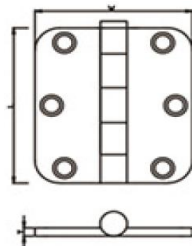

## STAINLESS STEEL DOOR HINGES

DHSSBH019
L4"xW4"xT3.4mm
L4.5"xW4"xT3.4mm
L4.5"xW4.5"xT3.4mm
L5"xW4"xT3.7mm

DHSSBH020
L3.5"xW3"xT2.5mm
L4"xW3"xT2.5mm
L4"xW4"xT3.0mm

DHSSBH021
L100xW65xT3.0mm
L100xW75xT3.0mm

## STAINLESS STEEL DOOR HINGES

<b>DHSSBH021</b>
L69xW60xT3.0mm
L89xW80xT3.0mm

<b>DHSSBH022</b>
L69xW60xT3.0mm
L89xW80xT3.0mm

<b>DHSSBH021</b>
L86xW60xT2.0mm
L100xW60xT2.5mm
L100xW75xT2.0mm
L100xW75xT2.5mm
L100xW75xT3.0mm
L100xW100xT2.5mm
L100xW100xT3.0mm