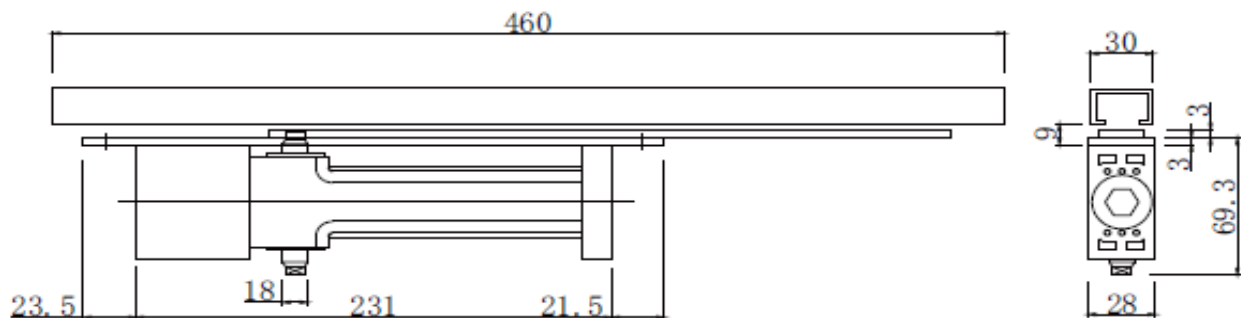

Three Square Adjusting Door Closers

Force 2 - 3 - 4 - 5

Door Width from 500 to 1300 mm

Door Weight of 25 to 45 Kgs

Option of Function of Stopping at 90 degrees

Distance : 132 x 19 mm

DHHDC08

Finshes :

MG Mat Gold - SN Satin Nickel - MB Mat Bronze

WH White - BL Black - BR Brown