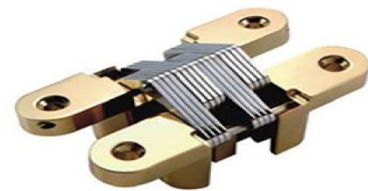

DHCDHXX02

19 x 95 x 13 mm