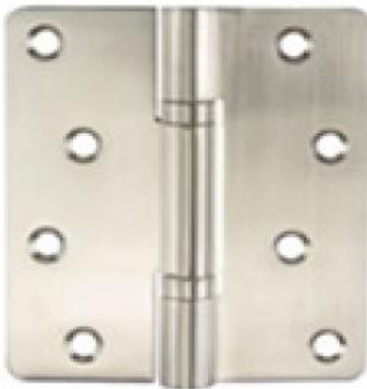

## STAINLESS STEEL DOOR HINGES

<b>DHSSBH034</b>
L3"xW2.5"xT2.0mm
L3.5"xW2.5"xT2.0mm
L4"xW3"xT3.0mm
L4"xW3"xT3.5mm
L4.5"xW3"xT3.5mm

<b>DHSSBH035</b>
L100xW85xT3.0mm
L140xW85xT3.0mm

<b>DHSSBH036</b>
L100xW85xT3.0mm
L140xW85xT3.0mm

## STAINLESS STEEL DOOR HINGES

<b>DHSSBH037</b>
L85xW55xT2.0mm
L100xW55xT2.0mm

<b>DHSSBH038</b>
L4"xW4"xT3.4mm
L4.5"xW4"xT3.4mm
L4.5"xW4.5"xT3.4mm
L5"xW4"xT3.7mm

<b>DHSSBH039</b>
L70xW60xT1.8mm
L80xW60xT2.0mm
L102xW76xT2.5mm
L102xW76xT3.0mm