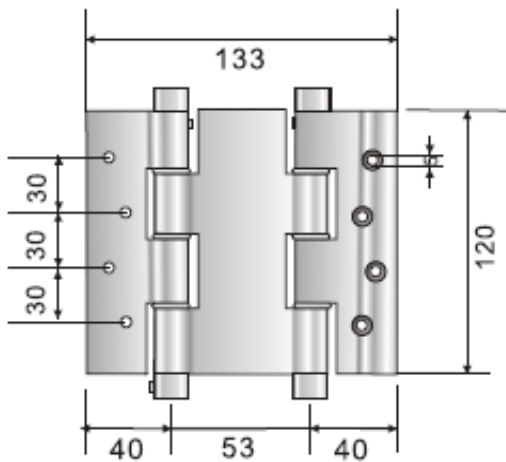

ALUMINUM SPRING HINGES

DHCDHXX41

133 x 120 mm