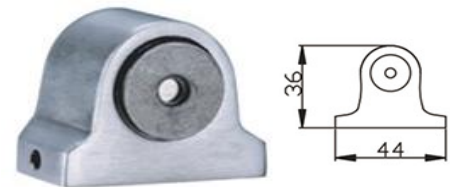

Door Stoppers - STAINLESS STEEL

DHDIEC043

DHDIEC049

DHDIEC051

DHDIEC052

DHDIEC053

Finshes :

GP Gold Plated - **MG Mat Gold** - **SN Satin Nickel** - **MC Mat Cooper**

CP Chrome Plated - **AB Antique Bronze** - **CB Coffee Bronze** - **PVD**