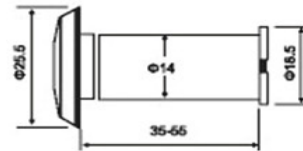

DIECDVE180