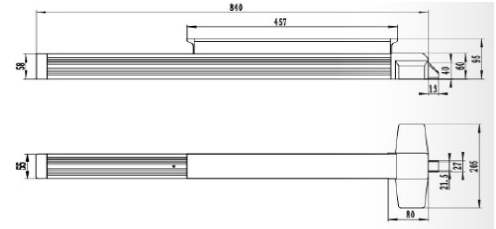

Door Antipanic Devices

Door Panic Devices

DHDPD01