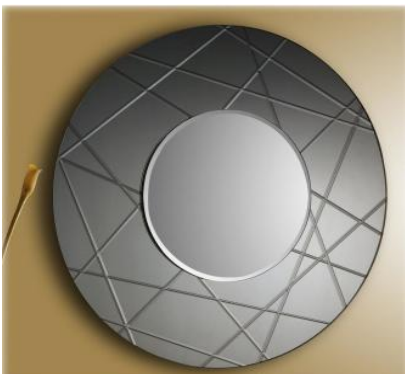

BFMSN002

H700 x W500 mm

H800 x W600 mm