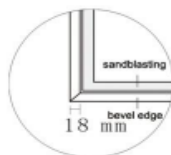

BFLMSN063

H900 x W600 mm

sand blasting

bevel edge

light