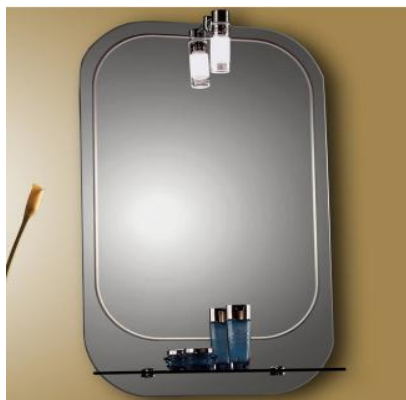

engraved by CNC

BFLMSN033

H800 x W600 mm

*engraved by CNC
sand blasting*

Bathroom Frameless Mirrors

BFLMSN034

H800 x W500 mm

engraved by CNC