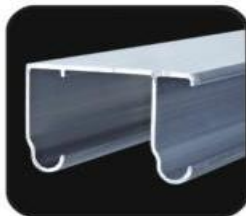

Code	Loading
FFYDG321	40 Kgs

Code	Loading
FFYDG322S	50 Kgs

Code	Loading
FFYDG326	30 Kgs

SLIDING SYSTEMS - WOODEN DOORS

Code	Loading
FFYDG327	30 Kgs

Code	Loading
FFYDG328	25 Kgs

Code	Loading
FFYDG329	25 Kgs

Code	Loading
FFYDG338	25 Kgs