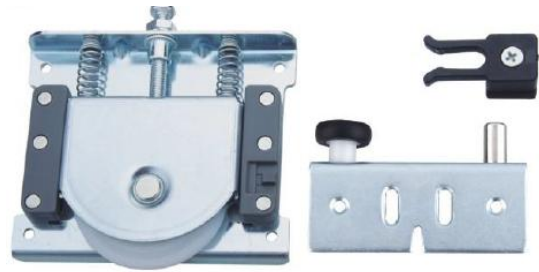

Code	Loading
FFYDG383A2	40 Kgs

Code	Loading
FFYDG384	40 Kgs

Code	Loading
FFYDG323	40 Kgs

Code	Loading
FFYDG325	10 Kgs

SLIDING SYSTEMS - ALUMINUM DOORS

Code	Loading
FFYDG386	30 Kgs

Code	Loading
FFYDG2200	20 Kgs

Code	Loading
FFYDG2201	20 Kgs

Code	Loading
FFYDG2202	20 Kgs

Code	Loading
FFYDG2203	30 Kgs

Code	Loading
FFYDG2210	30 Kgs

Code	Loading
FFYDG2211	30 Kgs

SLIDING SYSTEMS - ALUMINUM DOORS

Code	Loading
FFYDG2212	30 Kgs

Code	Loading
FFYDG2214	30 Kgs

Code	Loading
FFYDG2215	30 Kgs

Code	Loading
FFYDG2204	30 Kgs

Code	Loading
FFYDG2216	20 Kgs

Code	Loading
FFYDG2218	30 Kgs

Code	Loading
FFYDG2217	20 Kgs

Code	Loading
FFYDG2219	20 Kgs