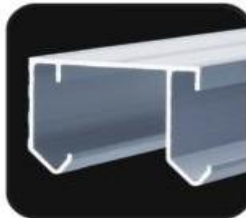

Code	Loading
FFYDG321	40 Kgs

Code	Loading
FFYDG322S	50 Kgs

Code	Loading
FFYDG326	30 Kgs

SLIDING SYSTEMS - WOODEN DOORS

Code	Loading
FFYDG327	30 Kgs

Code	Loading
FFYDG328	25 Kgs

Code	Loading
FFYDG329	25 Kgs

Code	Loading
FFYDG338	25 Kgs