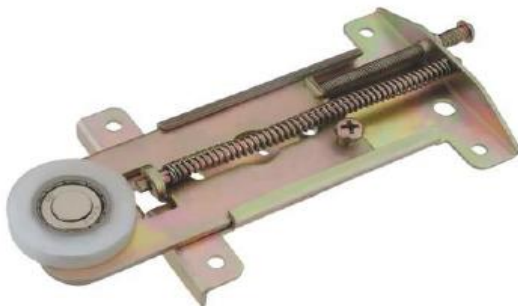

Code	Loading
FFYDG383A2	40 Kgs

Code	Loading
FFYDG384	40 Kgs

Code	Loading
FFYDG323	40 Kgs

Code	Loading
FFYDG325	10 Kgs

SLIDING SYSTEMS - ALUMINUM DOORS

Code	Loading
FFYDG386	30 Kgs

Code	Loading
FFYDG2200	20 Kgs

Code	Loading
FFYDG2201	20 Kgs

Code	Loading
FFYDG2202	20 Kgs

Code	Loading
FFYDG2203	30 Kgs

Code	Loading
FFYDG2210	30 Kgs

Code	Loading
FFYDG2211	30 Kgs

SLIDING SYSTEMS - ALUMINUM DOORS

Code	Loading
FFYDG2212	30 Kgs