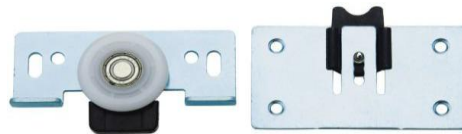

Code	Loading
FFYDG379	40 Kgs

Code	Loading
FFYDG380	40 Kgs

Code	Loading
FFYDG381	50 Kgs

Code	Loading
FFYDG382	80 Kgs

Code	Loading
FFYDG383	40 Kgs

SLIDING SYSTEMS - WOODEN DOORS

Code	Loading
FFYDG383A1	40 Kgs

Code	Loading
FFYDG383A2	40 Kgs

Code	Loading
FFYDG384	40 Kgs

Code	Loading
FFYDG323	40 Kgs

Code	Loading
FFYDG325	10 Kgs

SLIDING SYSTEMS - ALUMINUM DOORS

Code	Loading
FFYDG386	30 Kgs

Code	Loading
FFYDG2200	20 Kgs