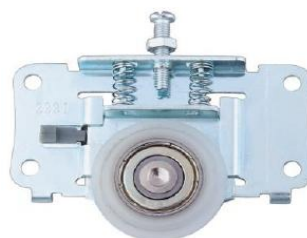

Code	Loading
FFYDG2201	20 Kgs

Code	Loading
FFYDG2202	20 Kgs

Code	Loading
FFYDG2203	30 Kgs

Code	Loading
FFYDG2210	30 Kgs

Code	Loading
FFYDG2211	30 Kgs

SLIDING SYSTEMS - ALUMINUM DOORS

Code	Loading
FFYDG2212	30 Kgs

Code	Loading
FFYDG2214	30 Kgs

Code	Loading
FFYDG2215	30 Kgs

Code	Loading
FFYDG2204	30 Kgs

Code	Loading
FFYDG2216	20 Kgs

Code	Loading
FFYDG2218	30 Kgs

Code	Loading
FFYDG2217	20 Kgs

Code	Loading
FFYDG2219	20 Kgs

SLIDING SYSTEMS - ALUMINUM DOORS

Code	Loading
FFYDG2205	20 Kgs

Code	Loading
FFYDG2220	20 Kgs

Code	Loading
FFYDG2221	20 Kgs

Code	Loading
FFYDG2222	20 Kgs

Code	Loading
FFYDG2280	20 Kgs

Code	Loading
FFYDGU201	20 Kgs